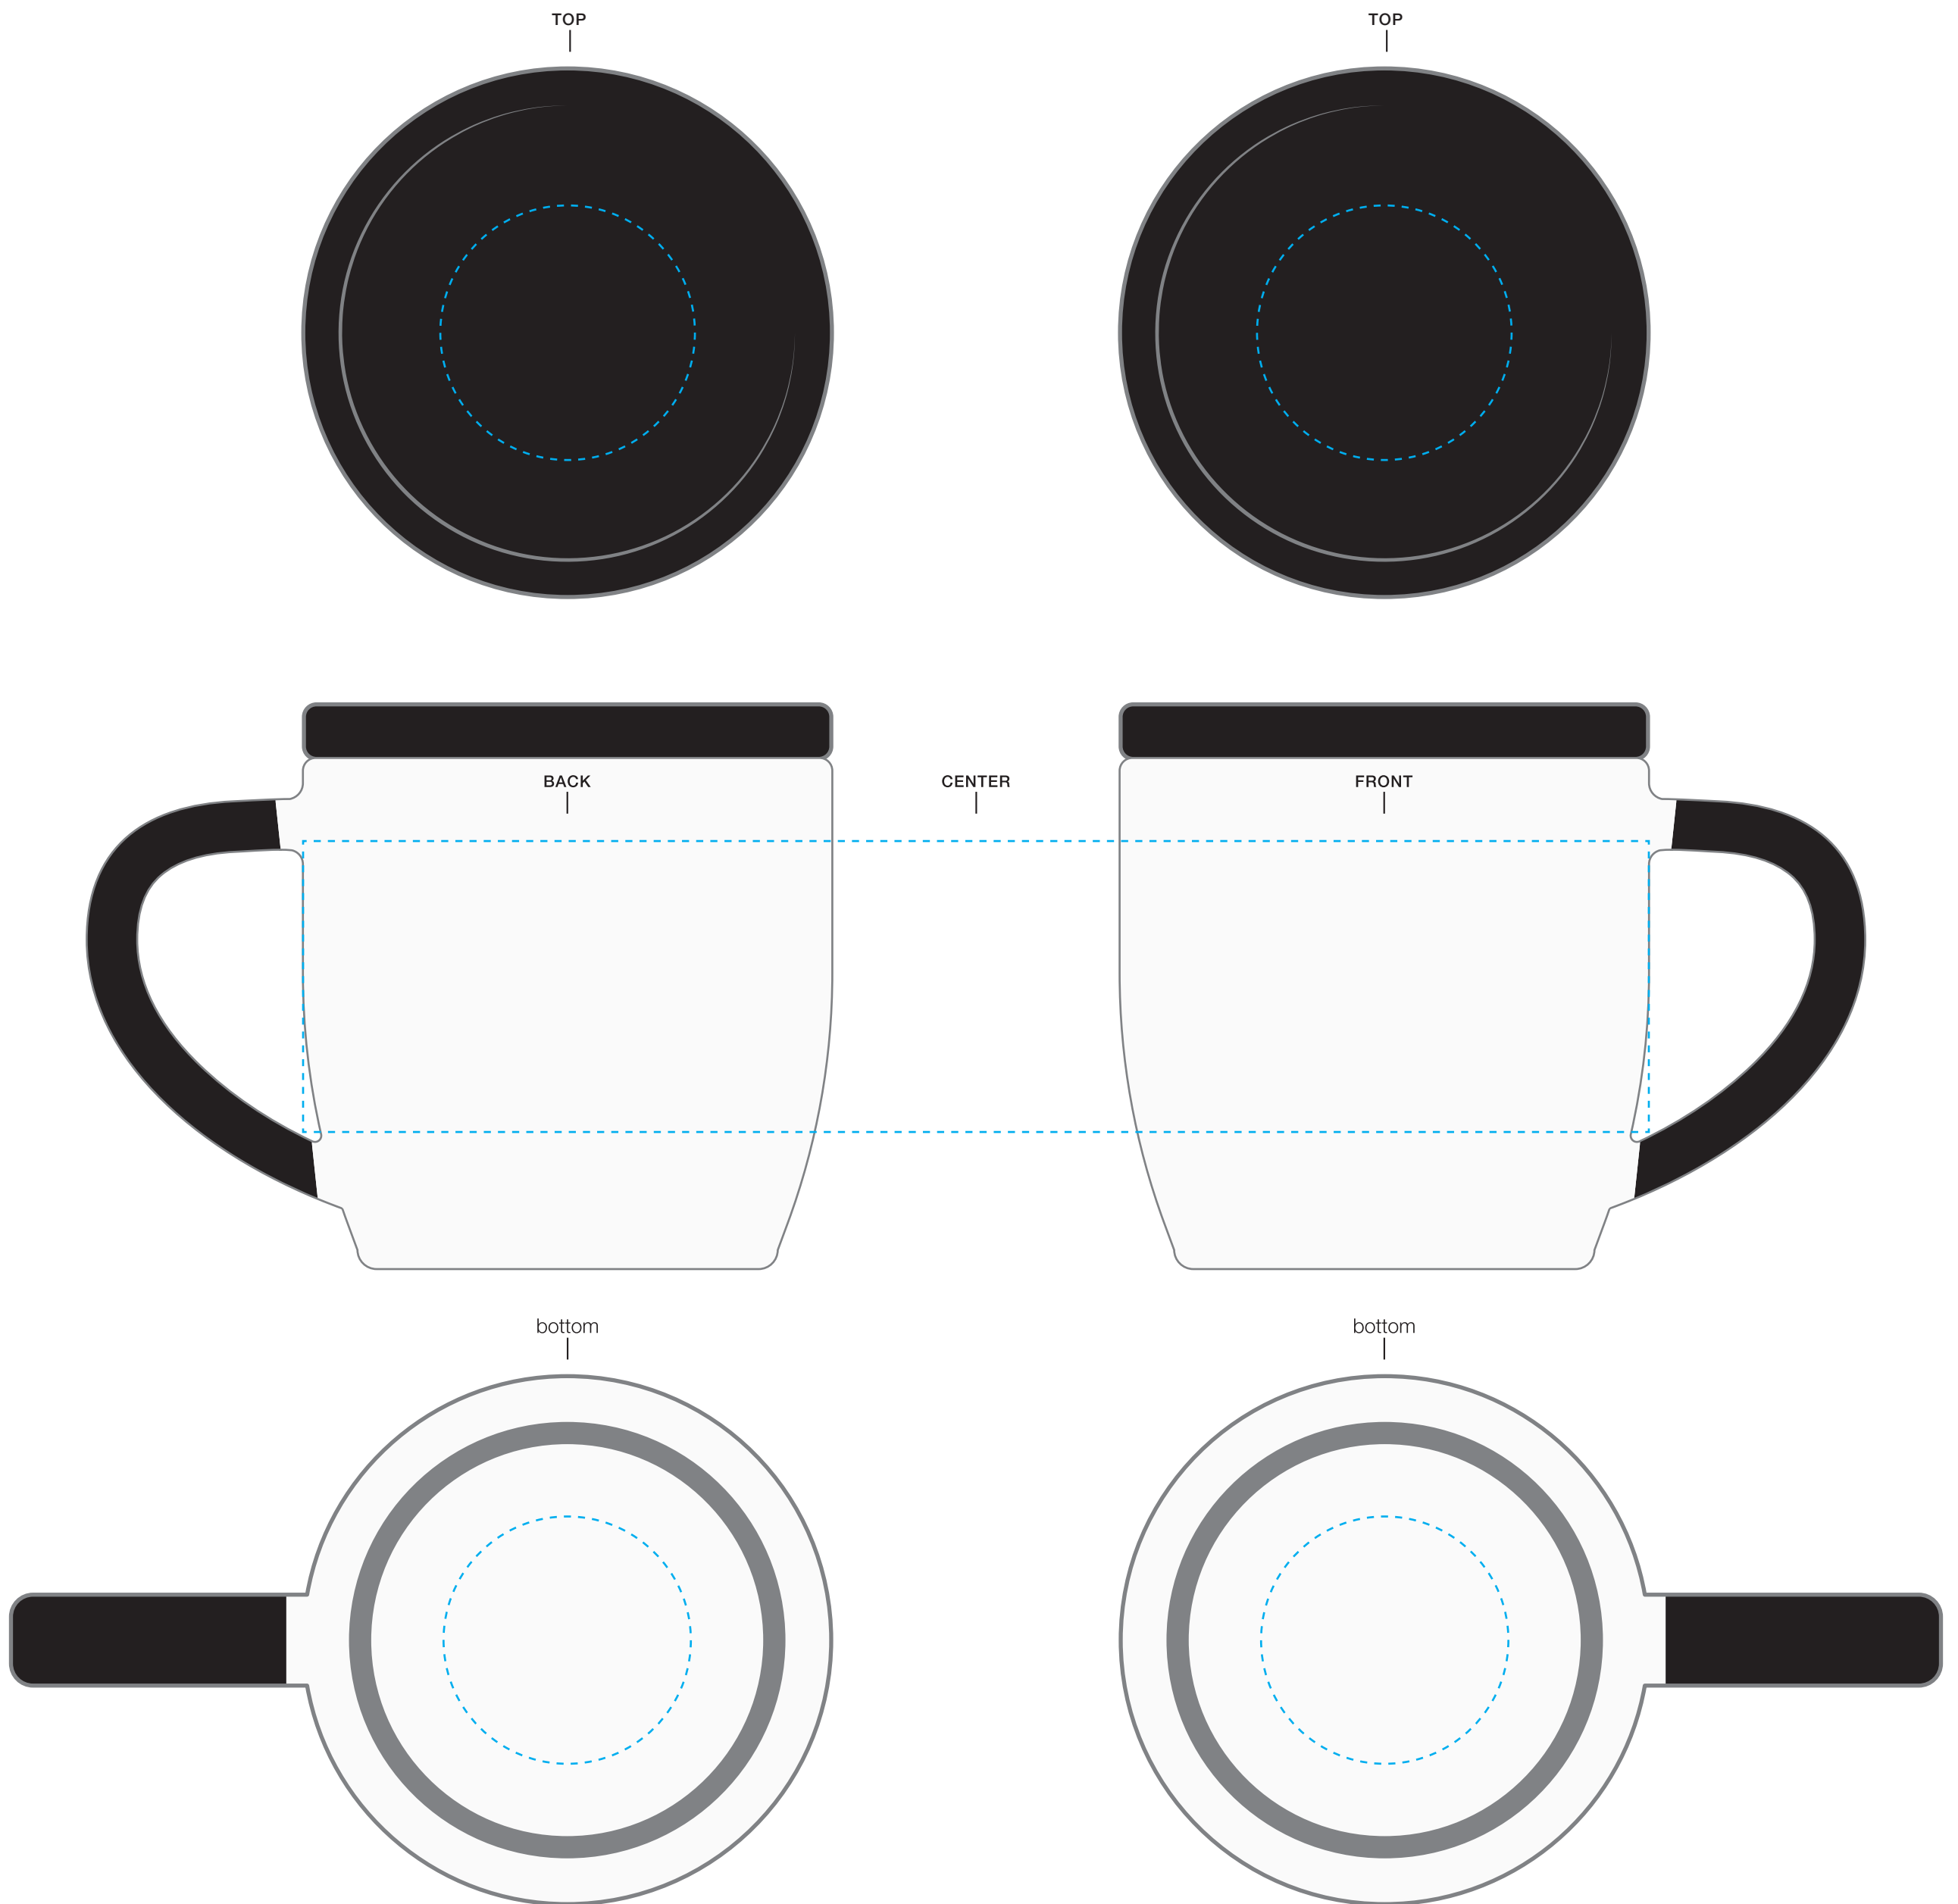

****CIRCLES/SQUARES WILL WARP ON TAPERED ITEM****

monza
AVAILABLE IMPRINT AREA [DASHED BLUE LINE]= 2" h x 2.75" w x 9.25" wrap base imprint (1 color only) 1.7" coaster/lid imprint (1 color only) 1.75"

**NOT A PROOF
FOR CONCEPT PURPOSES ONLY**
PLEASE DESIGNATE PMS # TO CORRESPONDING COLOR #.
PLEASE USE PMS COLORS AND OUTLINE ANY FONTS
BEFORE SENDING IN WITH YOUR ORDER