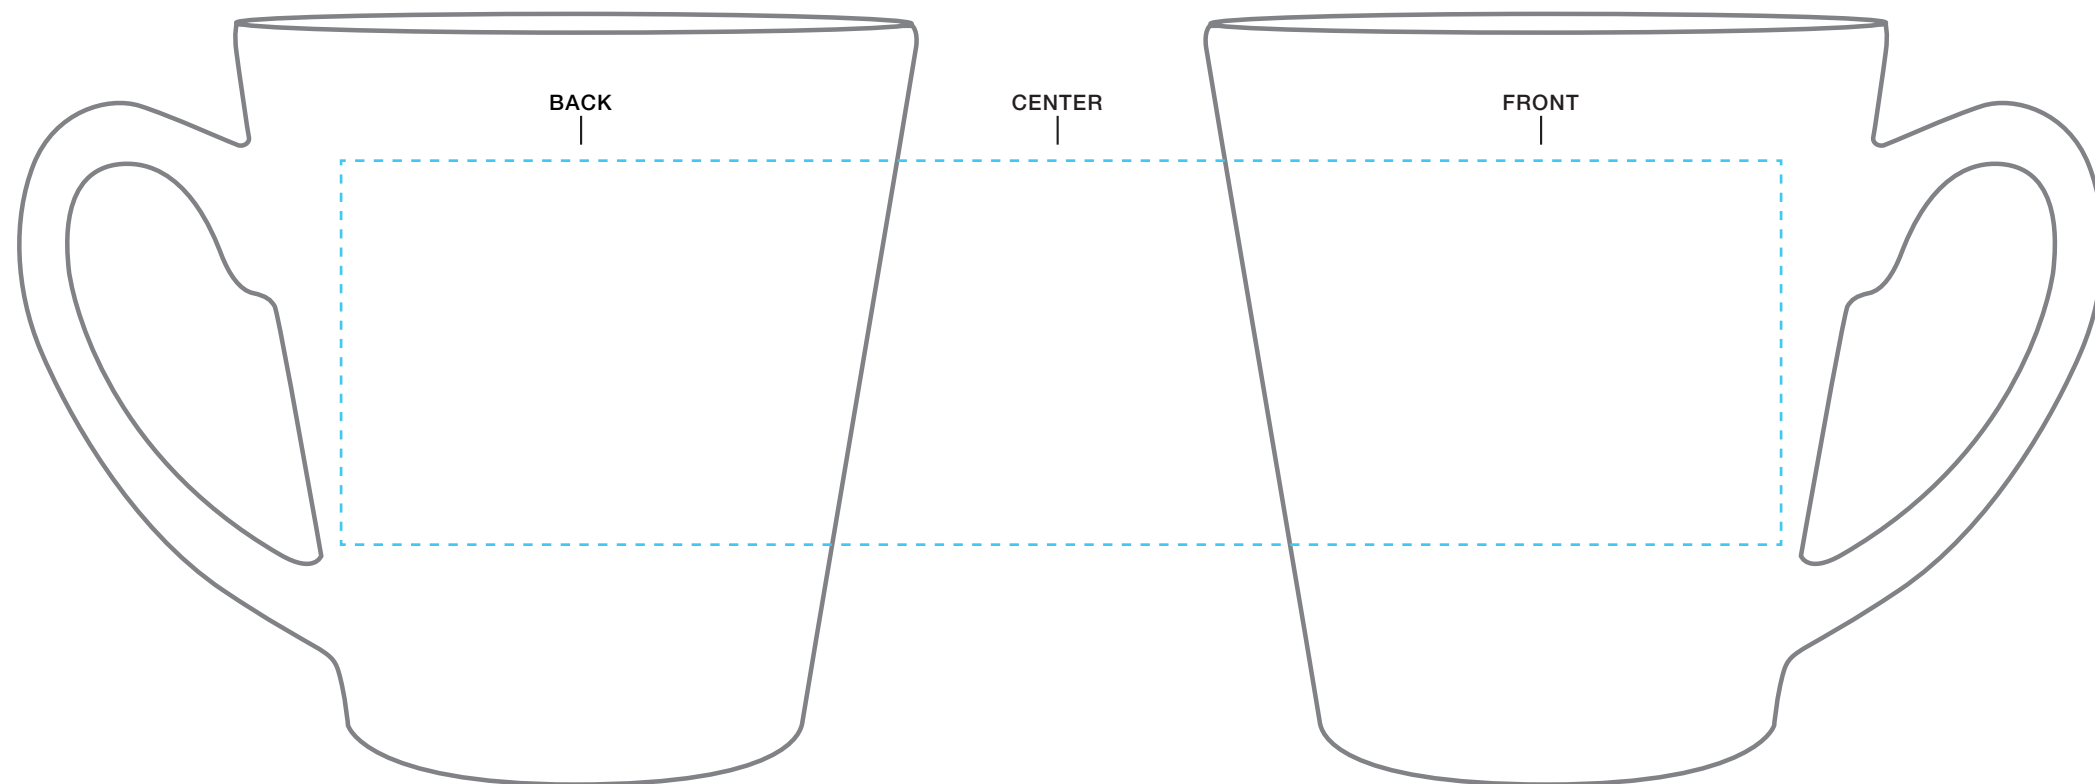

****CIRCLES AND/OR SQUARES WILL WARP DUE TO THE SHAPE OF THE ITEM****

mini latte mug
AVAILABLE BOTTLE IMPRINT AREA [DASHED BLUE LINE]= 2" h x 2.75" w x 7.5" wrap

**NOT A PROOF
FOR CONCEPT PURPOSES ONLY**
PLEASE DESIGNATE PMS # TO CORRESPONDING COLOR #.
PLEASE USE PMS COLORS AND OUTLINE ANY FONTS
BEFORE SENDING IN WITH YOUR ORDER