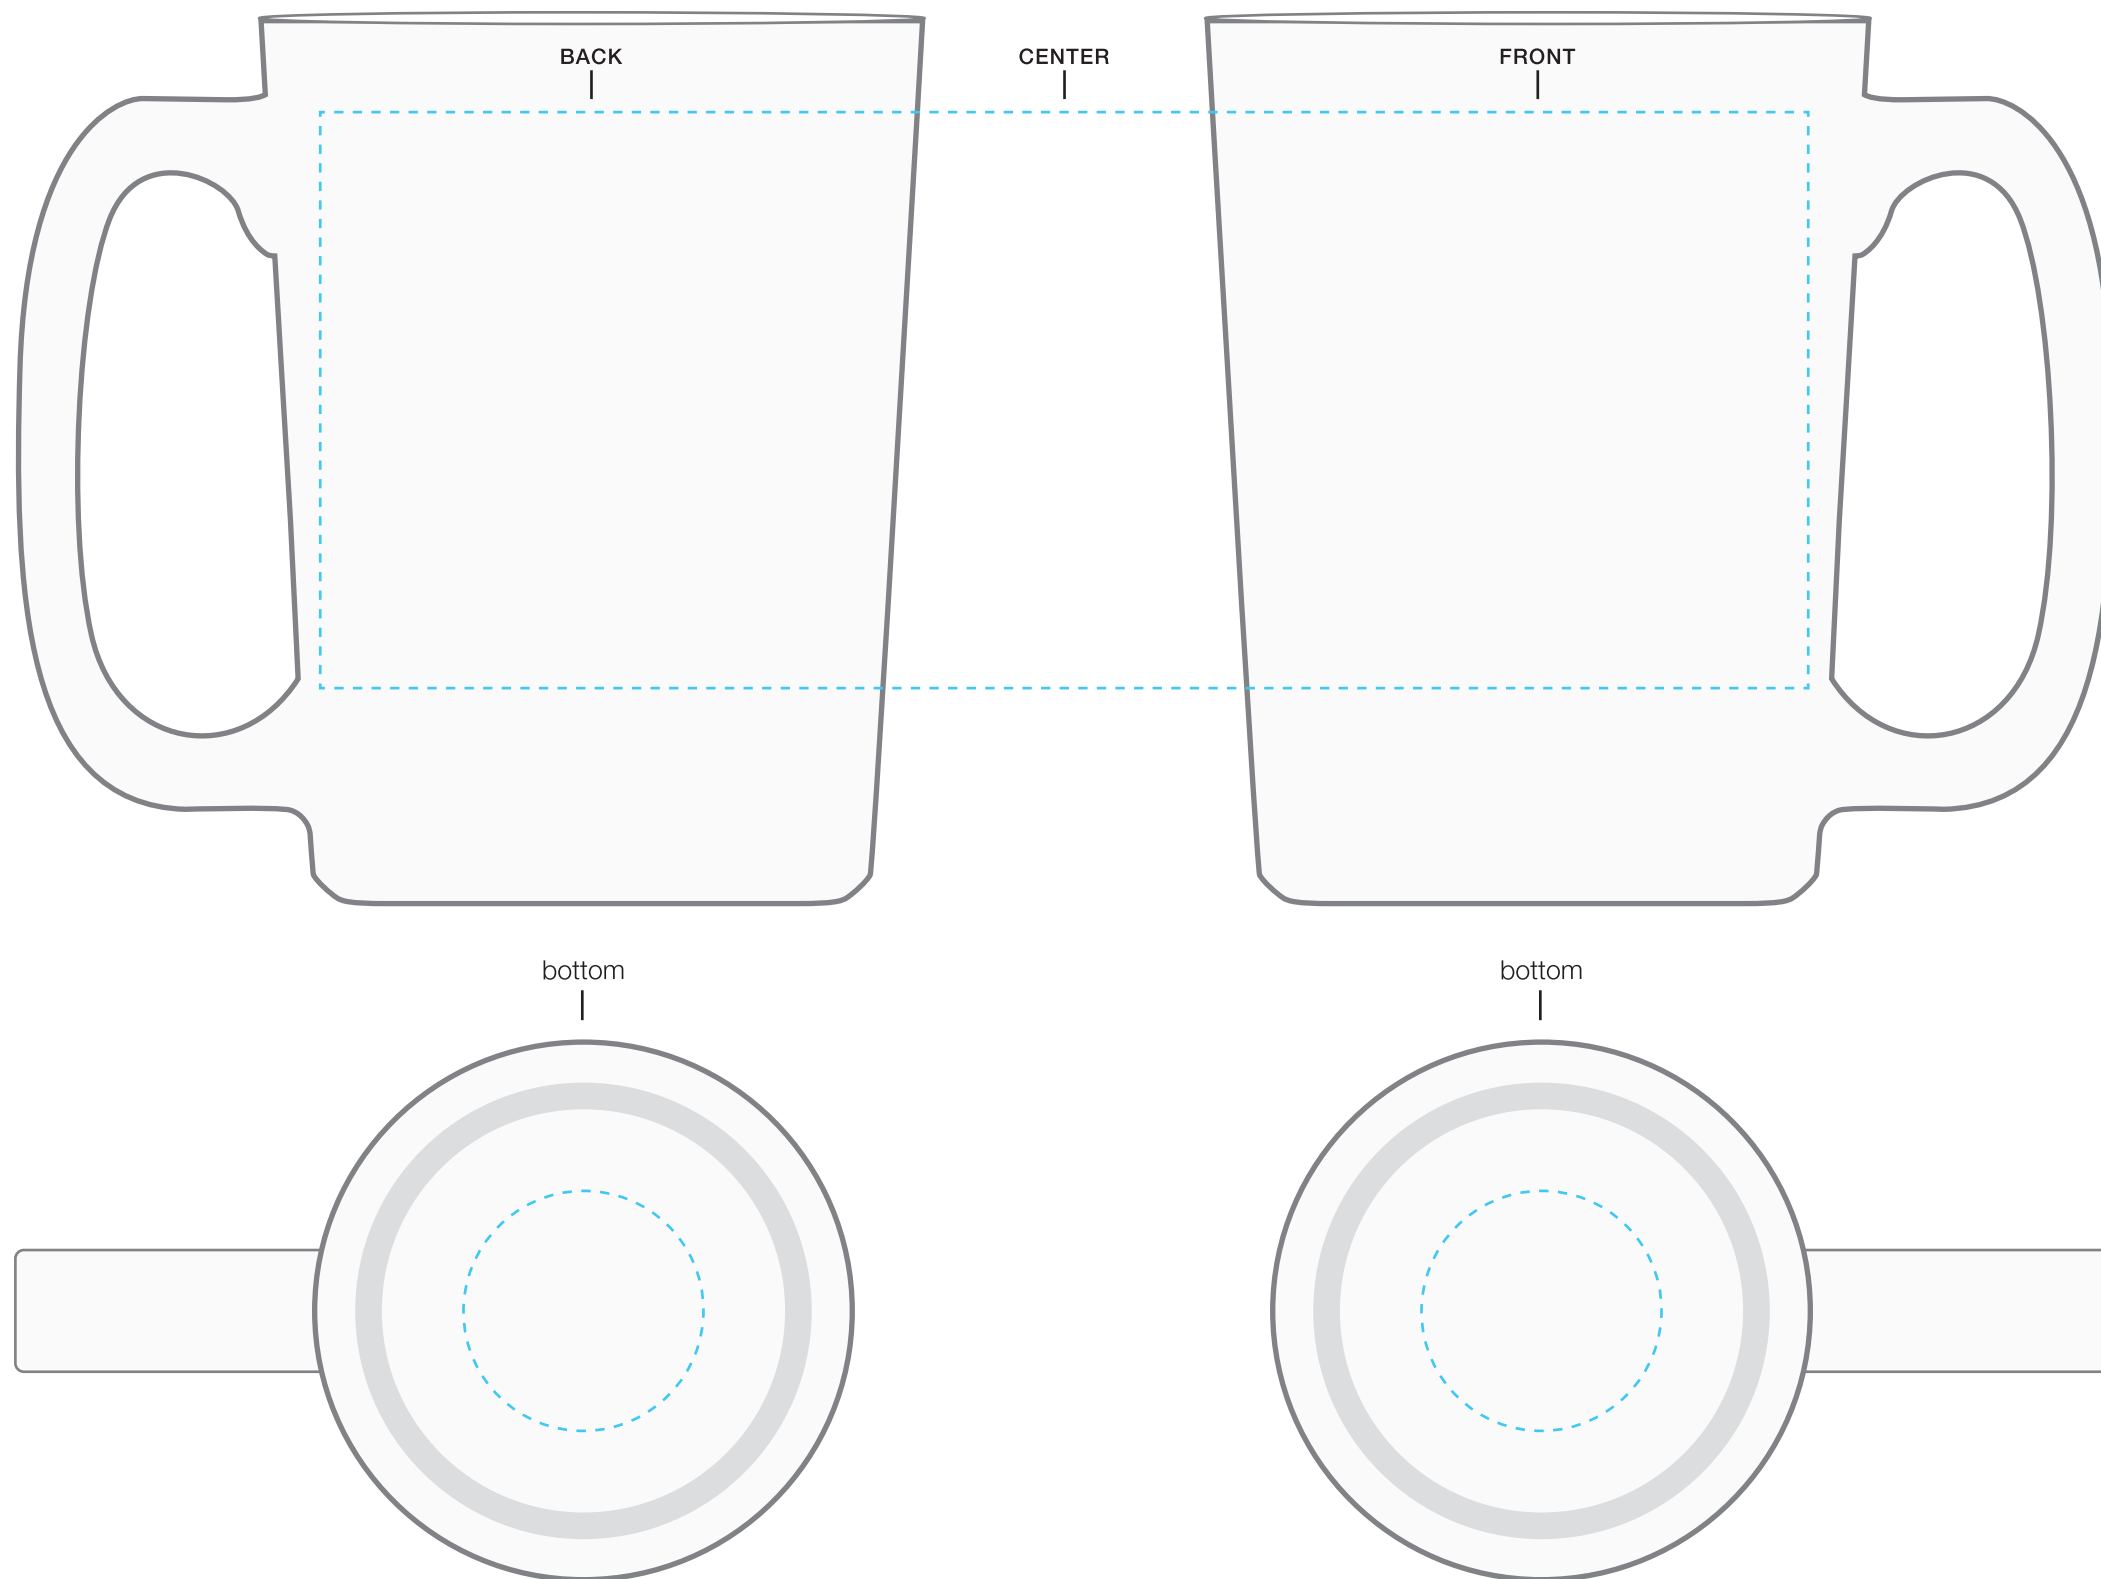

****CIRCLES AND/OR SQUARES WILL WARP DUE TO THE SHAPE OF THE ITEM****

rocca - matte white

AVAILABLE IMPRINT AREA [DASHED BLUE LINE]= 3" h x 2.75" w x 7.75" wrap base imprint (1 color only) 1.25"

**NOT A PROOF
FOR CONCEPT PURPOSES ONLY**