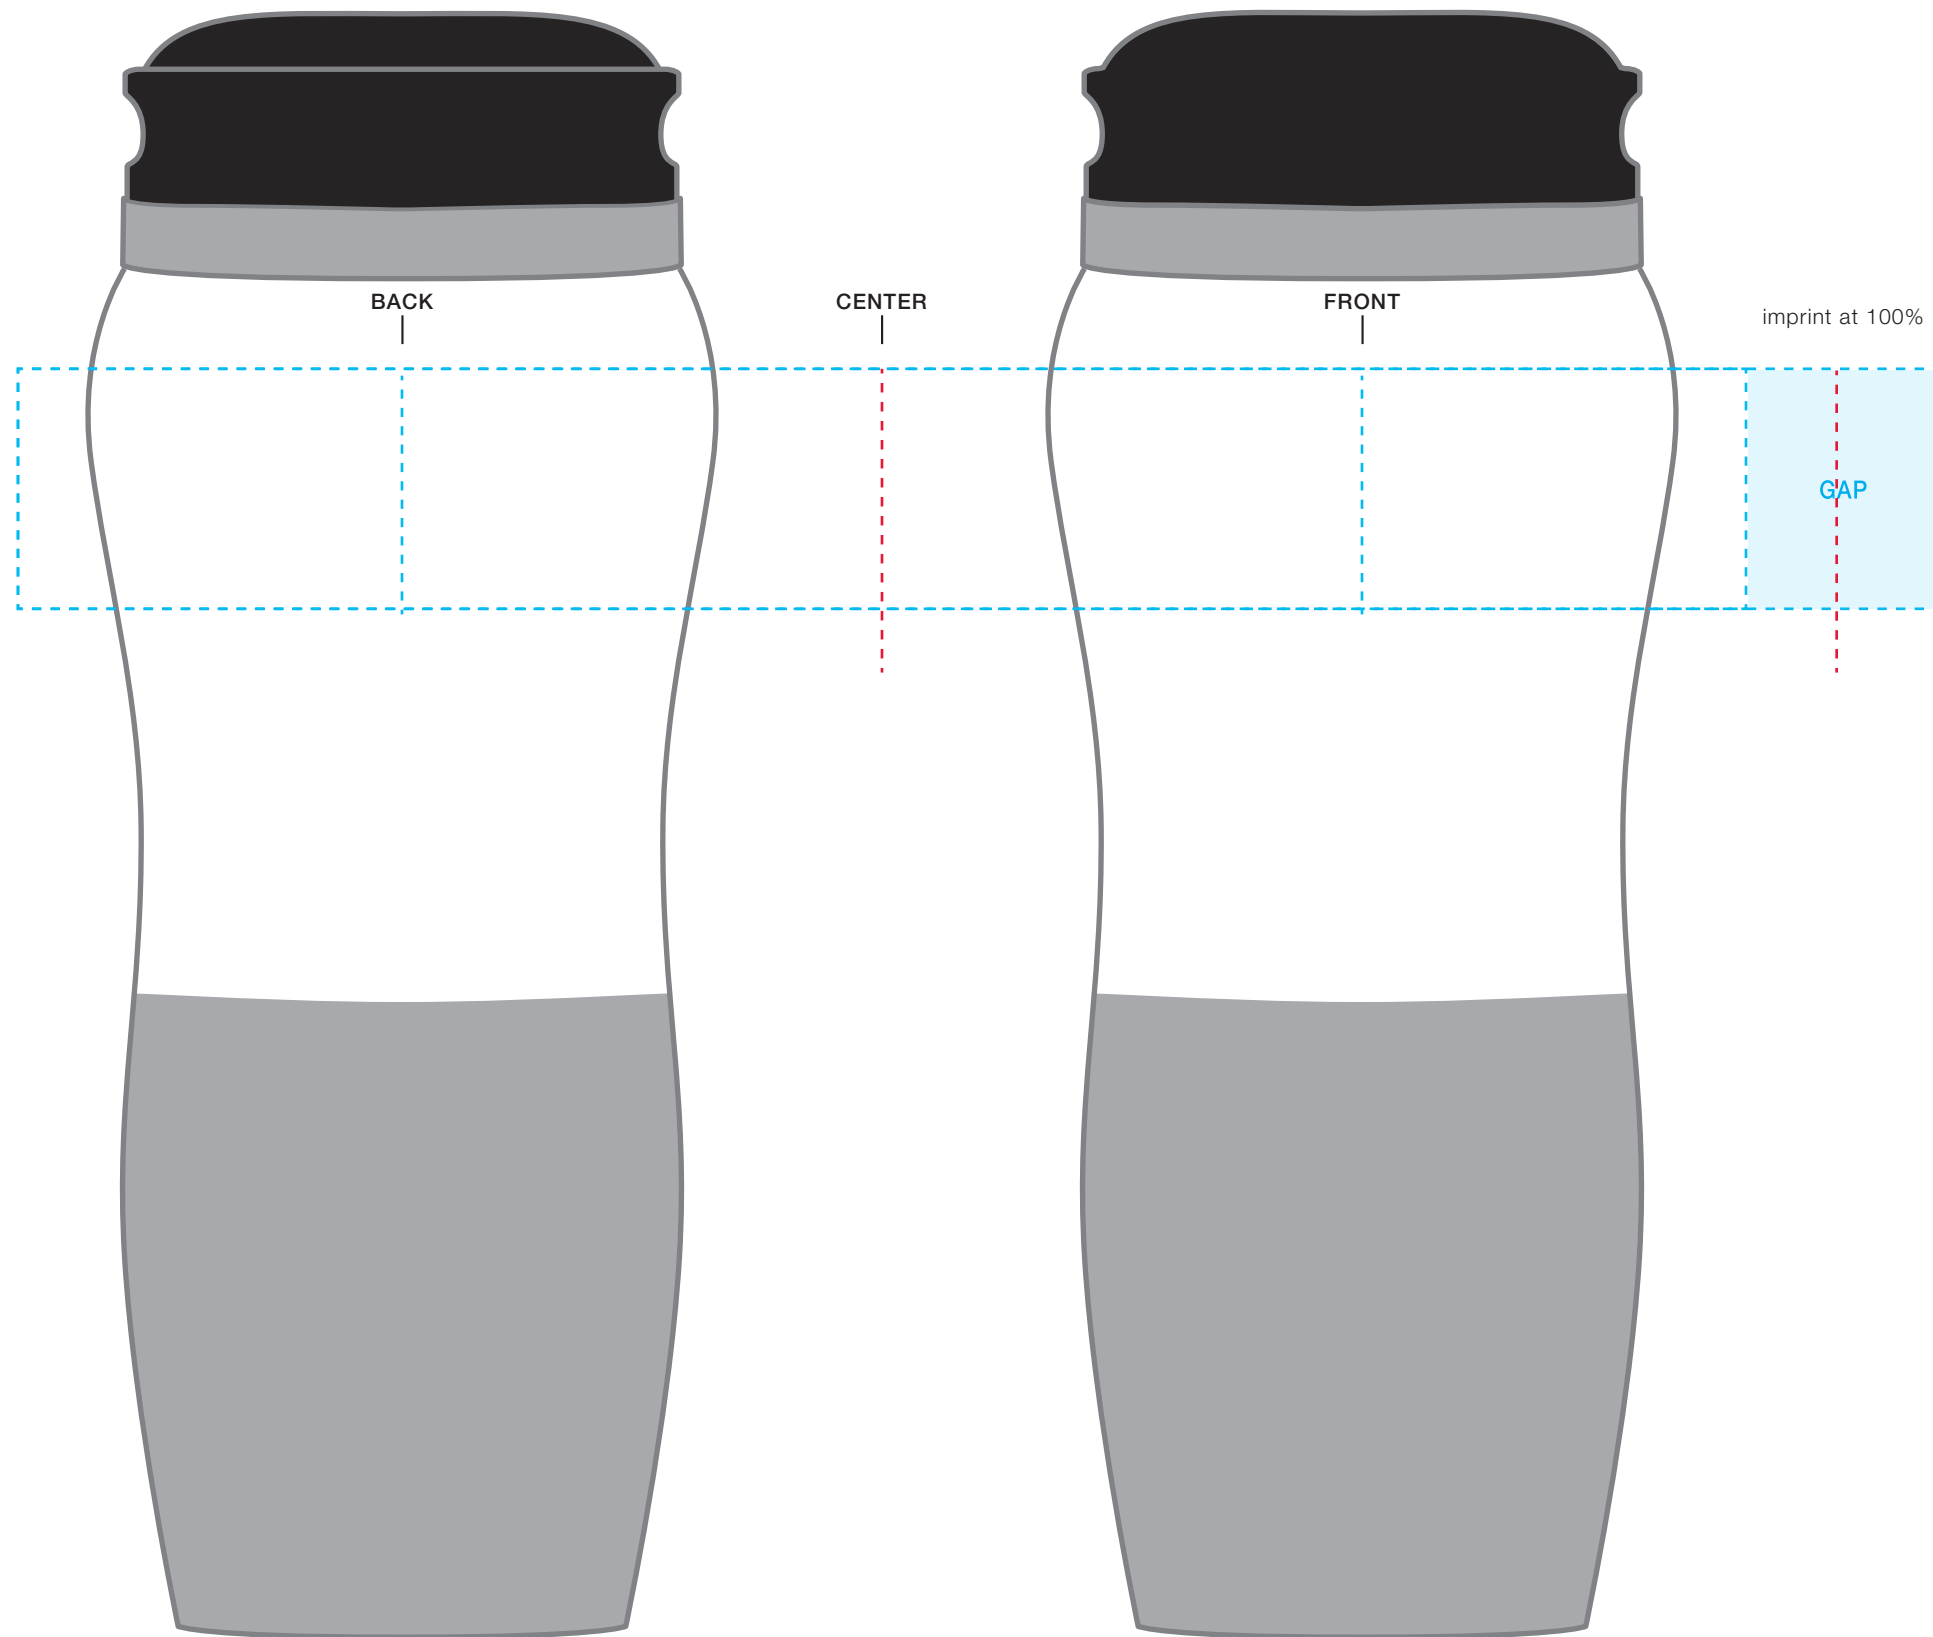

CIRCLES AND/OR SQUARES WILL WARP DUE TO THE SHAPE OF THE ITEM

maui fusion
AVAILABLE IMPRINT AREA [DASHED BLUE LINE]= 1.25" h x 2.75" w x 9" wrap
[10" full wrap when printing more than one imprint color]