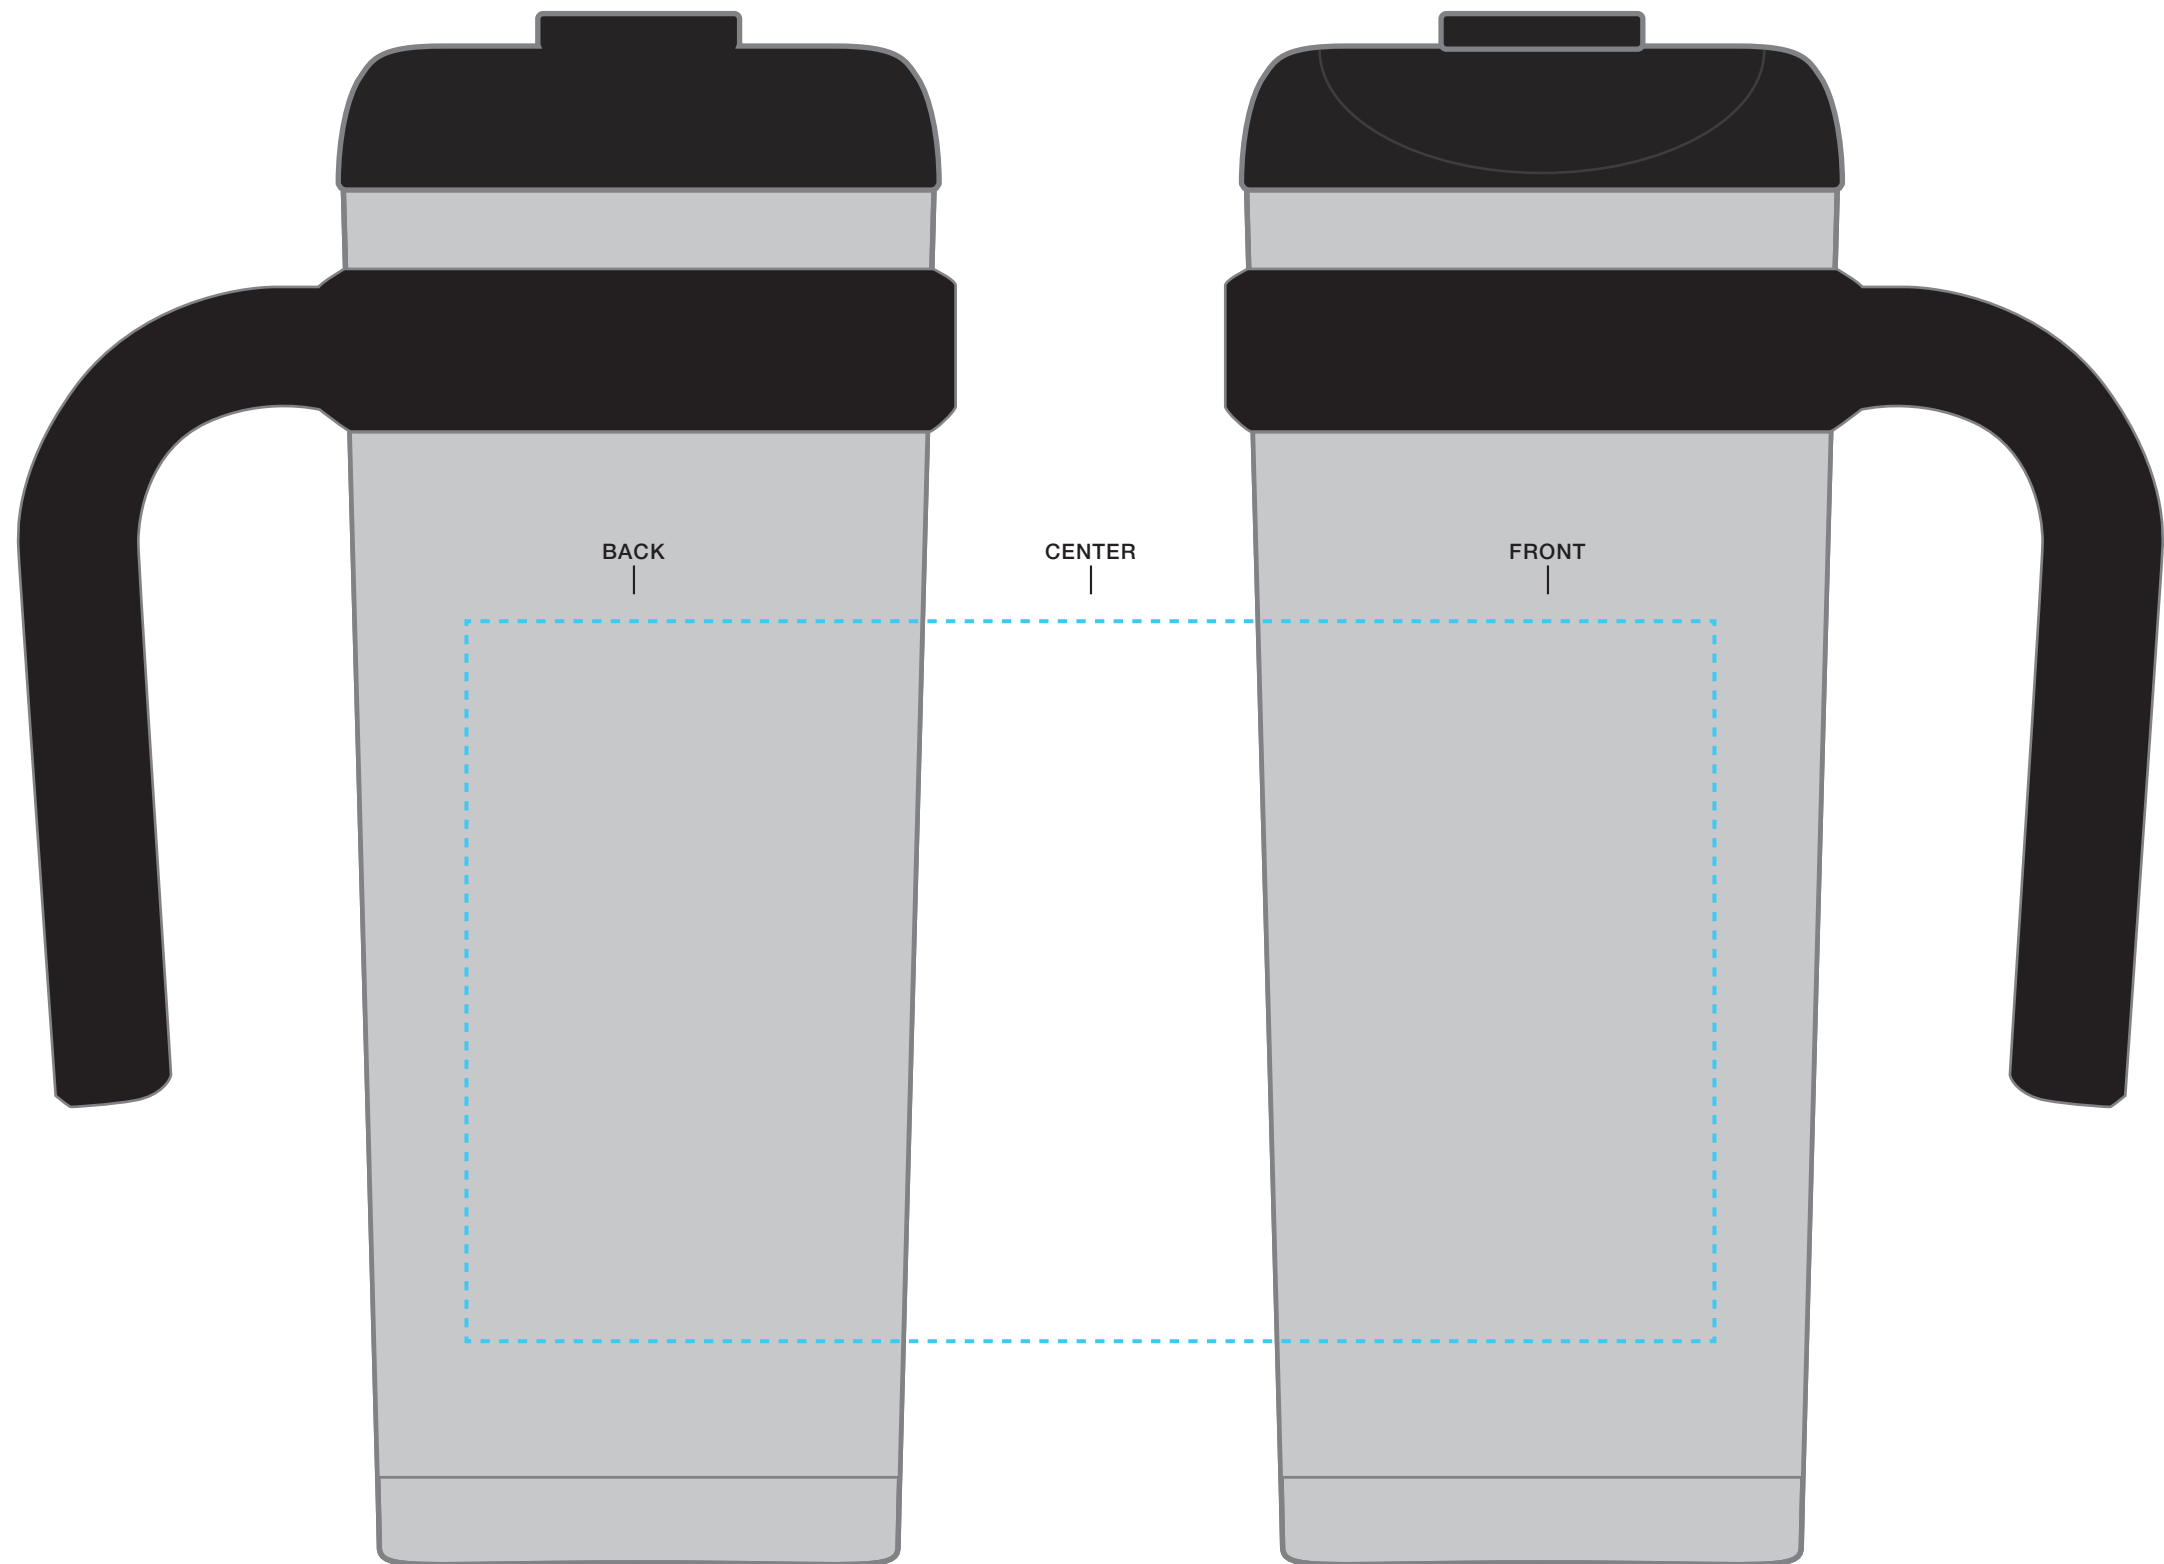

****CIRCLES AND/OR SQUARES WILL WARP DUE TO THE SHAPE OF THE ITEM****

cayman mug
AVAILABLE IMPRINT AREA [DASHED BLUE LINE]= 3.75" h x 2.5" w x 6.5" wrap
[9.4" full wrap when printing more than one imprint color]