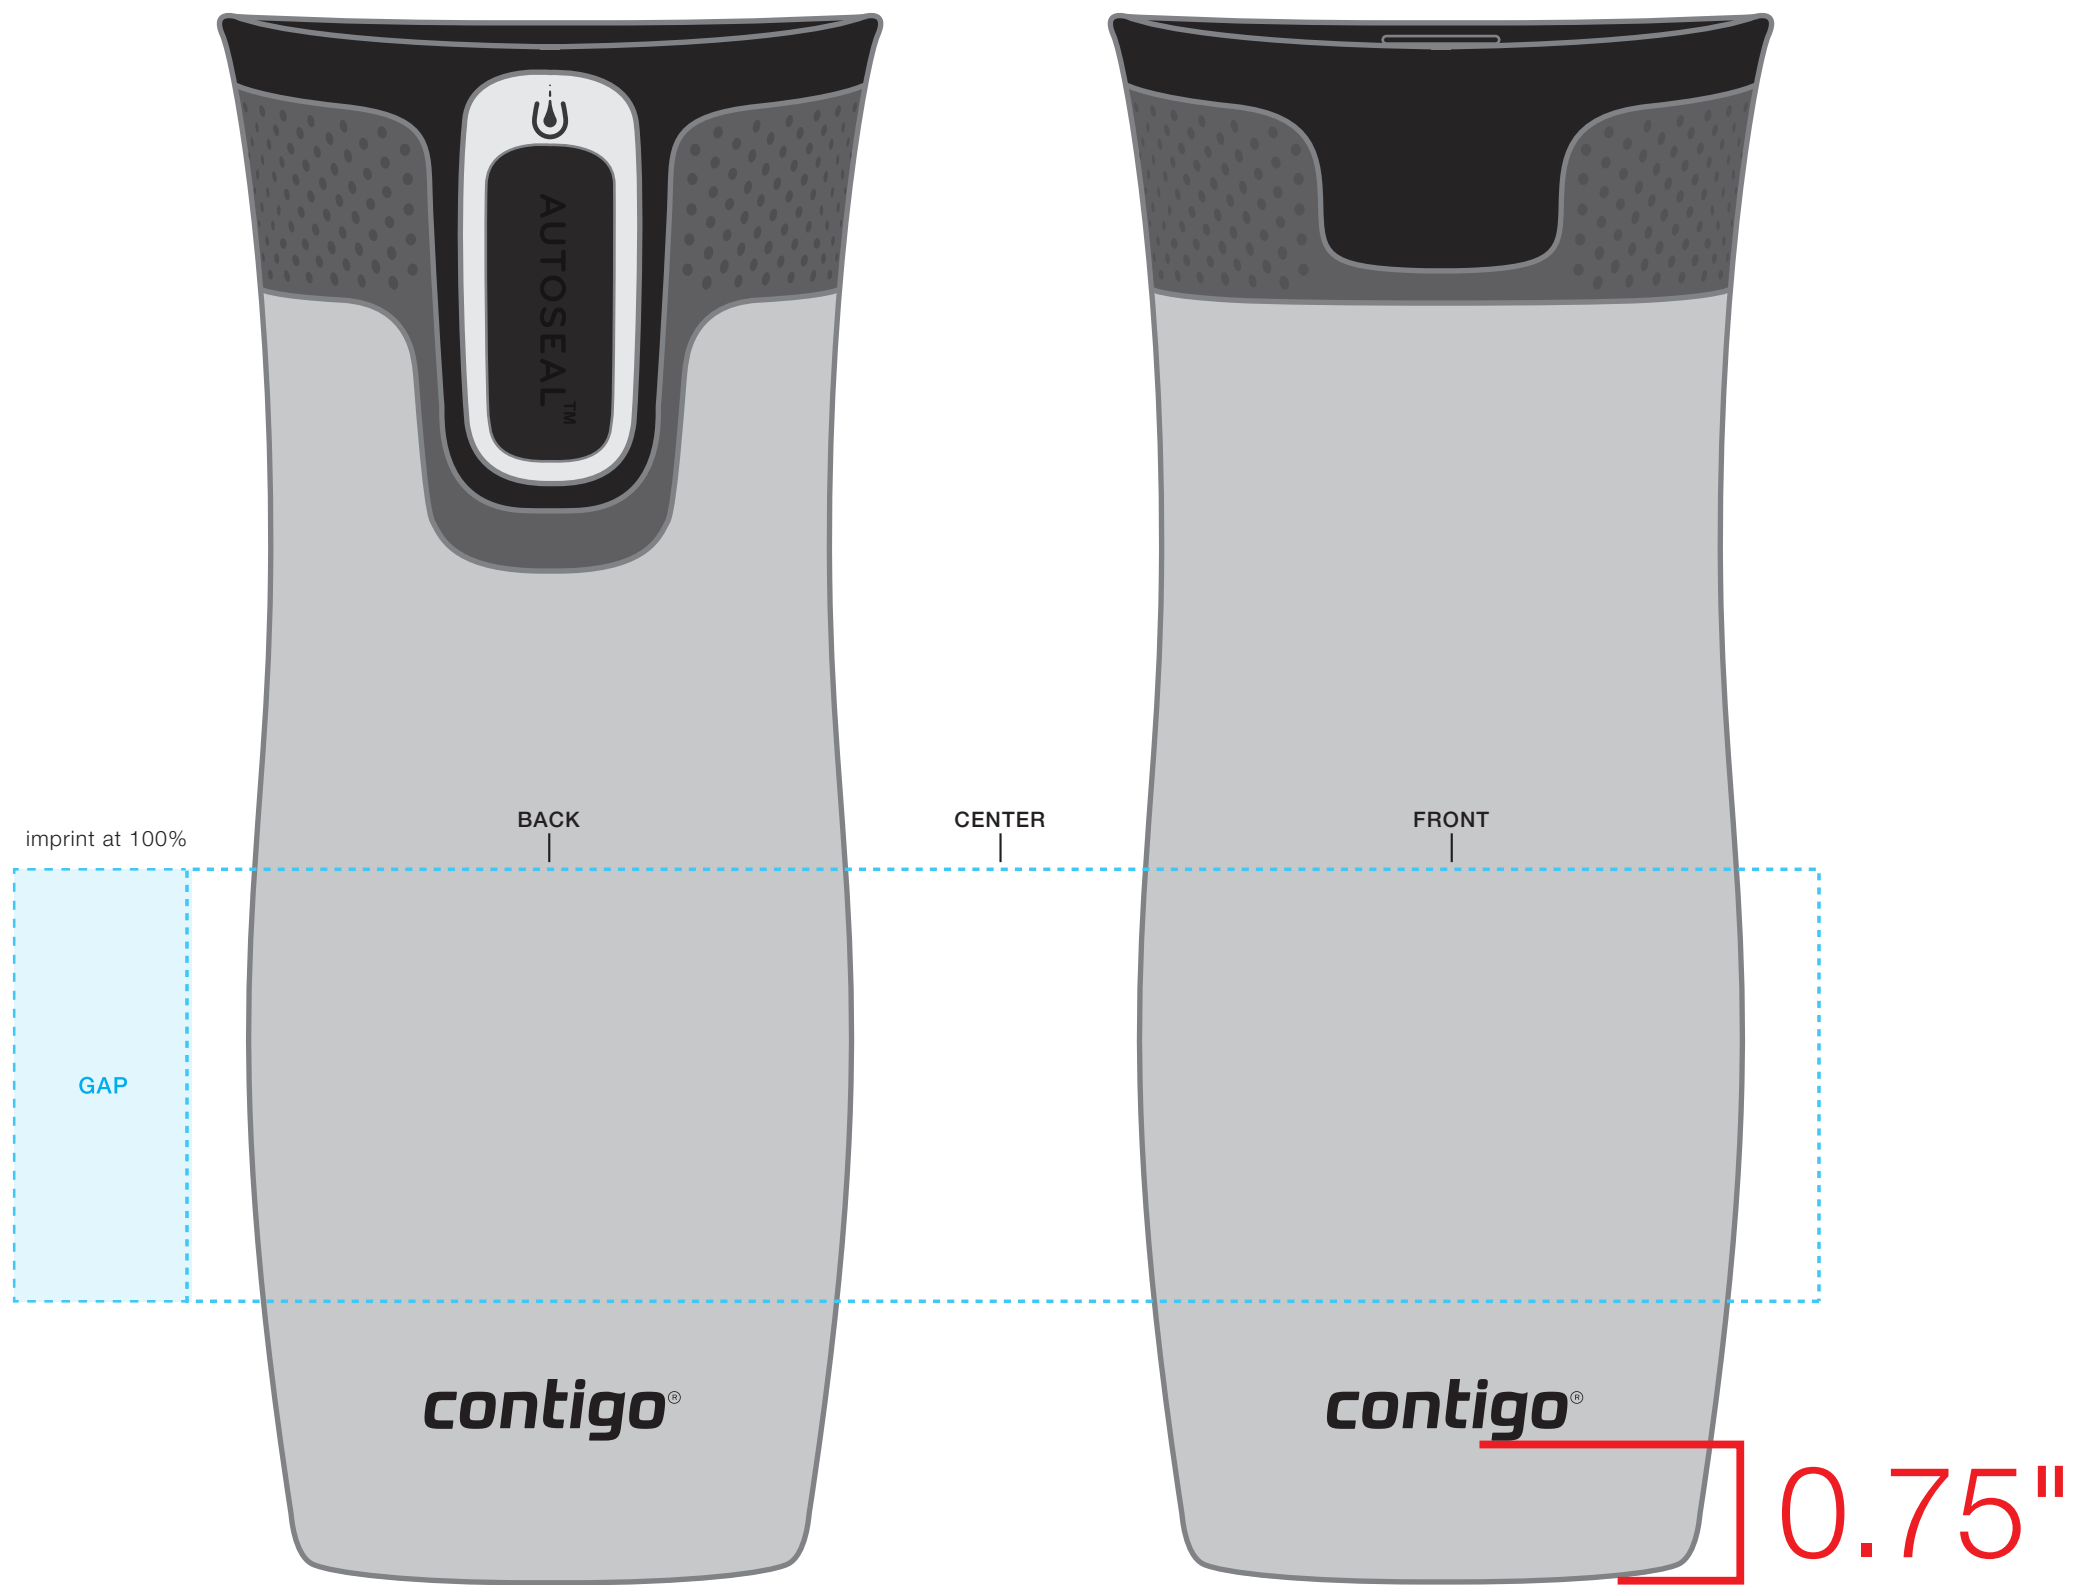

CONTIGO LOGOS PRINT 0.75" FROM BOTTOM
CONTIGO LOGOS WILL BE PRINTED A COLOR FROM WITHIN ARTWORK
****CIRCLES AND/OR SQUARES WILL WARP DUE TO THE SHAPE OF THE ITEM****

contigo west loop
AVAILABLE IMPRINT AREA [DASHED BLUE LINE]= 2.25" h x 2.75" w x 8.5" wrap
[9.4" full wrap when printing more than one imprint color]