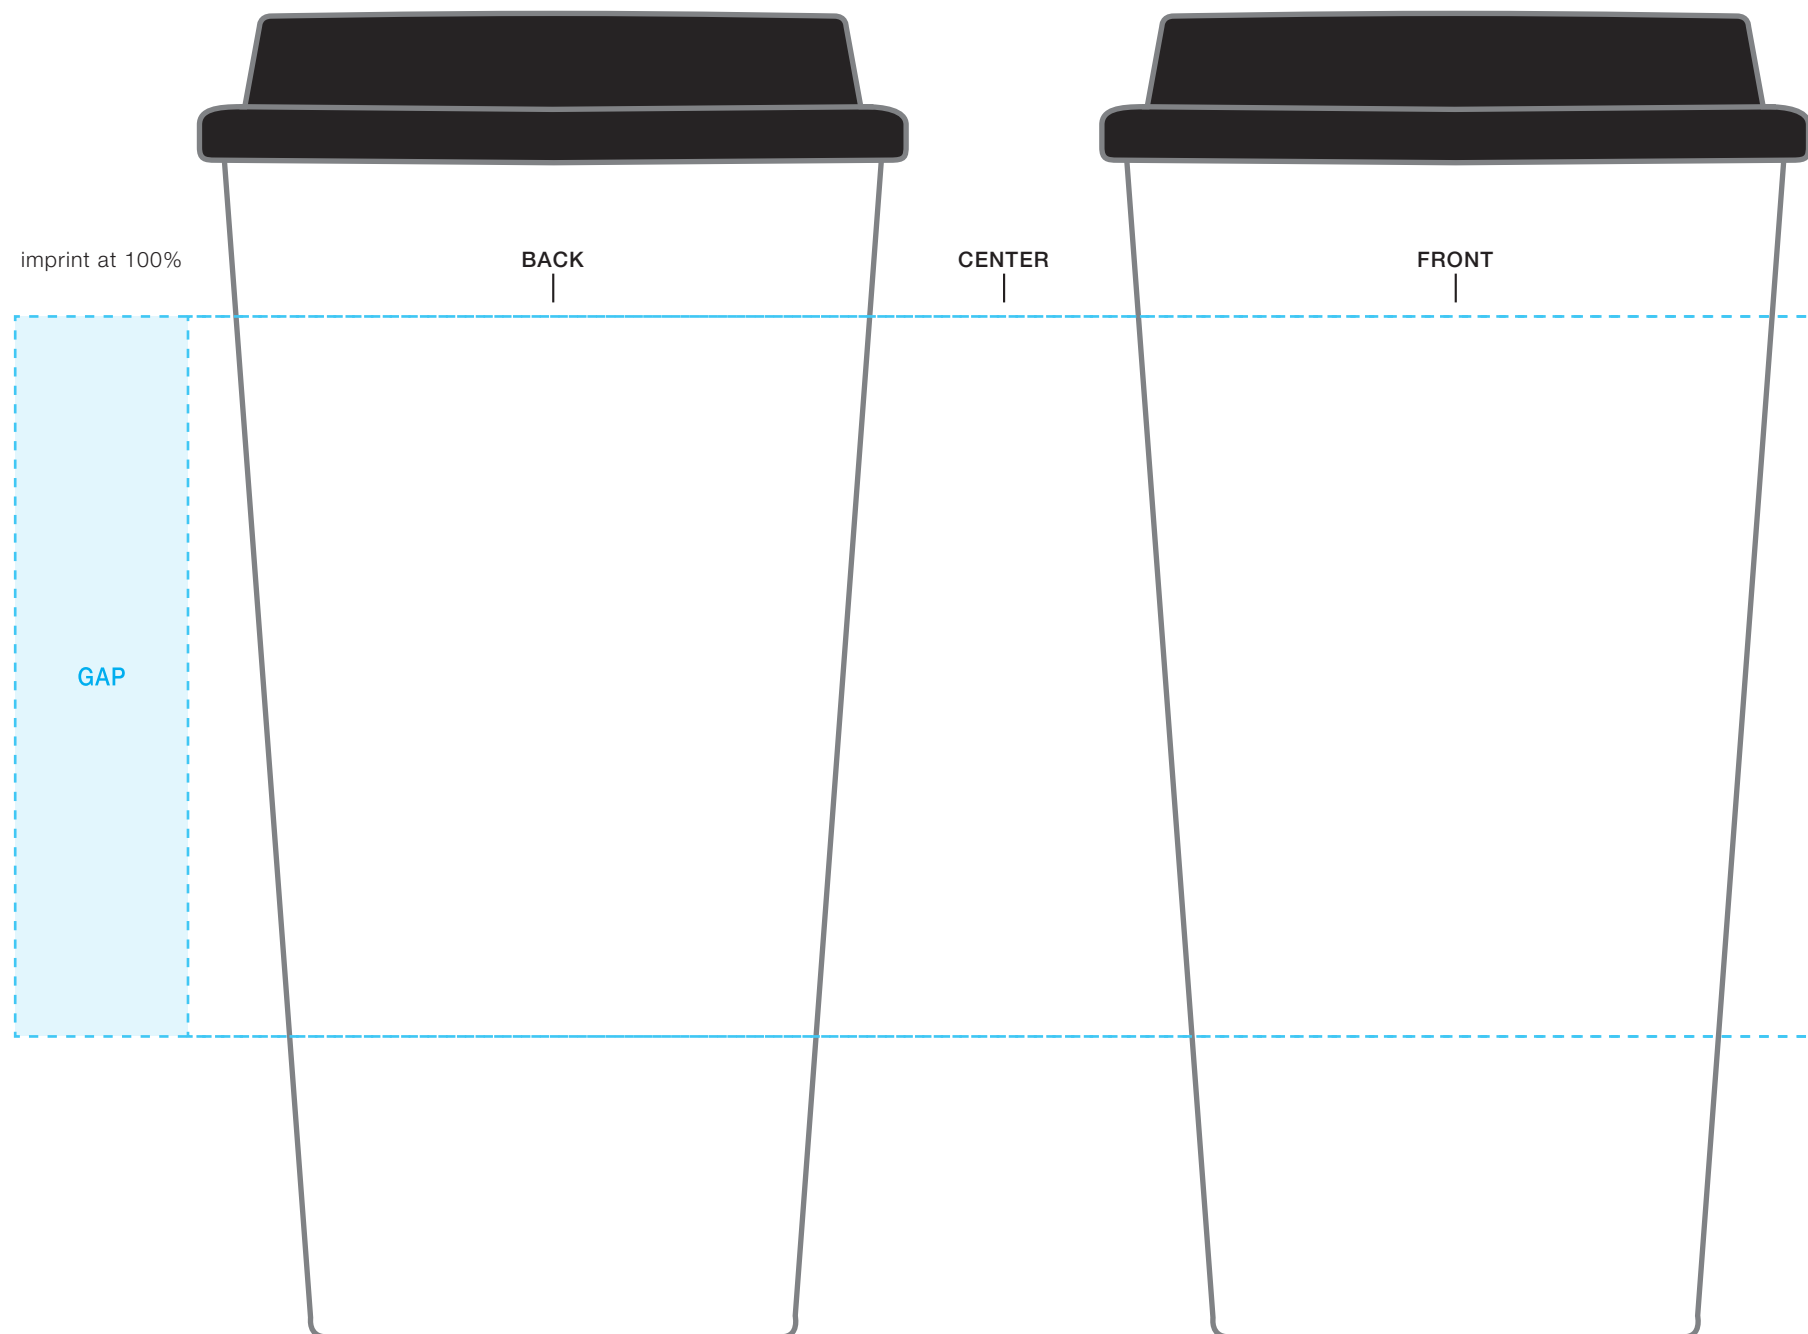

CIRCLES AND/OR SQUARES WILL WARP DUE TO THE SHAPE OF THE ITEM

cup2go

AVAILABLE IMPRINT AREA [DASHED BLUE LINE]= 3.75" h x 3" w x 8.5" wrap
[9.4" full wrap when printing more than one imprint color]

**NOT A PROOF
FOR CONCEPT PURPOSES ONLY**
PLEASE DESIGNATE PMS # TO CORRESPONDING COLOR #.
PLEASE USE PMS COLORS AND OUTLINE ANY FONTS
BEFORE SENDING IN WITH YOUR ORDER