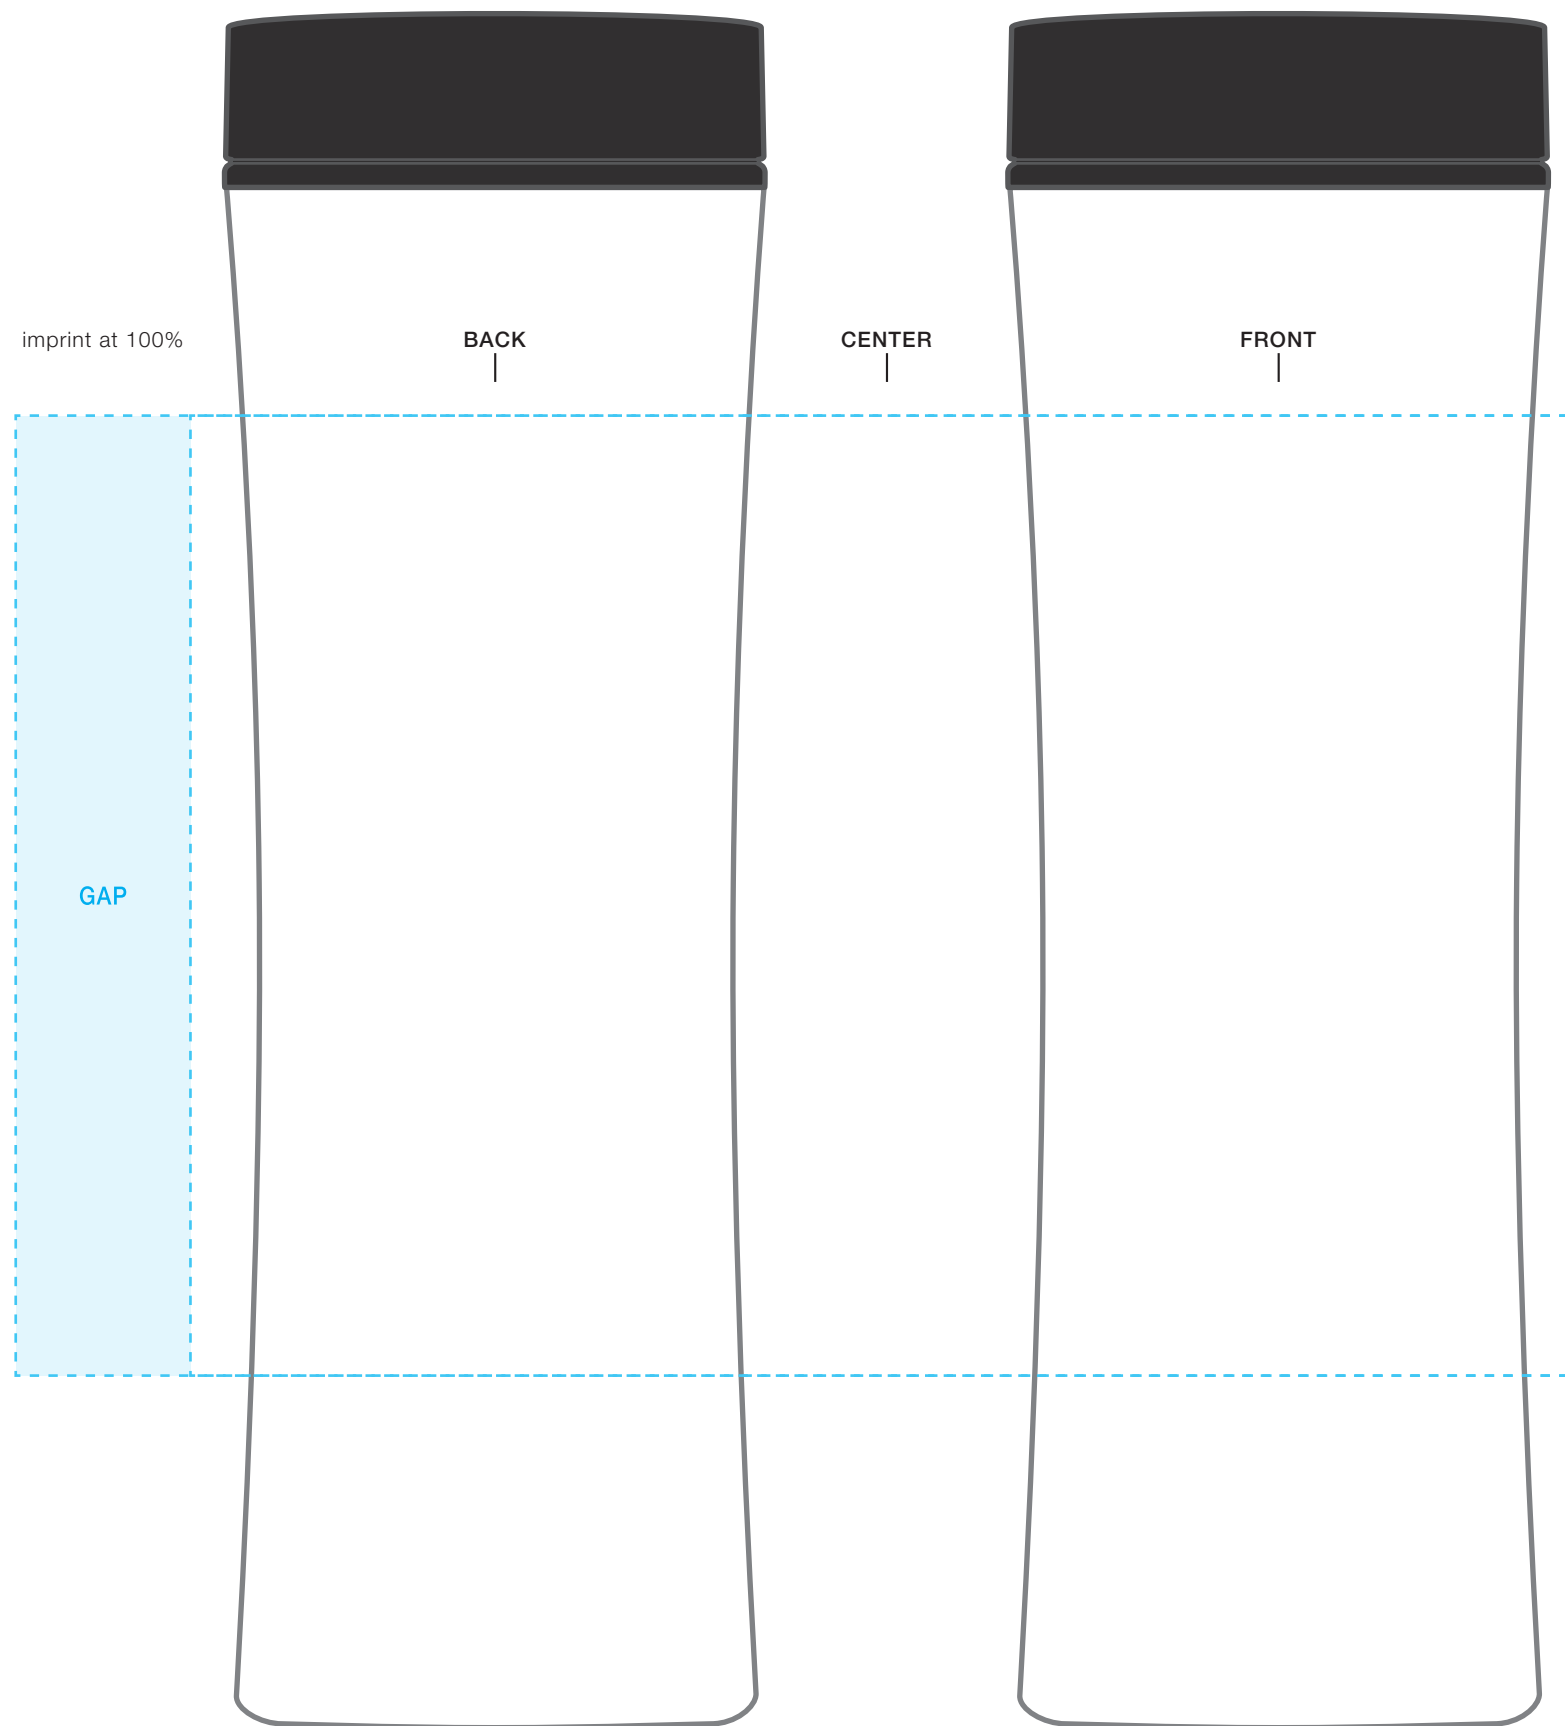

****CIRCLES AND/OR SQUARES WILL WARP DUE TO THE SHAPE OF THE ITEM****

cyrus
AVAILABLE IMPRINT AREA [DASHED BLUE LINE]= 5" h x 2.75" w x 7.25" wrap
[8.16" full wrap when printing more than one imprint color]

**NOT A PROOF
FOR CONCEPT PURPOSES ONLY**
PLEASE DESIGNATE PMS # TO CORRESPONDING COLOR #.
PLEASE USE PMS COLORS AND OUTLINE ANY FONTS
BEFORE SENDING IN WITH YOUR ORDER