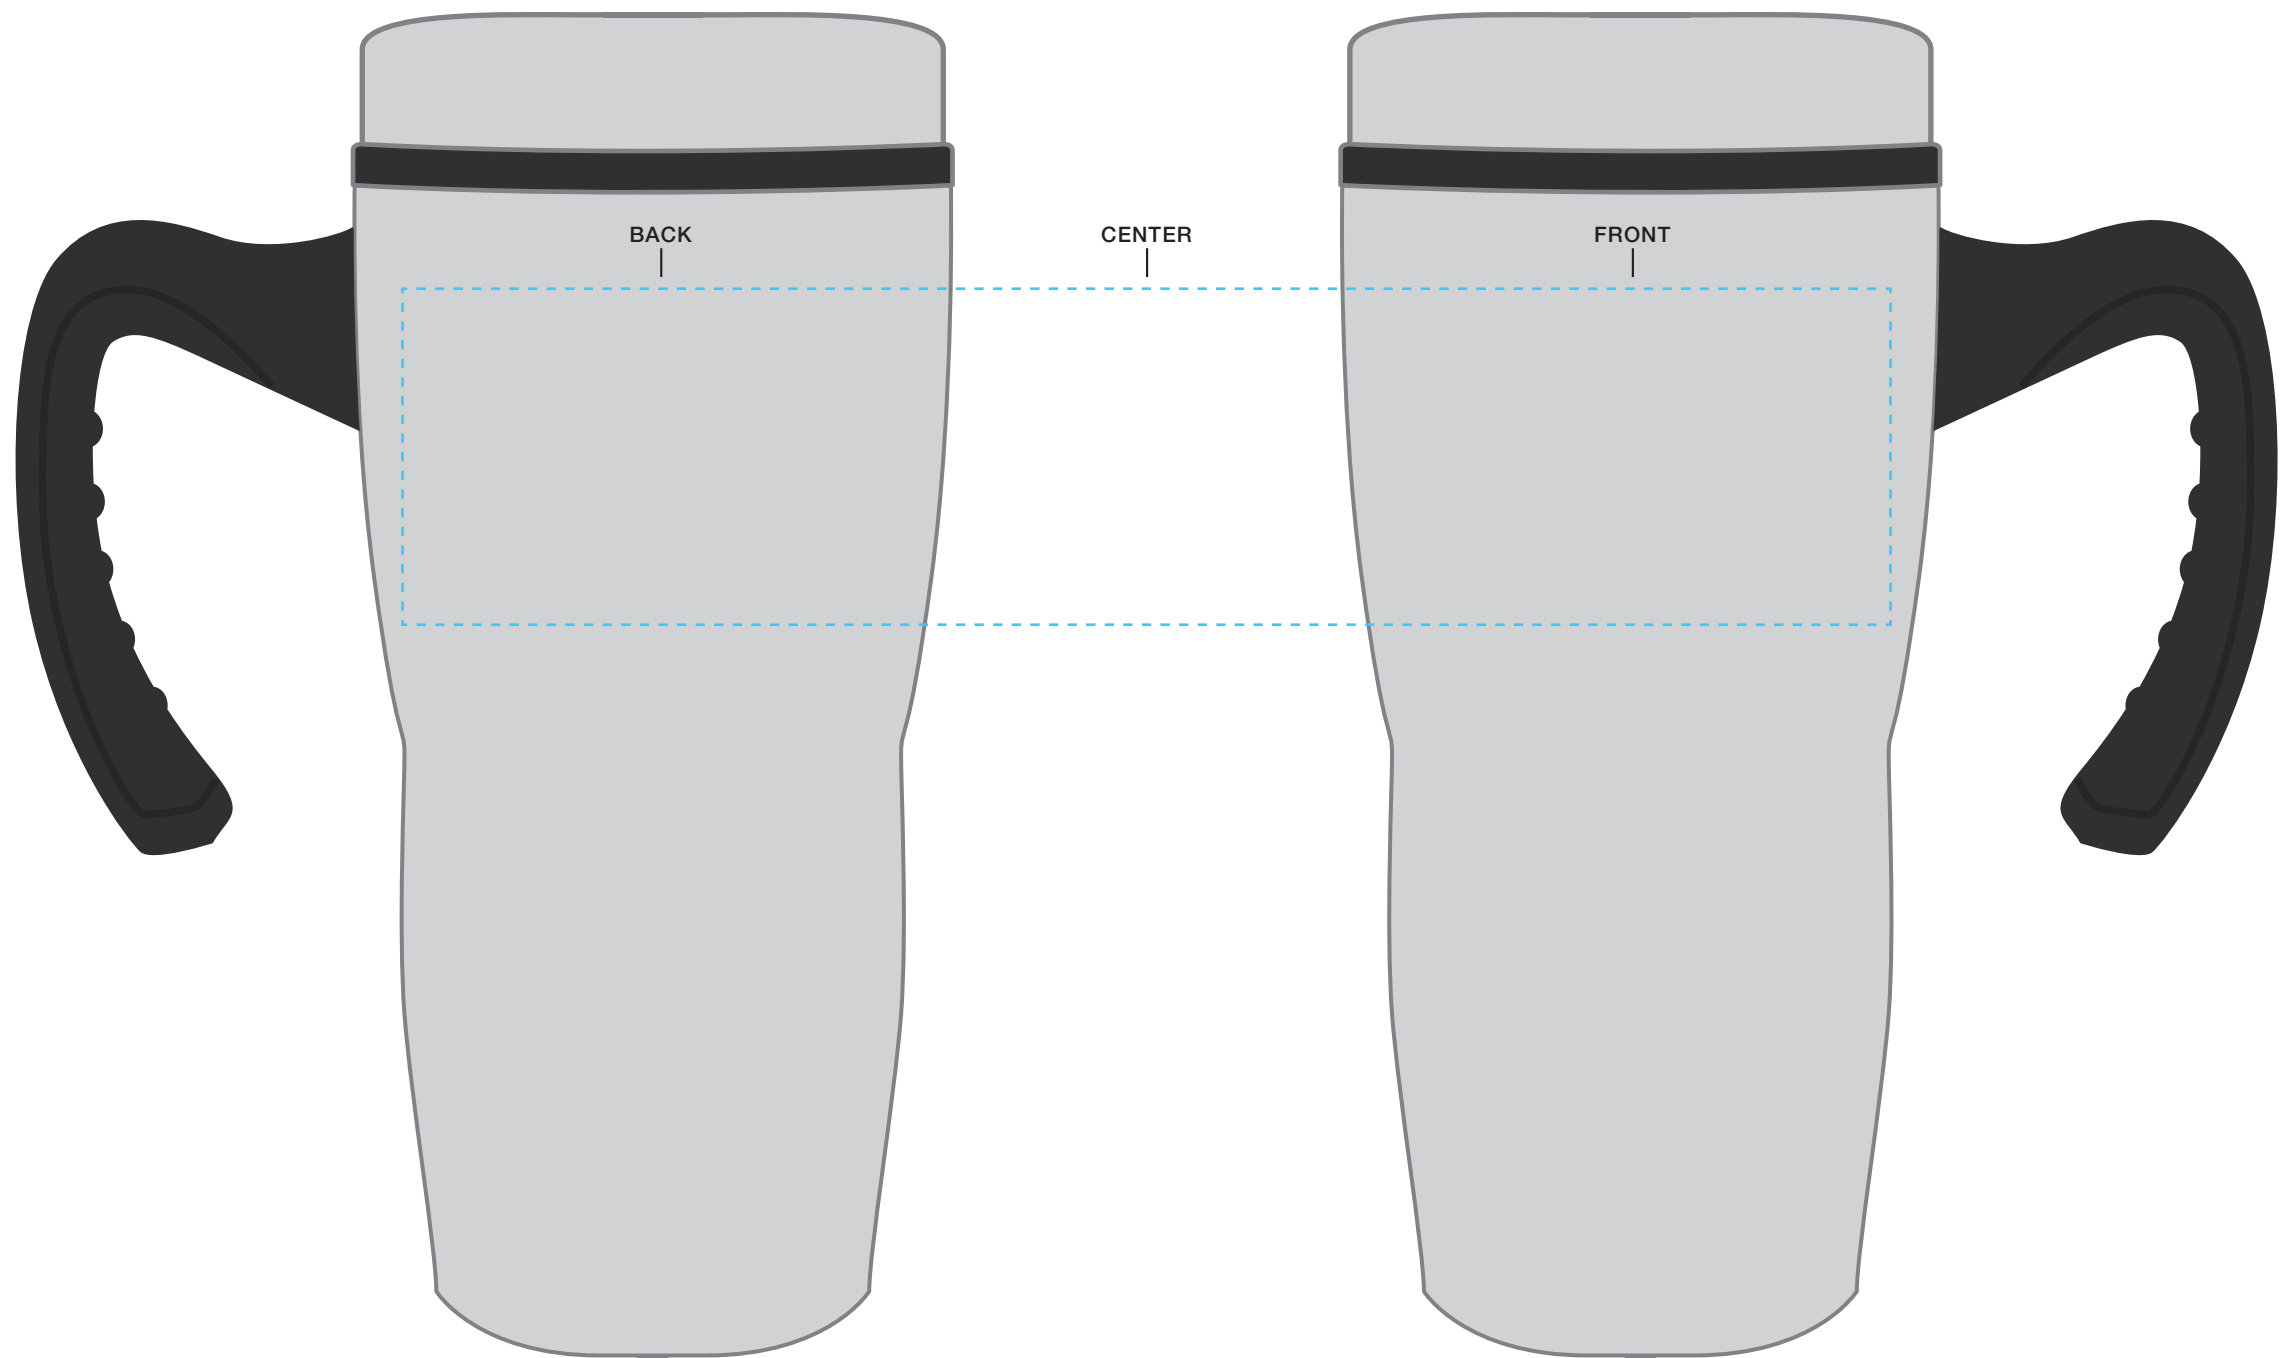

**\*\*CIRCLES/SQUARES WILL WARP ON TAPERED ITEM\*\***

stealth mug  
AVAILABLE IMPRINT AREA [DASHED BLUE LINE]= 1.75" h x 2.75" w x 7.75" wrap

**NOT A PROOF  
FOR CONCEPT PURPOSES ONLY**  
PLEASE DESIGNATE PMS # TO CORRESPONDING COLOR #.  
PLEASE USE PMS COLORS AND OUTLINE ANY FONTS  
BEFORE SENDING IN WITH YOUR ORDER