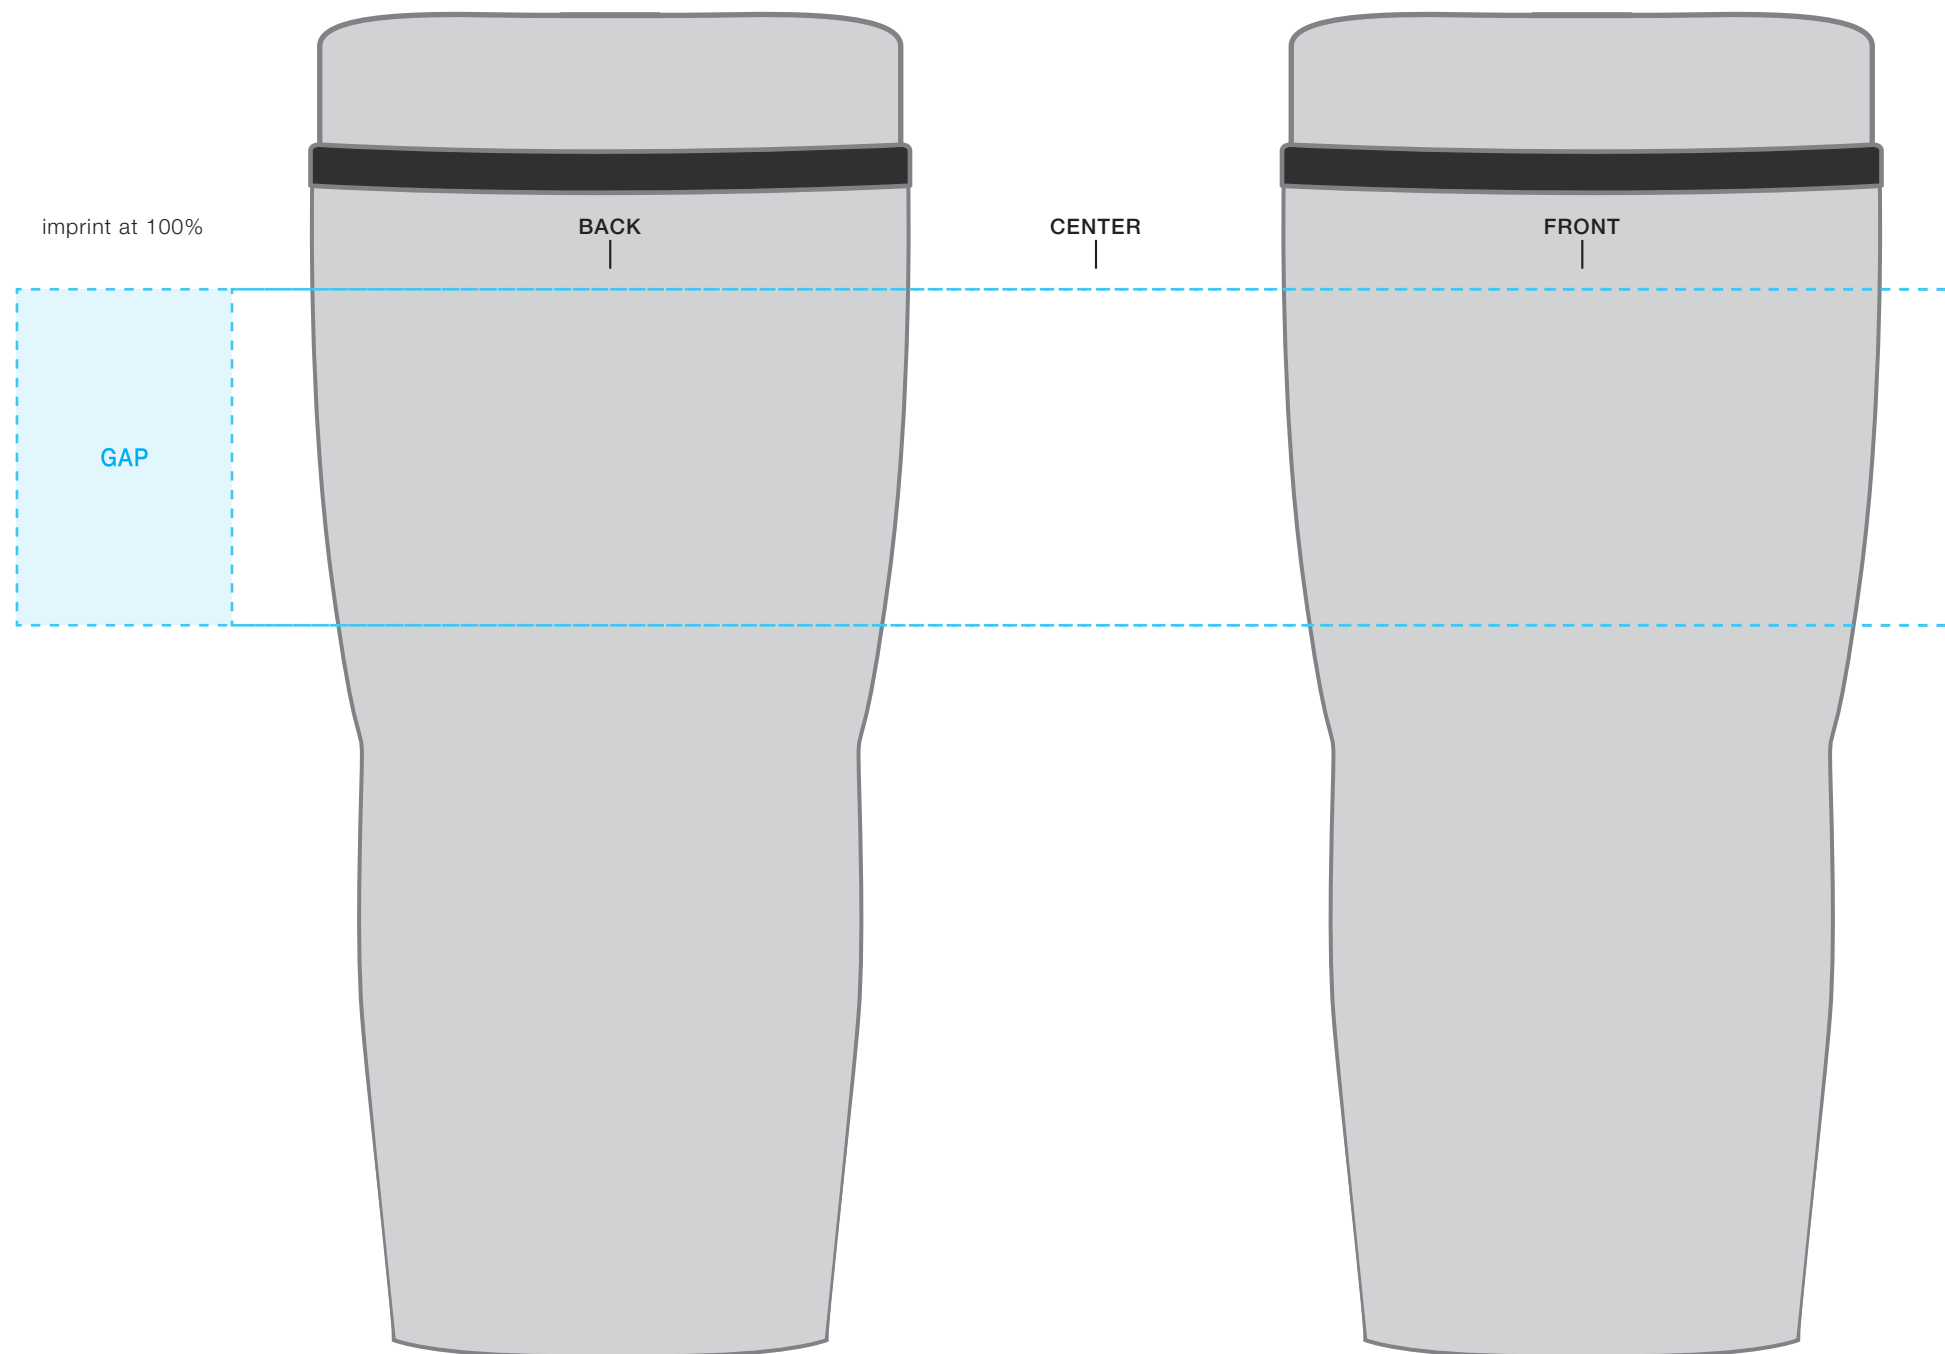

****CIRCLES/SQUARES WILL WARP ON TAPERED ITEM****

stealth tumbler
AVAILABLE IMPRINT AREA [DASHED BLUE LINE]= 1.75" h x 2.75" w x 9" wrap
[10.12" full wrap when printing more than one imprint color]

NOT A PROOF
FOR CONCEPT PURPOSES ONLY
PLEASE DESIGNATE PMS # TO CORRESPONDING COLOR #.
PLEASE USE PMS COLORS AND OUTLINE ANY FONTS
BEFORE SENDING IN WITH YOUR ORDER