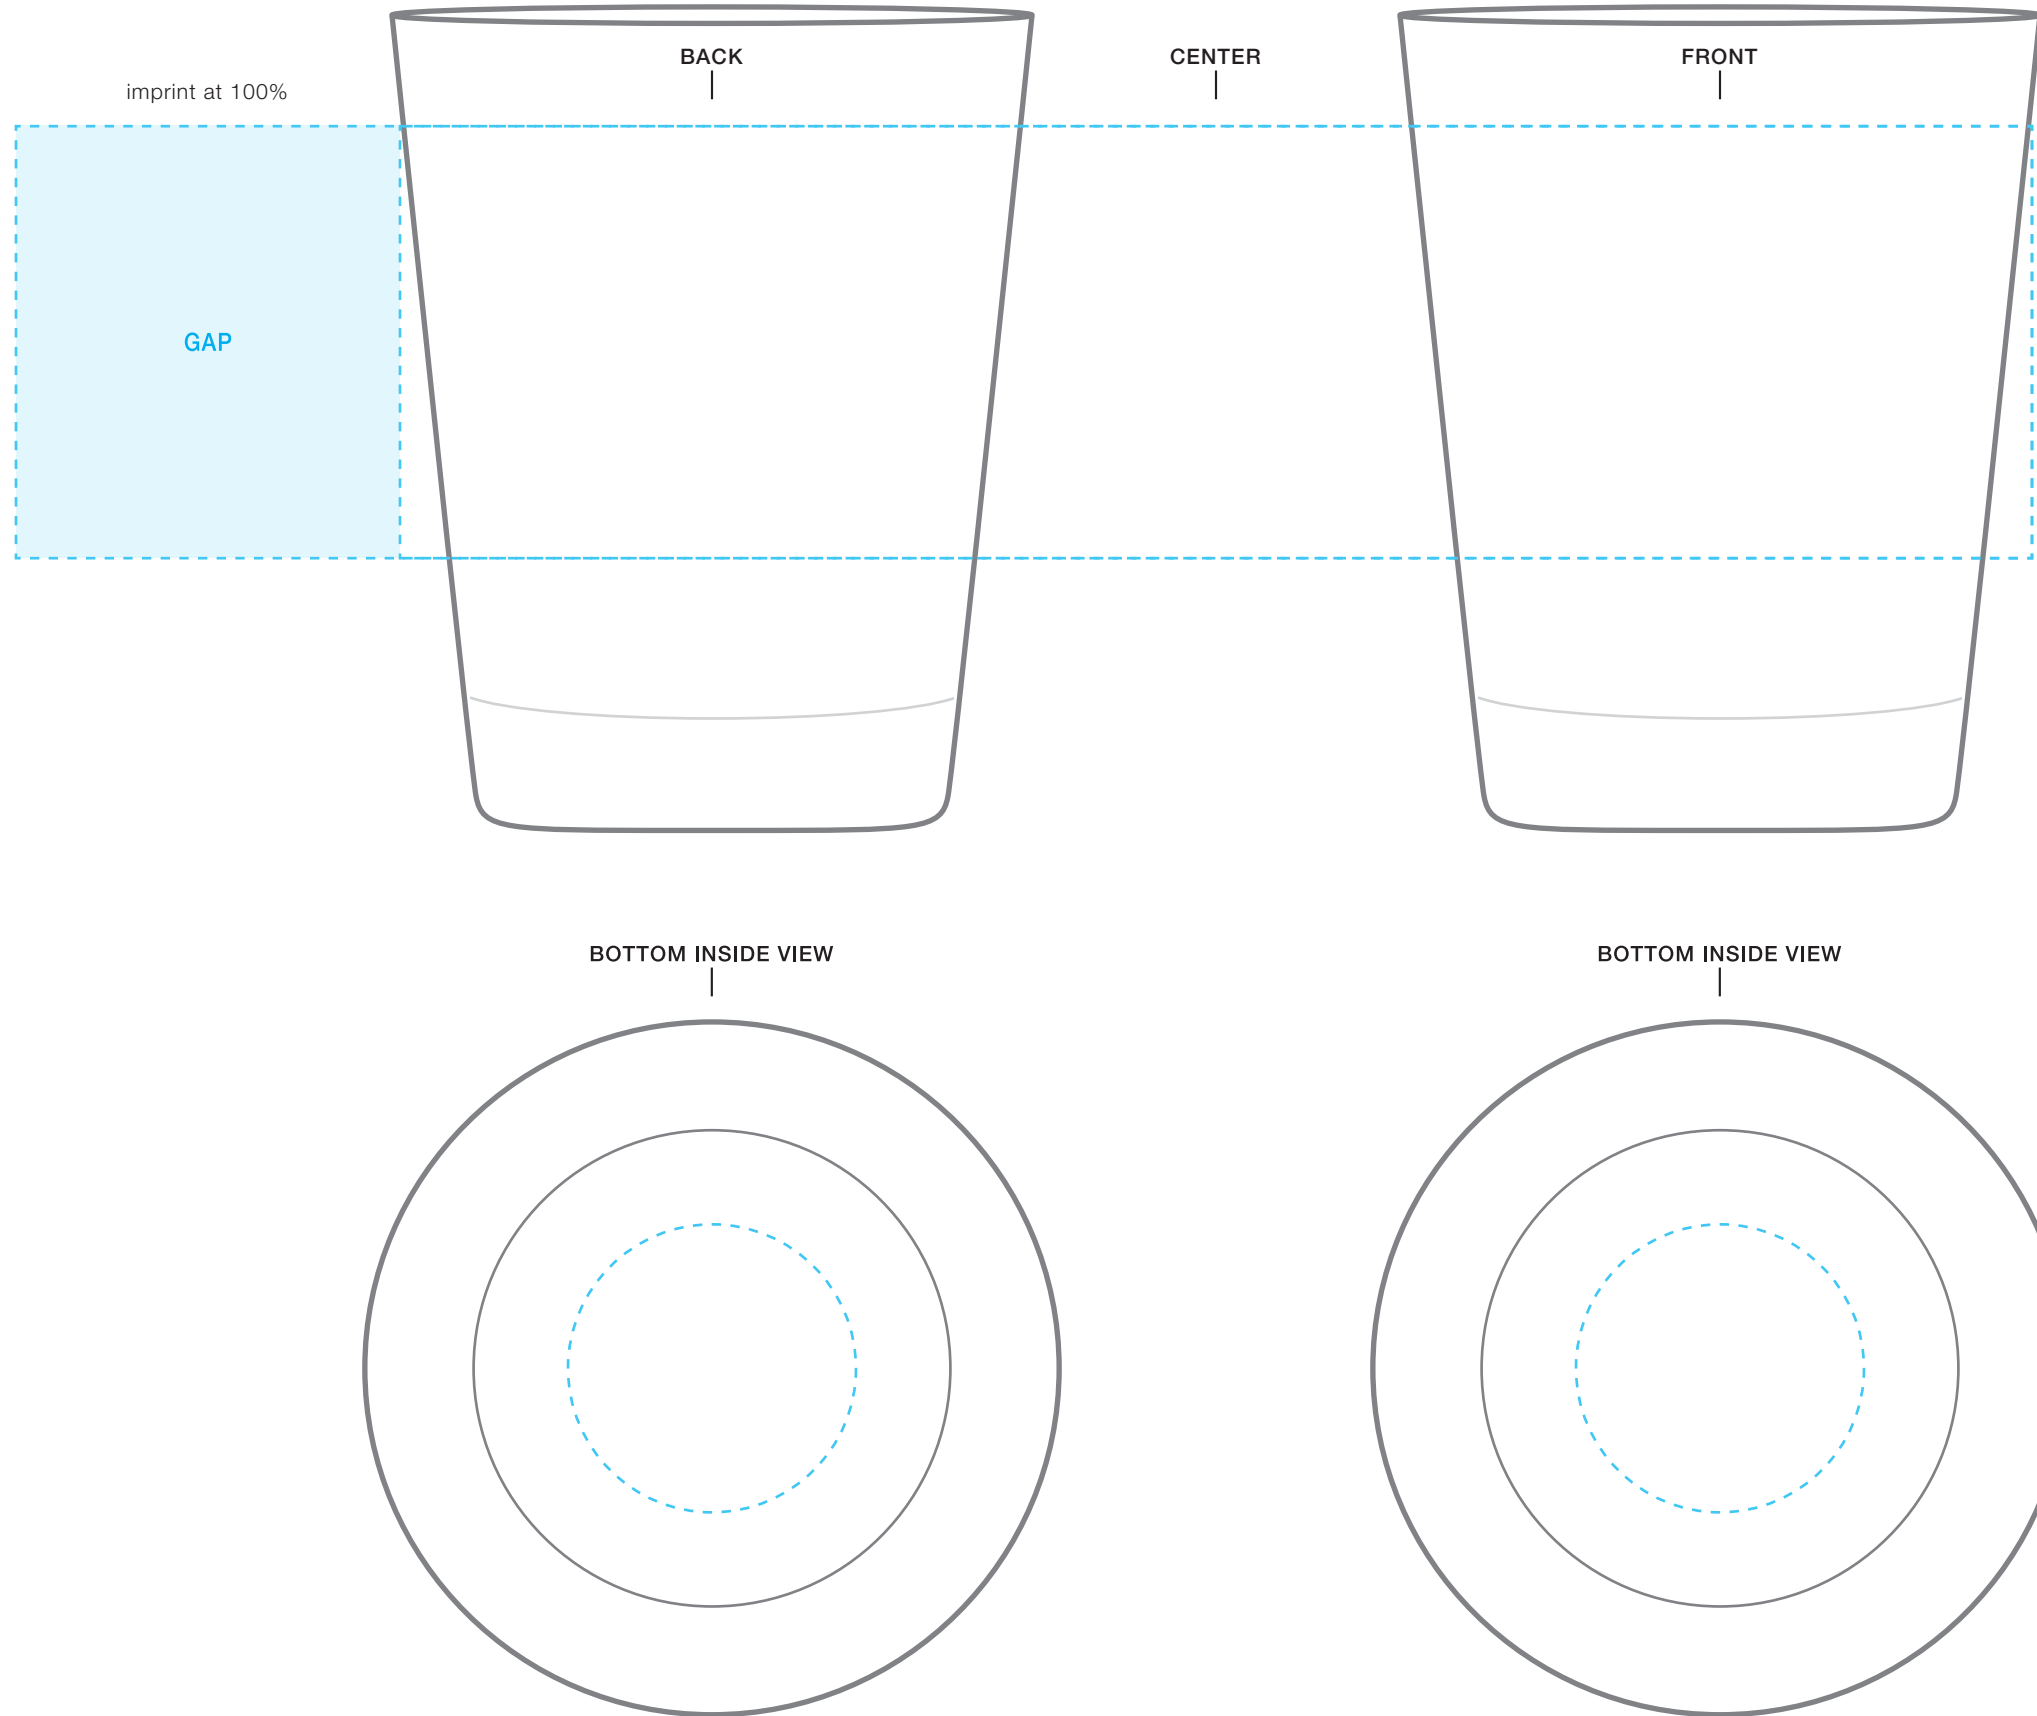

**\*\*CIRCLES/SQUARES WILL WARP DUE TO THE SHAPE OF THE ITEM\*\***

**hi-ball**  
AVAILABLE BOTTLE IMPRINT AREA [DASHED BLUE LINE]= 2.25" h x 3"w x 8.5" wrap base imprint (1 color only) 1.5"  
[ 10.5" full wrap when printing more than one imprint color ]