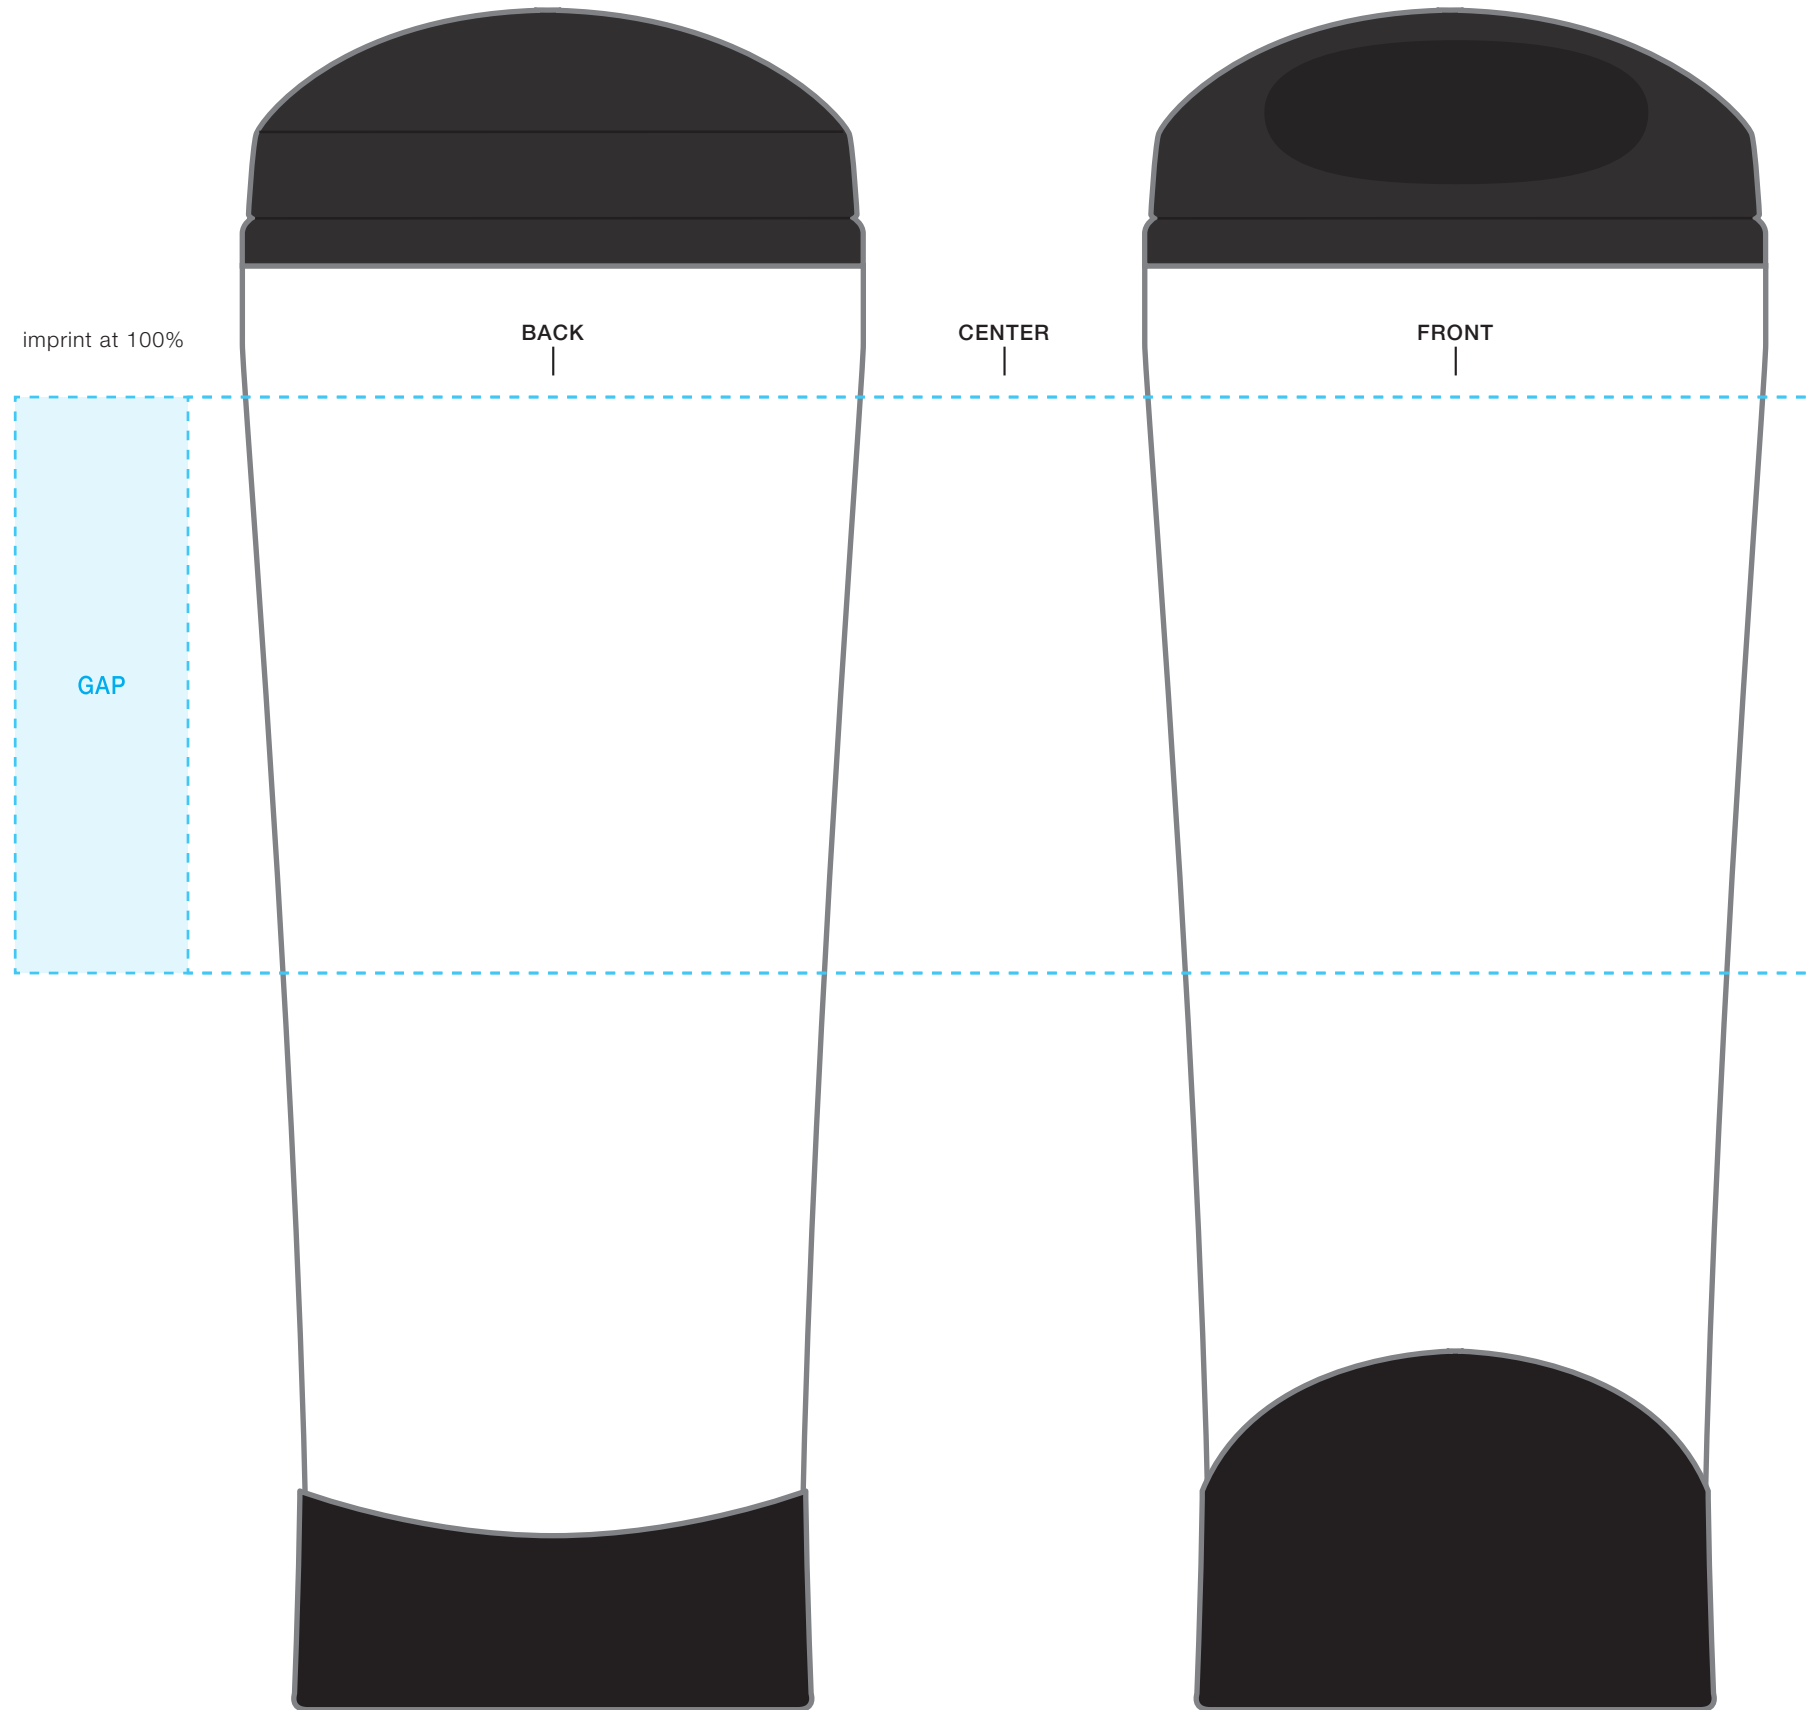

****CIRCLES AND/OR SQUARES WILL WARP DUE TO THE SHAPE OF THE ITEM****

cara sport
AVAILABLE IMPRINT AREA [DASHED BLUE LINE]= 3" h x 2.75" w x 8.5" wrap
[9.4" full wrap when printing more than one imprint color]