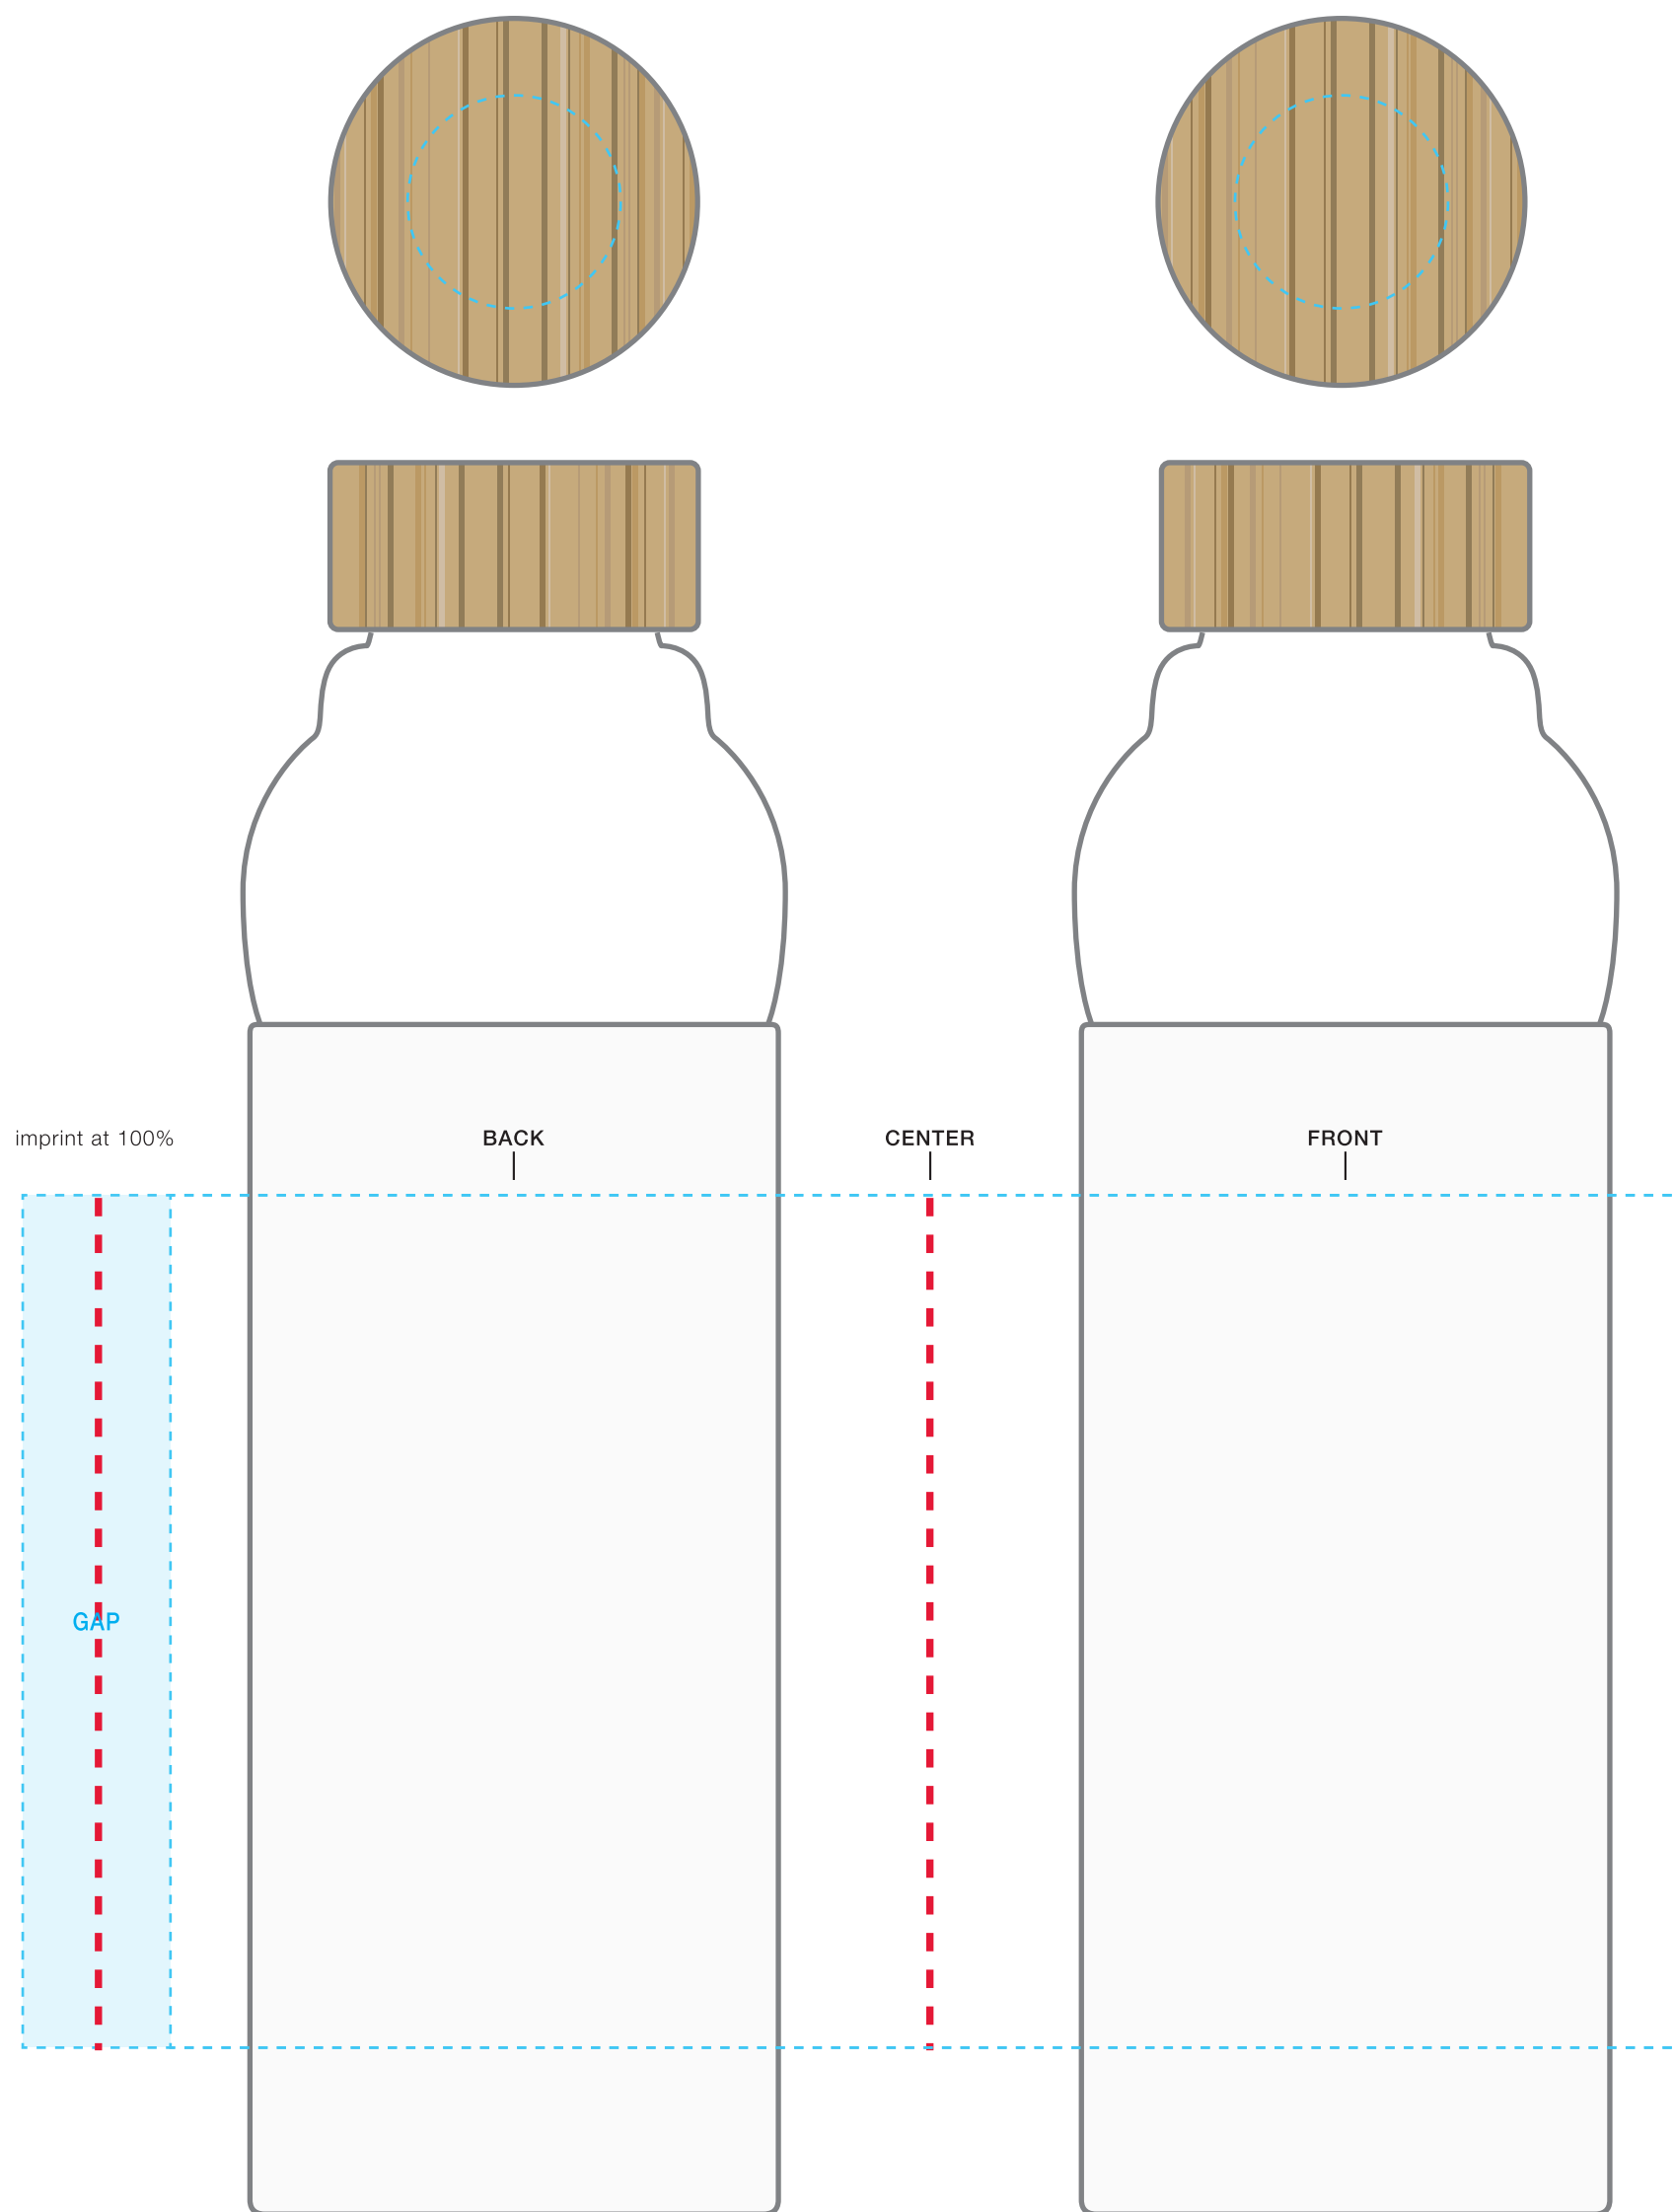

****1 COLOR IMPRINT ONLY - PPP REQUIRED****

18 oz h2go® bali
AVAILABLE BOTTLE IMPRINT AREA [DASHED BLUE LINE]= 4.5" h x 2.75" w x 8" wrap lid imprint (1 color only) 1.125"
[8.78" full wrap when printing more than one imprint color]