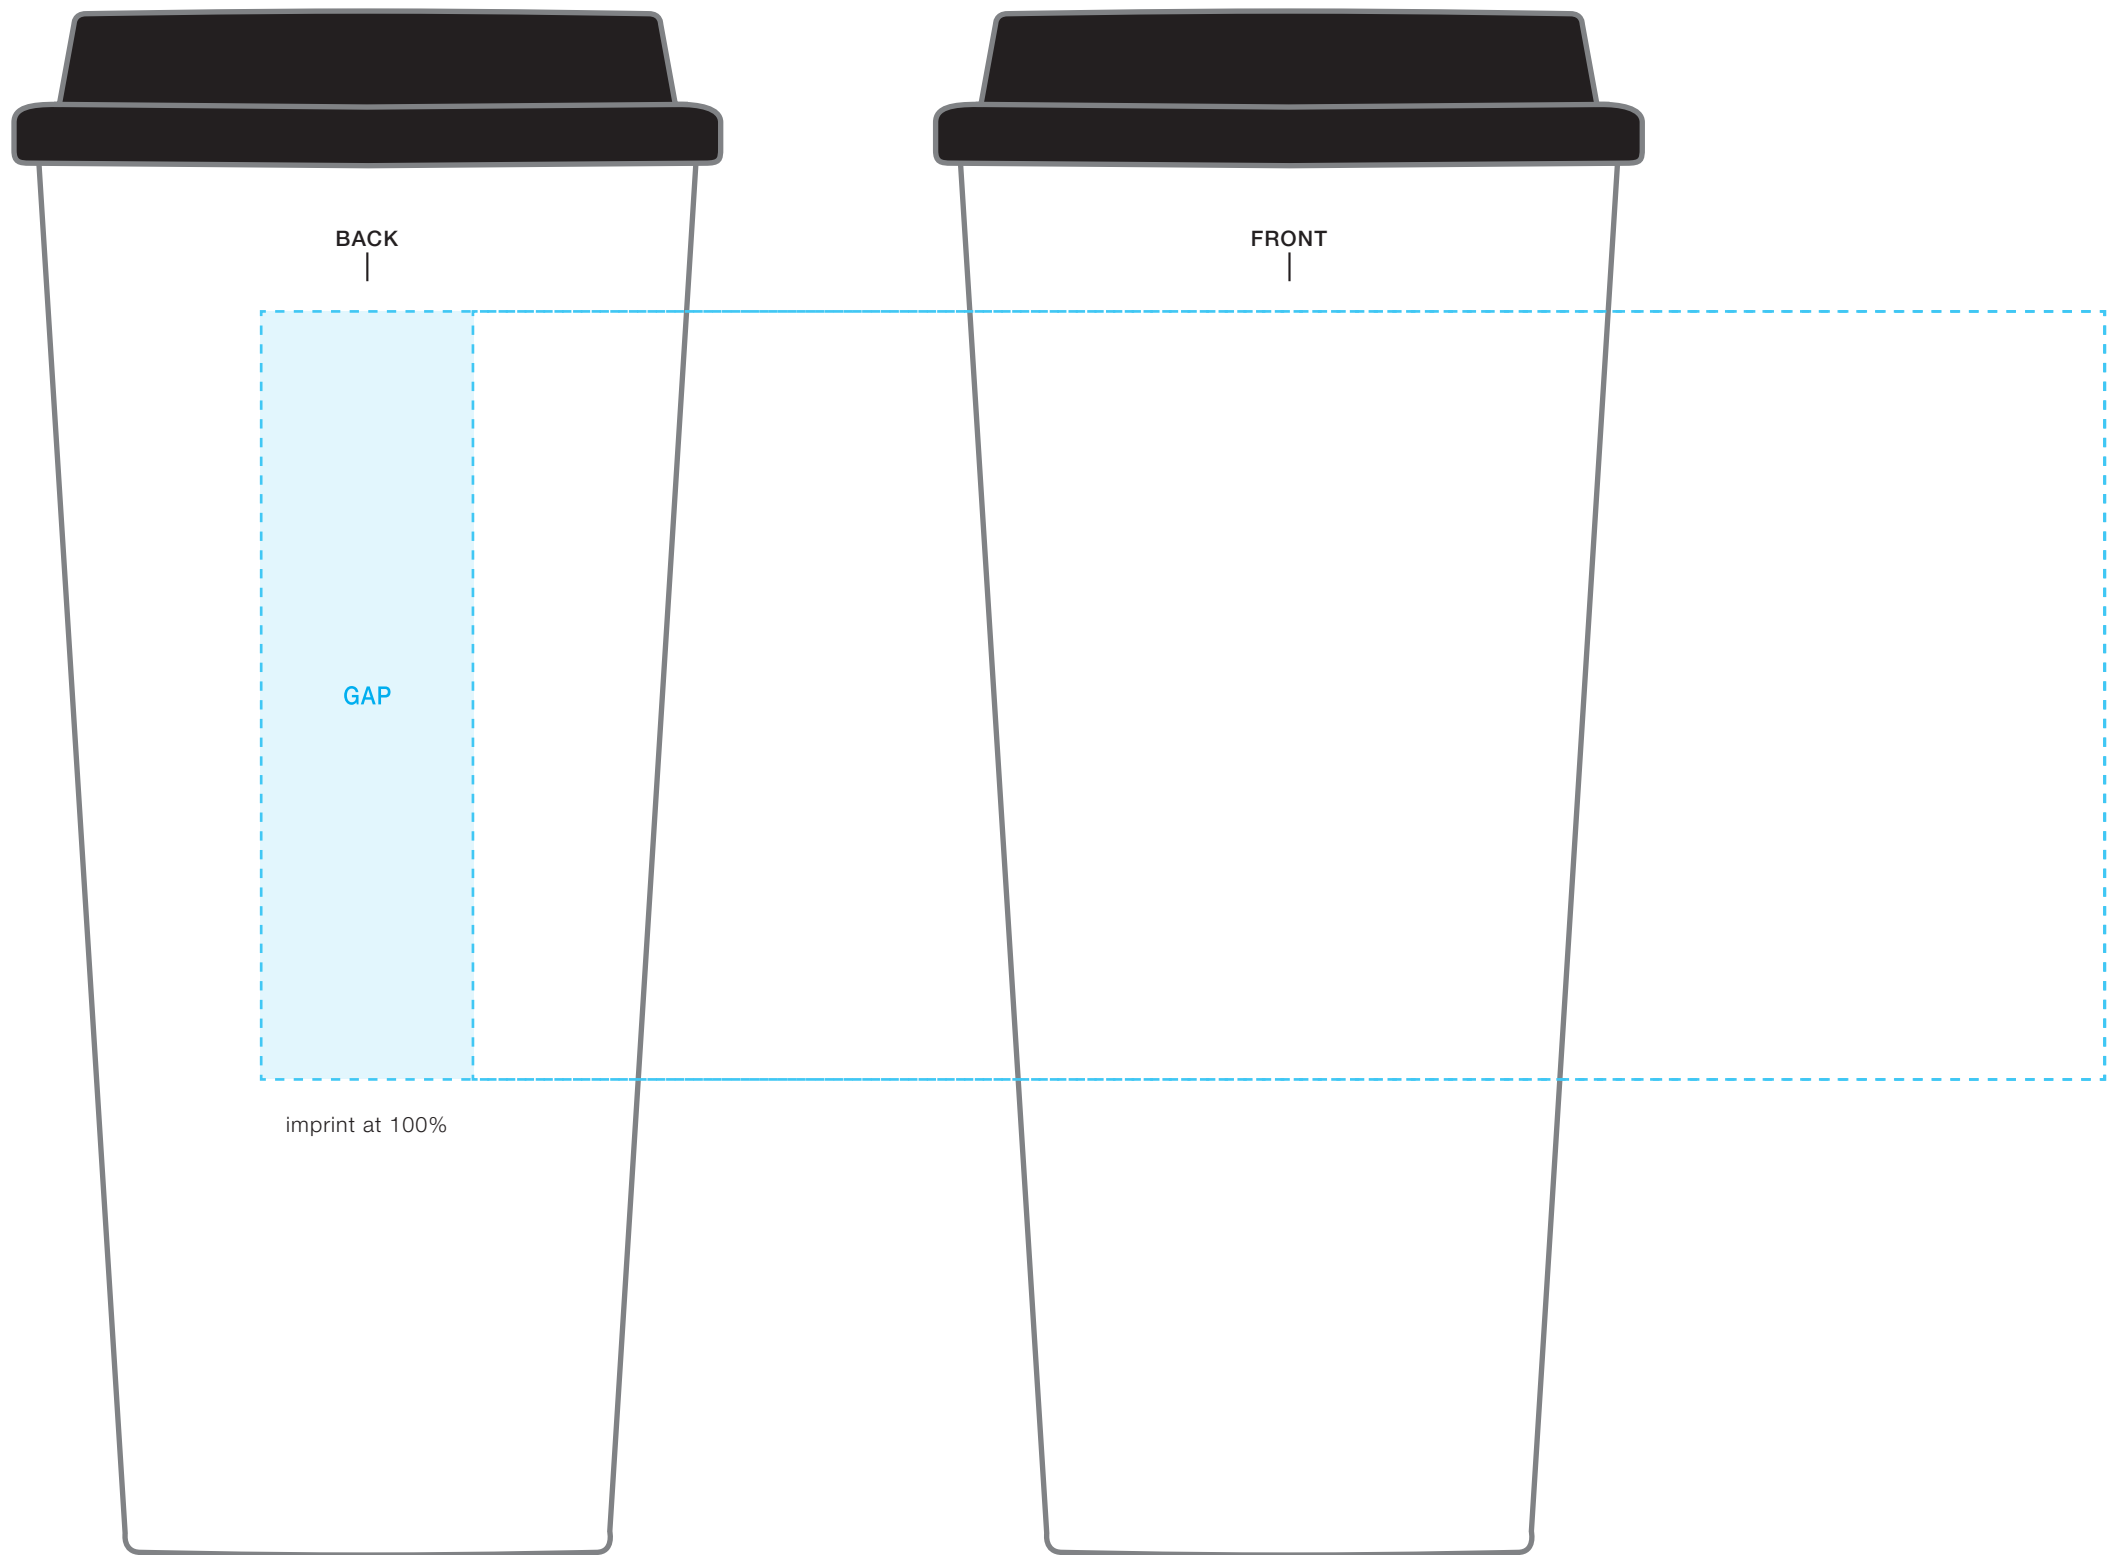

****CIRCLES/SQUARES WILL WARP ON TAPERED ITEM****

20 oz cup2go
AVAILABLE IMPRINT AREA [DASHED BLUE LINE]= 4" h x 3" w x 8.5" wrap
[9.6" full wrap when printing more than one imprint color]

**NOT A PROOF
FOR CONCEPT PURPOSES ONLY**
PLEASE DESIGNATE PMS # TO CORRESPONDING COLOR #.
PLEASE USE PMS COLORS AND OUTLINE ANY FONTS
BEFORE SENDING IN WITH YOUR ORDER