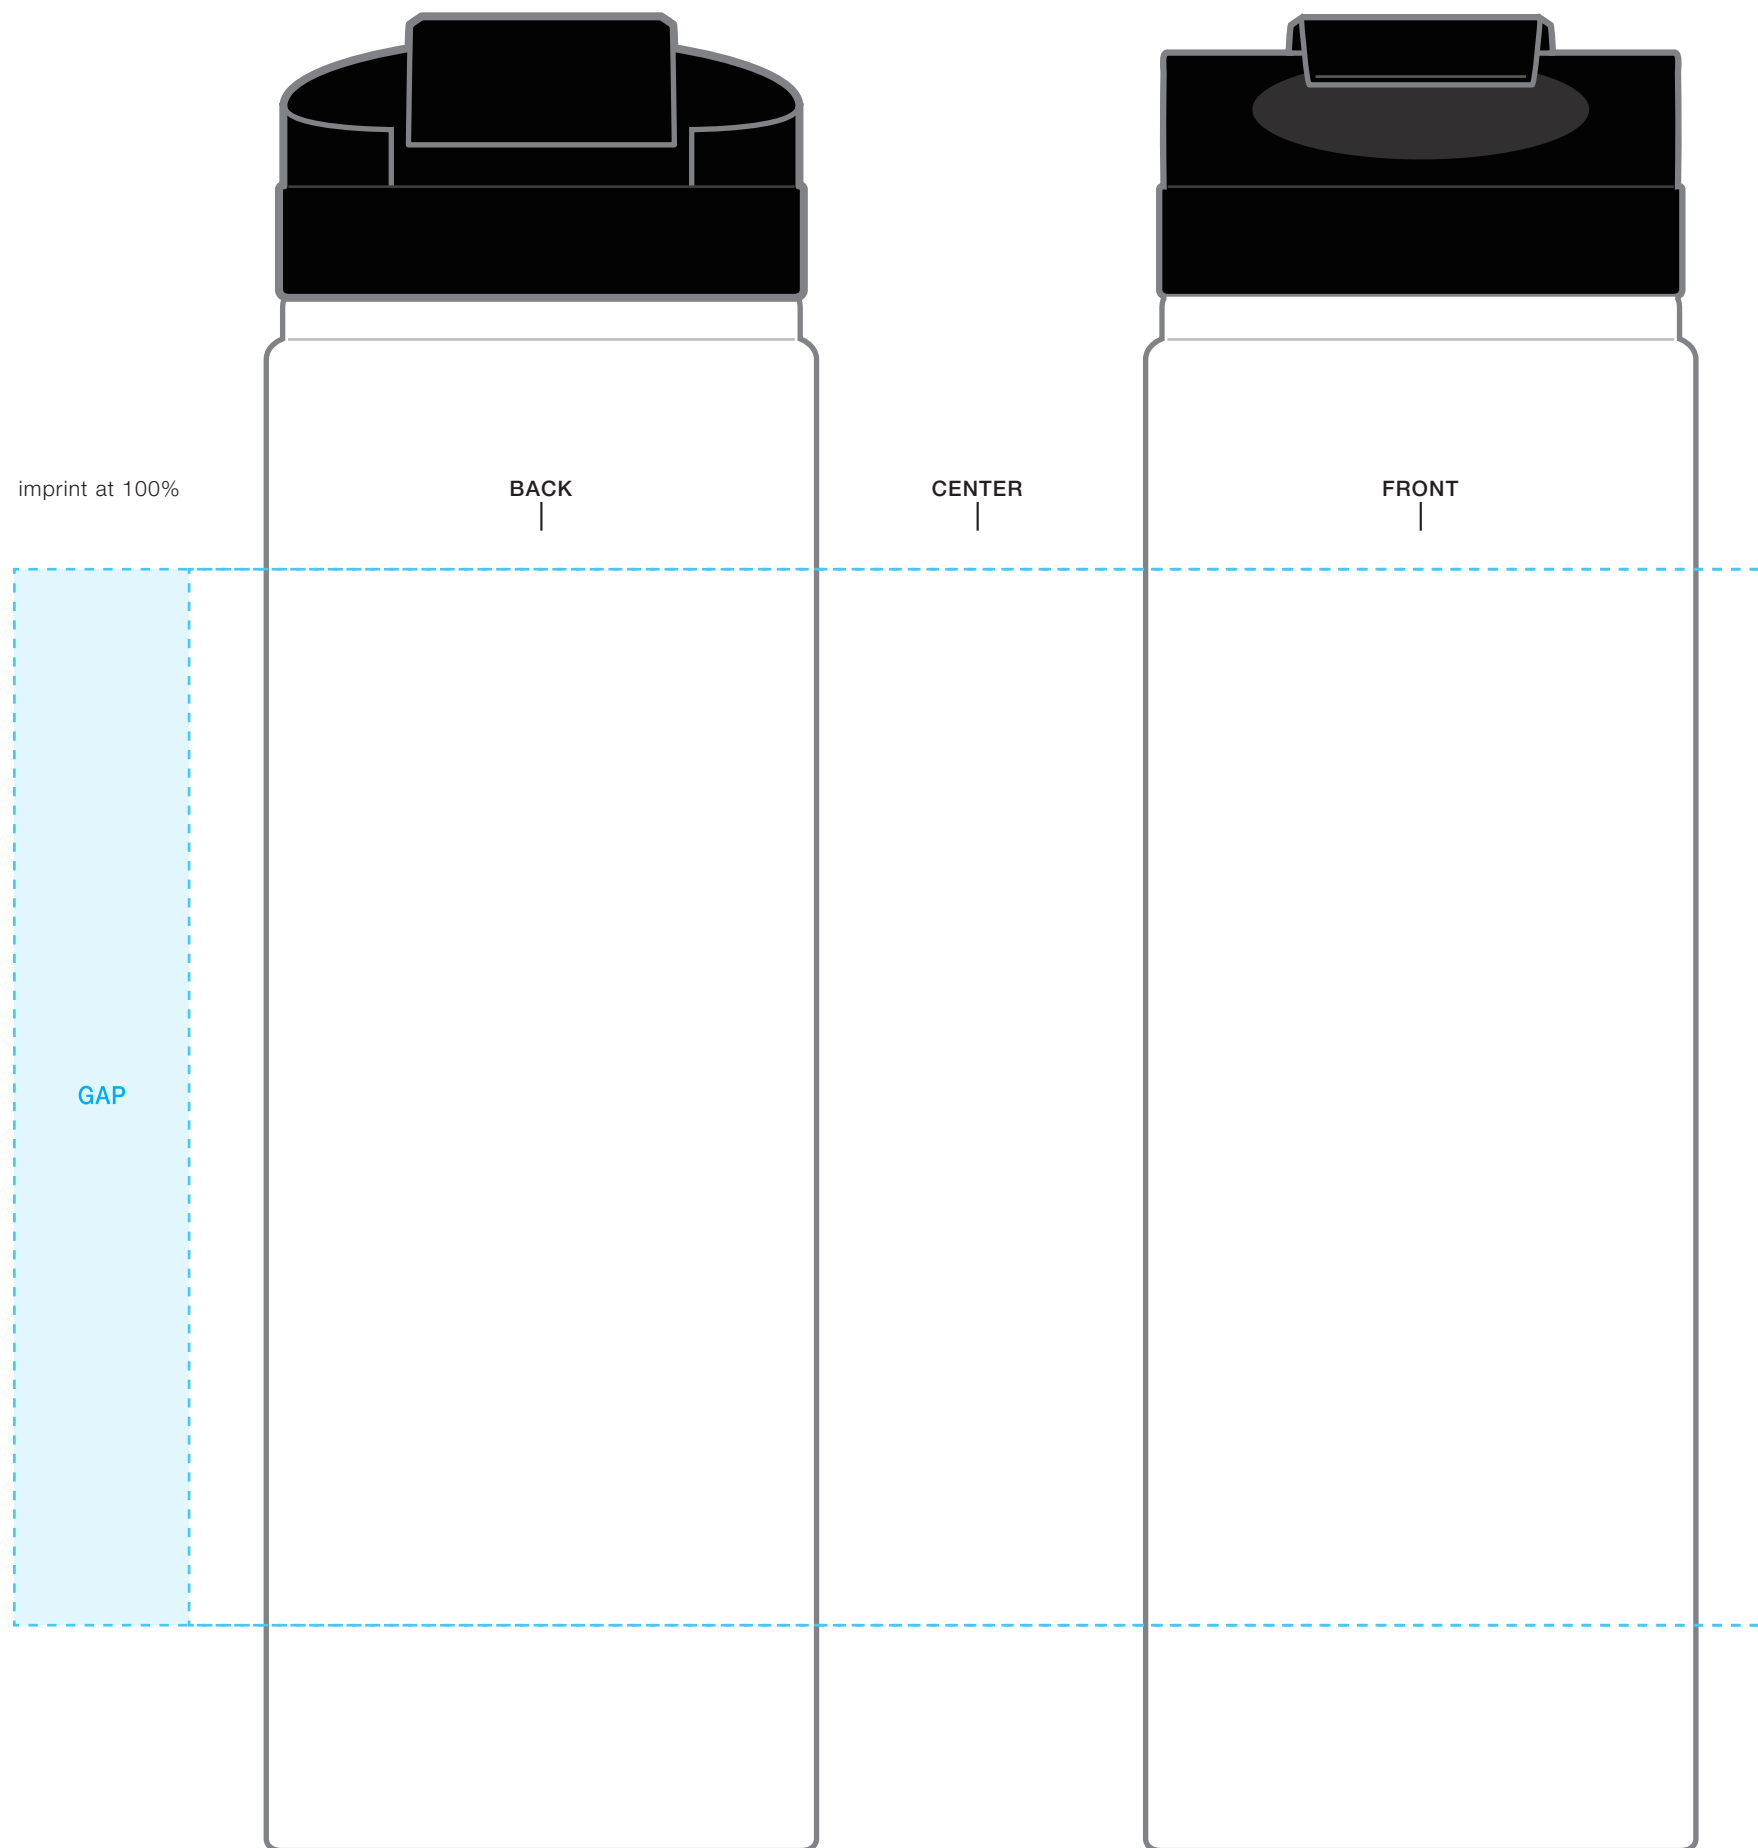

****IMPRINT WILL TAKE ON TEXTURE OF ITEM POWDER COAT SURFACE****

h2go® nexus 20oz
AVAILABLE BOTTLE IMPRINT AREA [DASHED BLUE LINE]= 5.5"h x 2.75"w x 8.25" wrap
[9.16" full wrap when printing more than one imprint color]