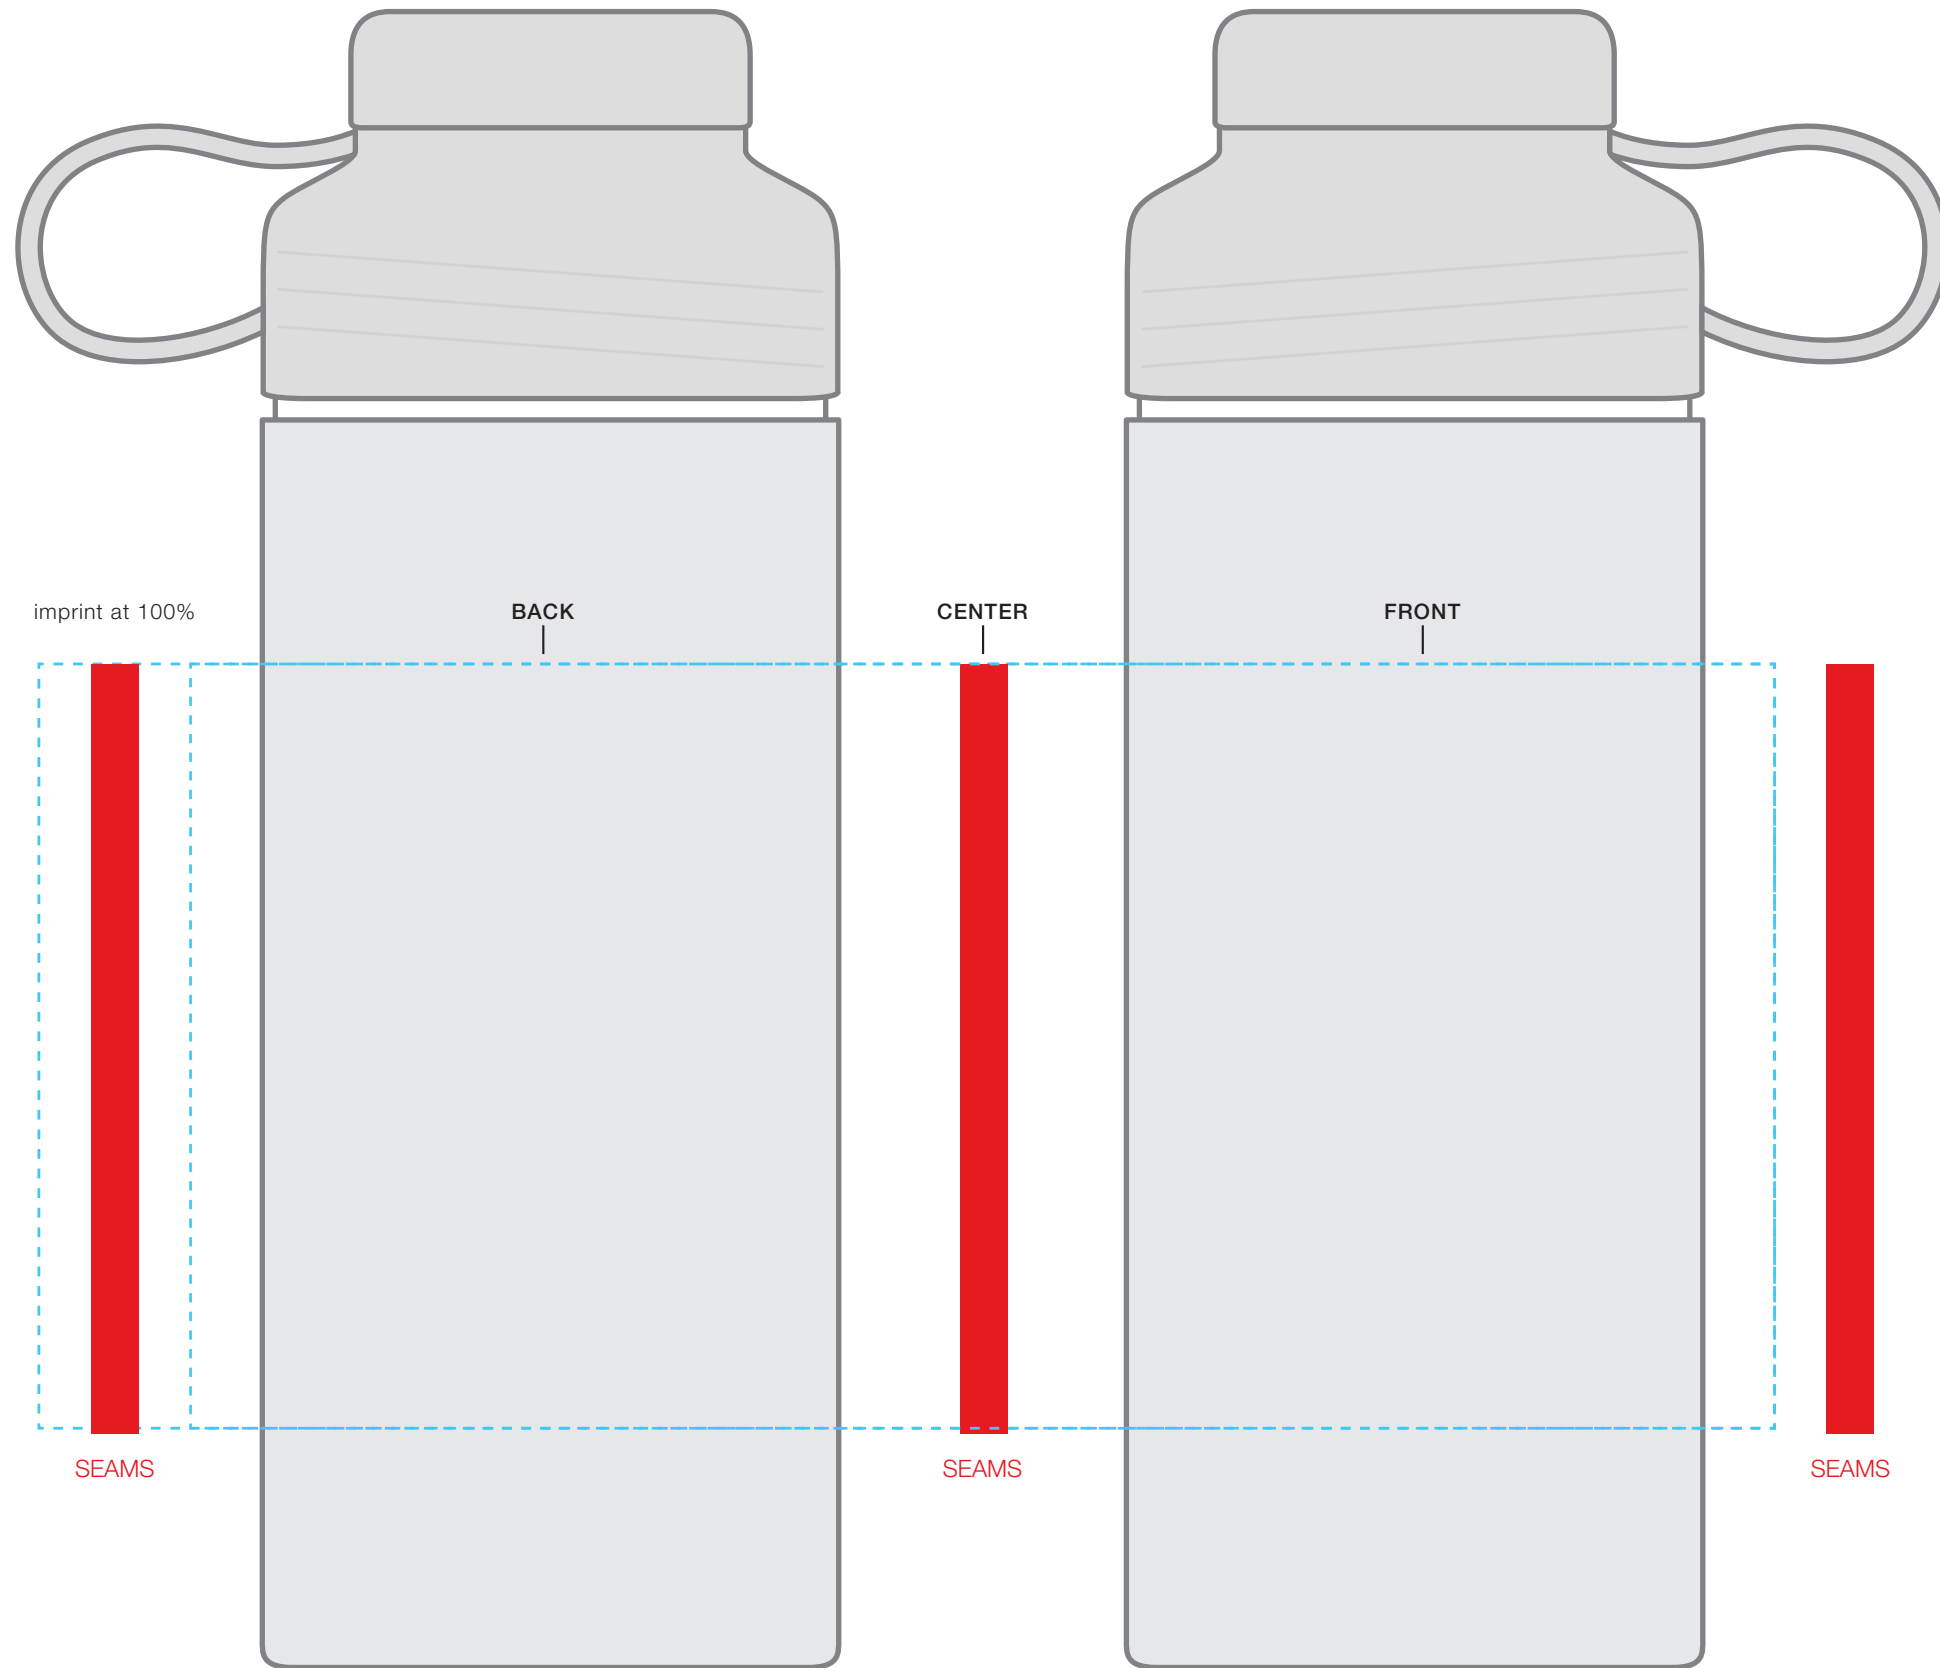

PPP required (ink is semi-matte in appearance)

White ink is slightly transparent - color of sleeve may show through

h2go® zen

AVAILABLE IMPRINT AREA [DASHED BLUE LINE]= 4" h x 2.75" w x 8.25" wrap, one color imprint only
[black / white / clear / red / blue]