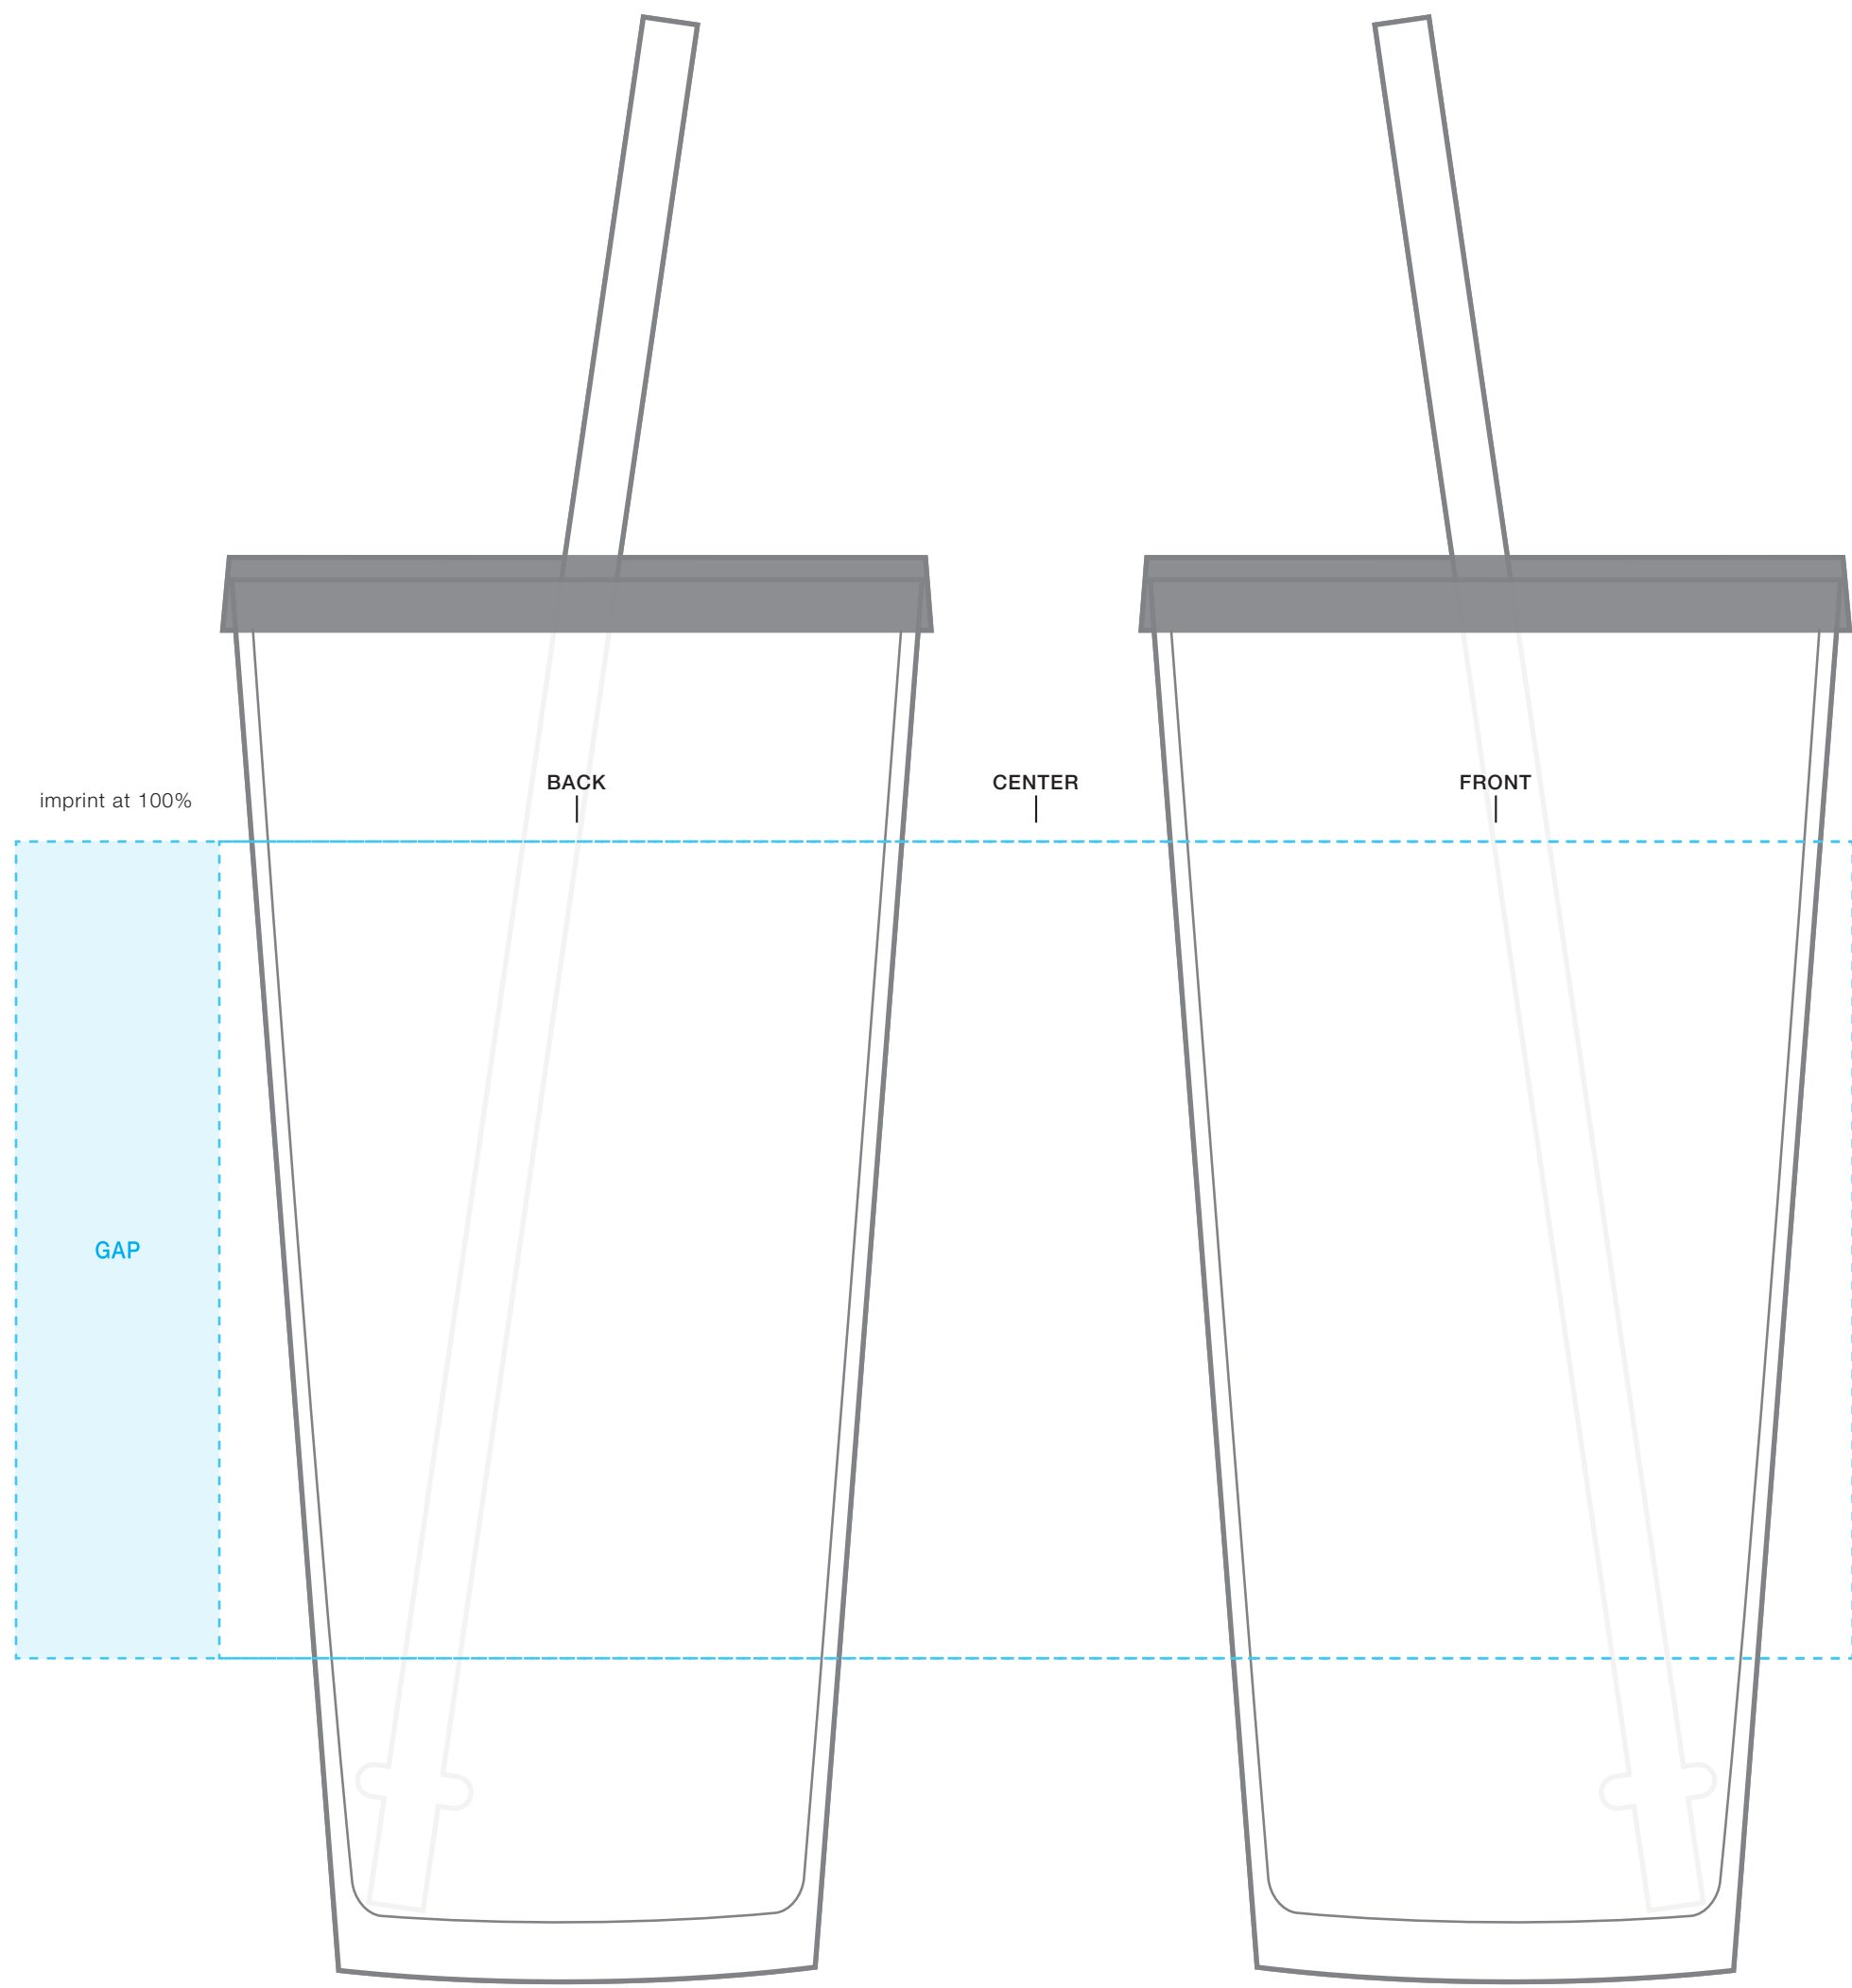

****CIRCLES/SQUARES WILL WARP ON TAPERED ITEM****

20 oz spirit with color lid
AVAILABLE IMPRINT AREA [DASHED BLUE LINE]= 4.5" h x 3.25" w x 9" wrap
[10.12" full wrap when printing more than one imprint color]

**NOT A PROOF
FOR CONCEPT PURPOSES ONLY**
PLEASE DESIGNATE PMS # TO CORRESPONDING COLOR #.
PLEASE USE PMS COLORS AND OUTLINE ANY FONTS
BEFORE SENDING IN WITH YOUR ORDER