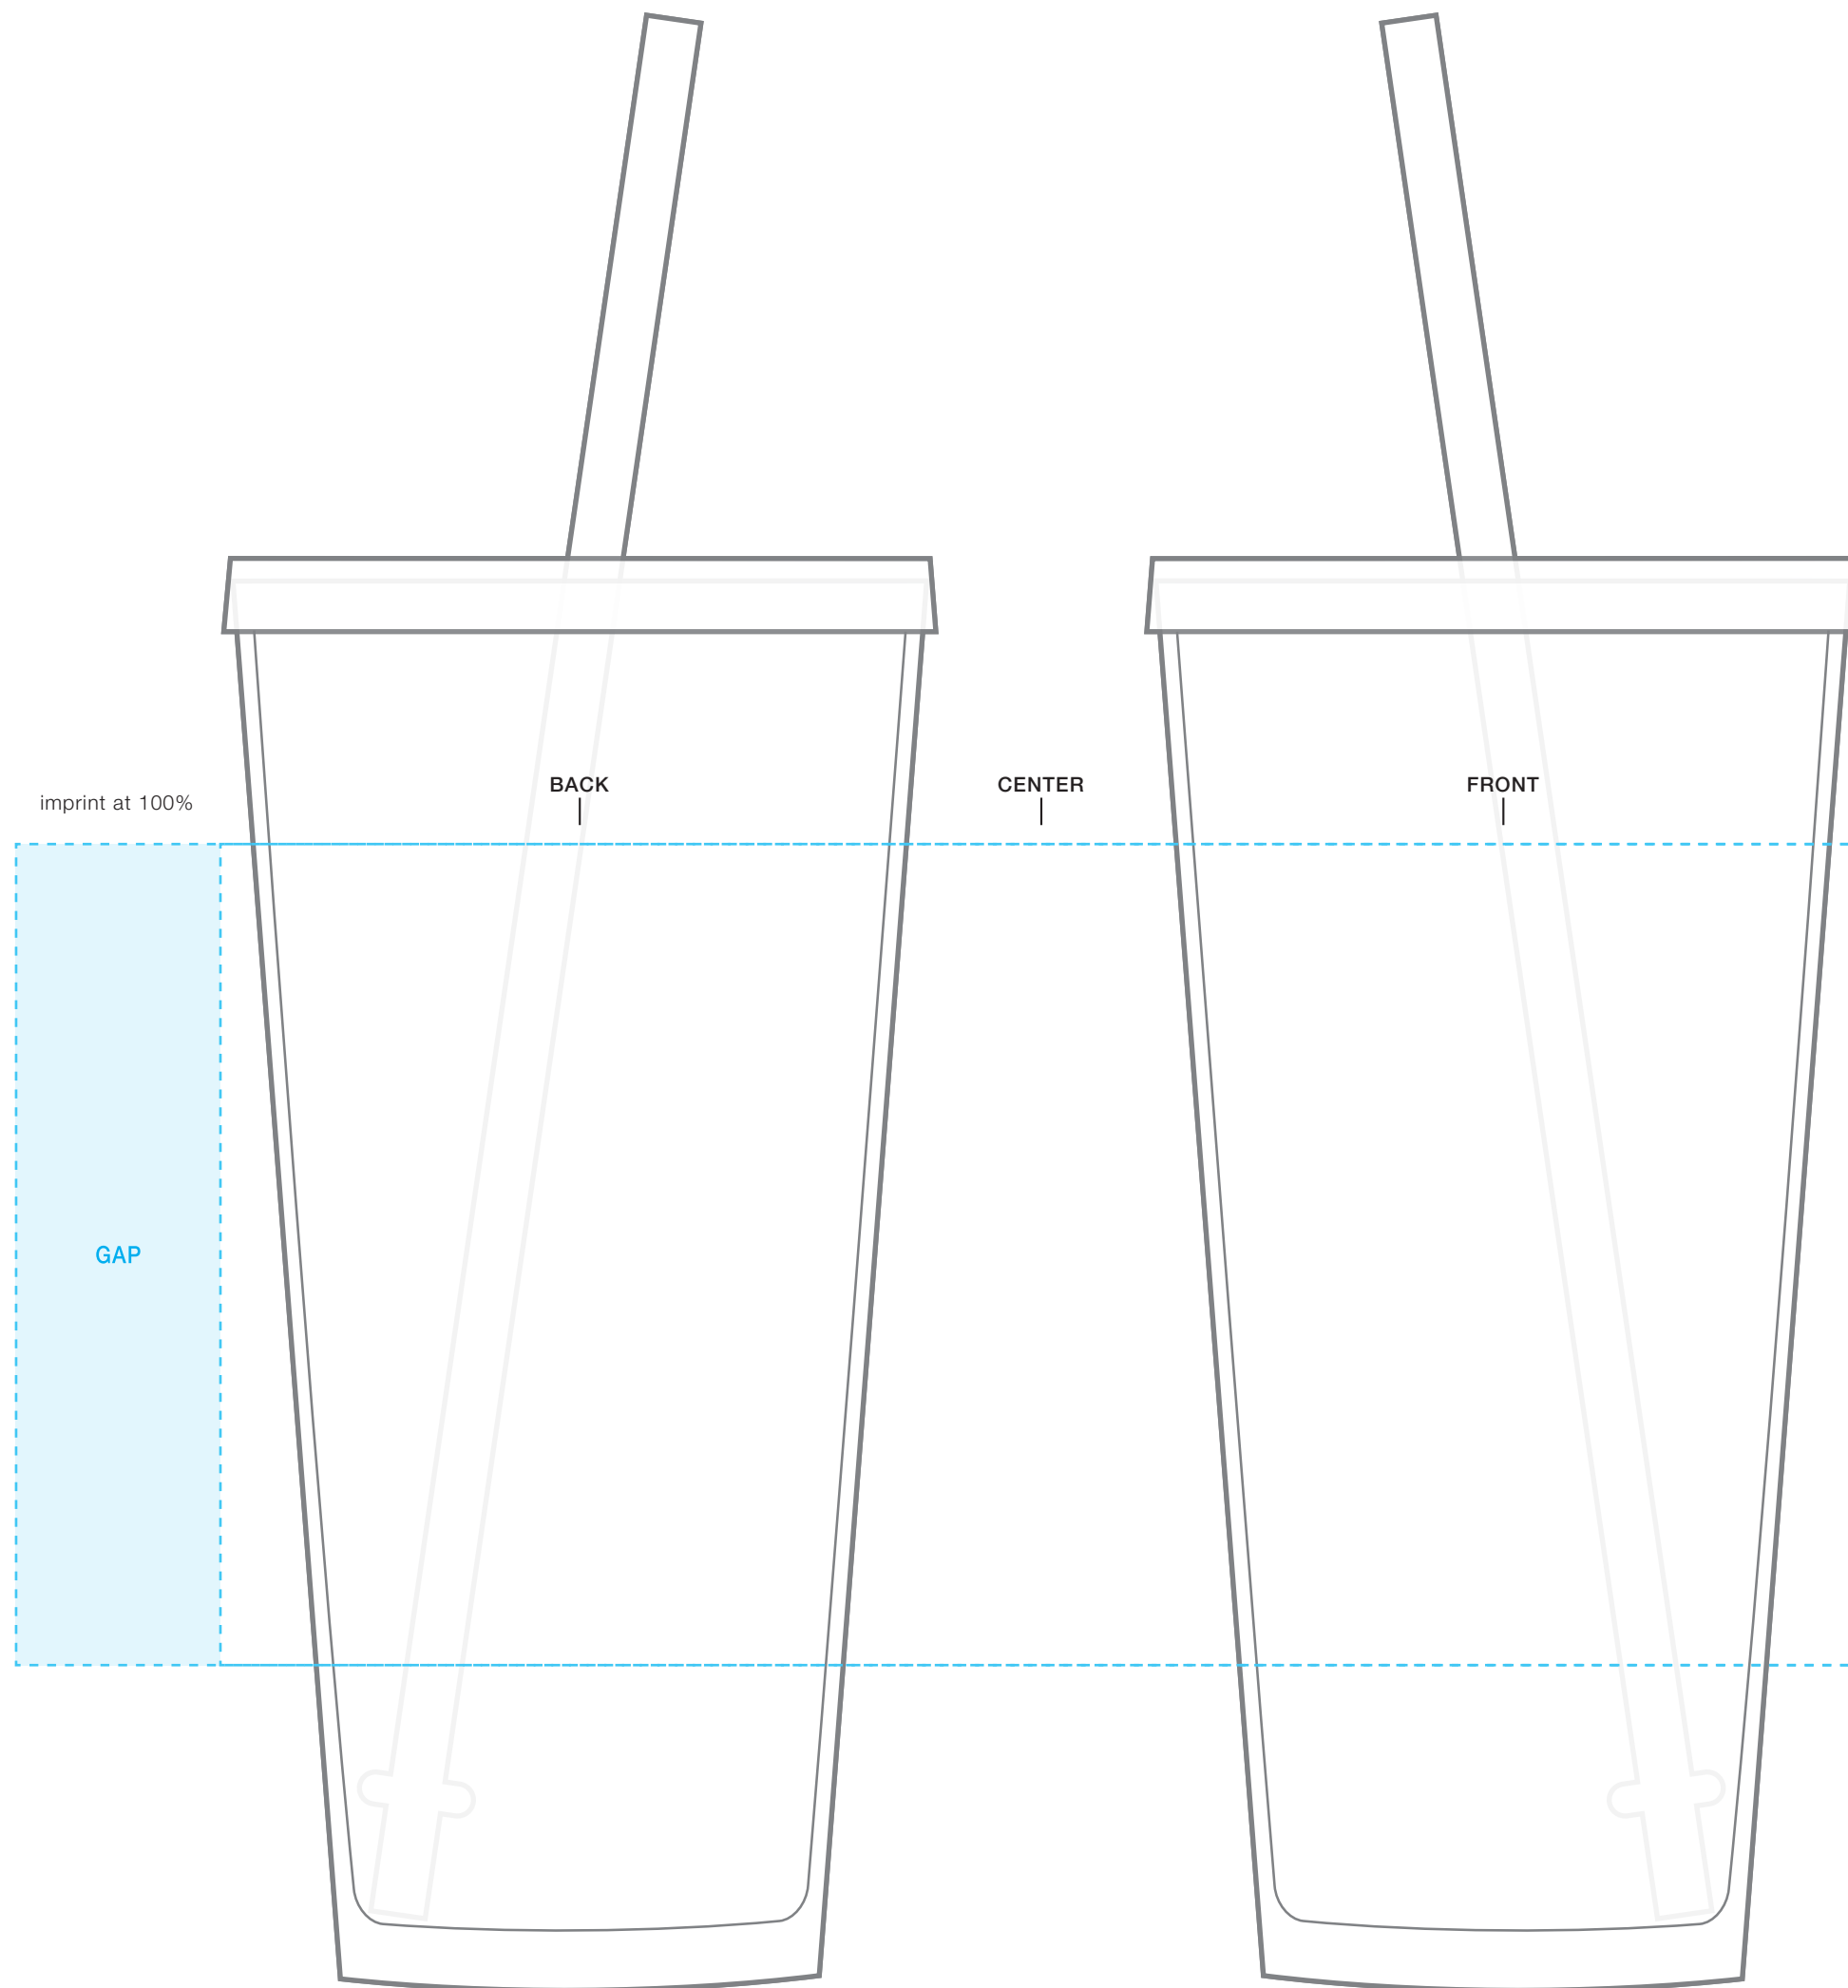

**\*\*CIRCLES/SQUARES WILL WARP ON TAPERED ITEM\*\***

20 oz spirit  
AVAILABLE IMPRINT AREA [DASHED BLUE LINE]= 4.5" h x 3.25" w x 9" wrap  
[ 10.12" full wrap when printing more than one imprint color ]

**NOT A PROOF  
FOR CONCEPT PURPOSES ONLY**  
PLEASE DESIGNATE PMS # TO CORRESPONDING COLOR #.  
PLEASE USE PMS COLORS AND OUTLINE ANY FONTS  
BEFORE SENDING IN WITH YOUR ORDER