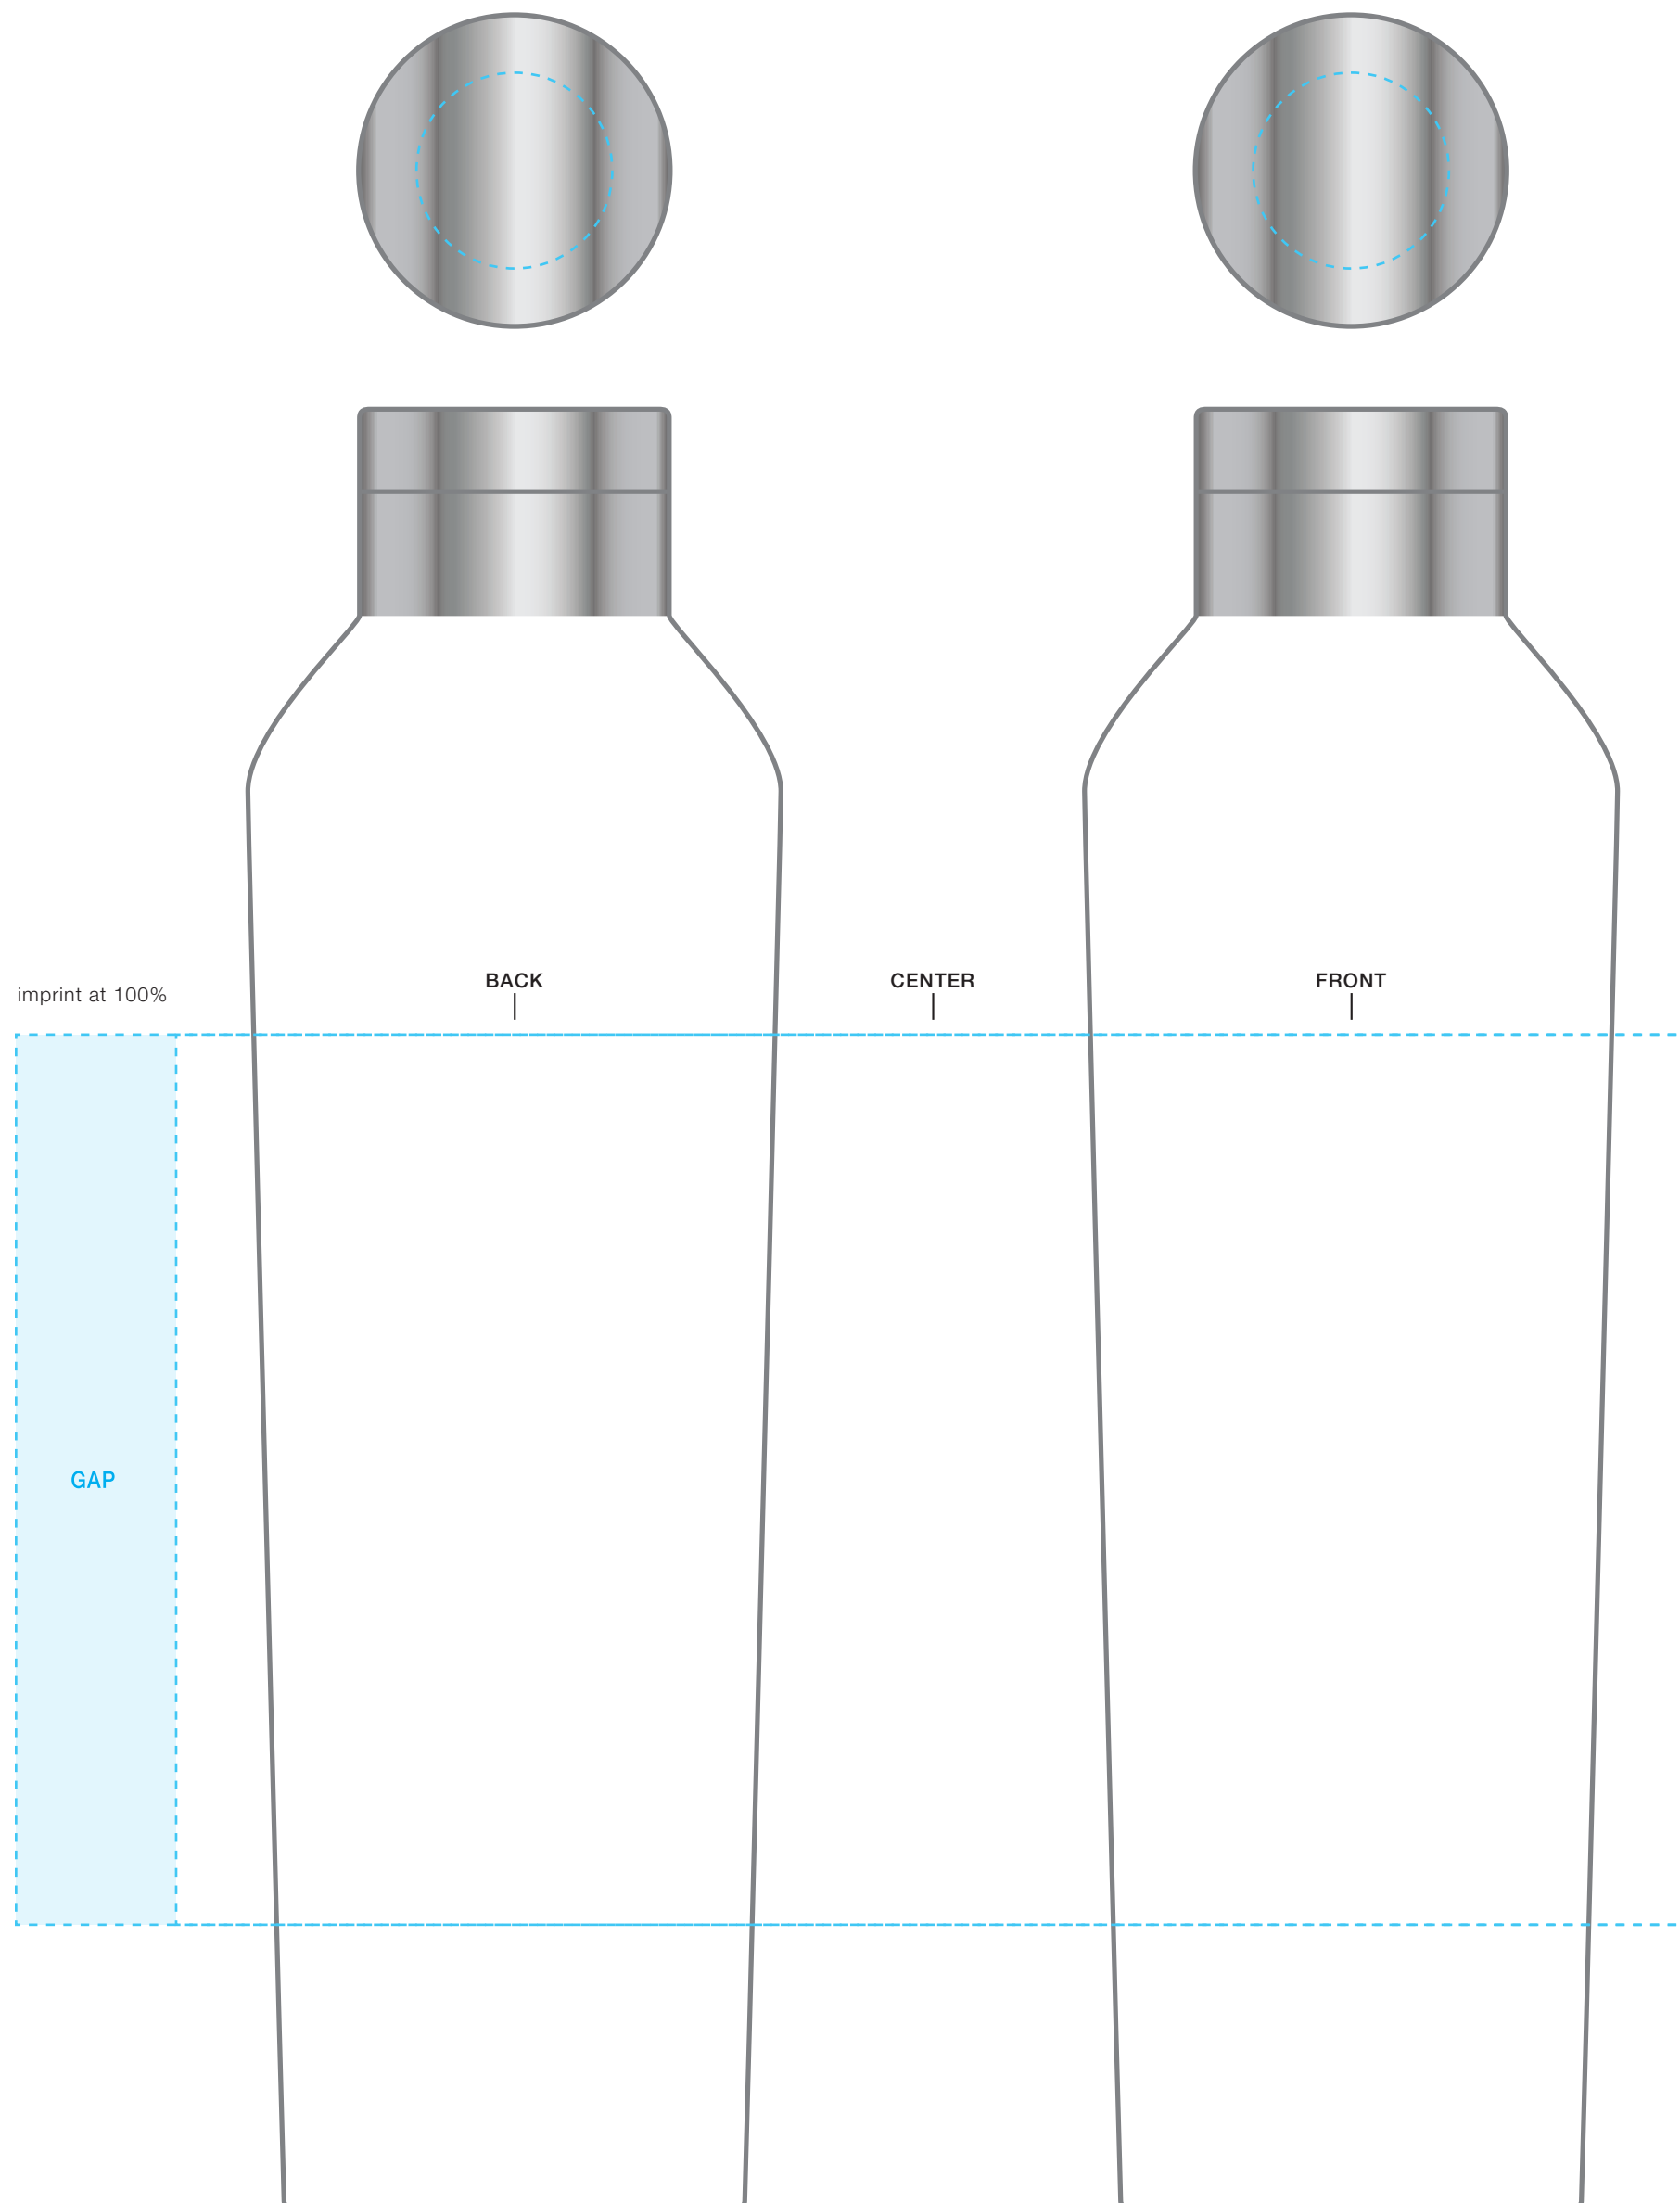

**\*\*CIRCLES/SQUARES WILL WARP ON TAPERED ITEM\*\***

**\*\*IMPRINT WILL TAKE ON TEXTURE OF ITEM POWDER COAT SURFACE\*\***

**h2go® manhattan**

**AVAILABLE BOTTLE IMPRINT AREA [DASHED BLUE LINE]= 5" h x 2.75" w x 8.5" wrap** lid imprint (1 color only) 1.1"  
[ 9.4" full wrap when printing more than one imprint color ]

**NOT A PROOF  
FOR CONCEPT PURPOSES ONLY**  
PLEASE DESIGNATE PMS # TO CORRESPONDING COLOR #.  
PLEASE USE PMS COLORS AND OUTLINE ANY FONTS  
BEFORE SENDING IN WITH YOUR ORDER