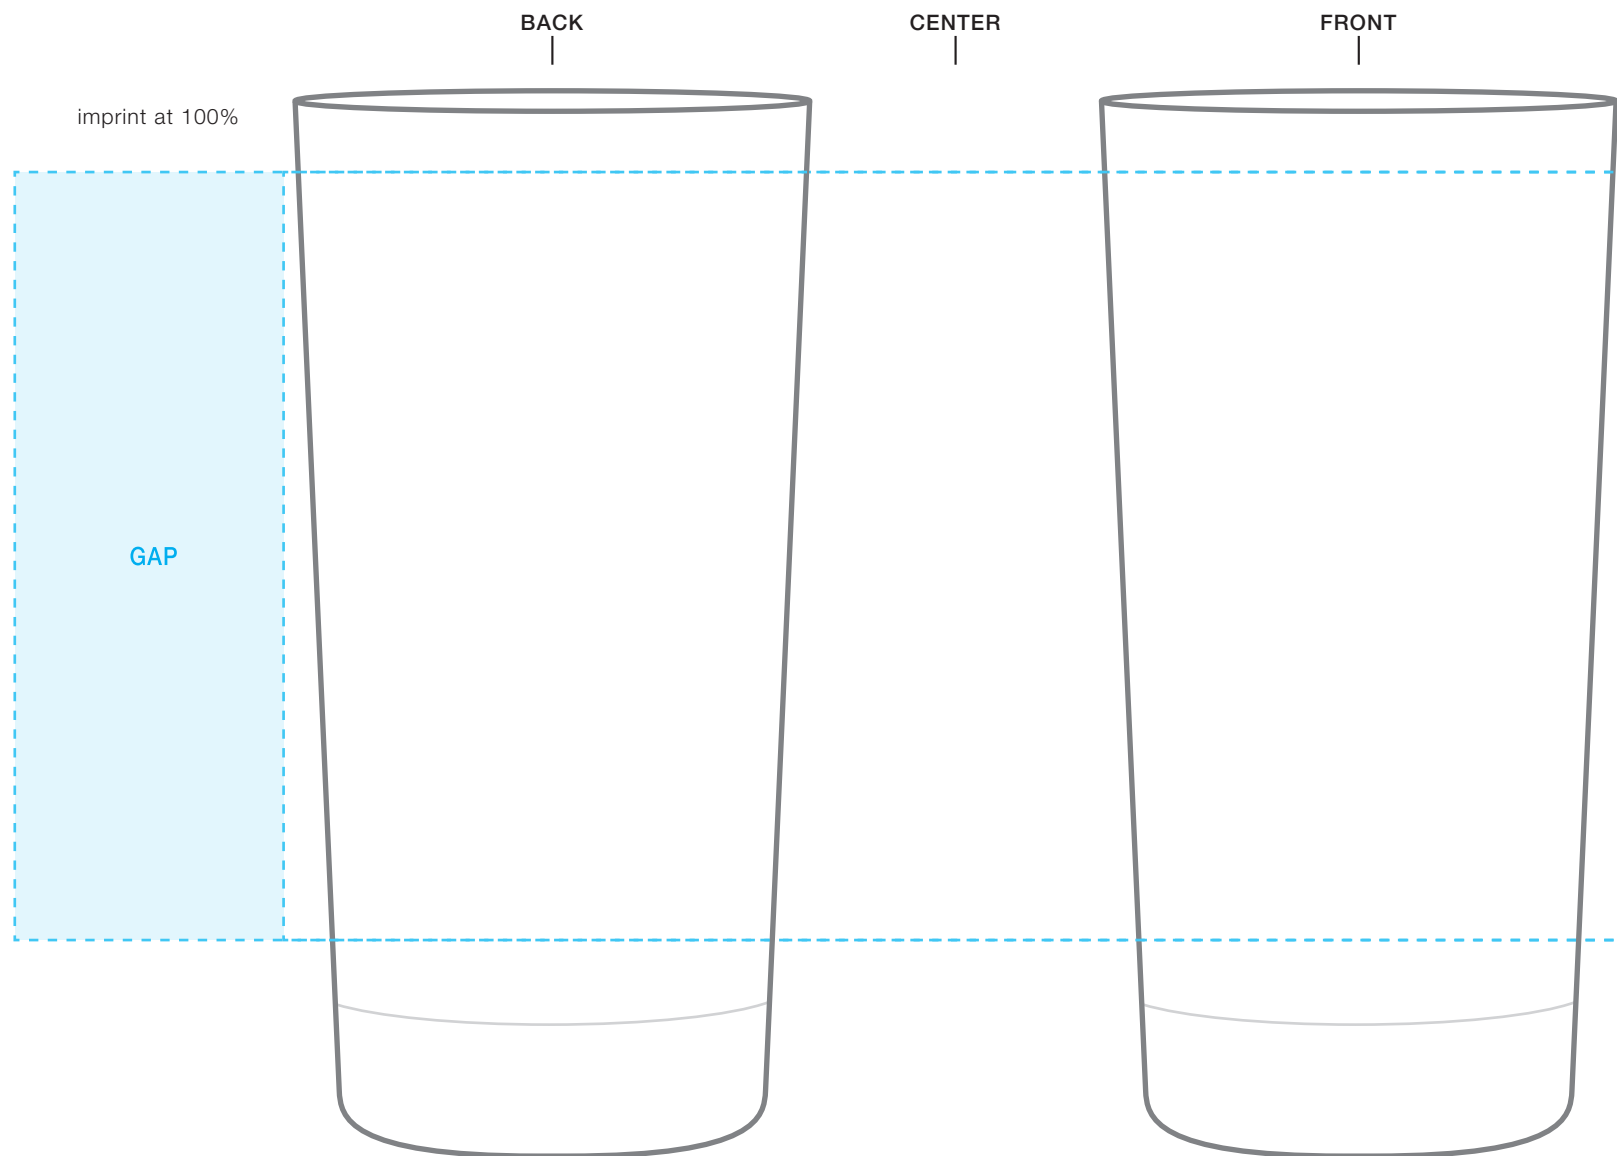

****CIRCLES/SQUARES WILL WARP ON TAPERED ITEM****

beverage
AVAILABLE BOTTLE IMPRINT AREA [DASHED BLUE LINE]= 4" h x 2.5"w x 7" wrap
[8.4" full wrap when printing more than one imprint color]

**NOT A PROOF
FOR CONCEPT PURPOSES ONLY**
PLEASE DESIGNATE PMS # TO CORRESPONDING COLOR #.
PLEASE USE PMS COLORS AND OUTLINE ANY FONTS
BEFORE SENDING IN WITH YOUR ORDER