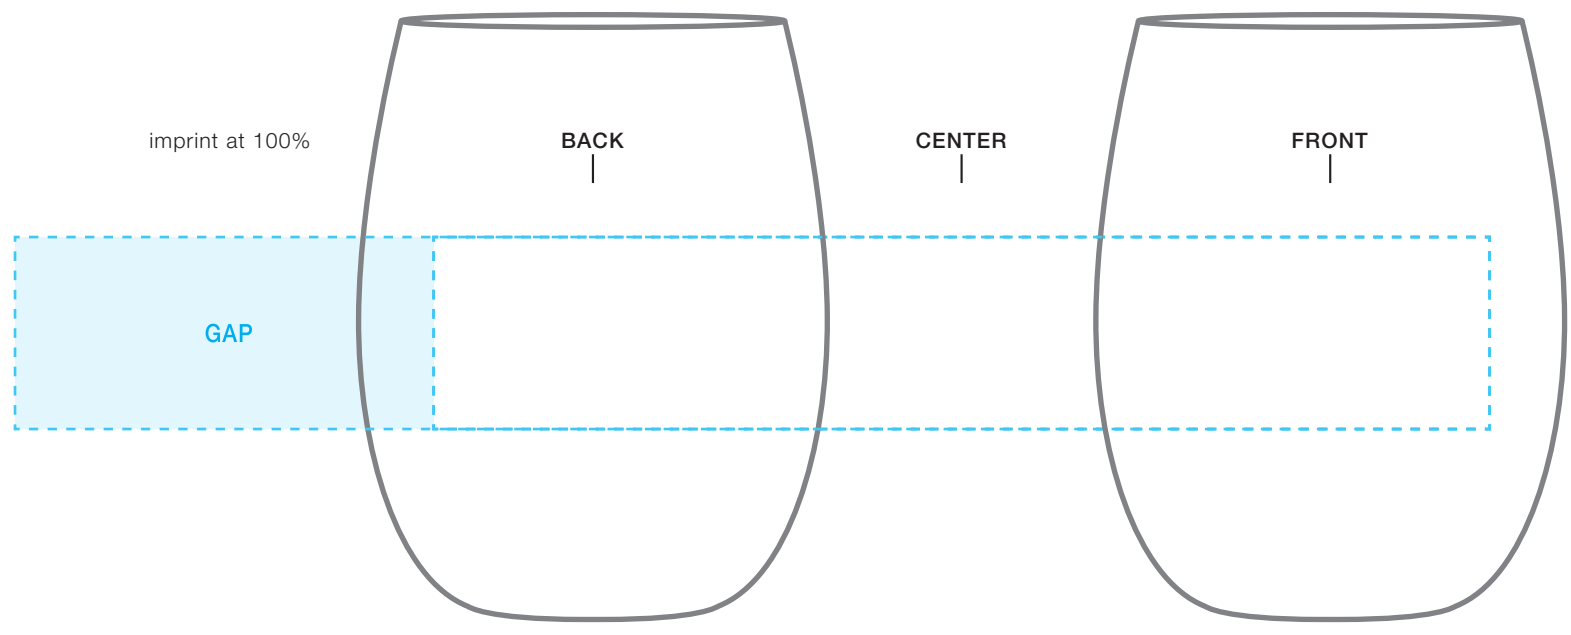

****CIRCLES/SQUARES WILL WARP ON TAPERED ITEM****

5.5 oz perfection
AVAILABLE BOTTLE IMPRINT AREA [DASHED BLUE LINE]= 1" h x 1.75" w x 5.5" wrap
[7.68" full wrap when printing more than one imprint color]