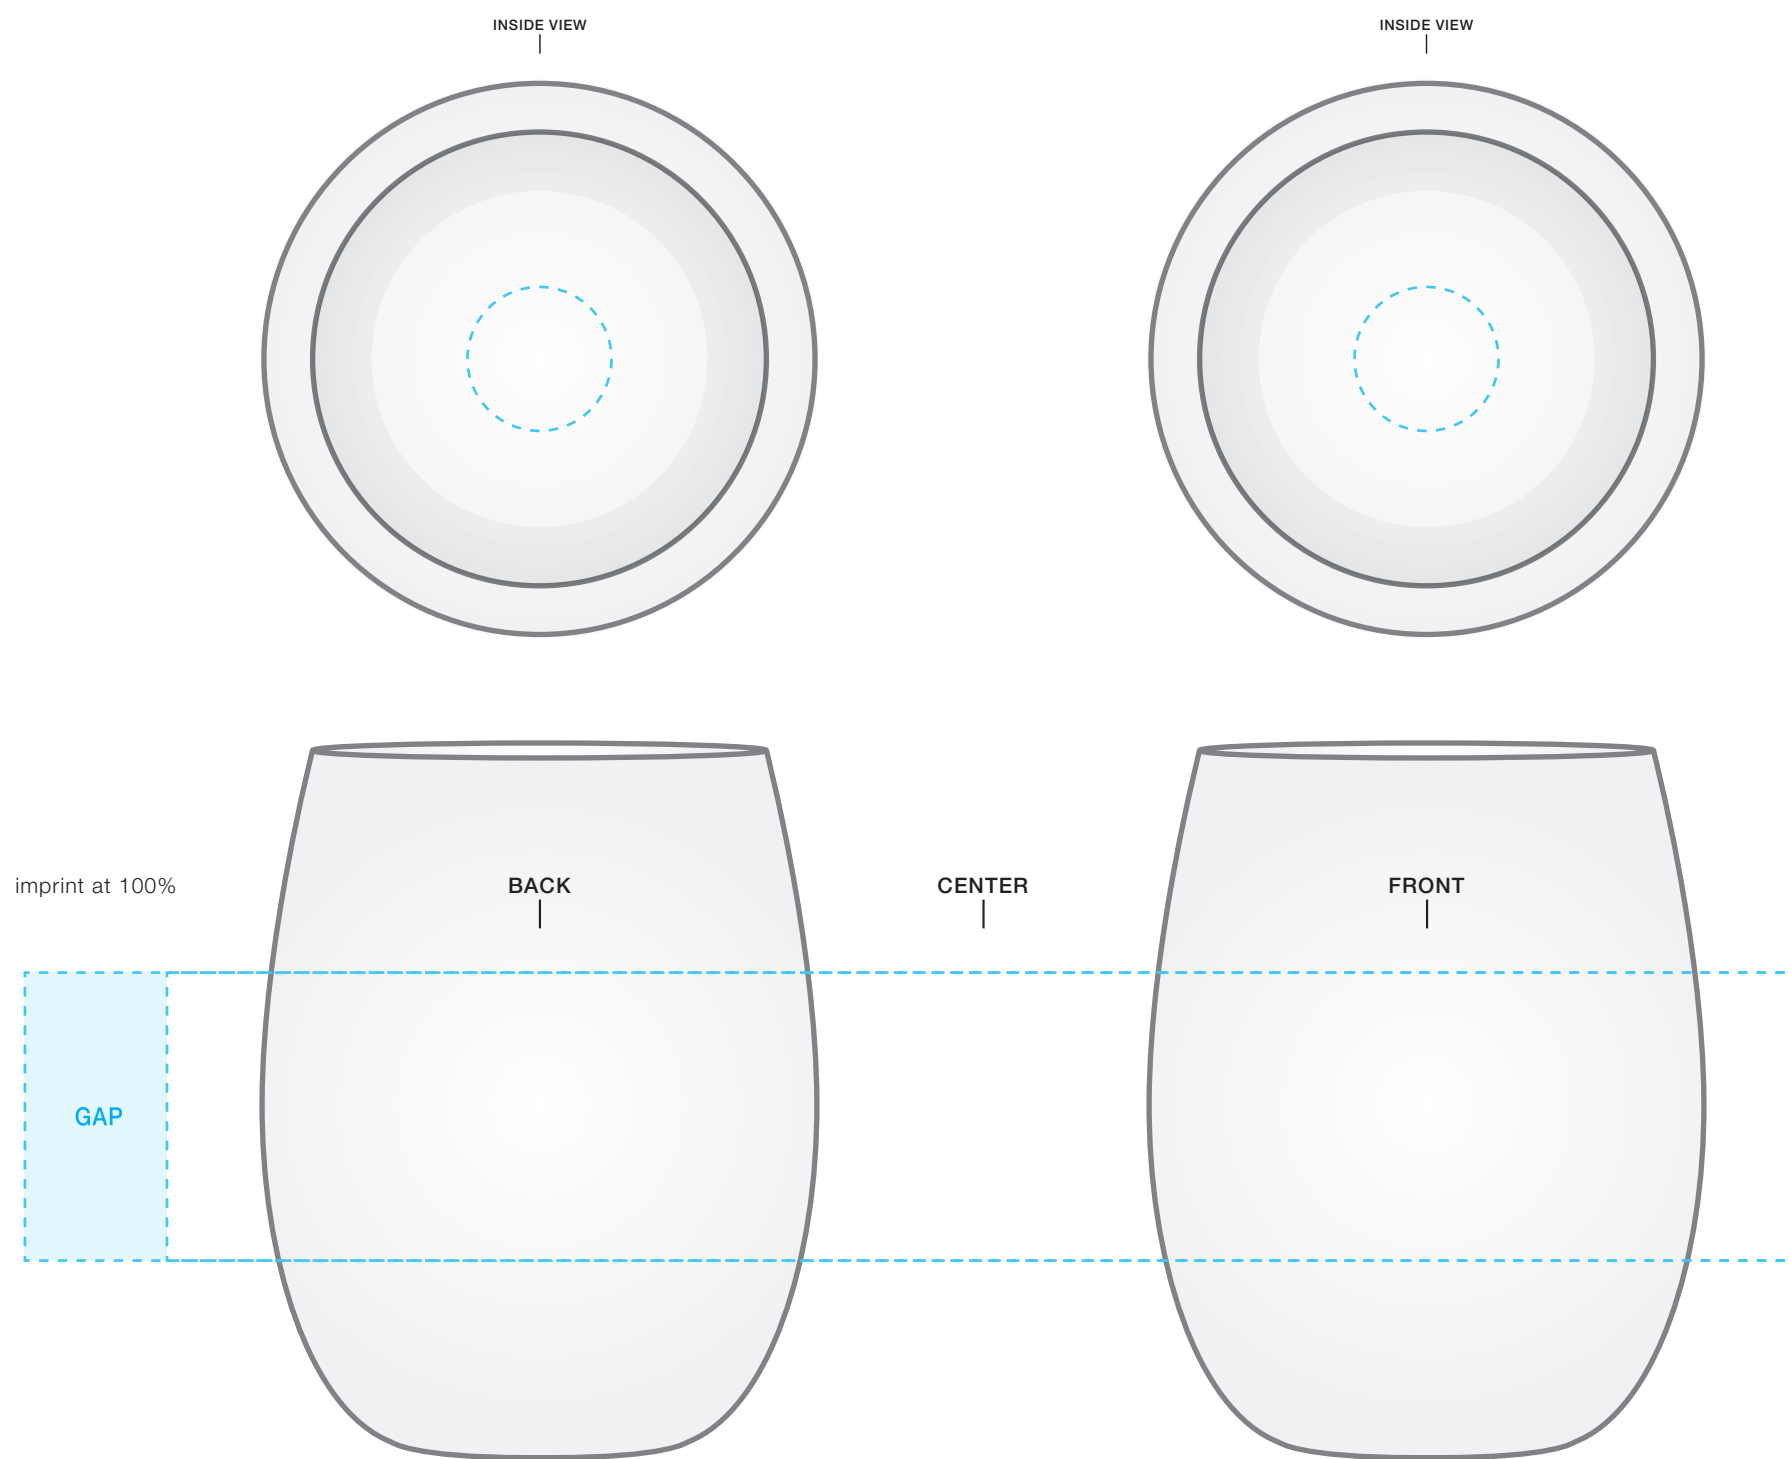

****CIRCLES/SQUARES WILL WARP ON TAPERED ITEM****

9 oz perfection
AVAILABLE BOTTLE IMPRINT AREA [DASHED BLUE LINE]= 1.5"h x 2.25"w x 7.75" wrap base imprint (1 color only) 0.75"
[9.24" full wrap when printing more than one imprint color]