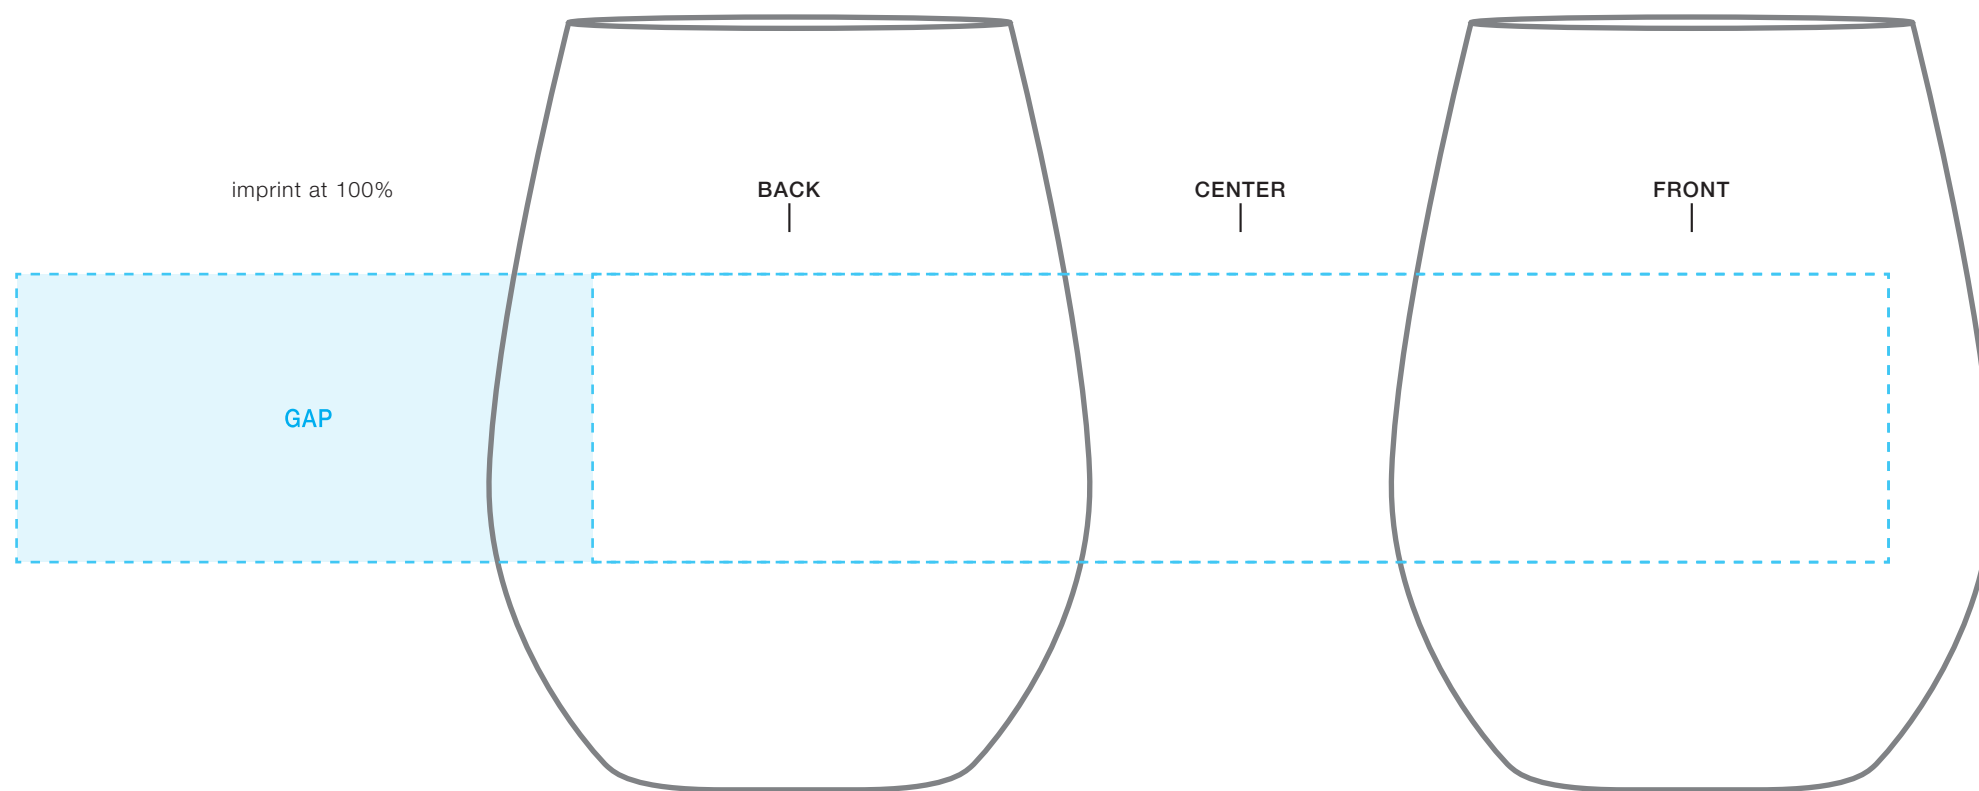

****CIRCLES/SQUARES WILL WARP ON TAPERED ITEM****

12 oz vina
AVAILABLE BOTTLE IMPRINT AREA [DASHED BLUE LINE]= 1.5"h x 2"w x 6.75" wrap
[9.75" full wrap when printing more than one imprint color]

NOT A PROOF
FOR CONCEPT PURPOSES ONLY
PLEASE DESIGNATE PMS # TO CORRESPONDING COLOR #.
PLEASE USE PMS COLORS AND OUTLINE ANY FONTS
BEFORE SENDING IN WITH YOUR ORDER