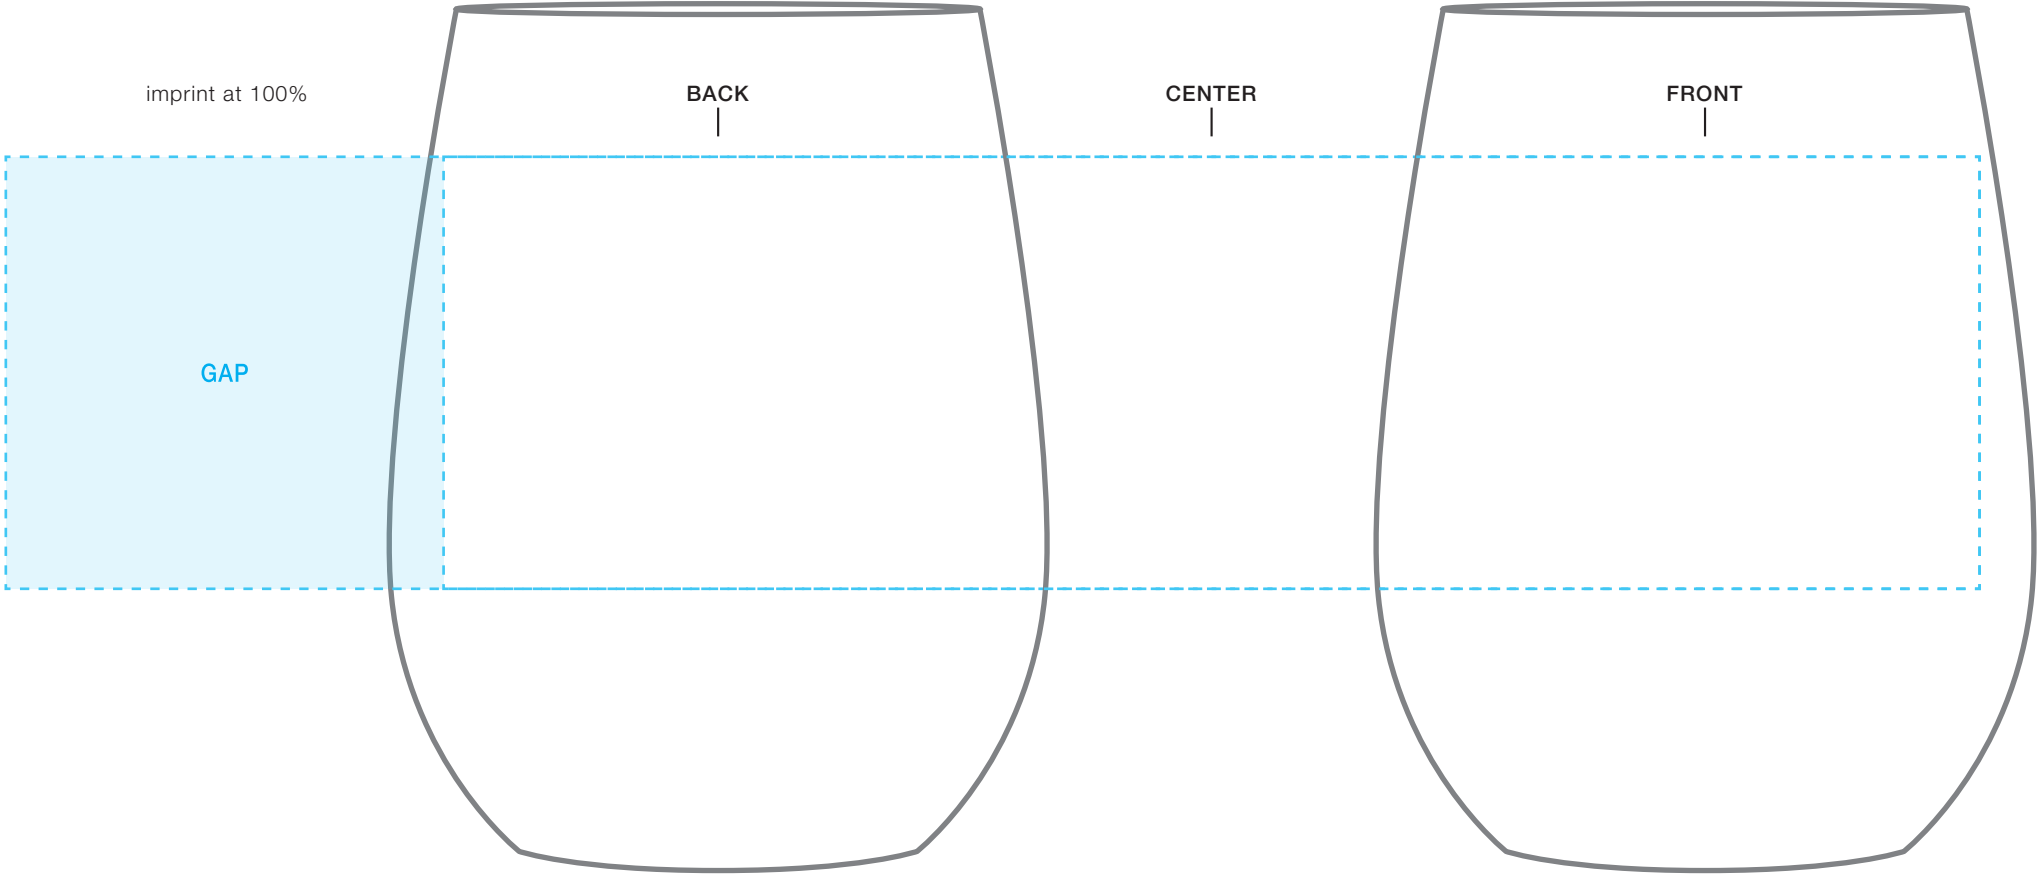

****CIRCLES/SQUARES WILL WARP ON TAPERED ITEM****

17 oz vina
AVAILABLE BOTTLE IMPRINT AREA [DASHED BLUE LINE]= 2.5"h x 2.75"w x 9.5" wrap
[10.28" full wrap when printing more than one imprint color]

NOT A PROOF
FOR CONCEPT PURPOSES ONLY
PLEASE DESIGNATE PMS # TO CORRESPONDING COLOR #.
PLEASE USE PMS COLORS AND OUTLINE ANY FONTS
BEFORE SENDING IN WITH YOUR ORDER