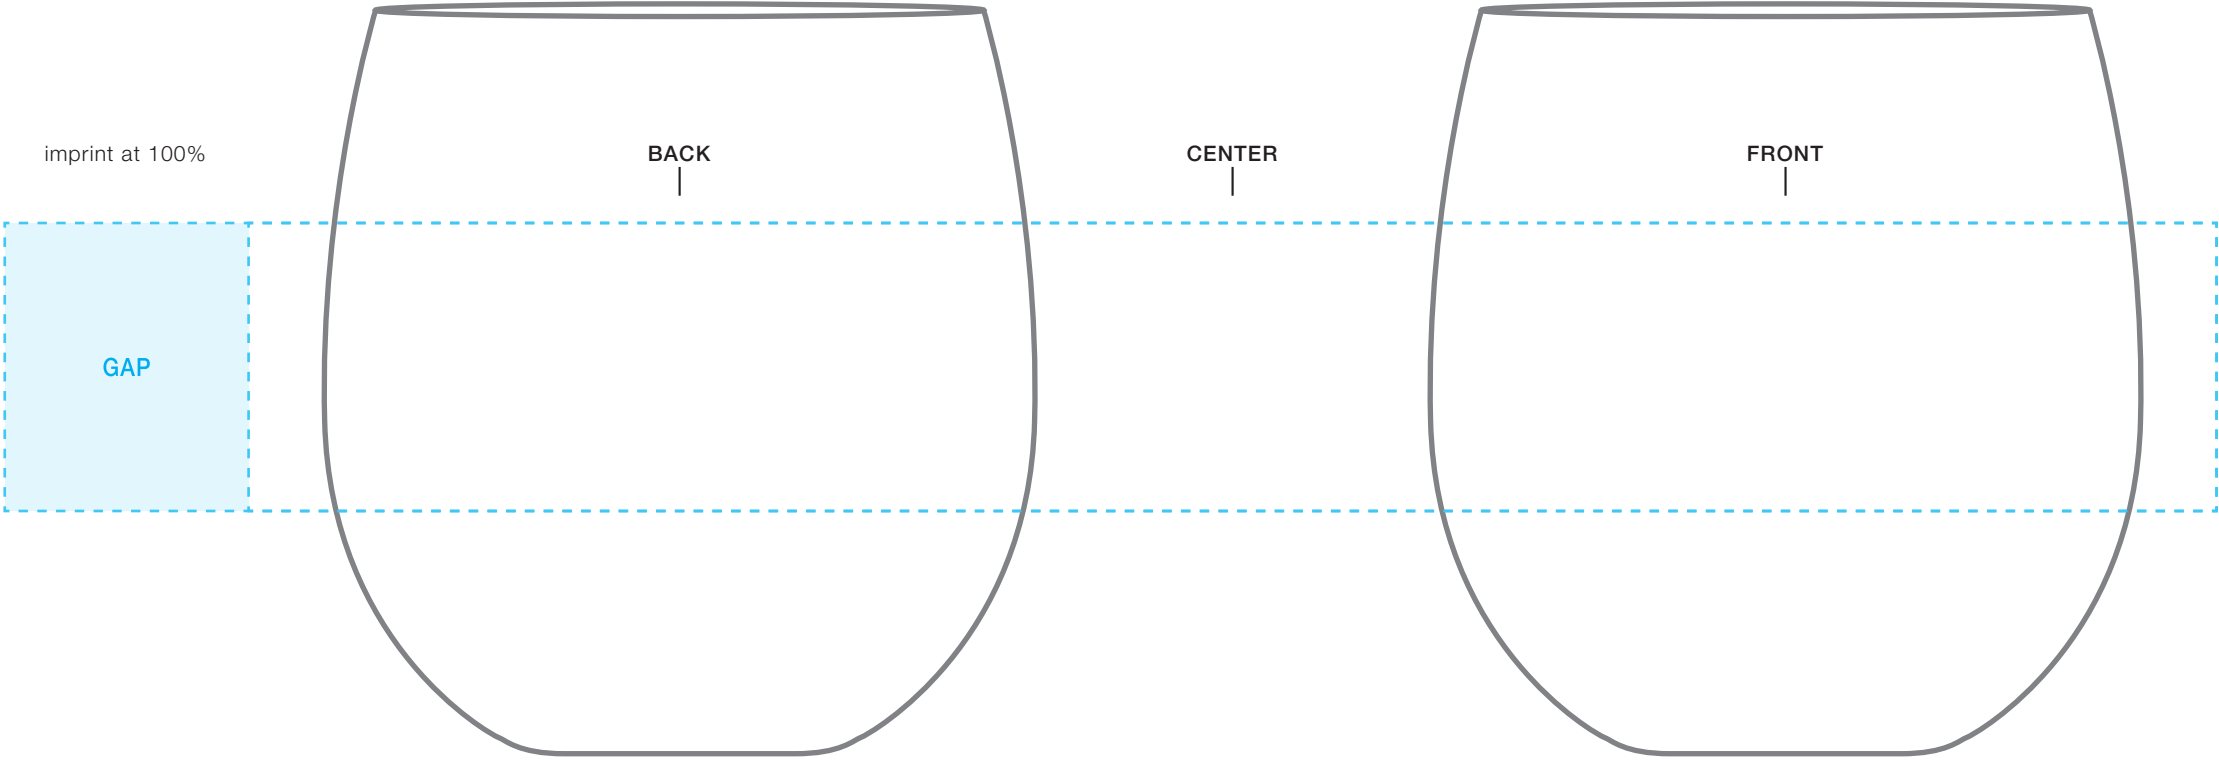

****CIRCLES/SQUARES WILL WARP ON TAPERED ITEM****

16.5 oz vina
AVAILABLE BOTTLE IMPRINT AREA [DASHED BLUE LINE]= 1.5" h x 3.5" w x 10.25" wrap
[11.52" full wrap when printing more than one imprint color]