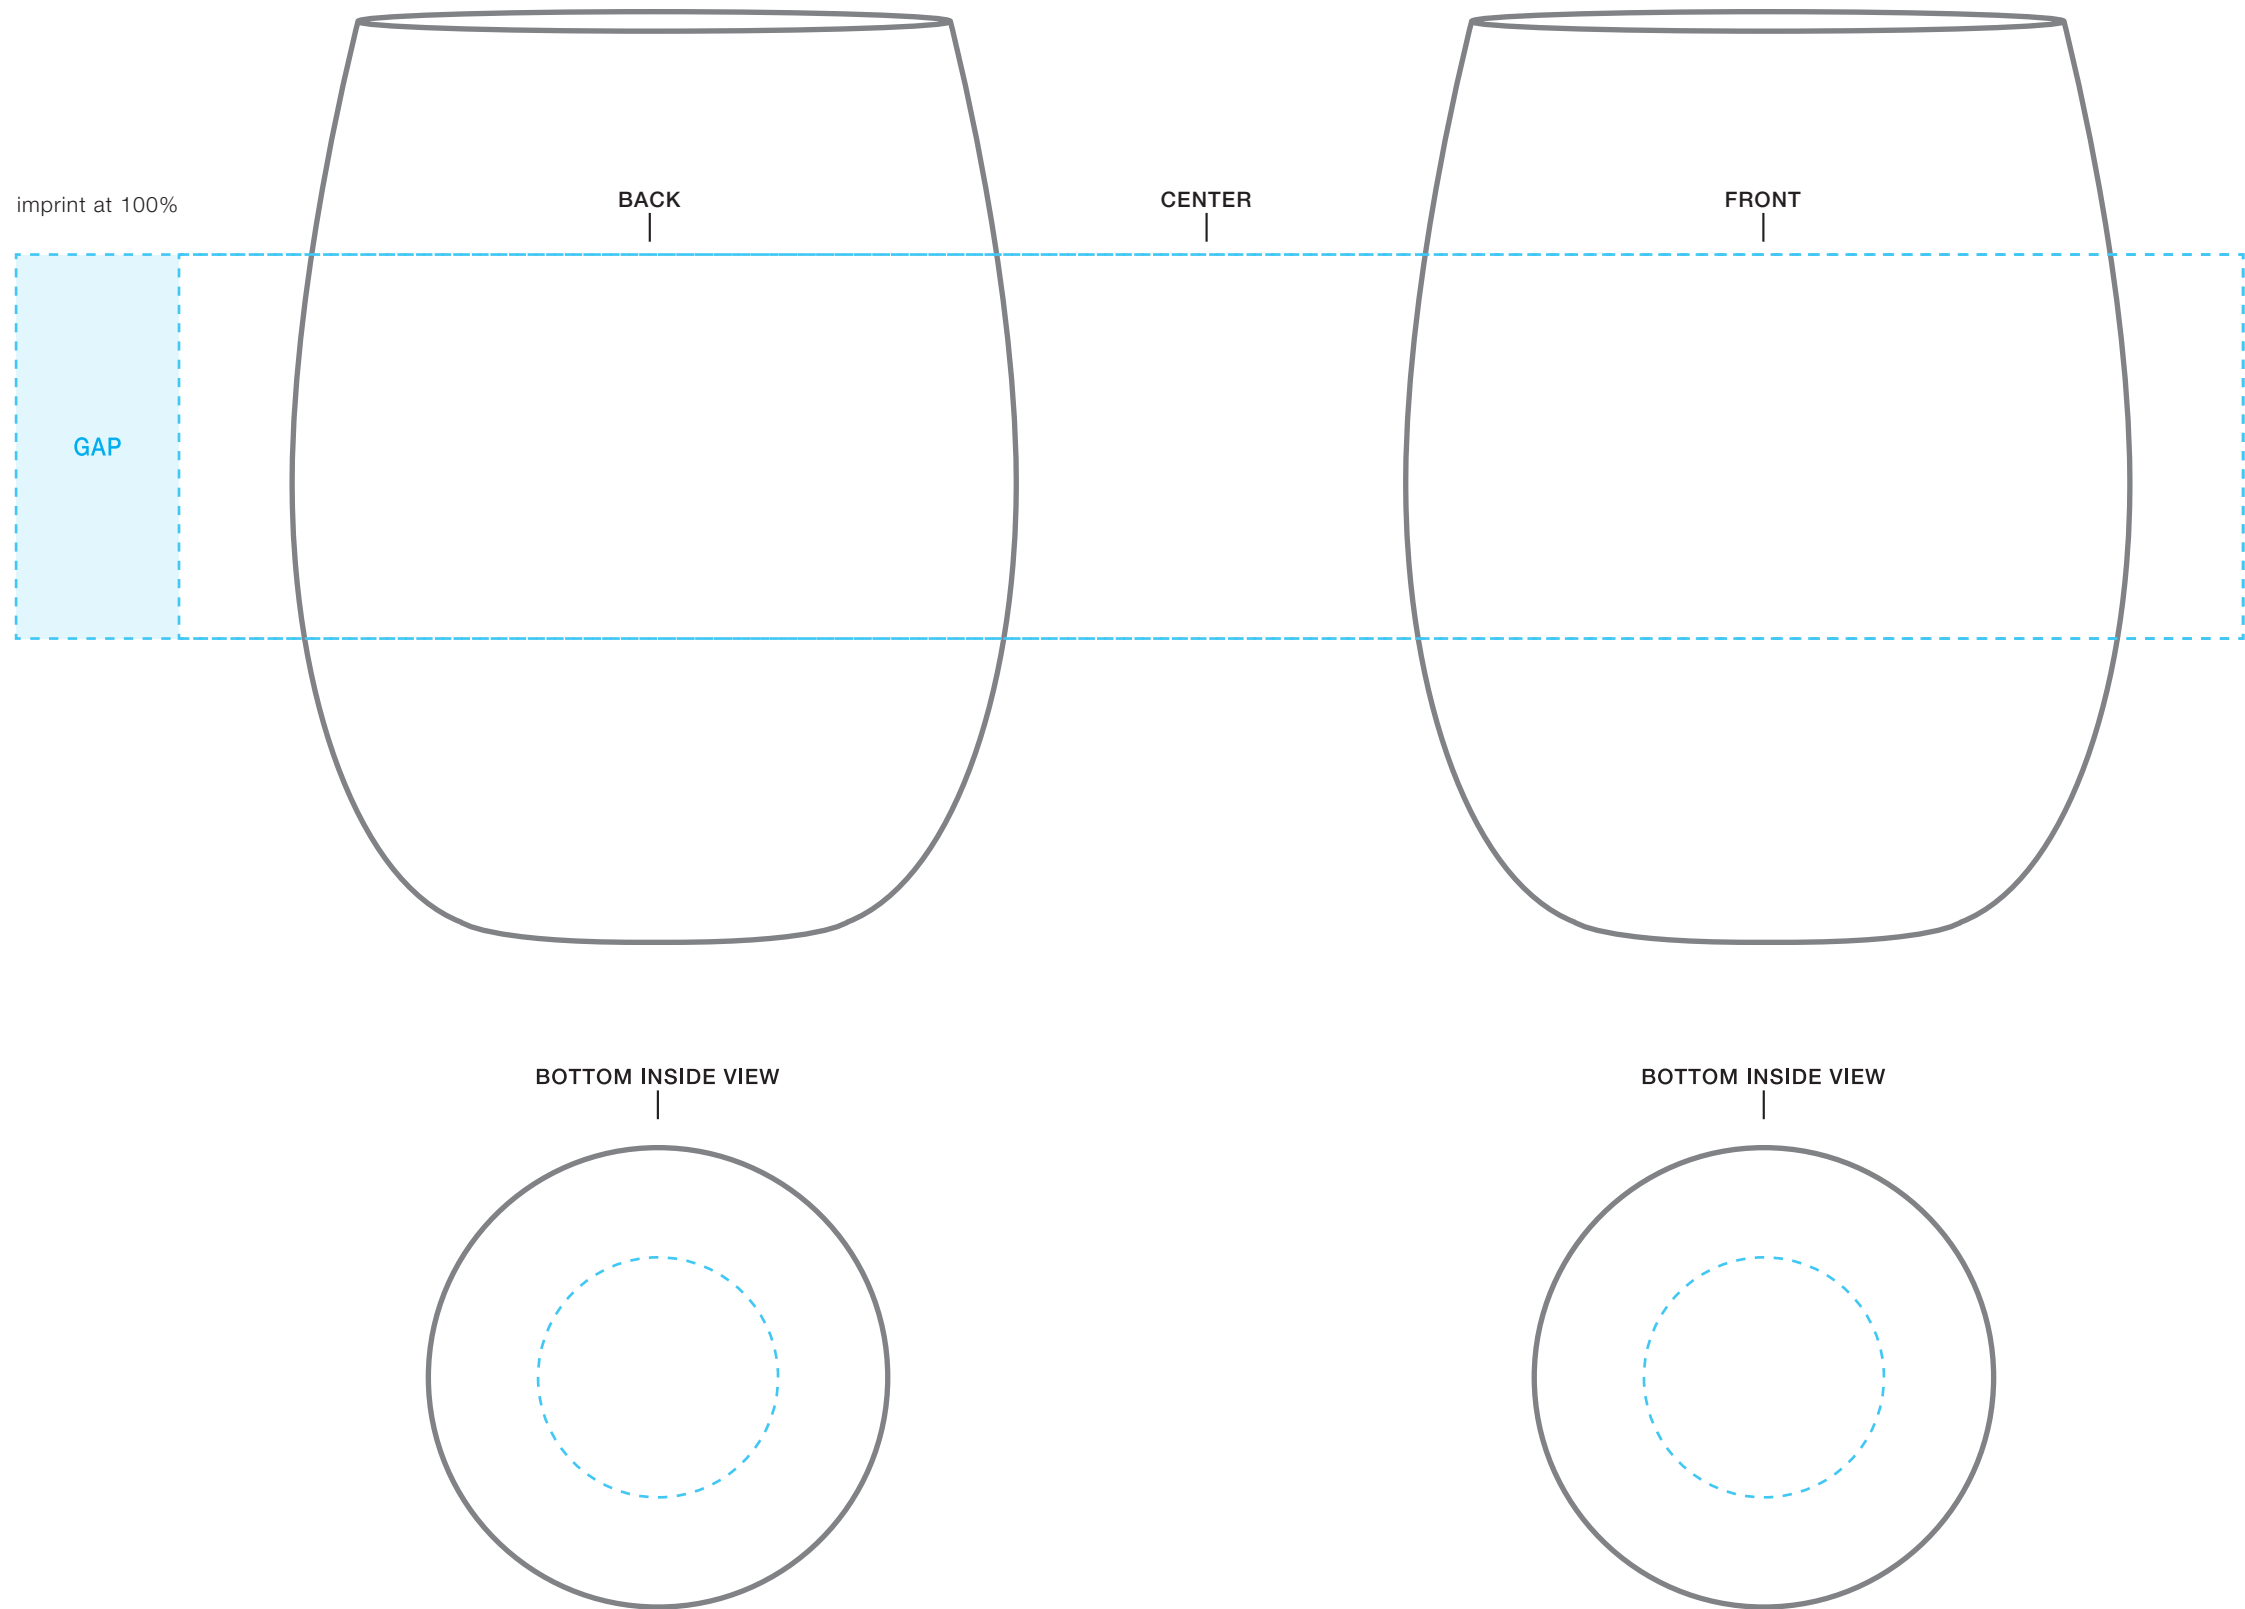

****CIRCLES/SQUARES WILL WARP ON TAPERED ITEM****

21 oz perfection

AVAILABLE BOTTLE IMPRINT AREA [DASHED BLUE LINE]= 2" h x 3" w x 10.75" wrap base imprint (1 color only) 1.25"
[11.6" full wrap when printing more than one imprint color]

**NOT A PROOF
FOR CONCEPT PURPOSES ONLY**
PLEASE DESIGNATE PMS # TO CORRESPONDING COLOR #.
PLEASE USE PMS COLORS AND OUTLINE ANY FONTS
BEFORE SENDING IN WITH YOUR ORDER