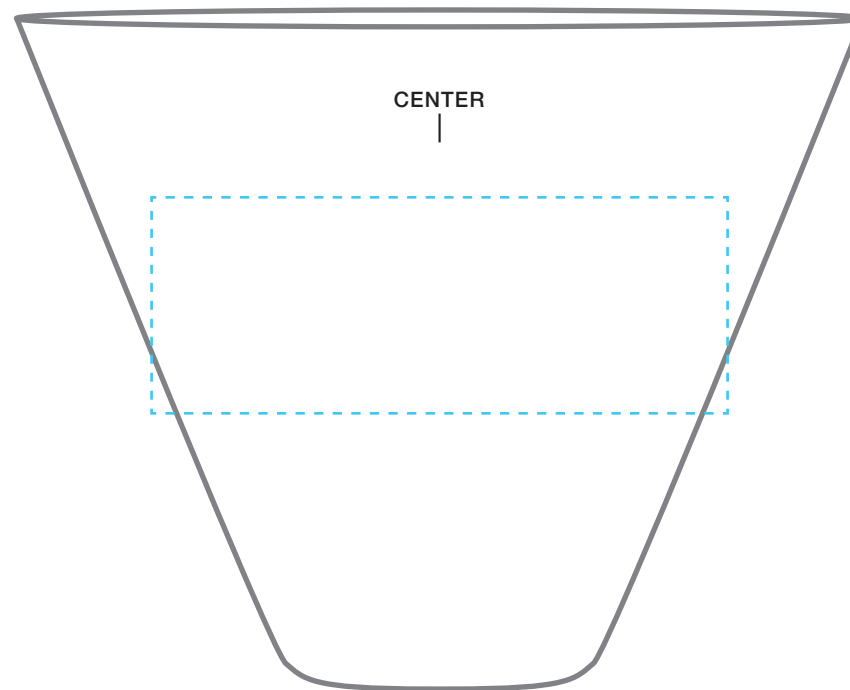

****CIRCLES/SQUARES WILL WARP ON TAPERED ITEM****

13.5 oz vina
AVAILABLE BOTTLE IMPRINT AREA [DASHED BLUE LINE]= 1.25"h x 3"w, one side only

**NOT A PROOF
FOR CONCEPT PURPOSES ONLY**
PLEASE DESIGNATE PMS # TO CORRESPONDING COLOR #.
PLEASE USE PMS COLORS AND OUTLINE ANY FONTS
BEFORE SENDING IN WITH YOUR ORDER