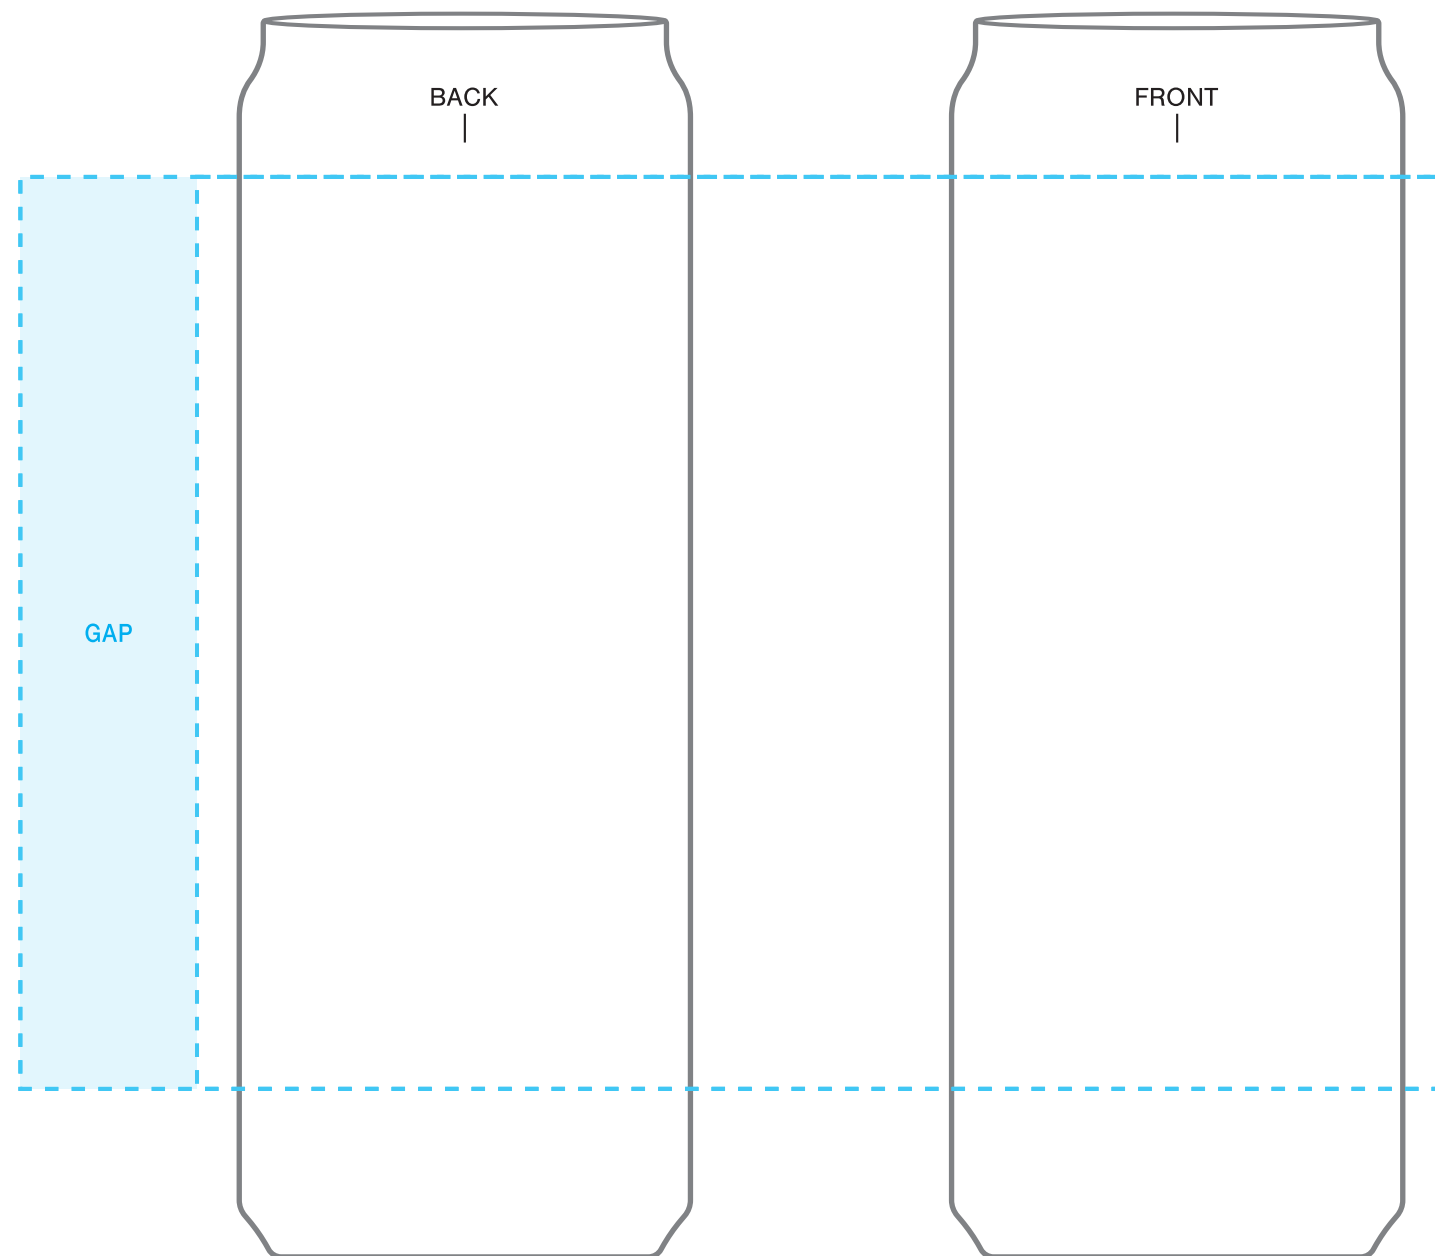

SCREENPRINT

IMPRINT AT 100%

INSTRUCTIONS:

1. OPEN TEMPLATE IN ADOBE ILLUSTRATOR OR YOUR PREFERRED GRAPHICS EDITOR.
2. PLACE ARTWORK IN DESIGNATED AREA.
3. SUBMIT YOUR FINAL DESIGN TO OUR VIRTUAL TEAM FOR MOCKUPS OR DIRECTLY TO OUR ORDER PROCESSING TEAM FOR PROOFS.

****CIRCLES/SQUARES WILL WARP ON TAPERED ITEM****

12.5 OZ SLIM SODA CAN

AVAILABLE IMPRINT AREA = 4.75" h x 2.25" w x 6.5" wrap
[7.42" full wrap when printing more than one color]

NOT A PROOF — FOR CONCEPT PURPOSES ONLY