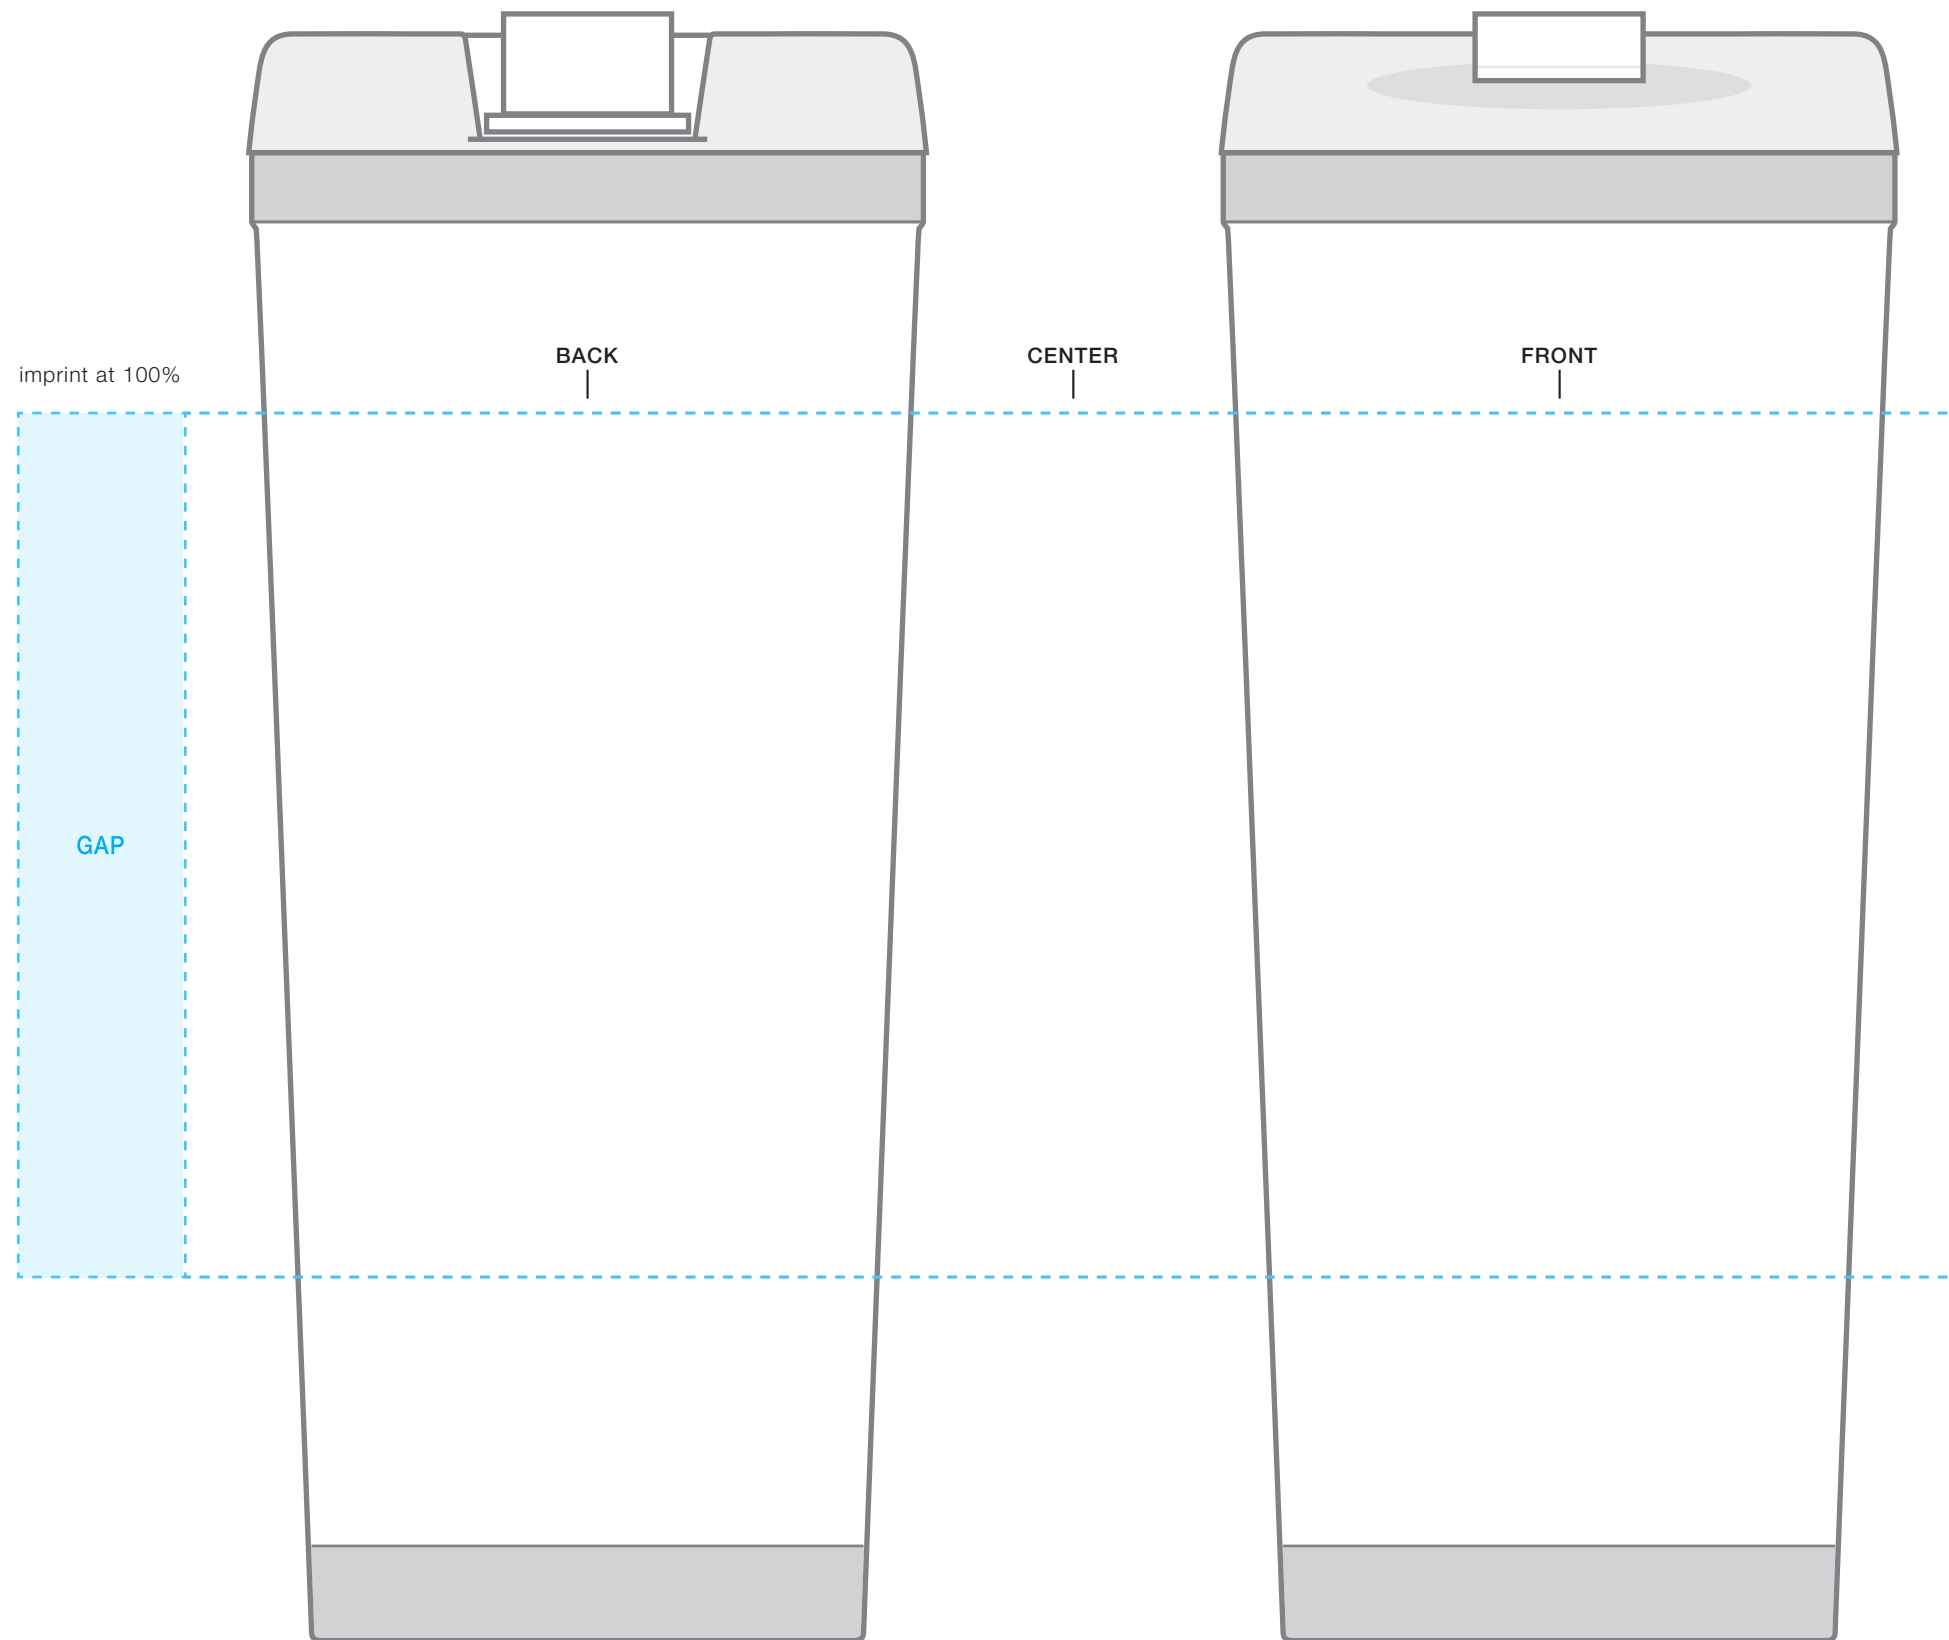

**\*\*CIRCLES/SQUARES WILL WARP ON TAPERED ITEM\*\***

24 oz brooklyn  
AVAILABLE IMPRINT AREA [DASHED BLUE LINE]= 4.5" h x 3.25" w x 9.25" wrap  
[ 10.12" full wrap when printing more than one imprint color ]