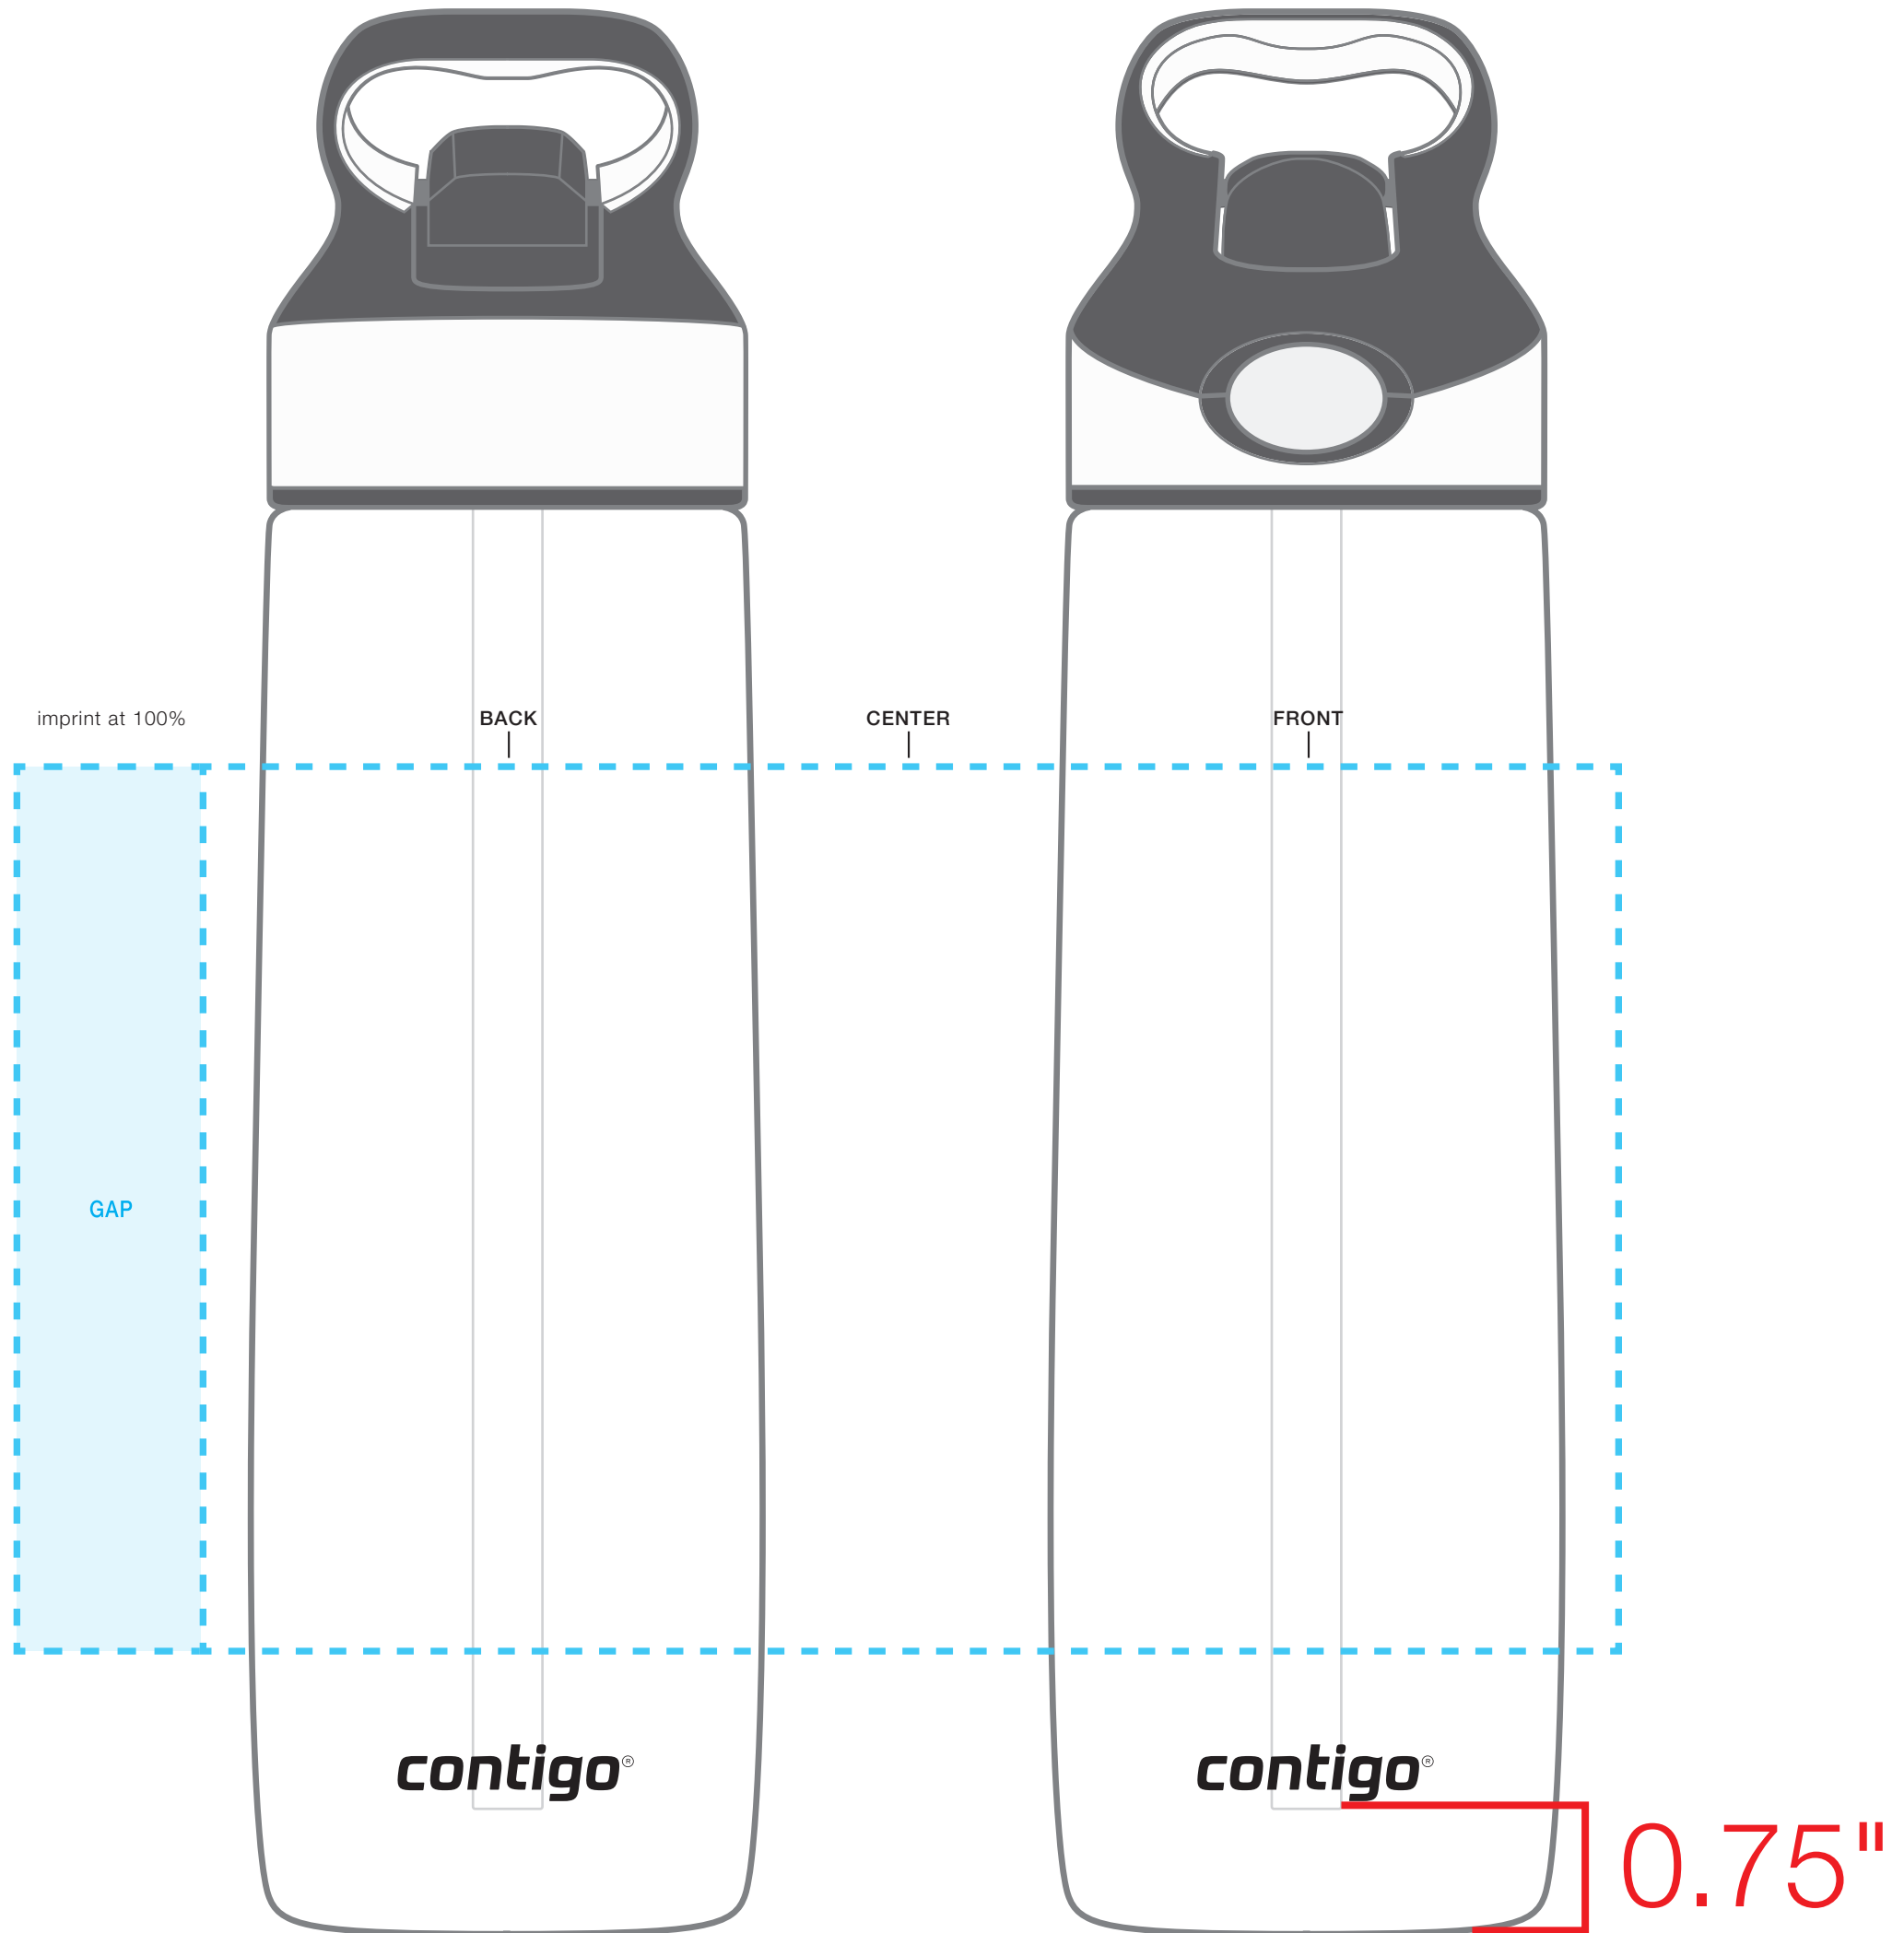

CONTIGO LOGOS PRINT 0.75" FROM BOTTOM
CONTIGO LOGOS WILL BE PRINTED A COLOR FROM WITHIN ARTWORK

contigo addison
AVAILABLE BOTTLE IMPRINT AREA [DASHED BLUE LINE]= 5" h x 2.75" w x 8" wrap
[9.04" full wrap when printing more than one imprint color]