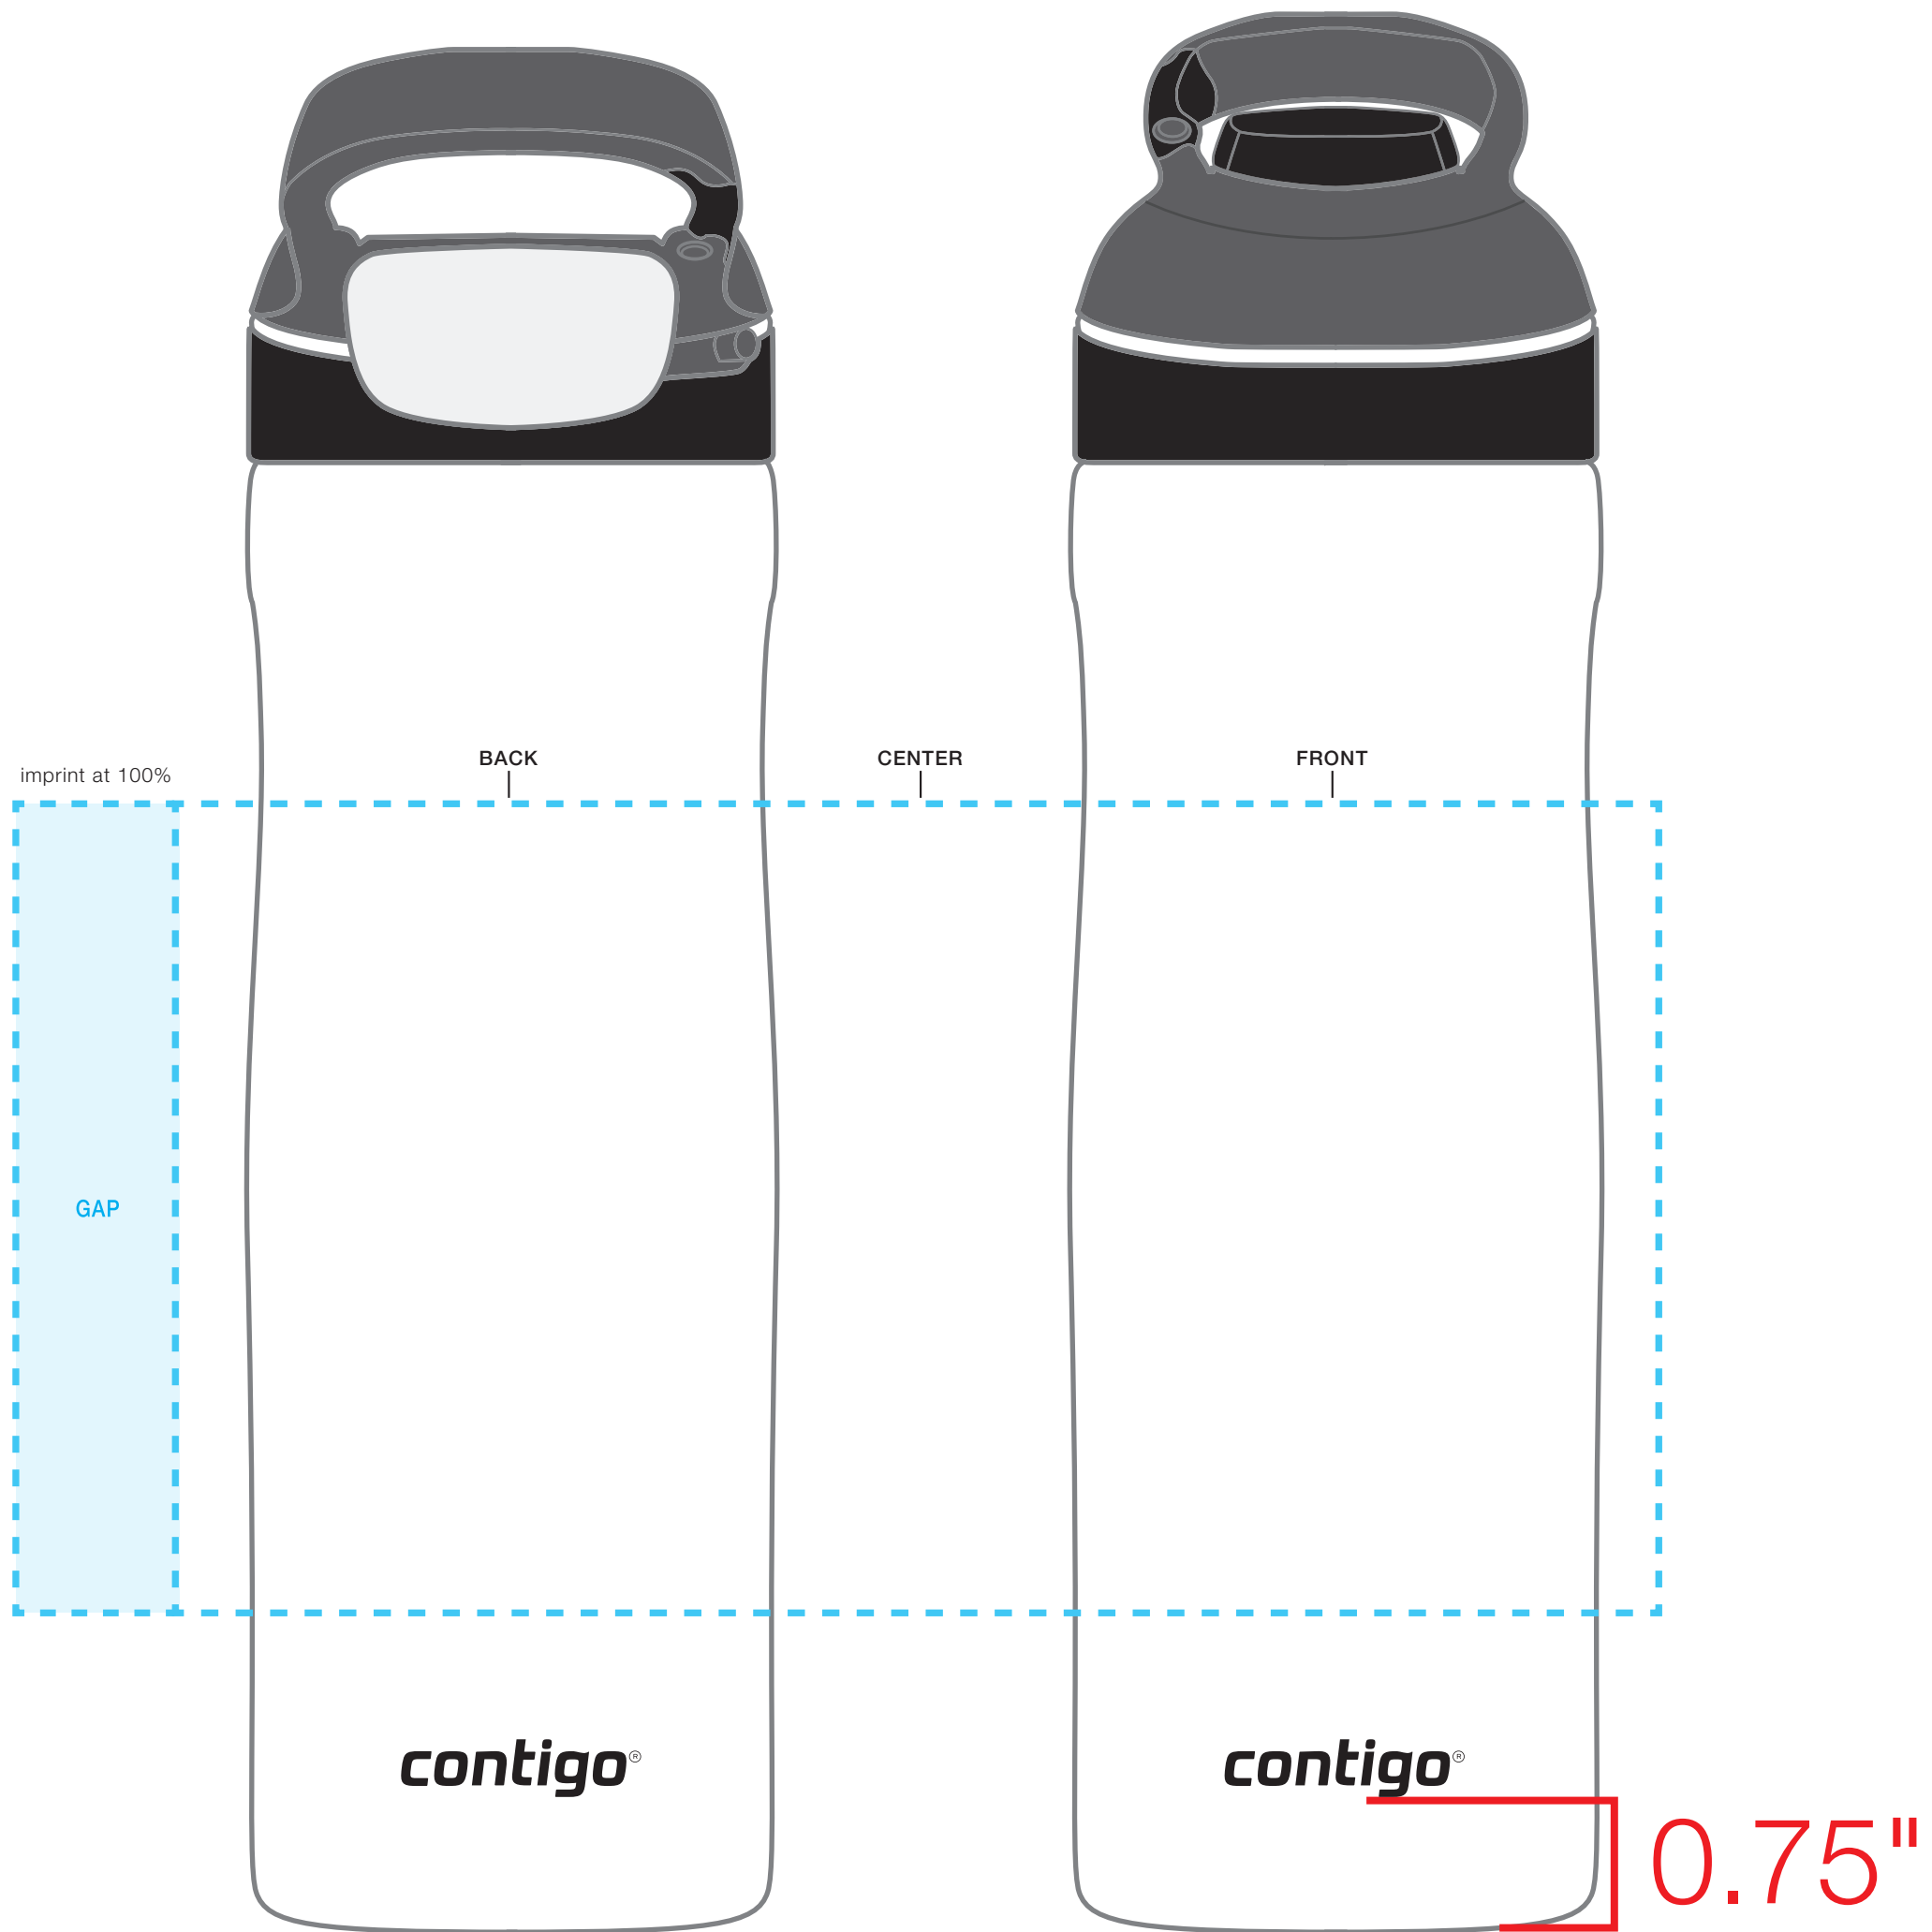

**CONTIGO LOGOS PRINT 0.75" FROM BOTTOM**  
**\*CONTIGO LOGOS WILL BE PRINTED A COLOR FROM WITHIN ARTWORK\***

**contigo cortland**  
**AVAILABLE BOTTLE IMPRINT AREA [DASHED BLUE LINE]= 4.5"h x 2.75"w x 8.25" wrap**  
**[ 9.16" full wrap when printing more than one imprint color ]**