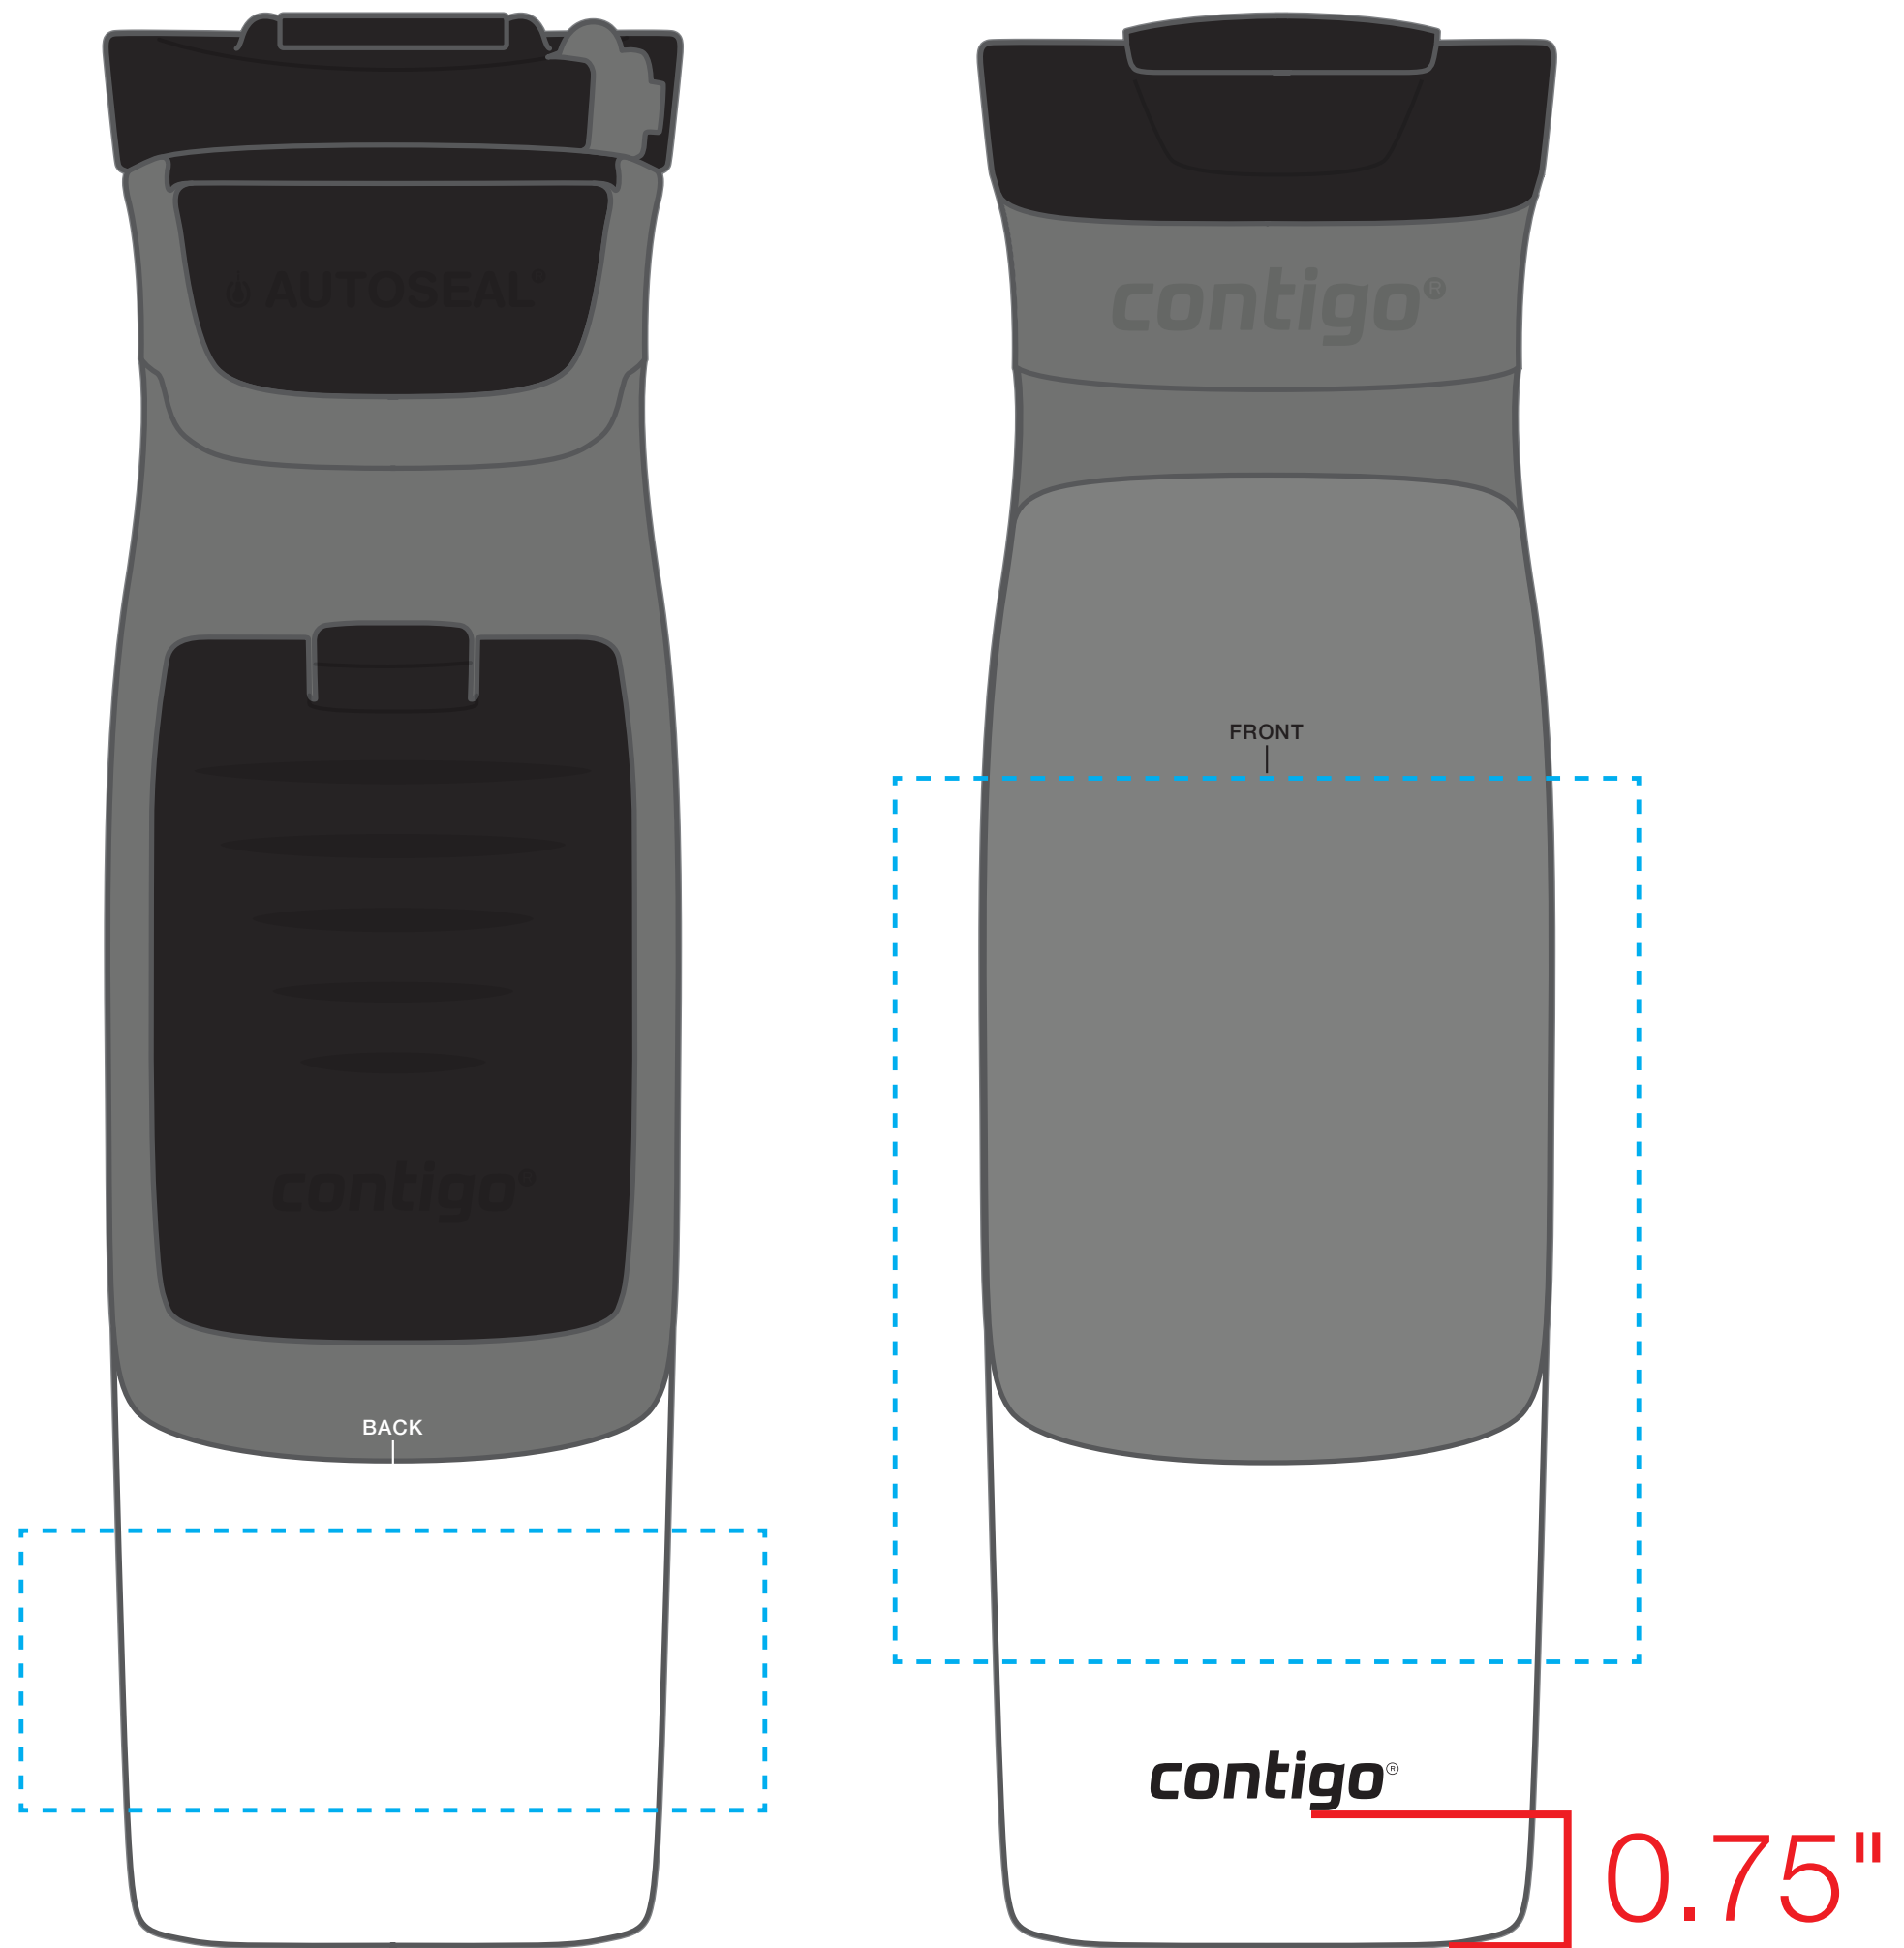

CONTIGO LOGO PRINTS 0.75" FROM BOTTOM
CONTIGO LOGOS WILL BE PRINTED A COLOR FROM WITHIN ARTWORK

contigo kangaroo
AVAILABLE BOTTLE IMPRINT AREA [DASHED BLUE LINE]= front: 4.75"h x 3"w x 4" wrap, back: 1.5"h x 3"w x 4" wrap