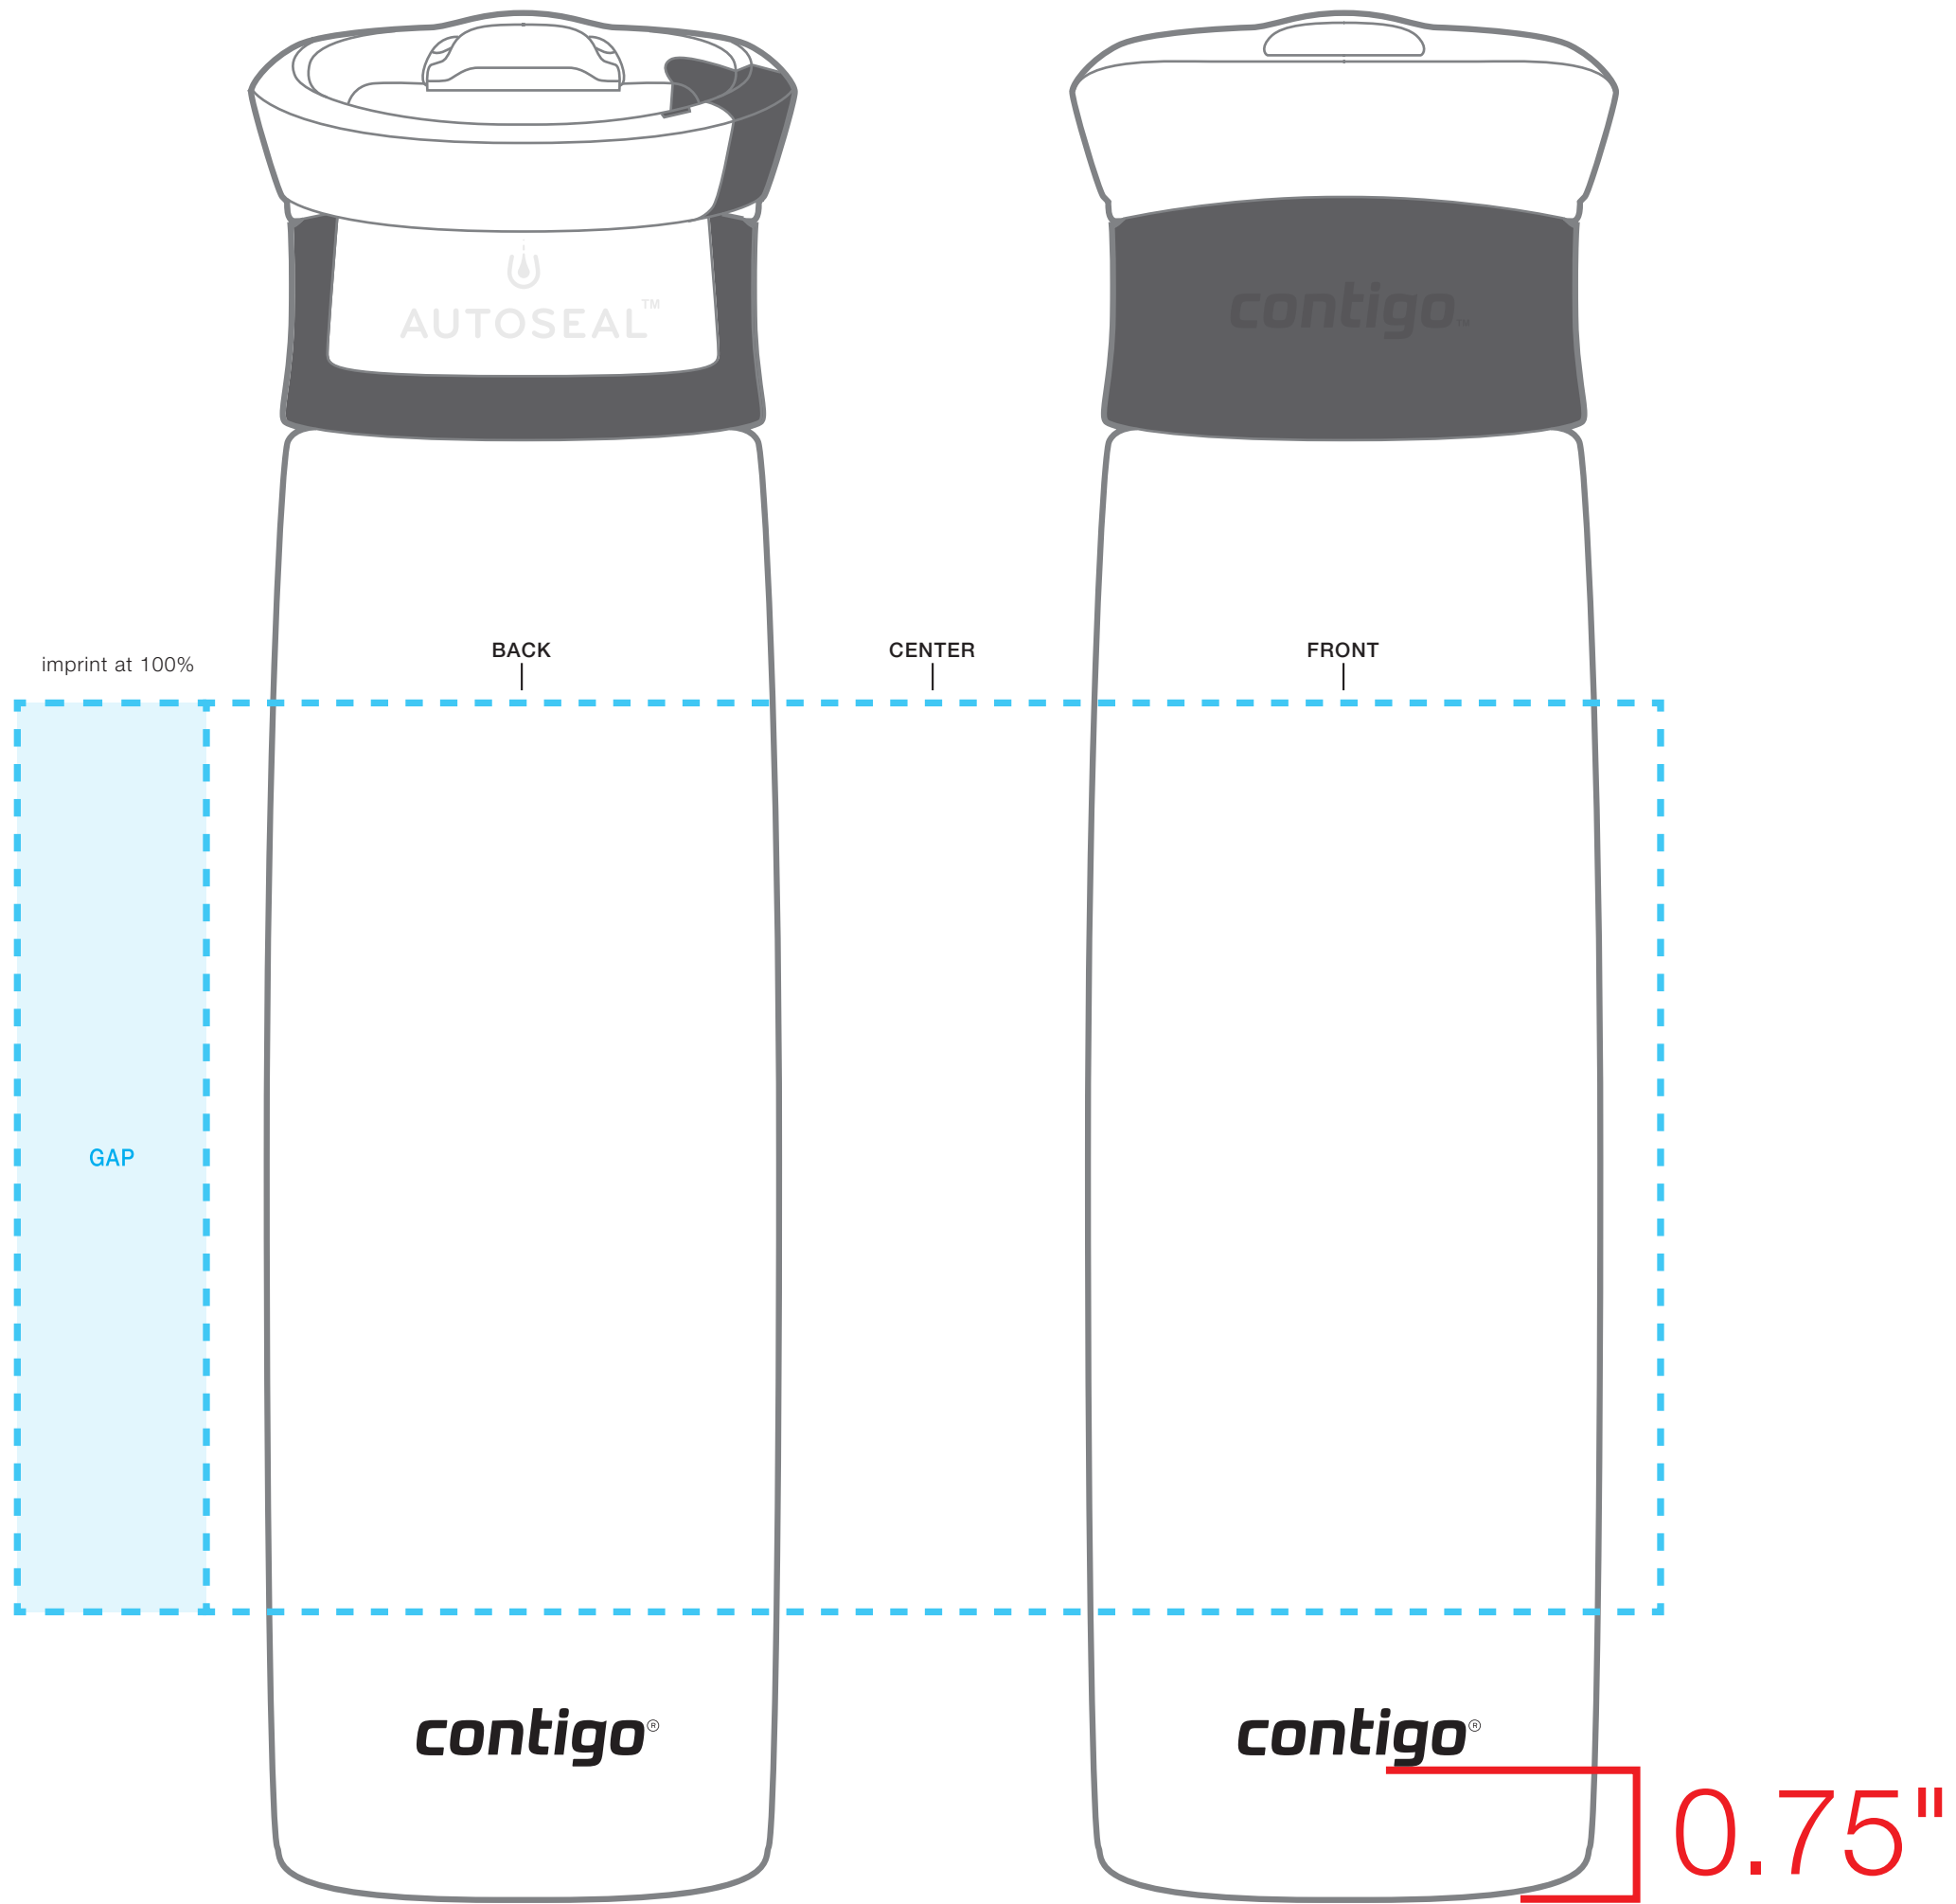

CONTIGO LOGOS PRINT 0.75" FROM BOTTOM
CONTIGO LOGOS WILL BE PRINTED A COLOR FROM WITHIN ARTWORK

24 oz contigo madison
AVAILABLE IMPRINT AREA [DASHED BLUE LINE]= 5" h x 2.75" w x 8" wrap
[9.04" full wrap when printing more than one imprint color]