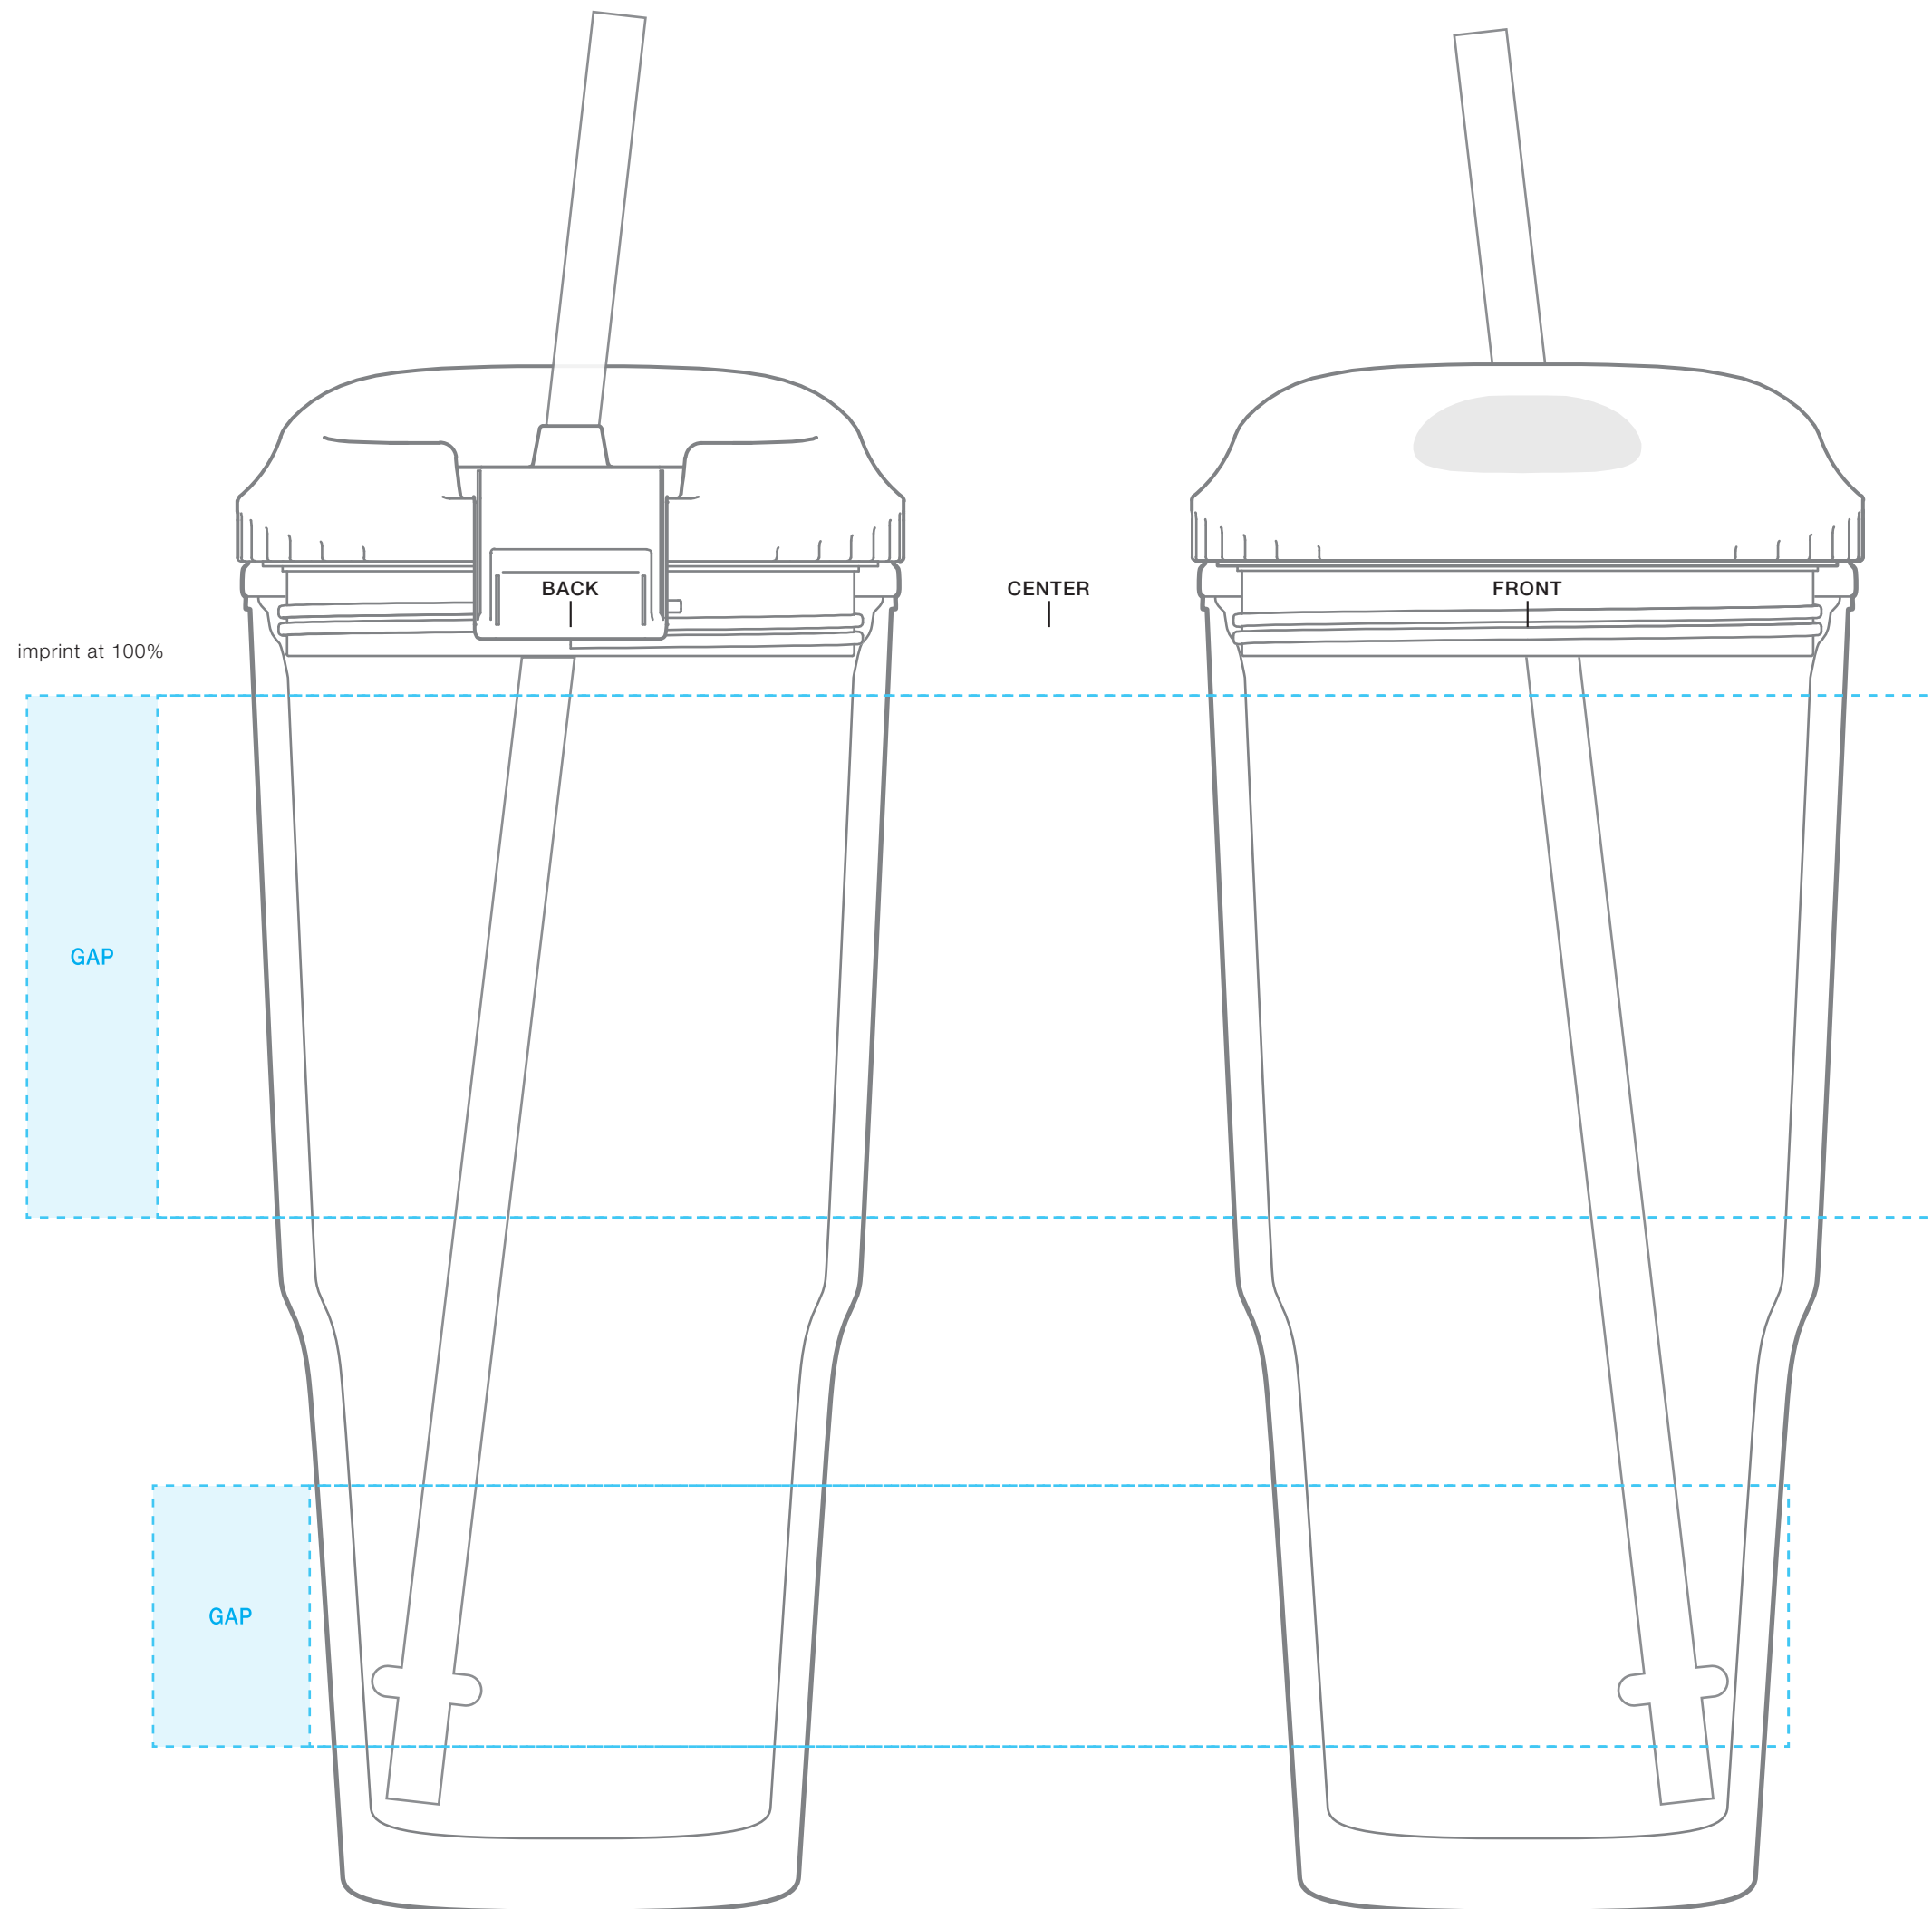

****CIRCLES/SQUARES WILL WARP ON TAPERED ITEM****

gulp
AVAILABLE BOTTLE IMPRINT AREA [DASHED BLUE LINE]= upper: 3" h x 3.25" w x 10.25" wrap, lower: 1.5" h x 2.25" w x 8.5" wrap
[11" full wrap for upper and 9.4" full wrap for lower when printing more than one imprint color]