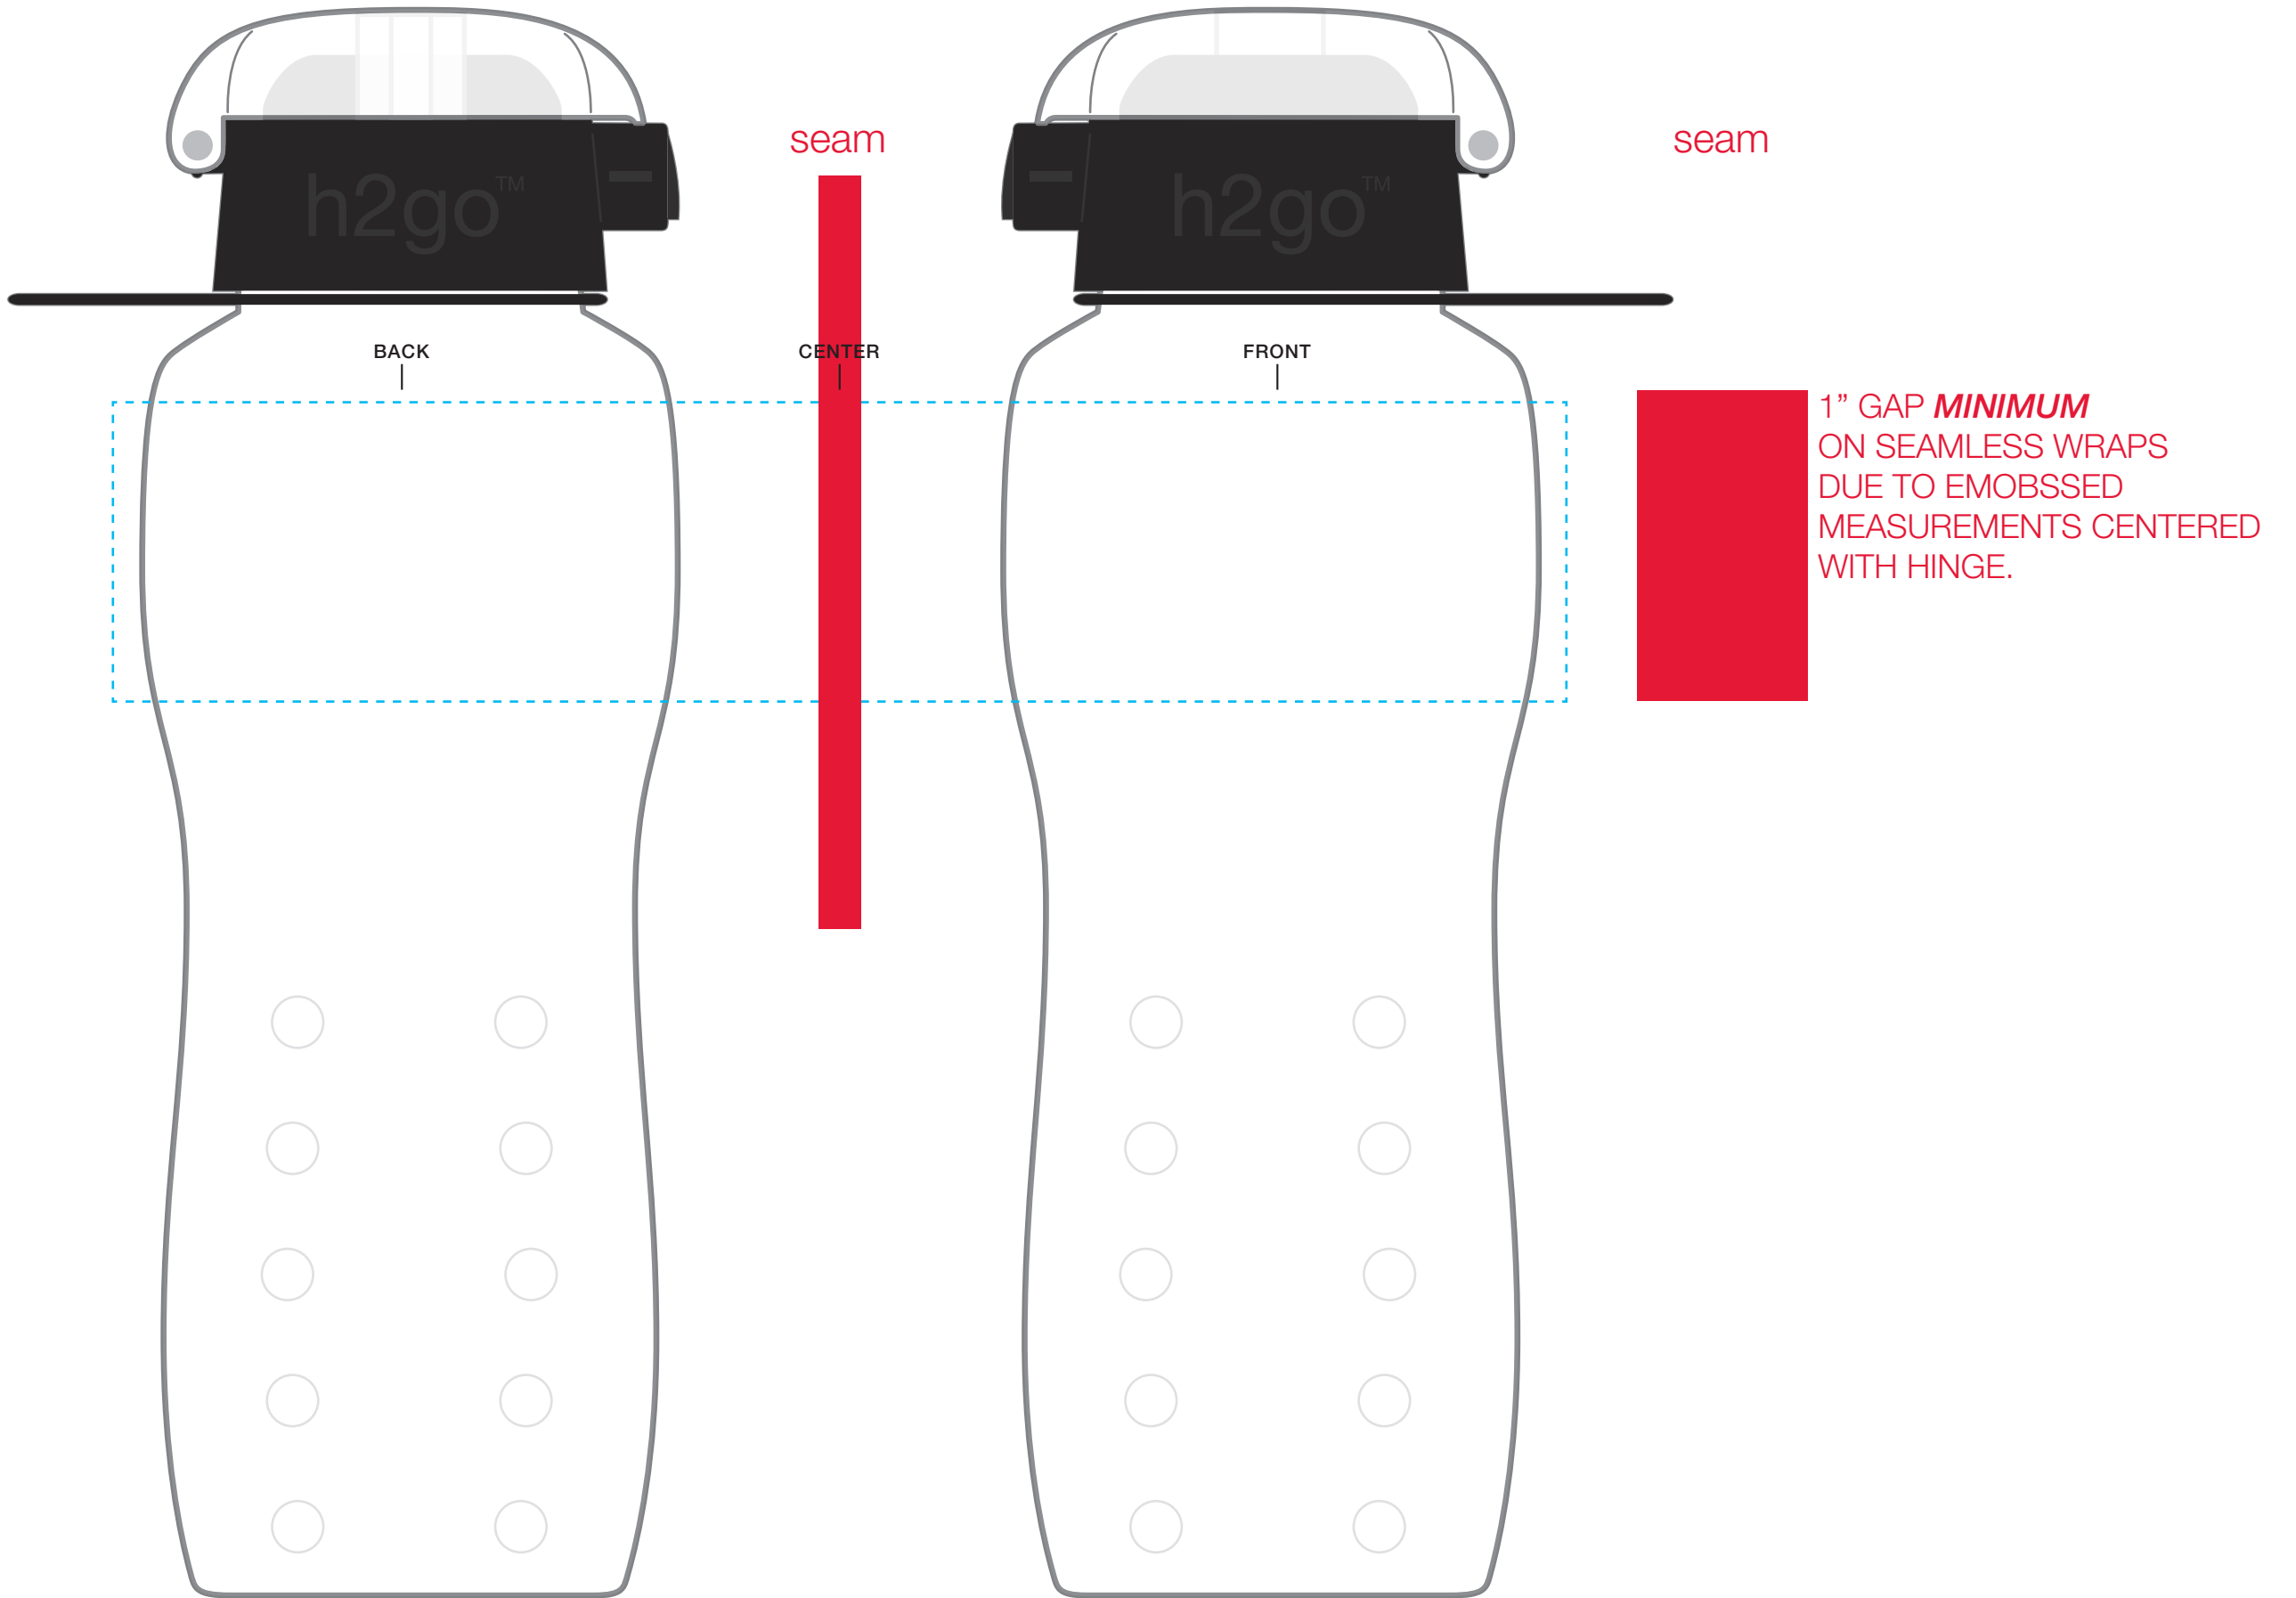

**\*\*CIRCLES/SQUARES WILL WARP ON TAPERED ITEM\*\***

**h2go® zuma**  
AVAILABLE BOTTLE IMPRINT AREA [DASHED BLUE LINE]= 1.75"h x 2.75"w x 8.5" wrap  
[ 10" full wrap when printing more than one imprint color ]