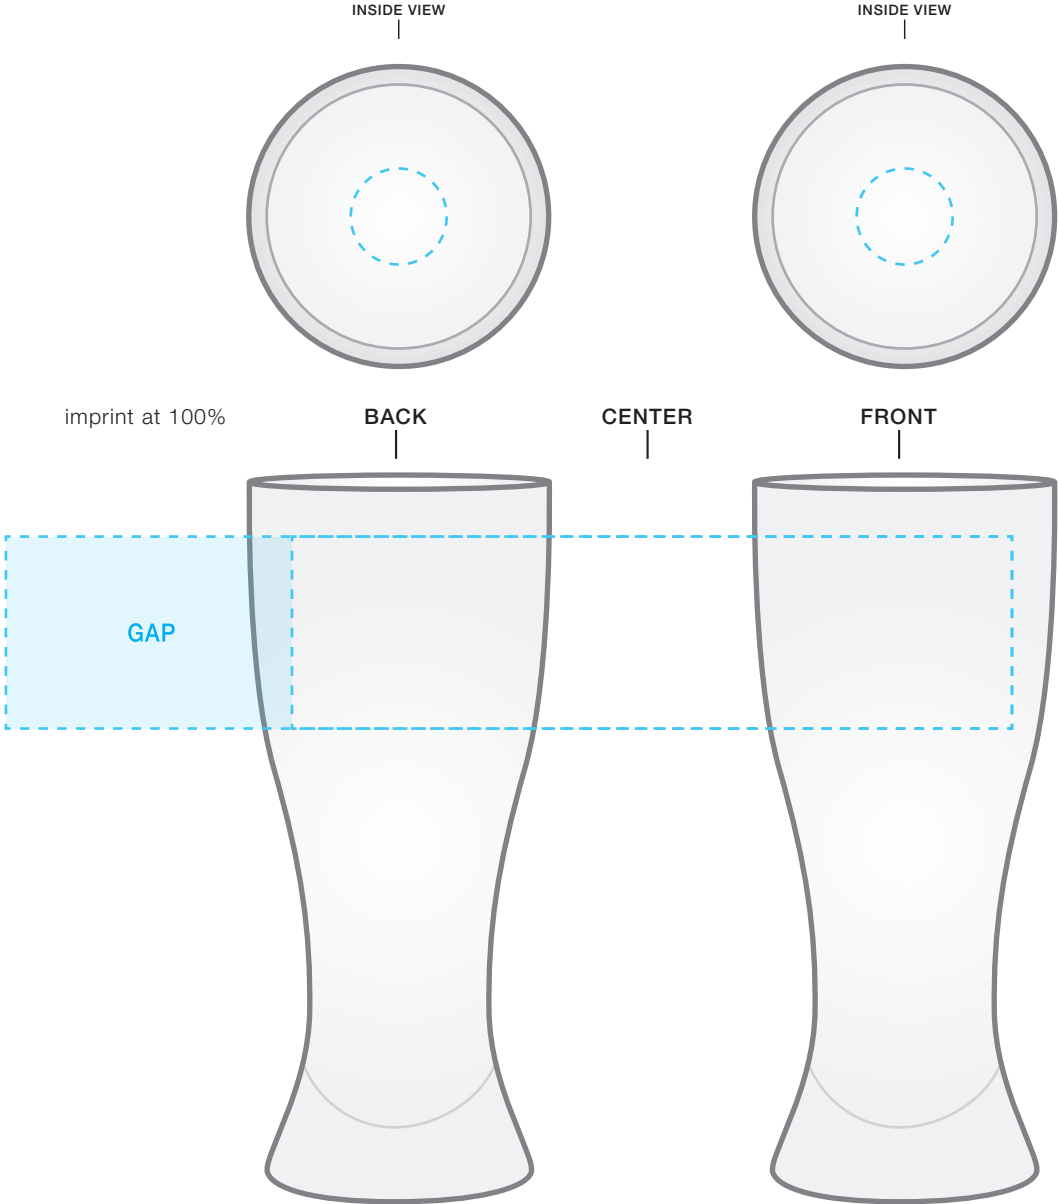

****CIRCLES/SQUARES WILL WARP ON TAPERED ITEM****

mini pilsner
AVAILABLE IMPRINT AREA [DASHED BLUE LINE] = 1" h x 1.5" w x 3.75" wrap BOTTOM IMPRINT AREA = 0.5" diameter
[5.24" full wrap when printing more than one imprint color]