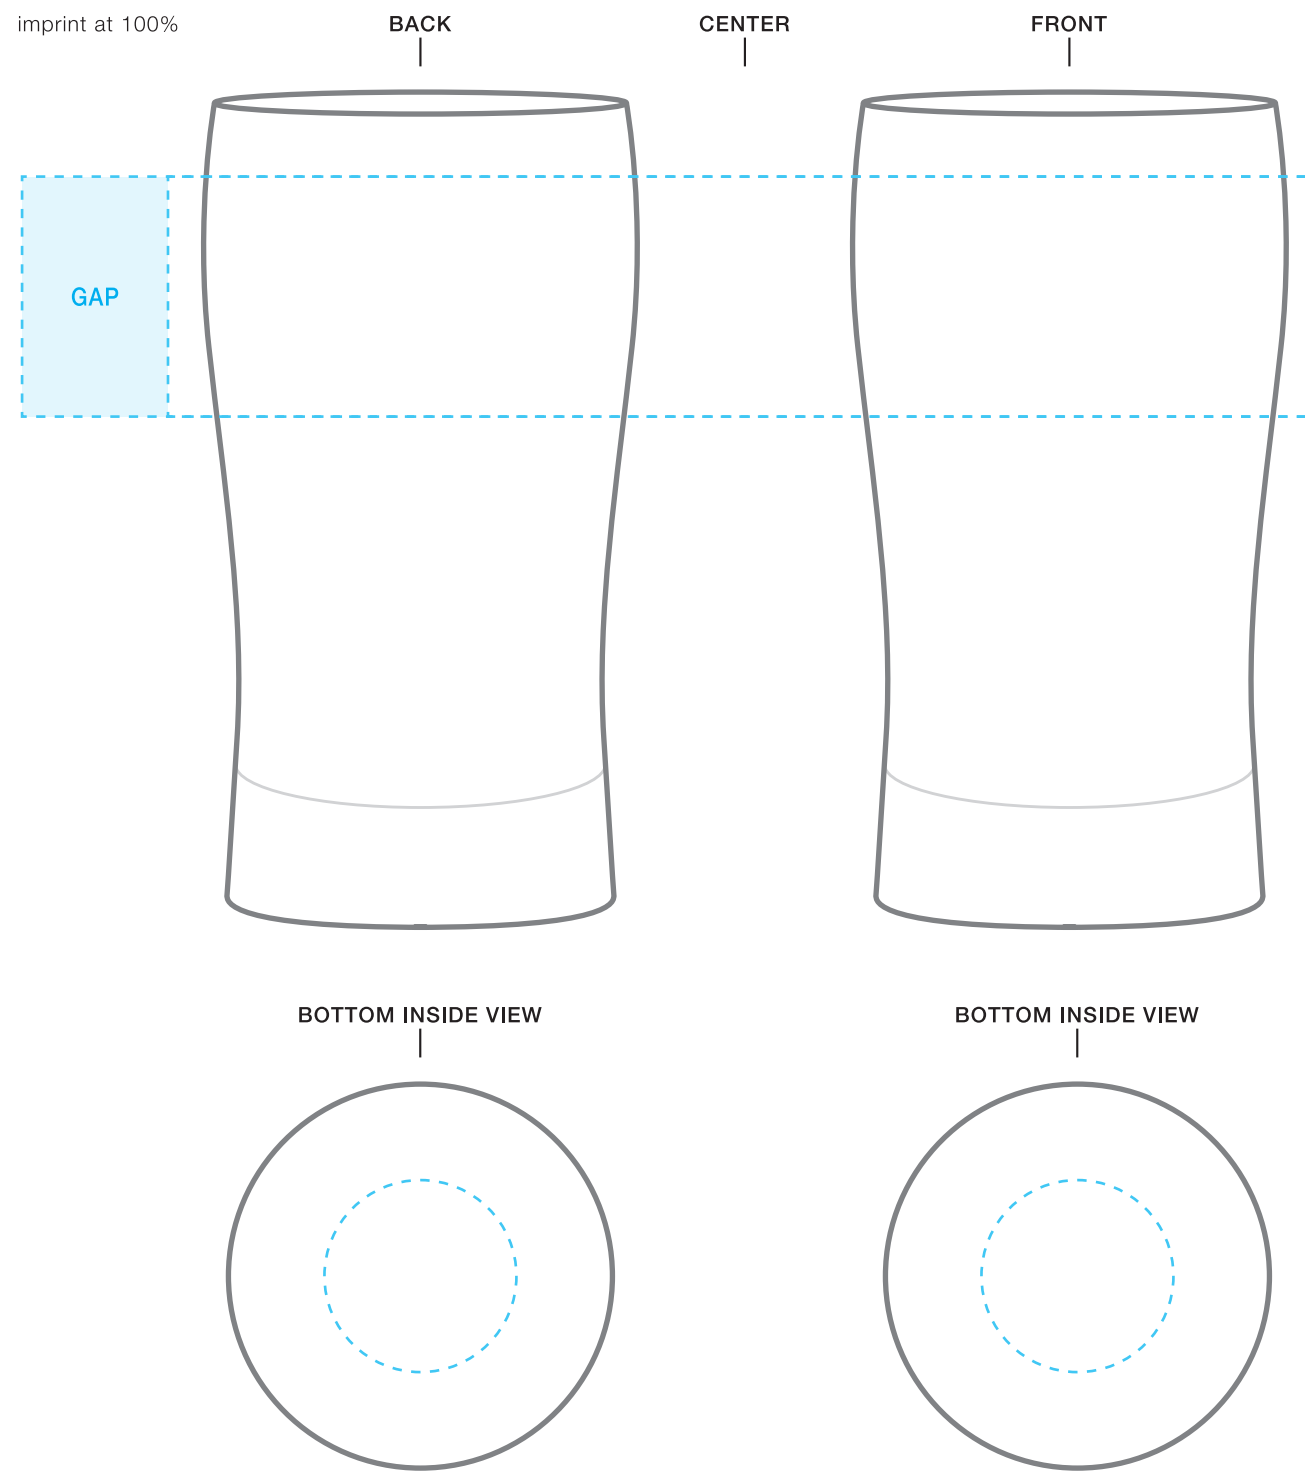

****CIRCLES/SQUARES WILL WARP ON TAPERED ITEM****

beer sampler
AVAILABLE BOTTLE IMPRINT AREA [DASHED BLUE LINE]= 1.25" h x 2" w x 6" wrap base imprint (1 color only) 1"
[6.76" full wrap when printing more than one imprint color]