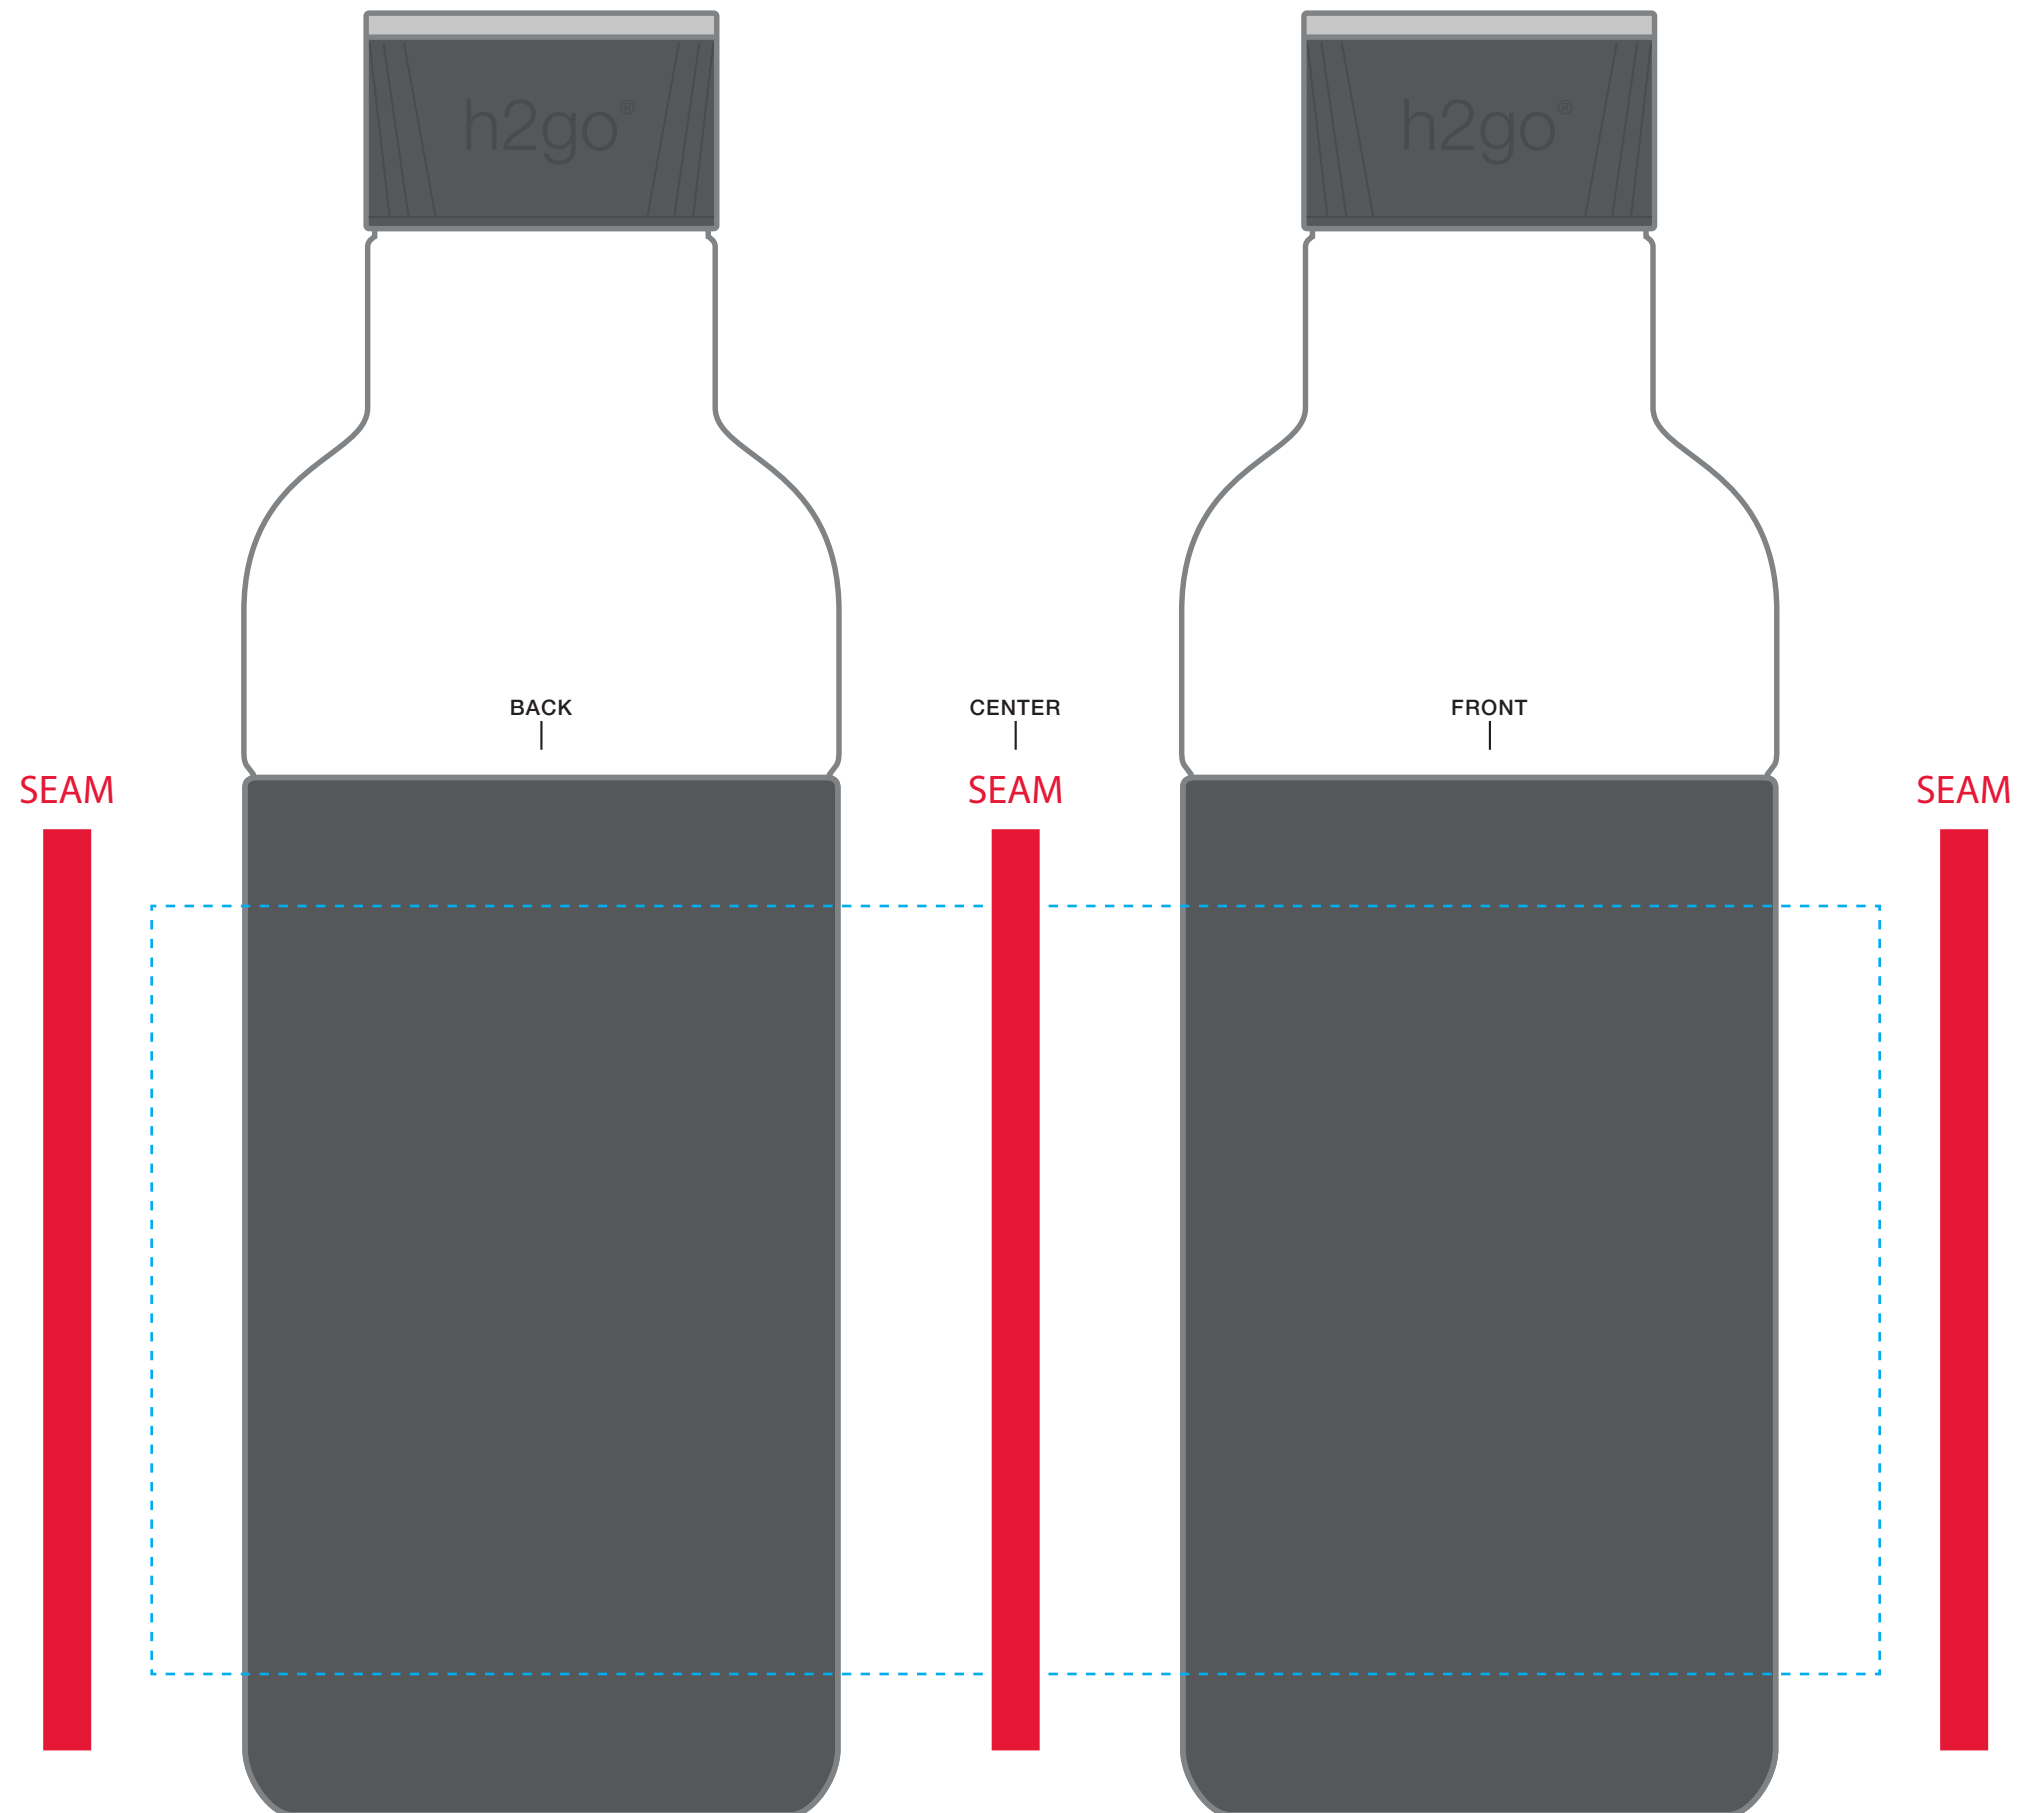

****PPP REQUIRED****
****IMPRINT WILL BE SEMI-MATTE IN APPEARANCE****

h2go® neo
AVAILABLE BOTTLE IMPRINT AREA [DASHED BLUE LINE]= 4" h x 3" w x 9" wrap, 1 color imprint only
[black / white / clear / red / blue]