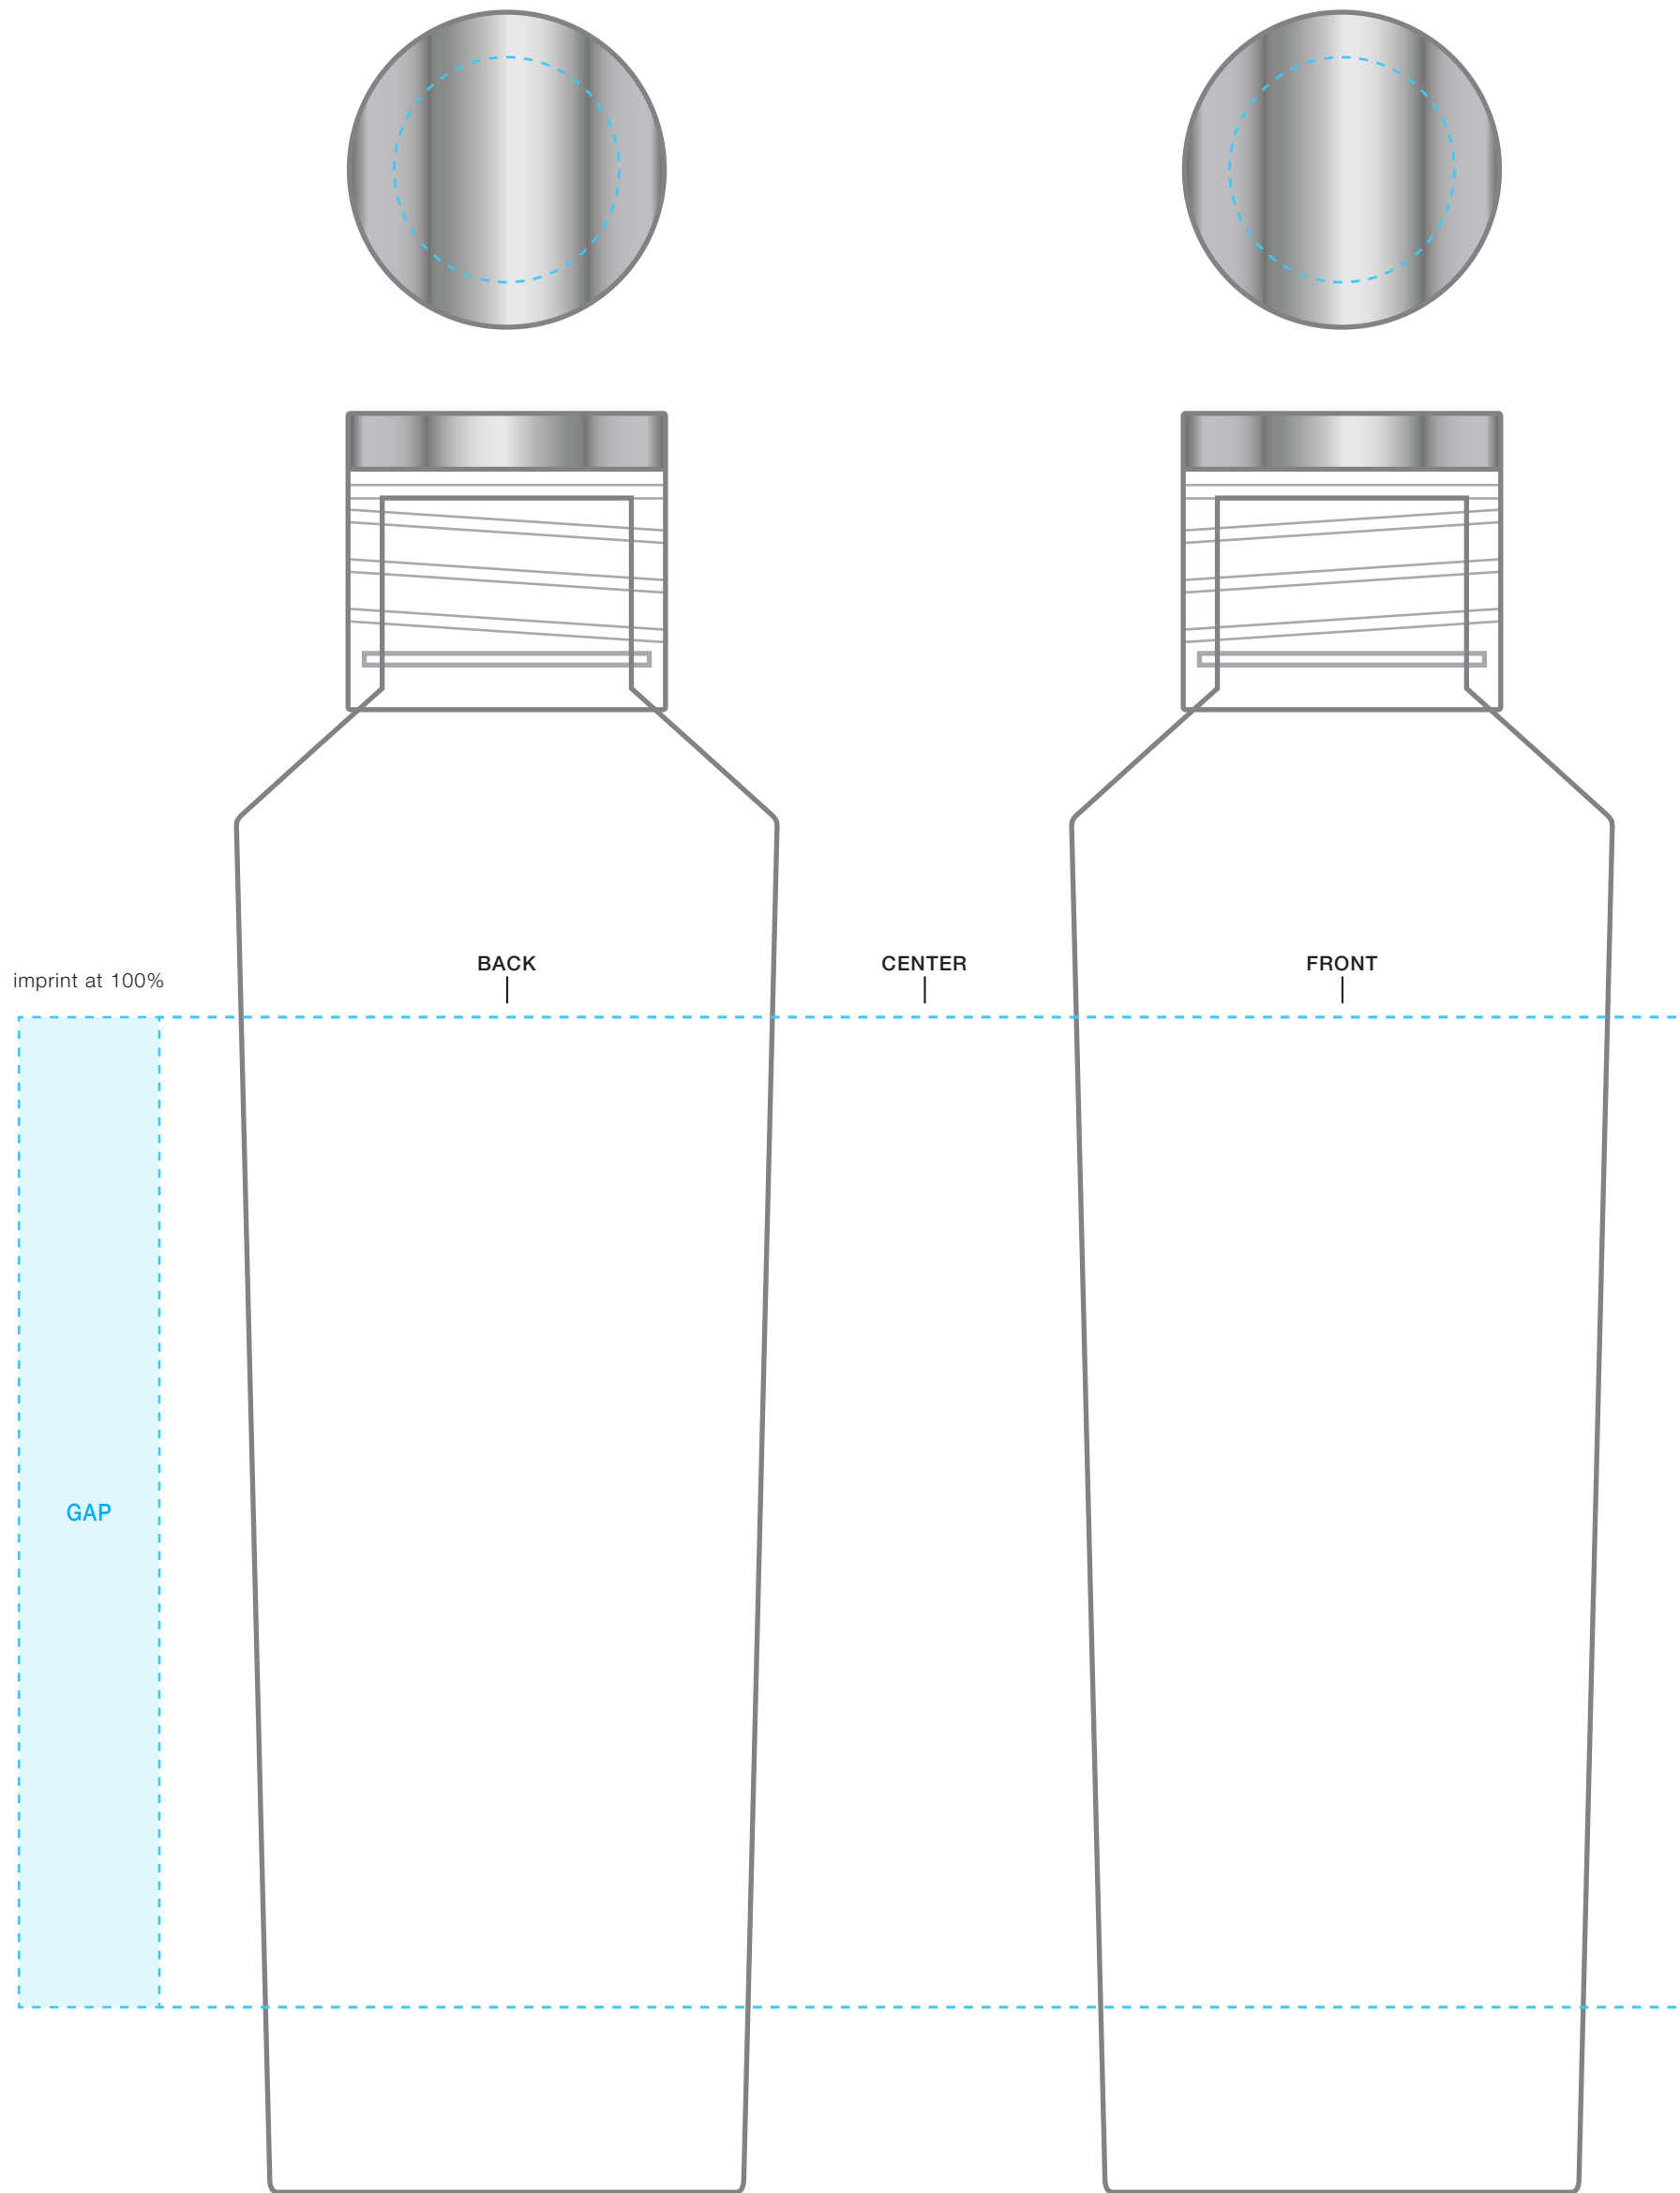

**\*\*CIRCLES/SQUARES WILL WARP ON TAPERED ITEM\*\***

**h2go® phoenix**  
**AVAILABLE BOTTLE IMPRINT AREA [DASHED BLUE LINE]= 5.5" h x 3" w x 8.5" wrap** lid imprint (1 color only) 1.25"  
[ 9.28" full wrap when printing more than one imprint color ]