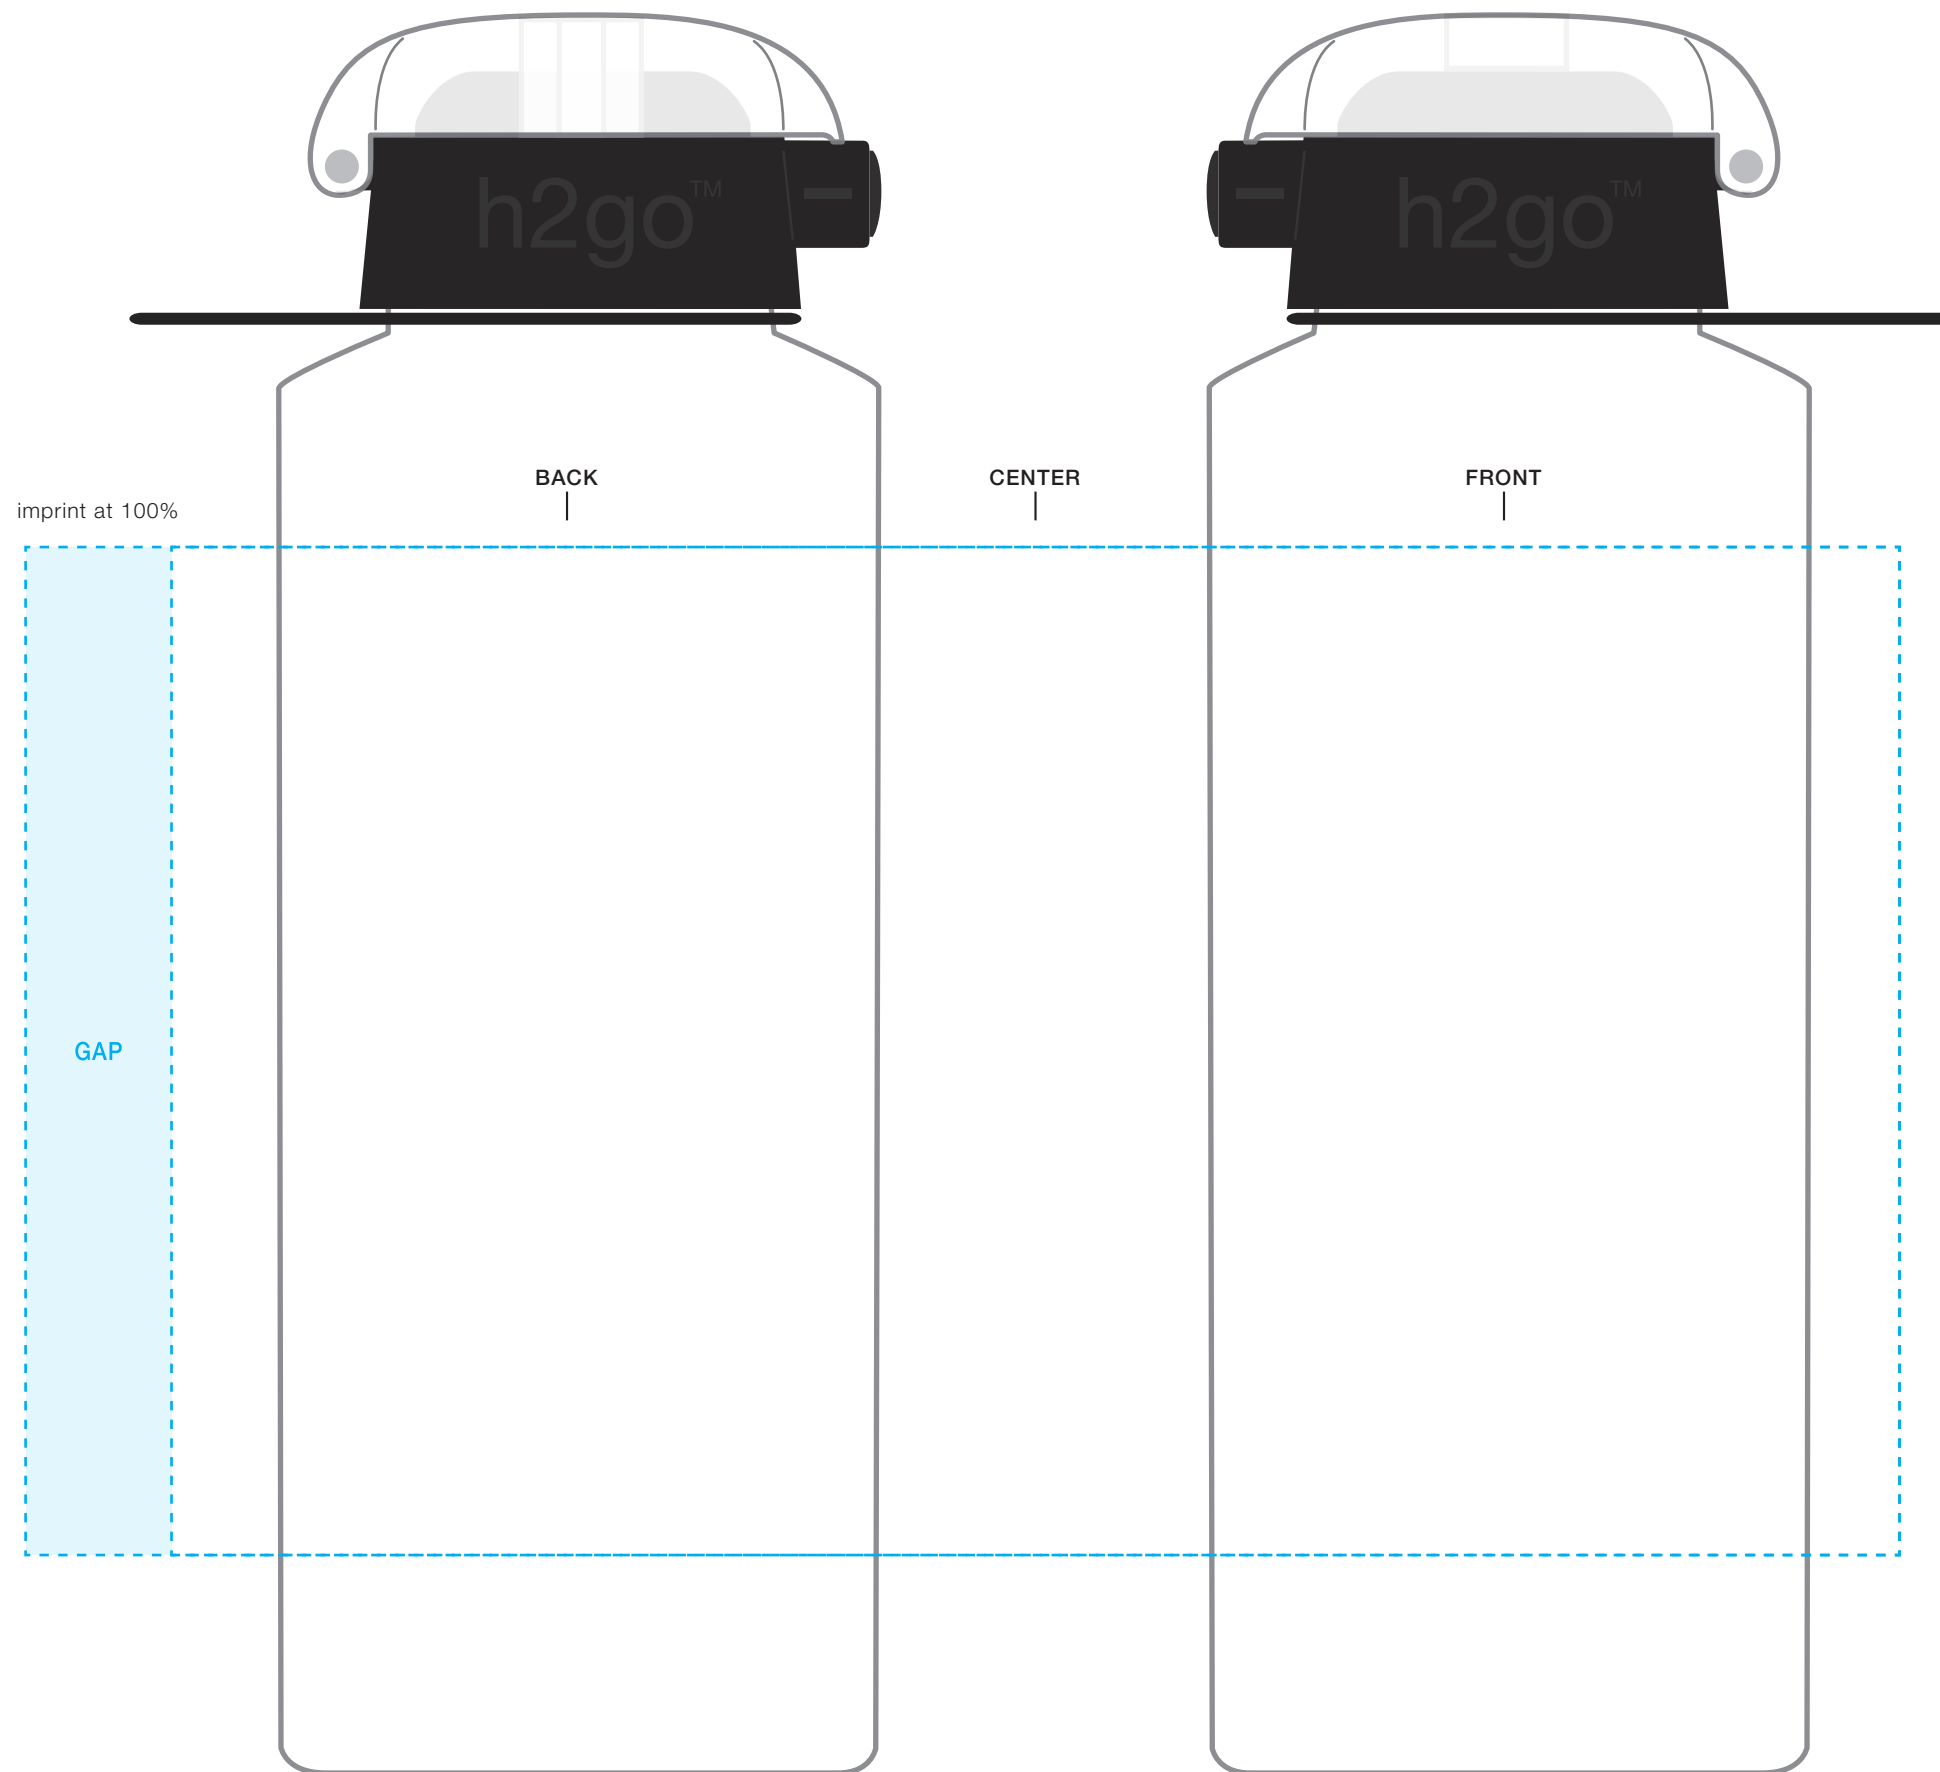

****IMPRINT WILL TAKE ON TEXTURE OF ITEM POWDER COAT SURFACE****

h2go® pismo
AVAILABLE BOTTLE IMPRINT AREA [DASHED BLUE LINE]= 5.25" h x 2.5"w x 9" wrap
[9.76" full wrap when printing more than one imprint color]