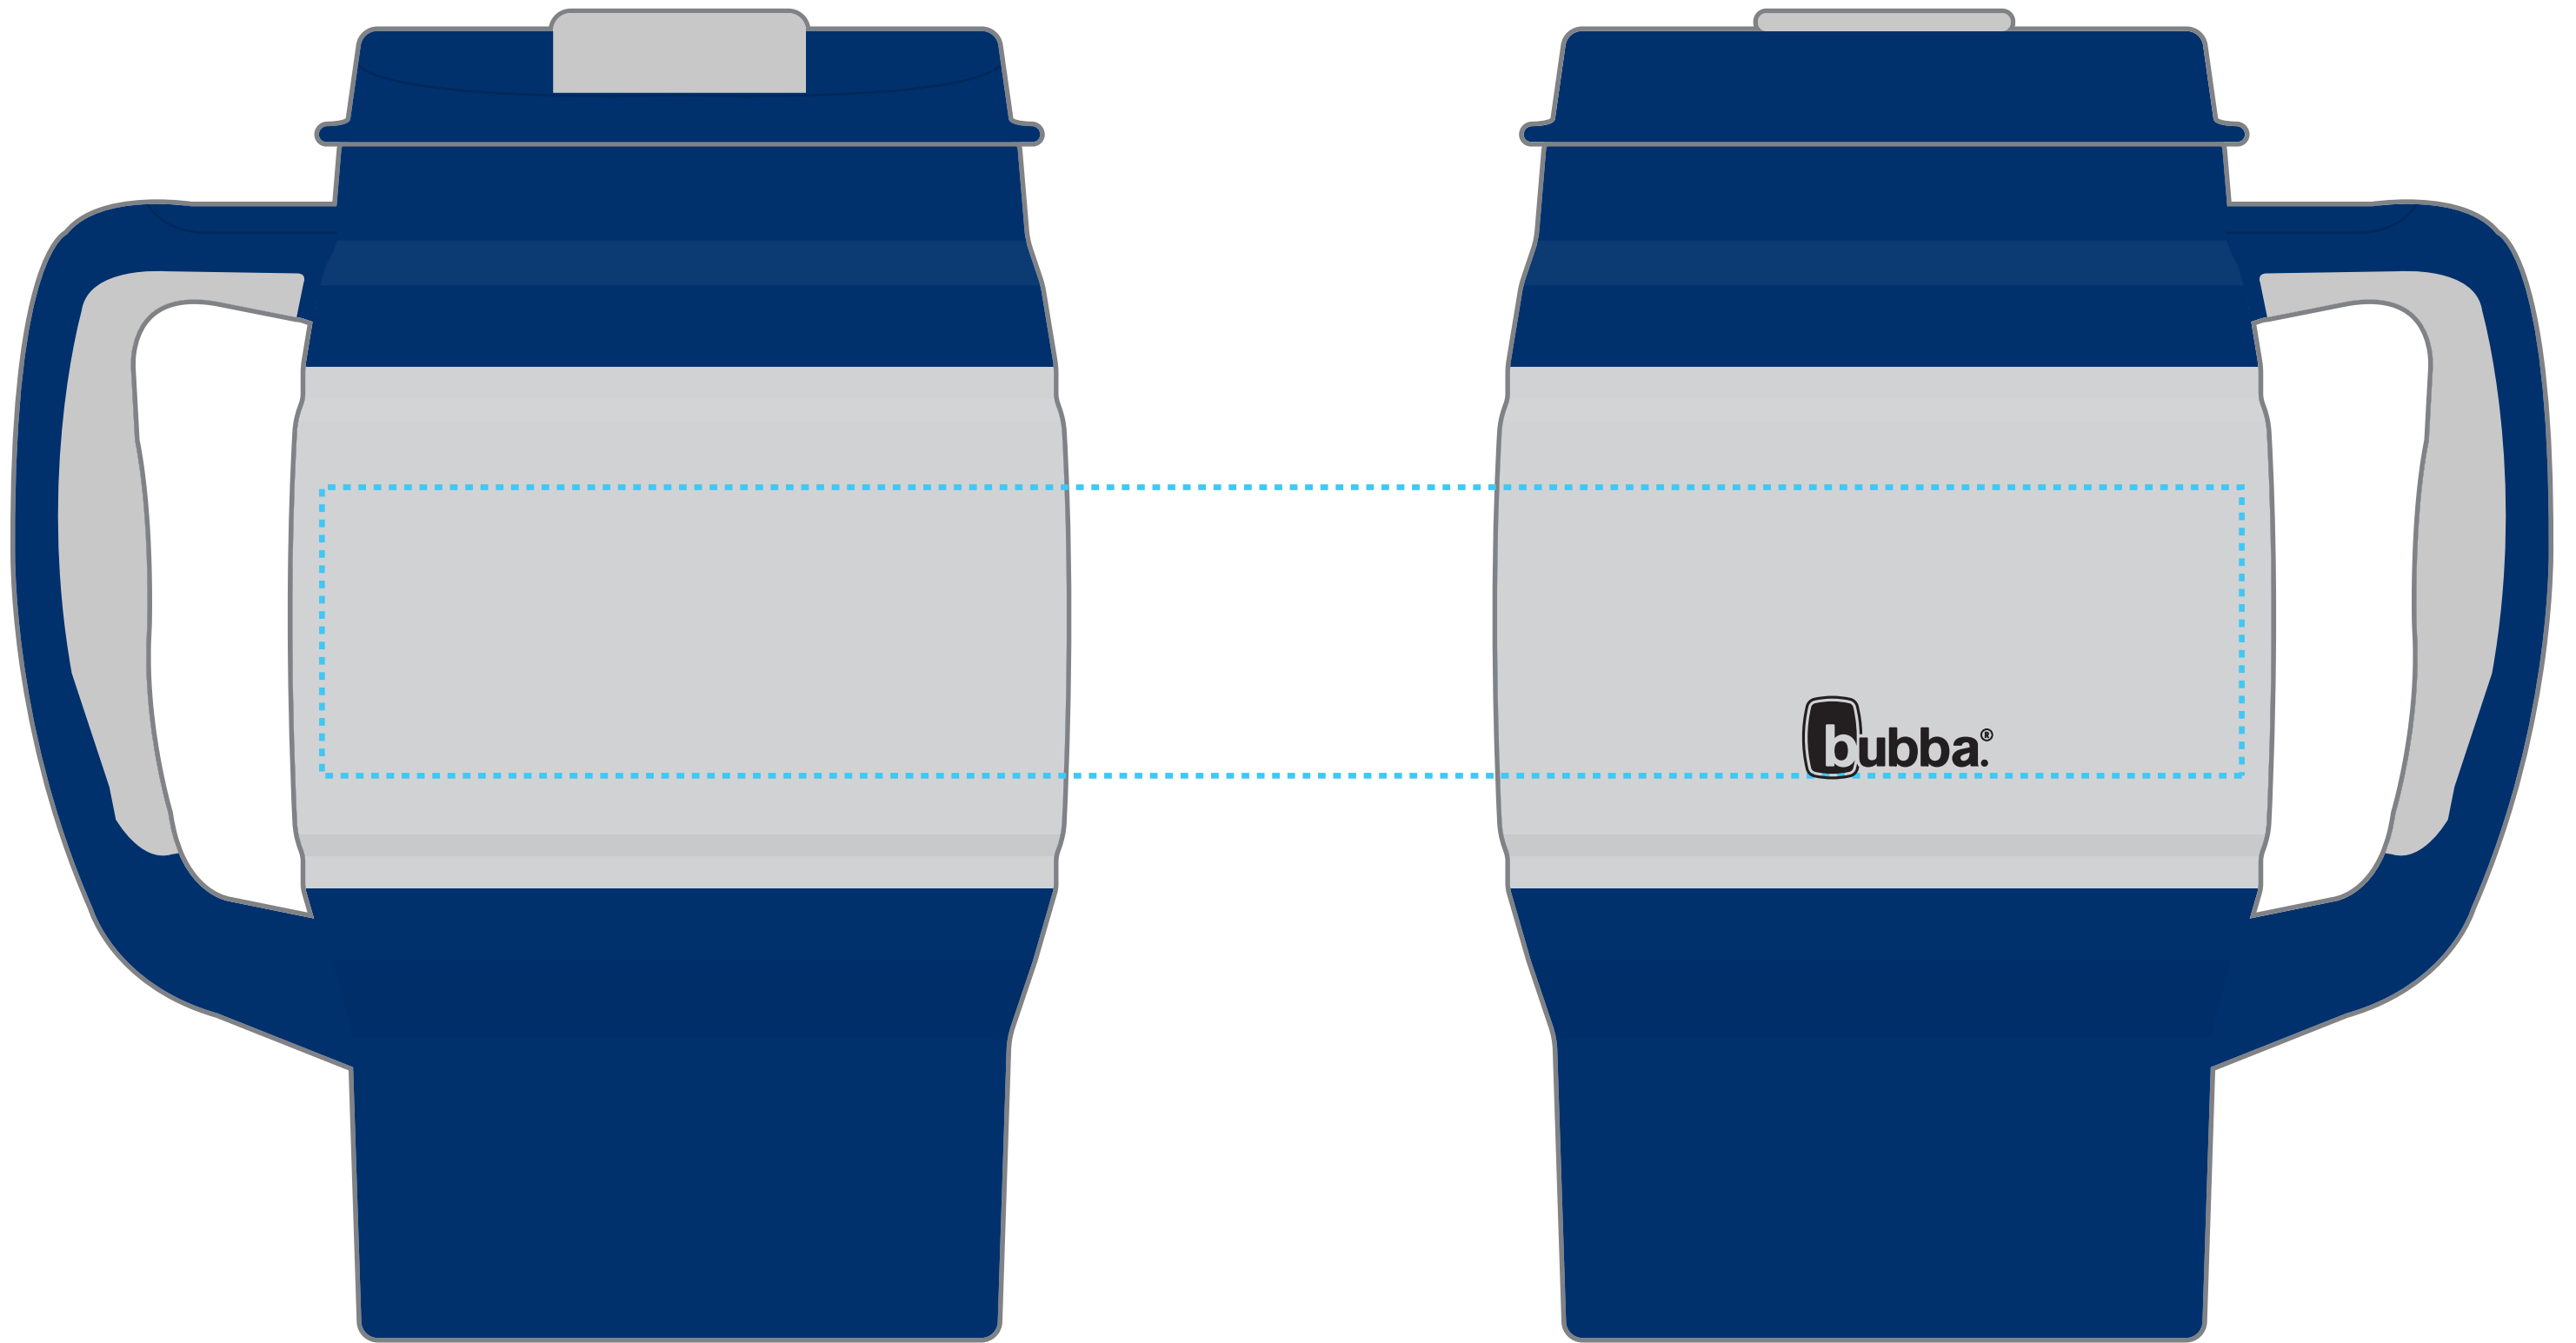

BUBBA LOGOS WILL BE PRINTED A COLOR FROM WITHIN ARTWORK

bubba® classic desk mug
AVAILABLE BOTTLE IMPRINT AREA [DASHED BLUE LINE]= 1.75" h x 4 " w x 11.5 " wrap

**NOT A PROOF
FOR CONCEPT PURPOSES ONLY**
PLEASE DESIGNATE PMS # TO CORRESPONDING COLOR #.
PLEASE USE PMS COLORS AND OUTLINE ANY FONTS
BEFORE SENDING IN WITH YOUR ORDER