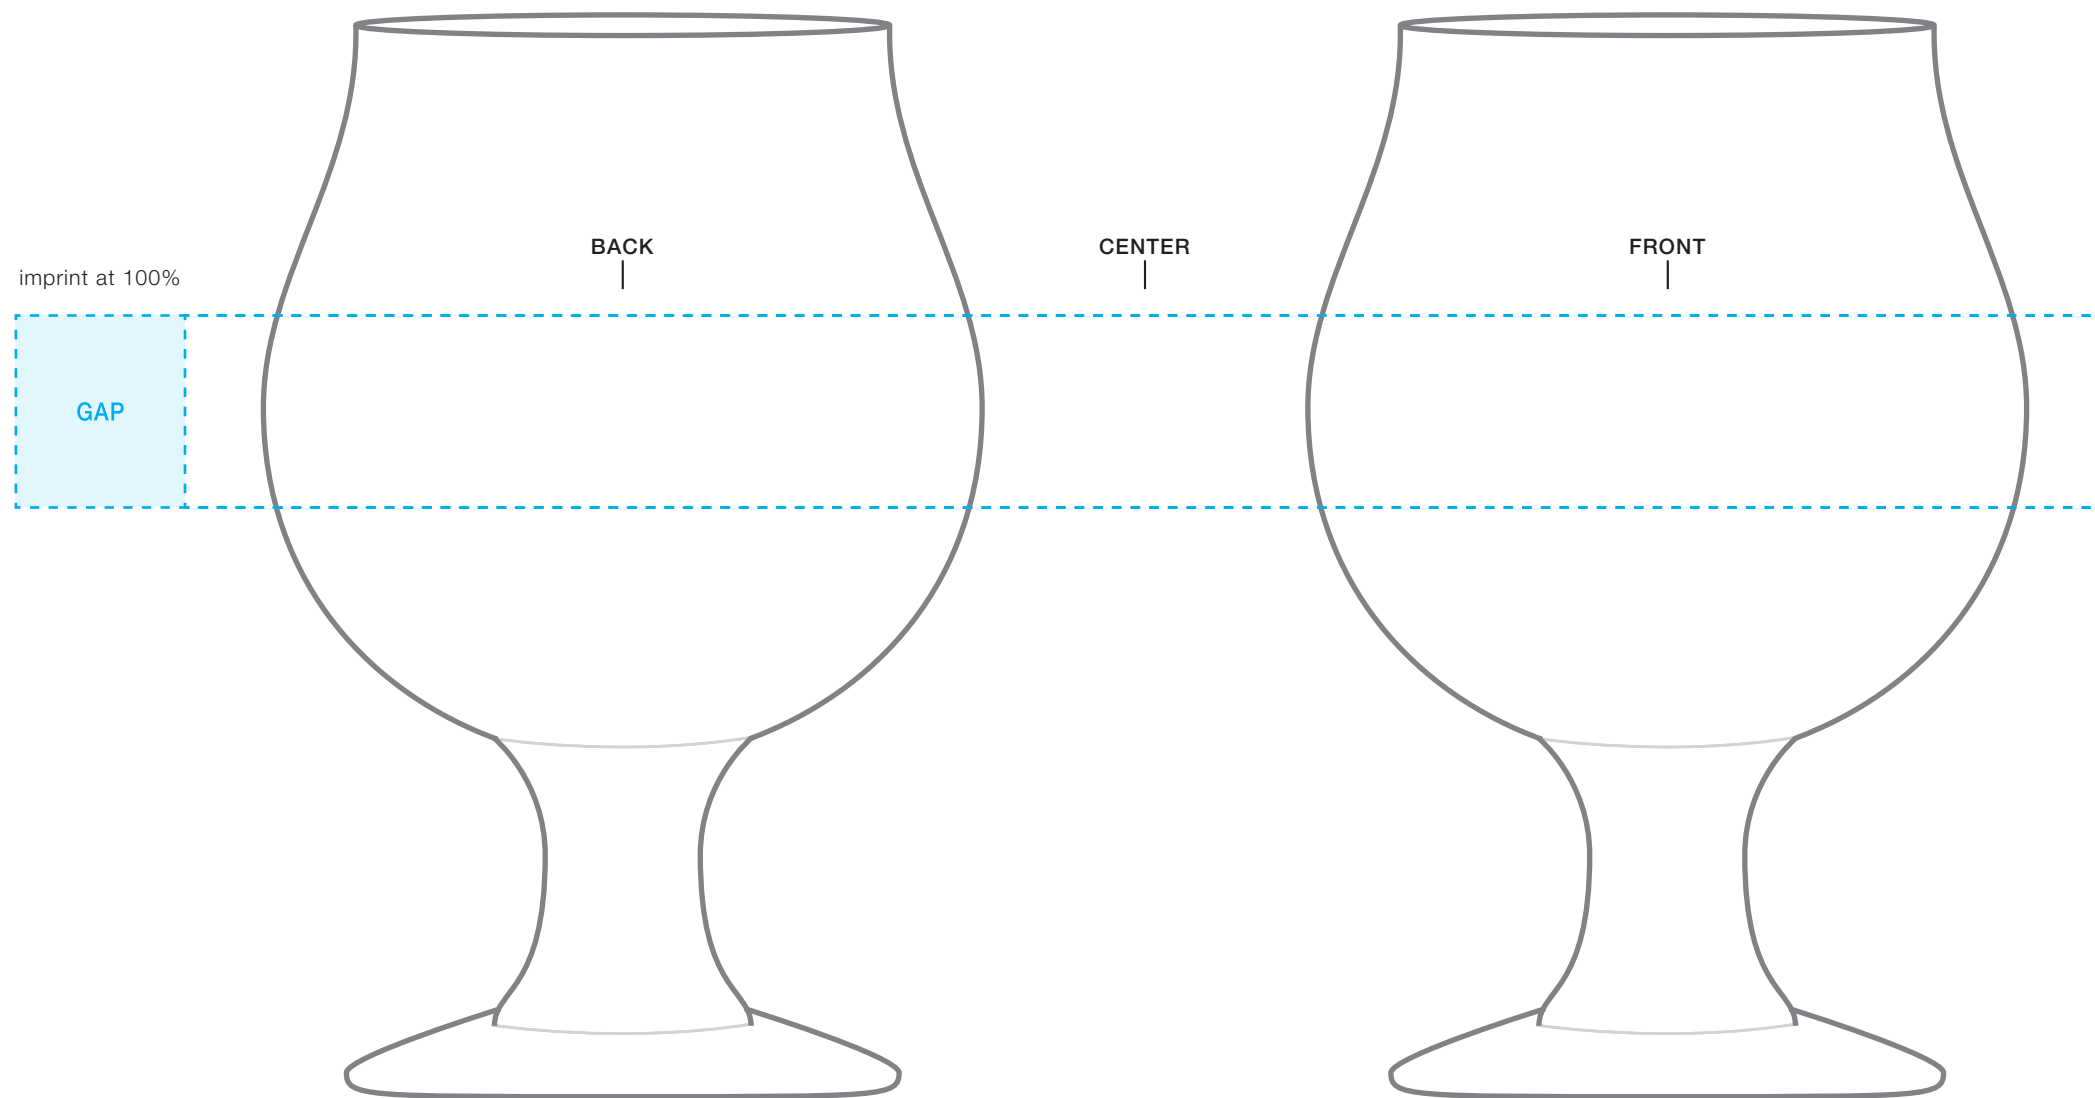

**\*\*CIRCLES/SQUARES WILL WARP ON TAPERED ITEM\*\***

**13 oz belgian glass**  
**AVAILABLE IMPRINT AREA [DASHED BLUE LINE]= 1" h x 2.25" w x 10" wrap**  
**[ 10.88" full wrap when printing more than one imprint color ]**