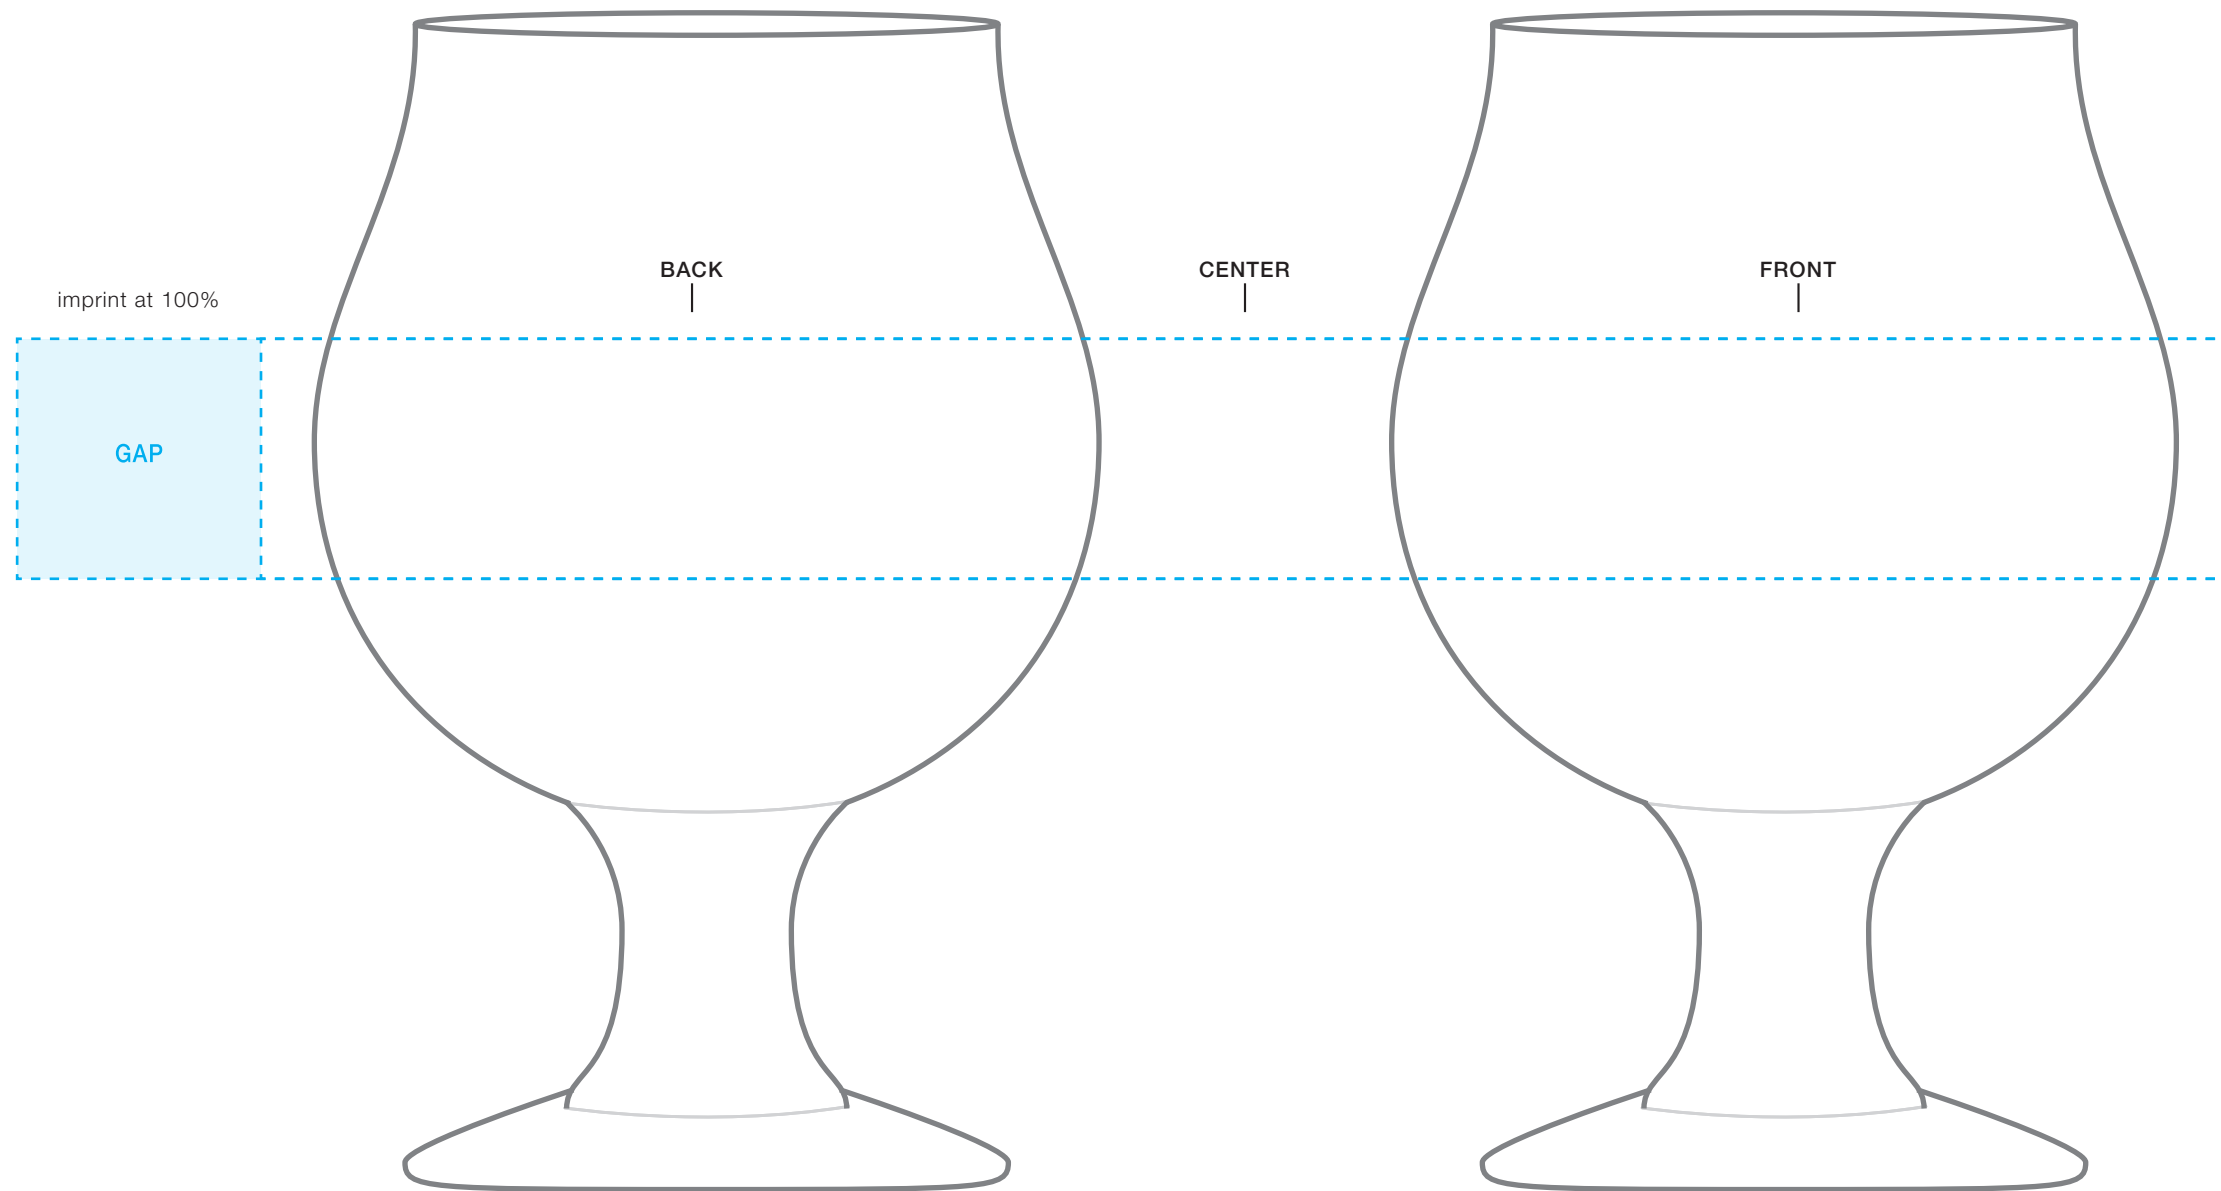

****CIRCLES/SQUARES WILL WARP ON TAPERED ITEM****

16 oz belgian glass
AVAILABLE IMPRINT AREA [DASHED BLUE LINE]= 1.25" h x 2.5" w x 10.25" wrap
[11.52" full wrap when printing more than one imprint color]