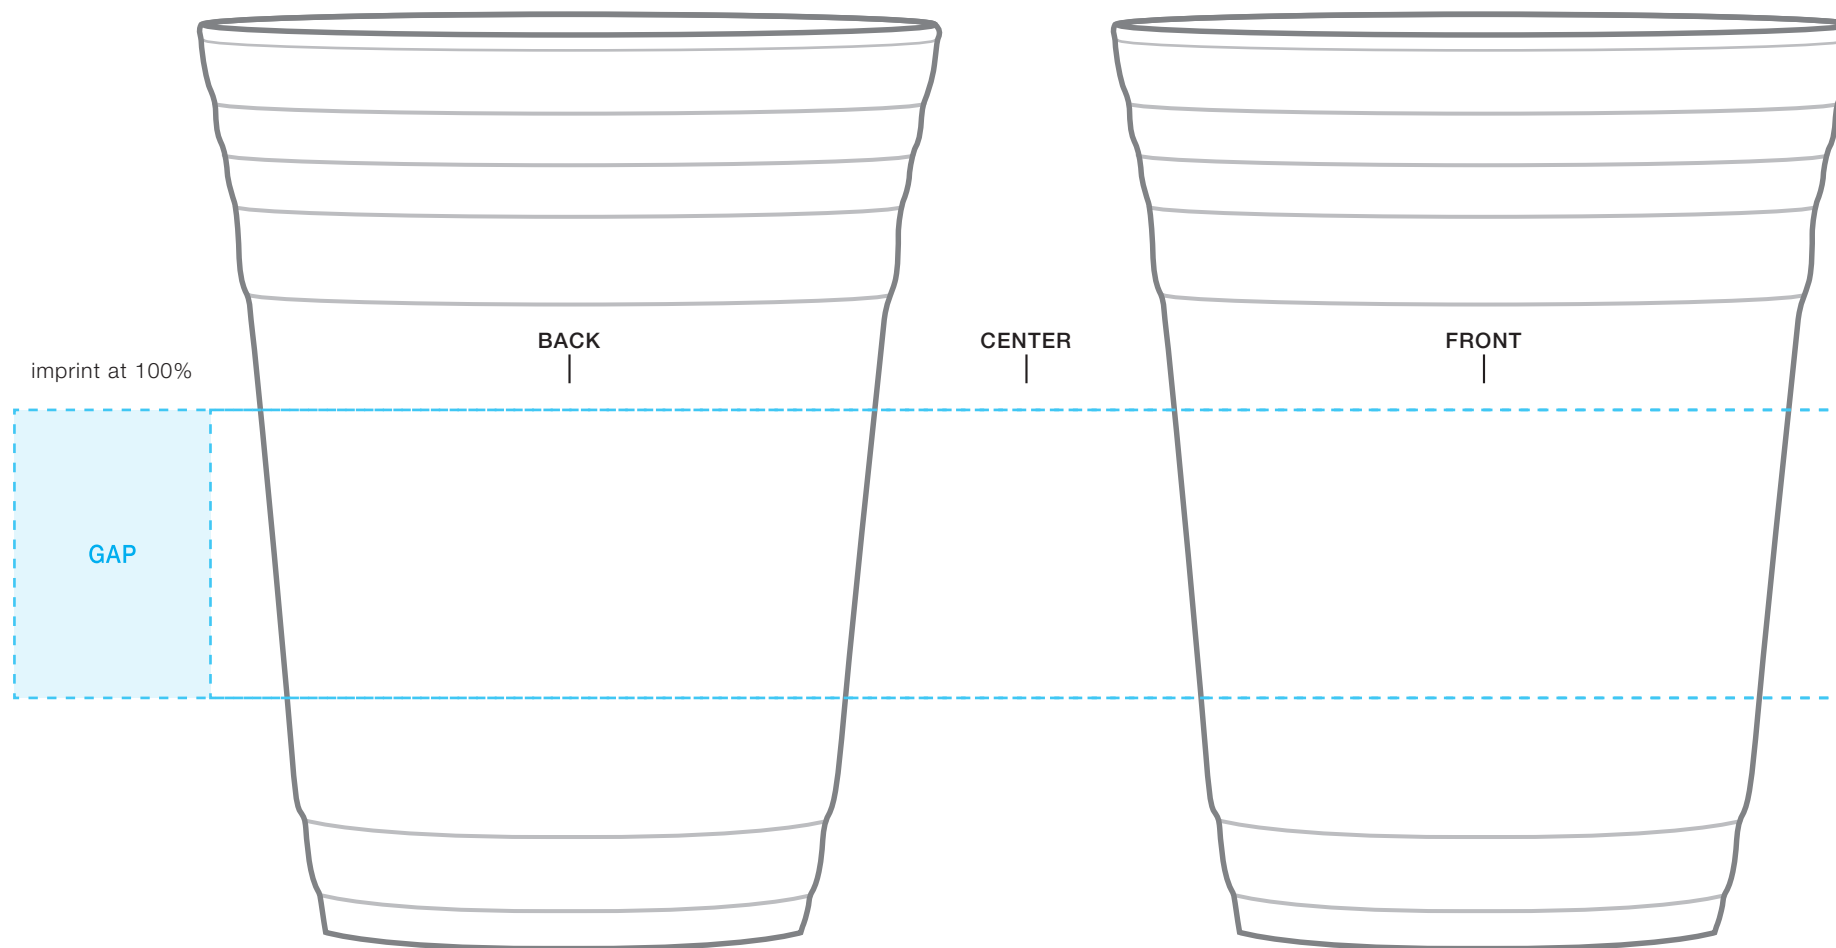

****CIRCLES/SQUARES WILL WARP ON TAPERED ITEM****

16 oz player glass

AVAILABLE IMPRINT AREA [DASHED BLUE LINE]= 1.5" h x 2.25" w x 8.5" wrap
[9.52" full wrap when printing more than one imprint color]

NOT A PROOF
FOR CONCEPT PURPOSES ONLY
PLEASE DESIGNATE PMS # TO CORRESPONDING COLOR #.
PLEASE USE PMS COLORS AND OUTLINE ANY FONTS
BEFORE SENDING IN WITH YOUR ORDER