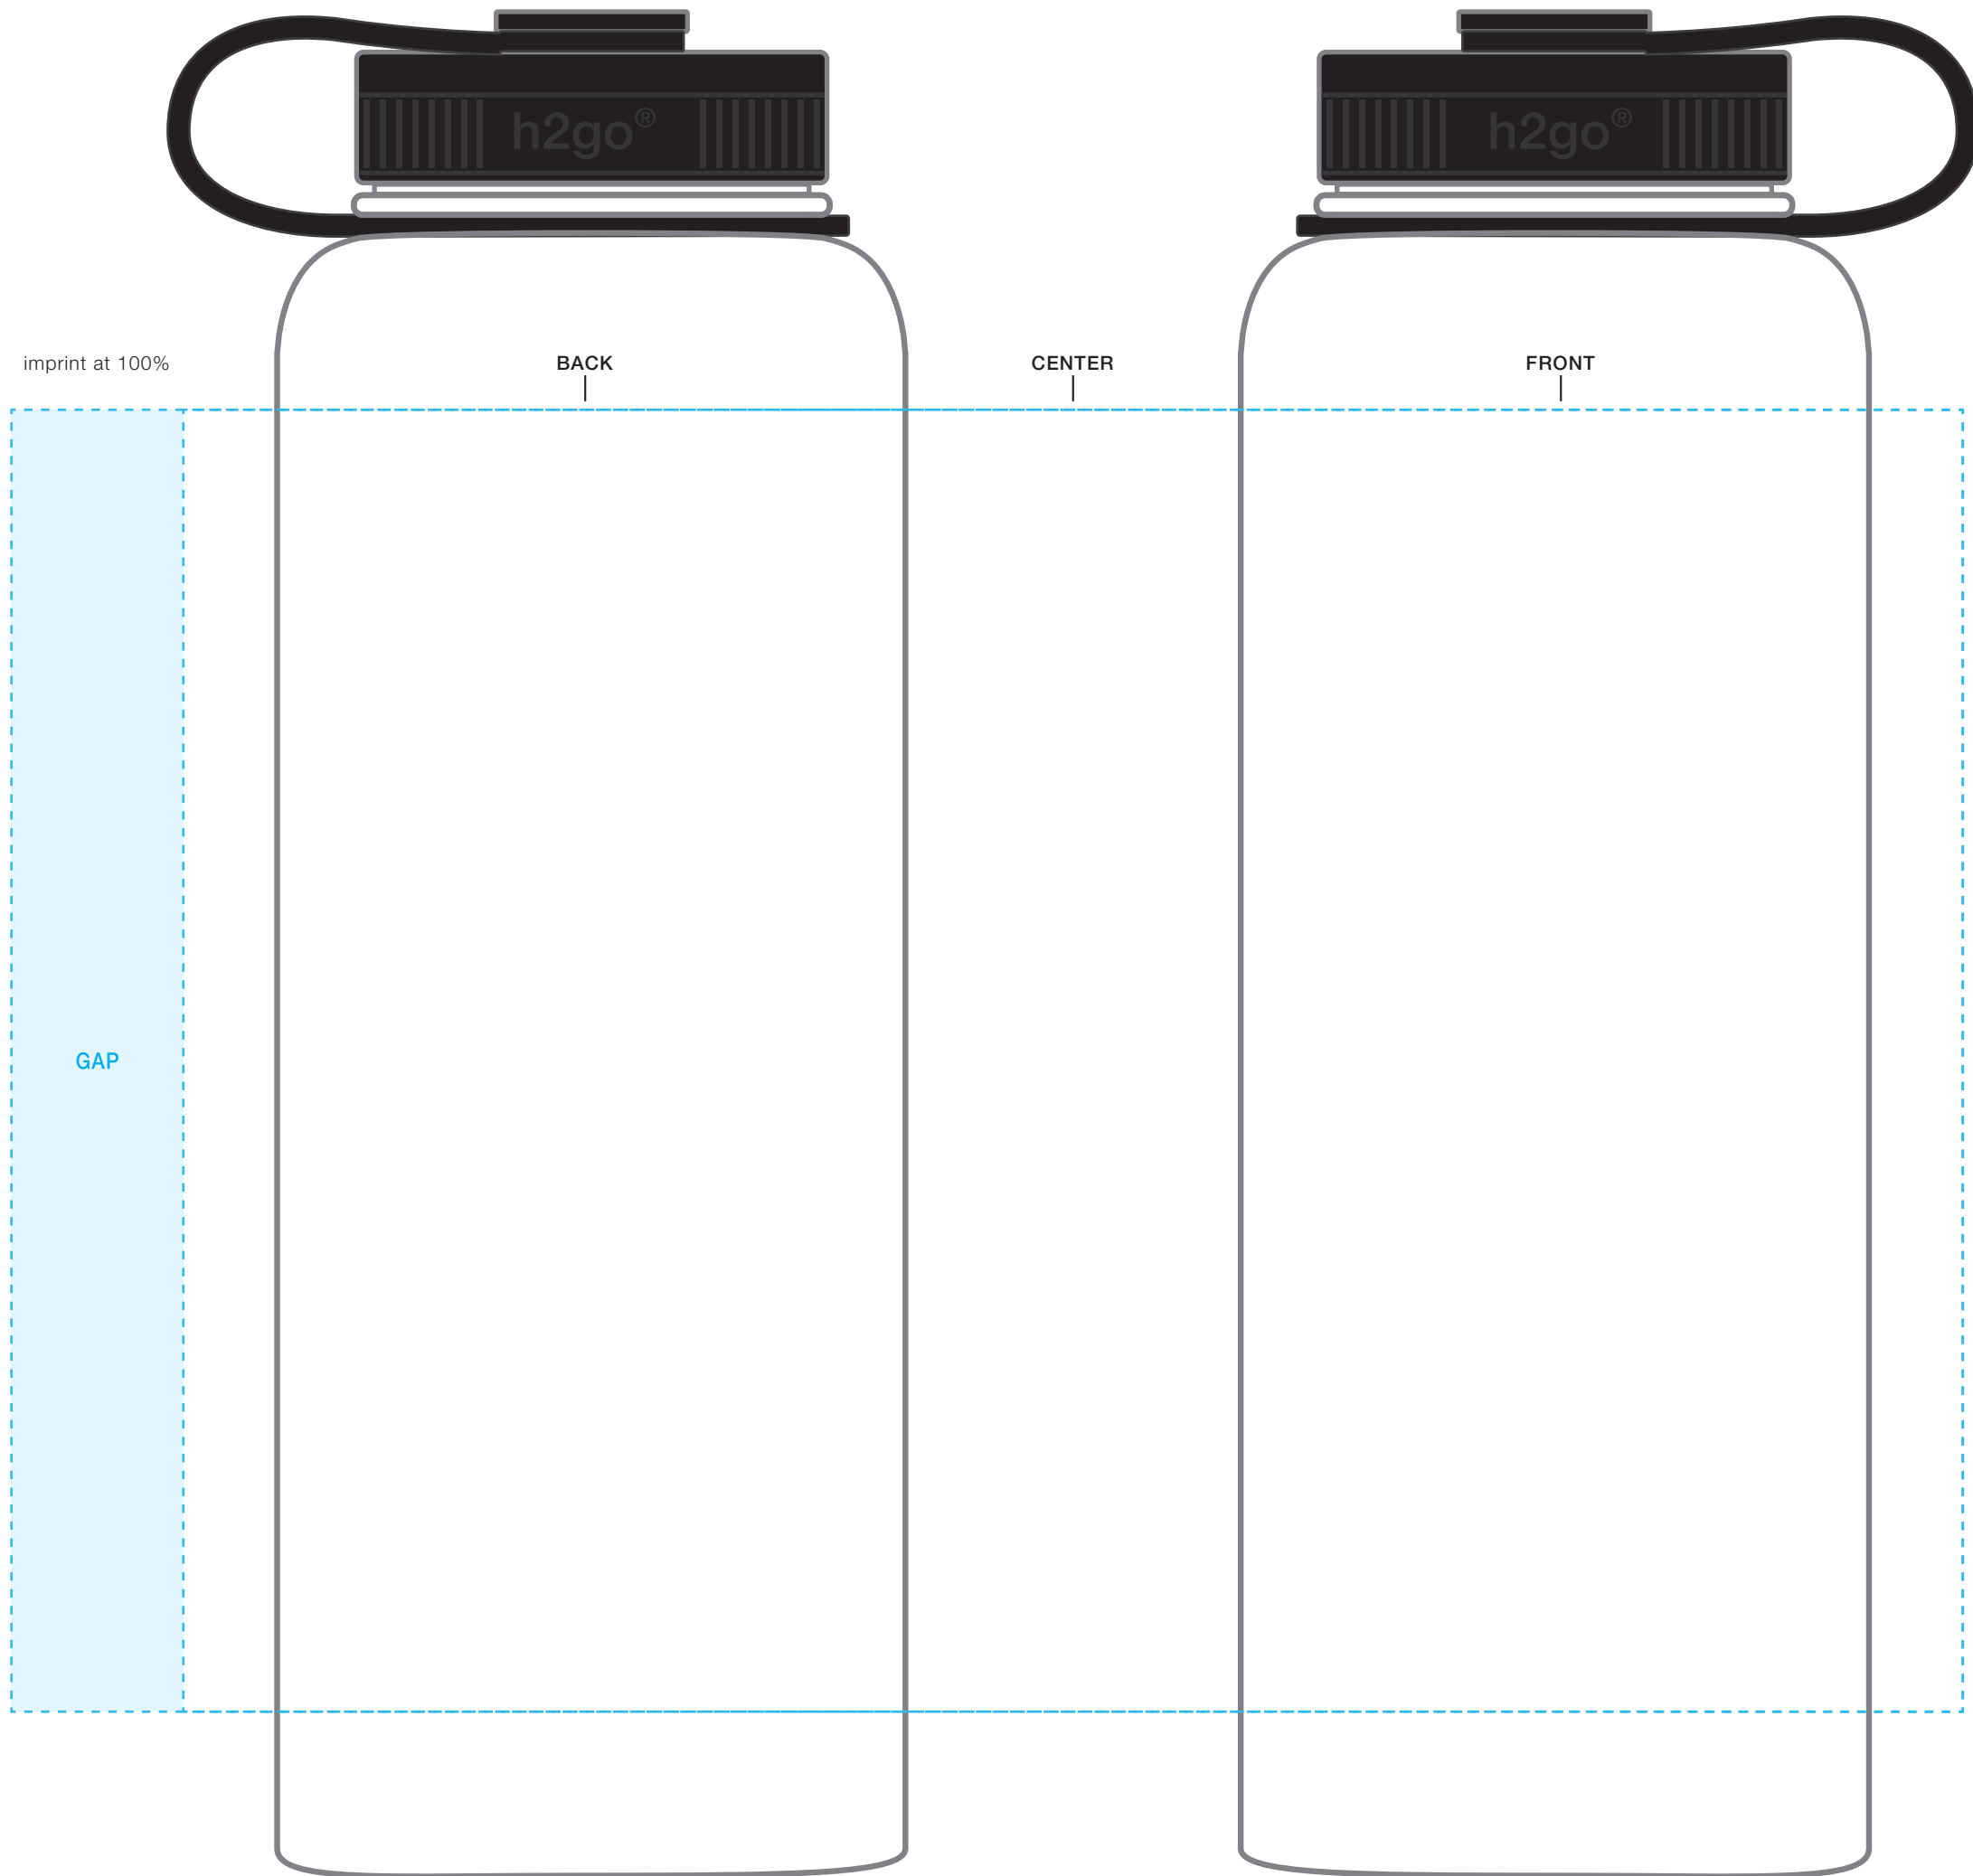

****IMPRINT WILL TAKE ON TEXTURE OF ITEM POWDER COAT SURFACE****

h2go® venture
AVAILABLE BOTTLE IMPRINT AREA [DASHED BLUE LINE]= 7.5" h x 3.5" w x 10.25" wrap
[11.24" full wrap when printing more than one imprint color]