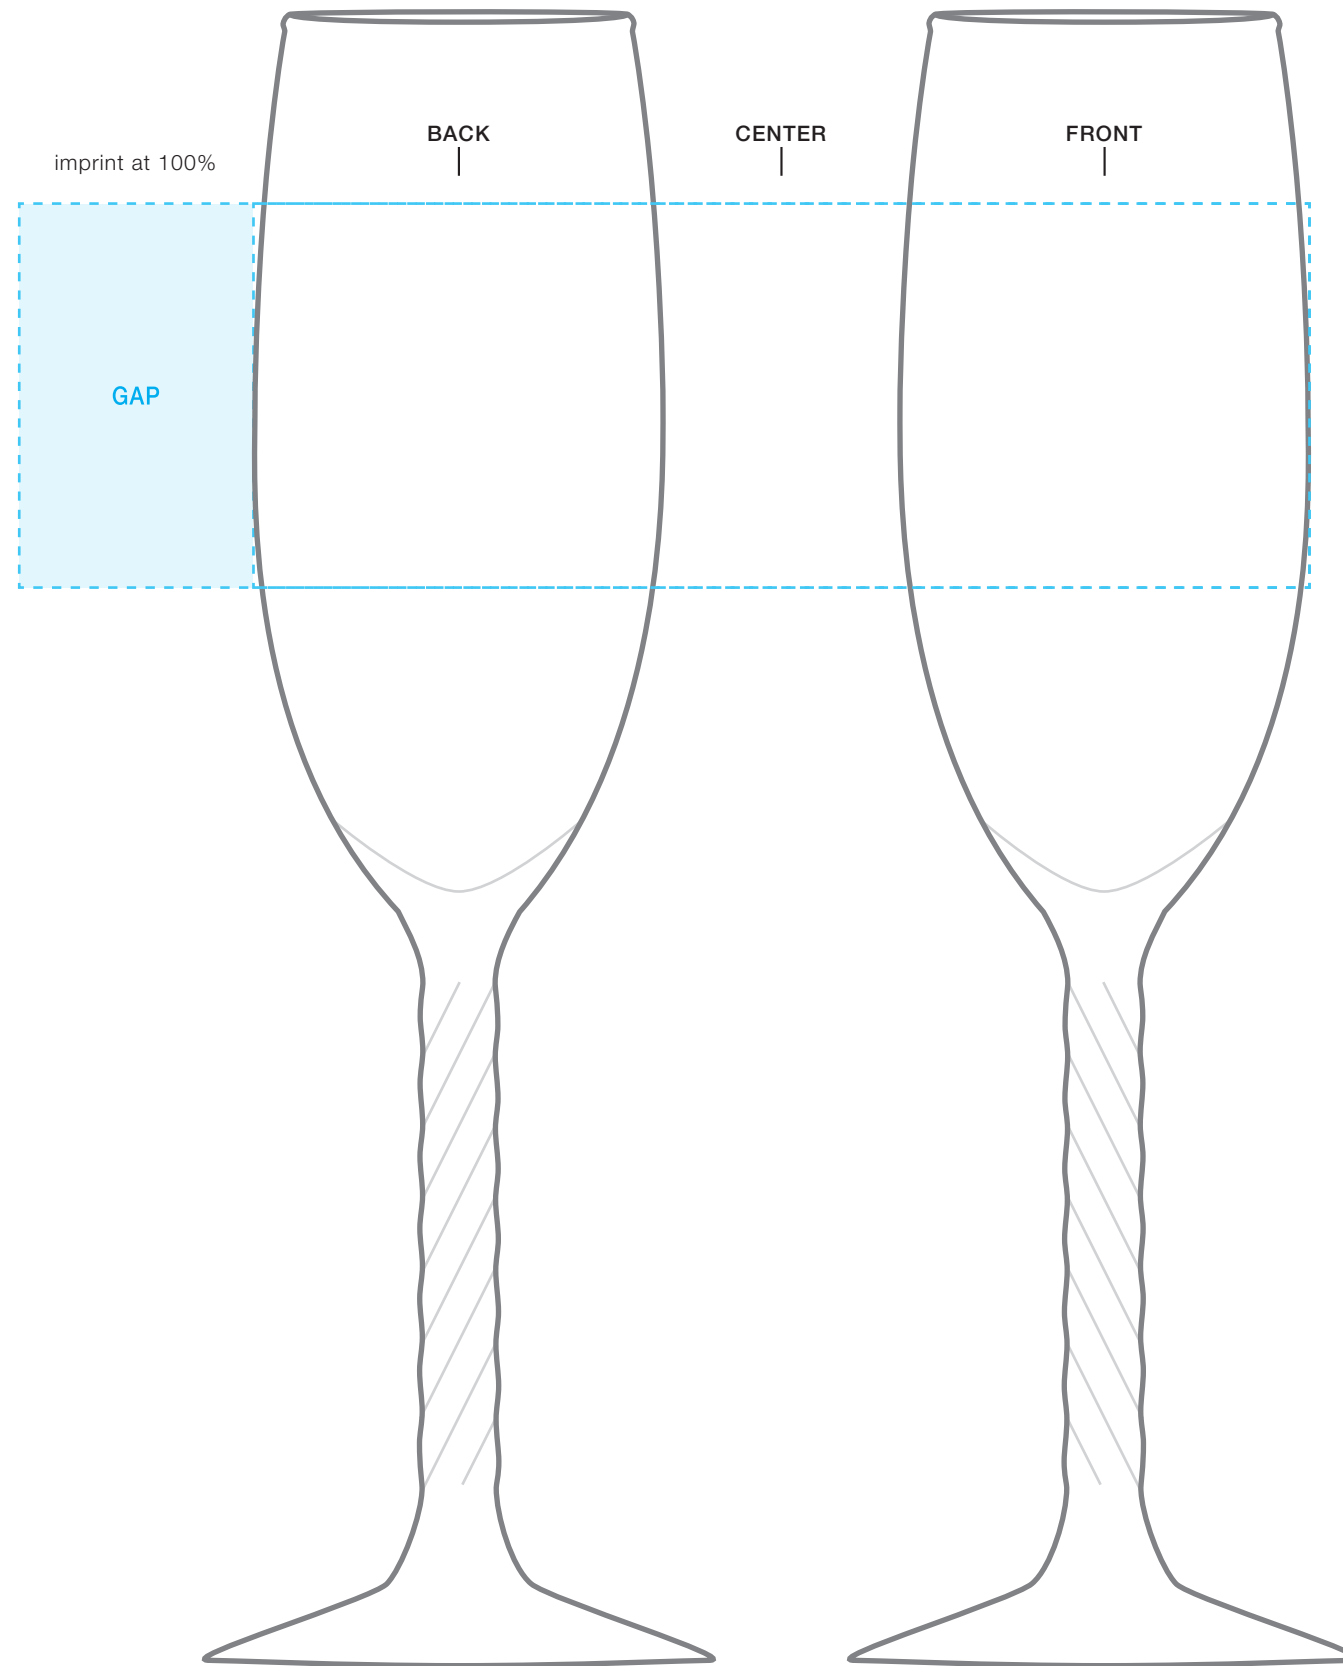

****CIRCLES/SQUARES WILL WARP ON TAPERED ITEM****

6 oz twisted stem glass

AVAILABLE IMPRINT AREA [DASHED BLUE LINE]= 2" h x 2" w x 5.5" wrap
[6.72" full wrap when printing more than one imprint color]

NOT A PROOF
FOR CONCEPT PURPOSES ONLY
PLEASE DESIGNATE PMS # TO CORRESPONDING COLOR #.
PLEASE USE PMS COLORS AND OUTLINE ANY FONTS
BEFORE SENDING IN WITH YOUR ORDER