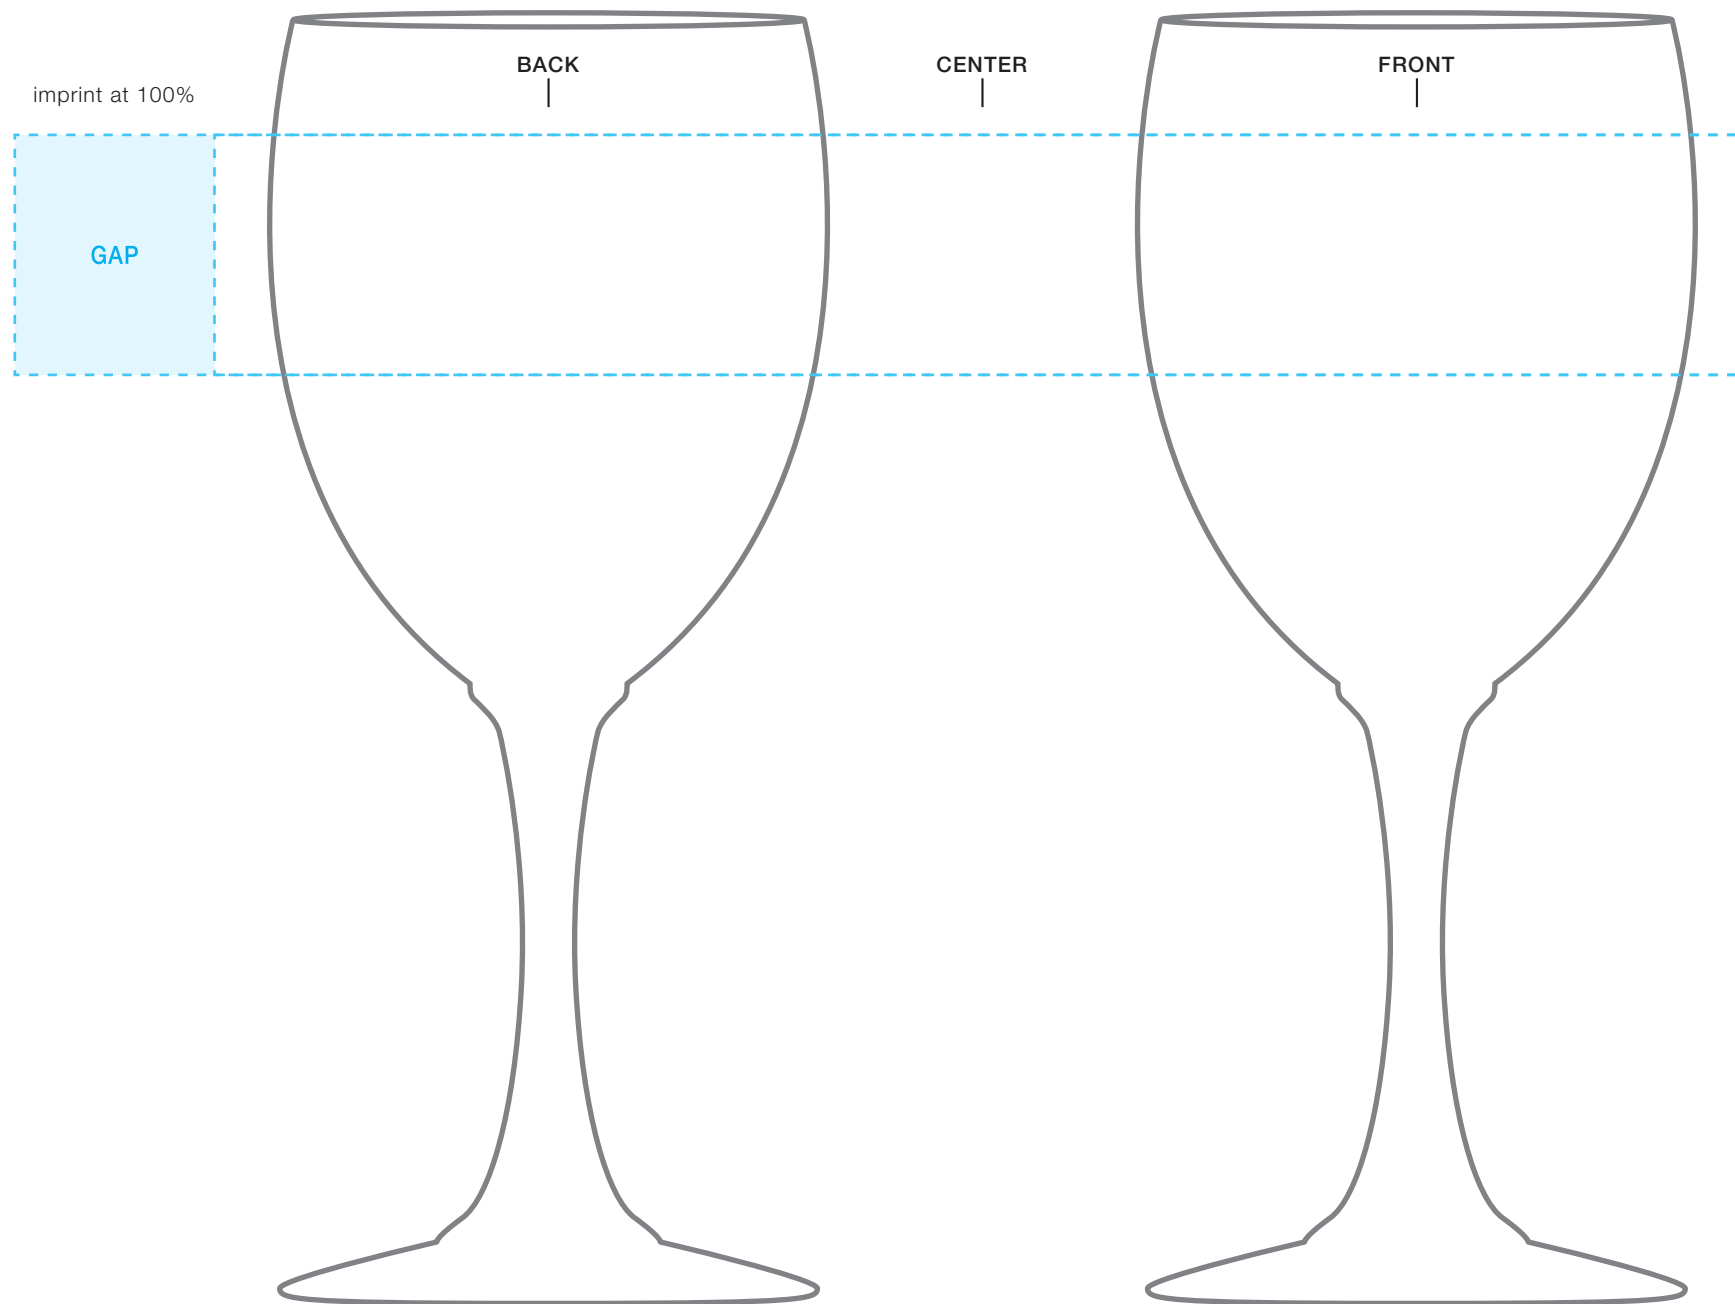

****CIRCLES/SQUARES WILL WARP ON TAPERED ITEM****

8.5 oz nuance glass

AVAILABLE IMPRINT AREA [DASHED BLUE LINE]= 1.25" h x 2.5" w x 8" wrap
[9.04" full wrap when printing more than one imprint color]

**NOT A PROOF
FOR CONCEPT PURPOSES ONLY**
PLEASE DESIGNATE PMS # TO CORRESPONDING COLOR #.
PLEASE USE PMS COLORS AND OUTLINE ANY FONTS
BEFORE SENDING IN WITH YOUR ORDER