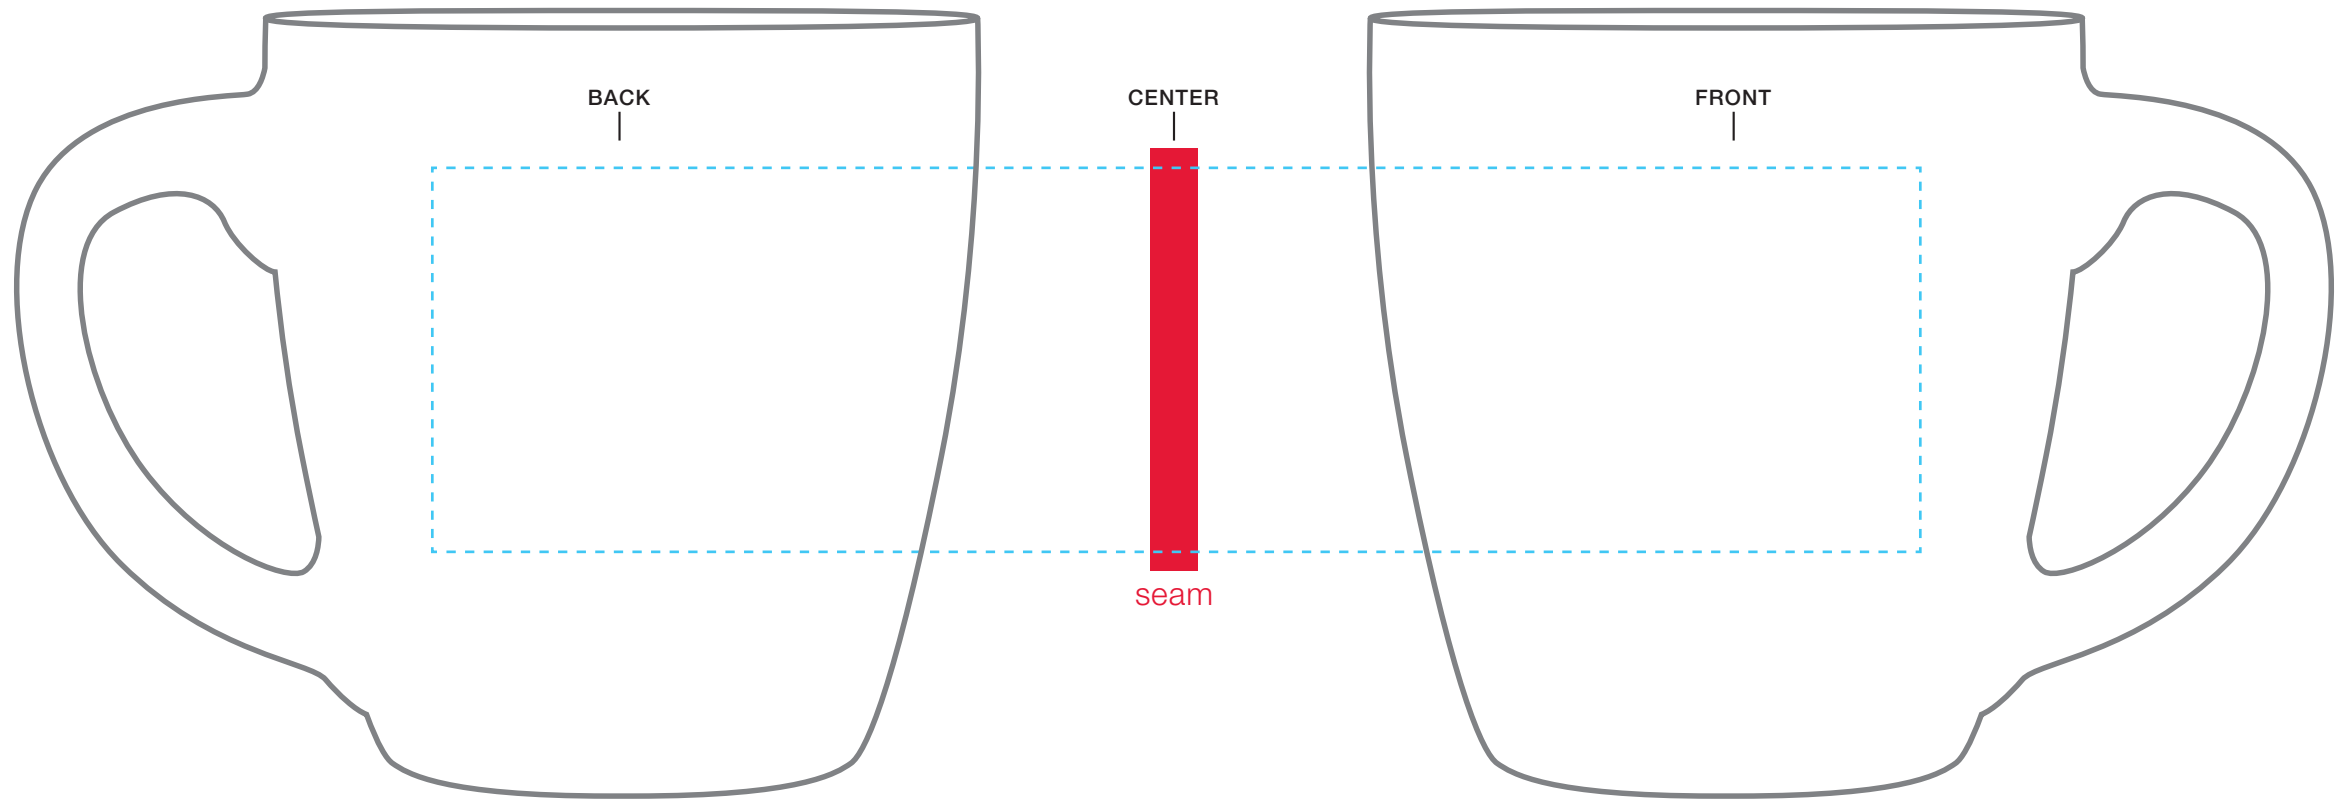

****CIRCLES/SQUARES WILL WARP ON TAPERED ITEM****

16 oz glass mug
AVAILABLE IMPRINT AREA [DASHED BLUE LINE]= 2" h x 2.75" w x 7.75" wrap

**NOT A PROOF
FOR CONCEPT PURPOSES ONLY**
PLEASE DESIGNATE PMS # TO CORRESPONDING COLOR #.
PLEASE USE PMS COLORS AND OUTLINE ANY FONTS
BEFORE SENDING IN WITH YOUR ORDER