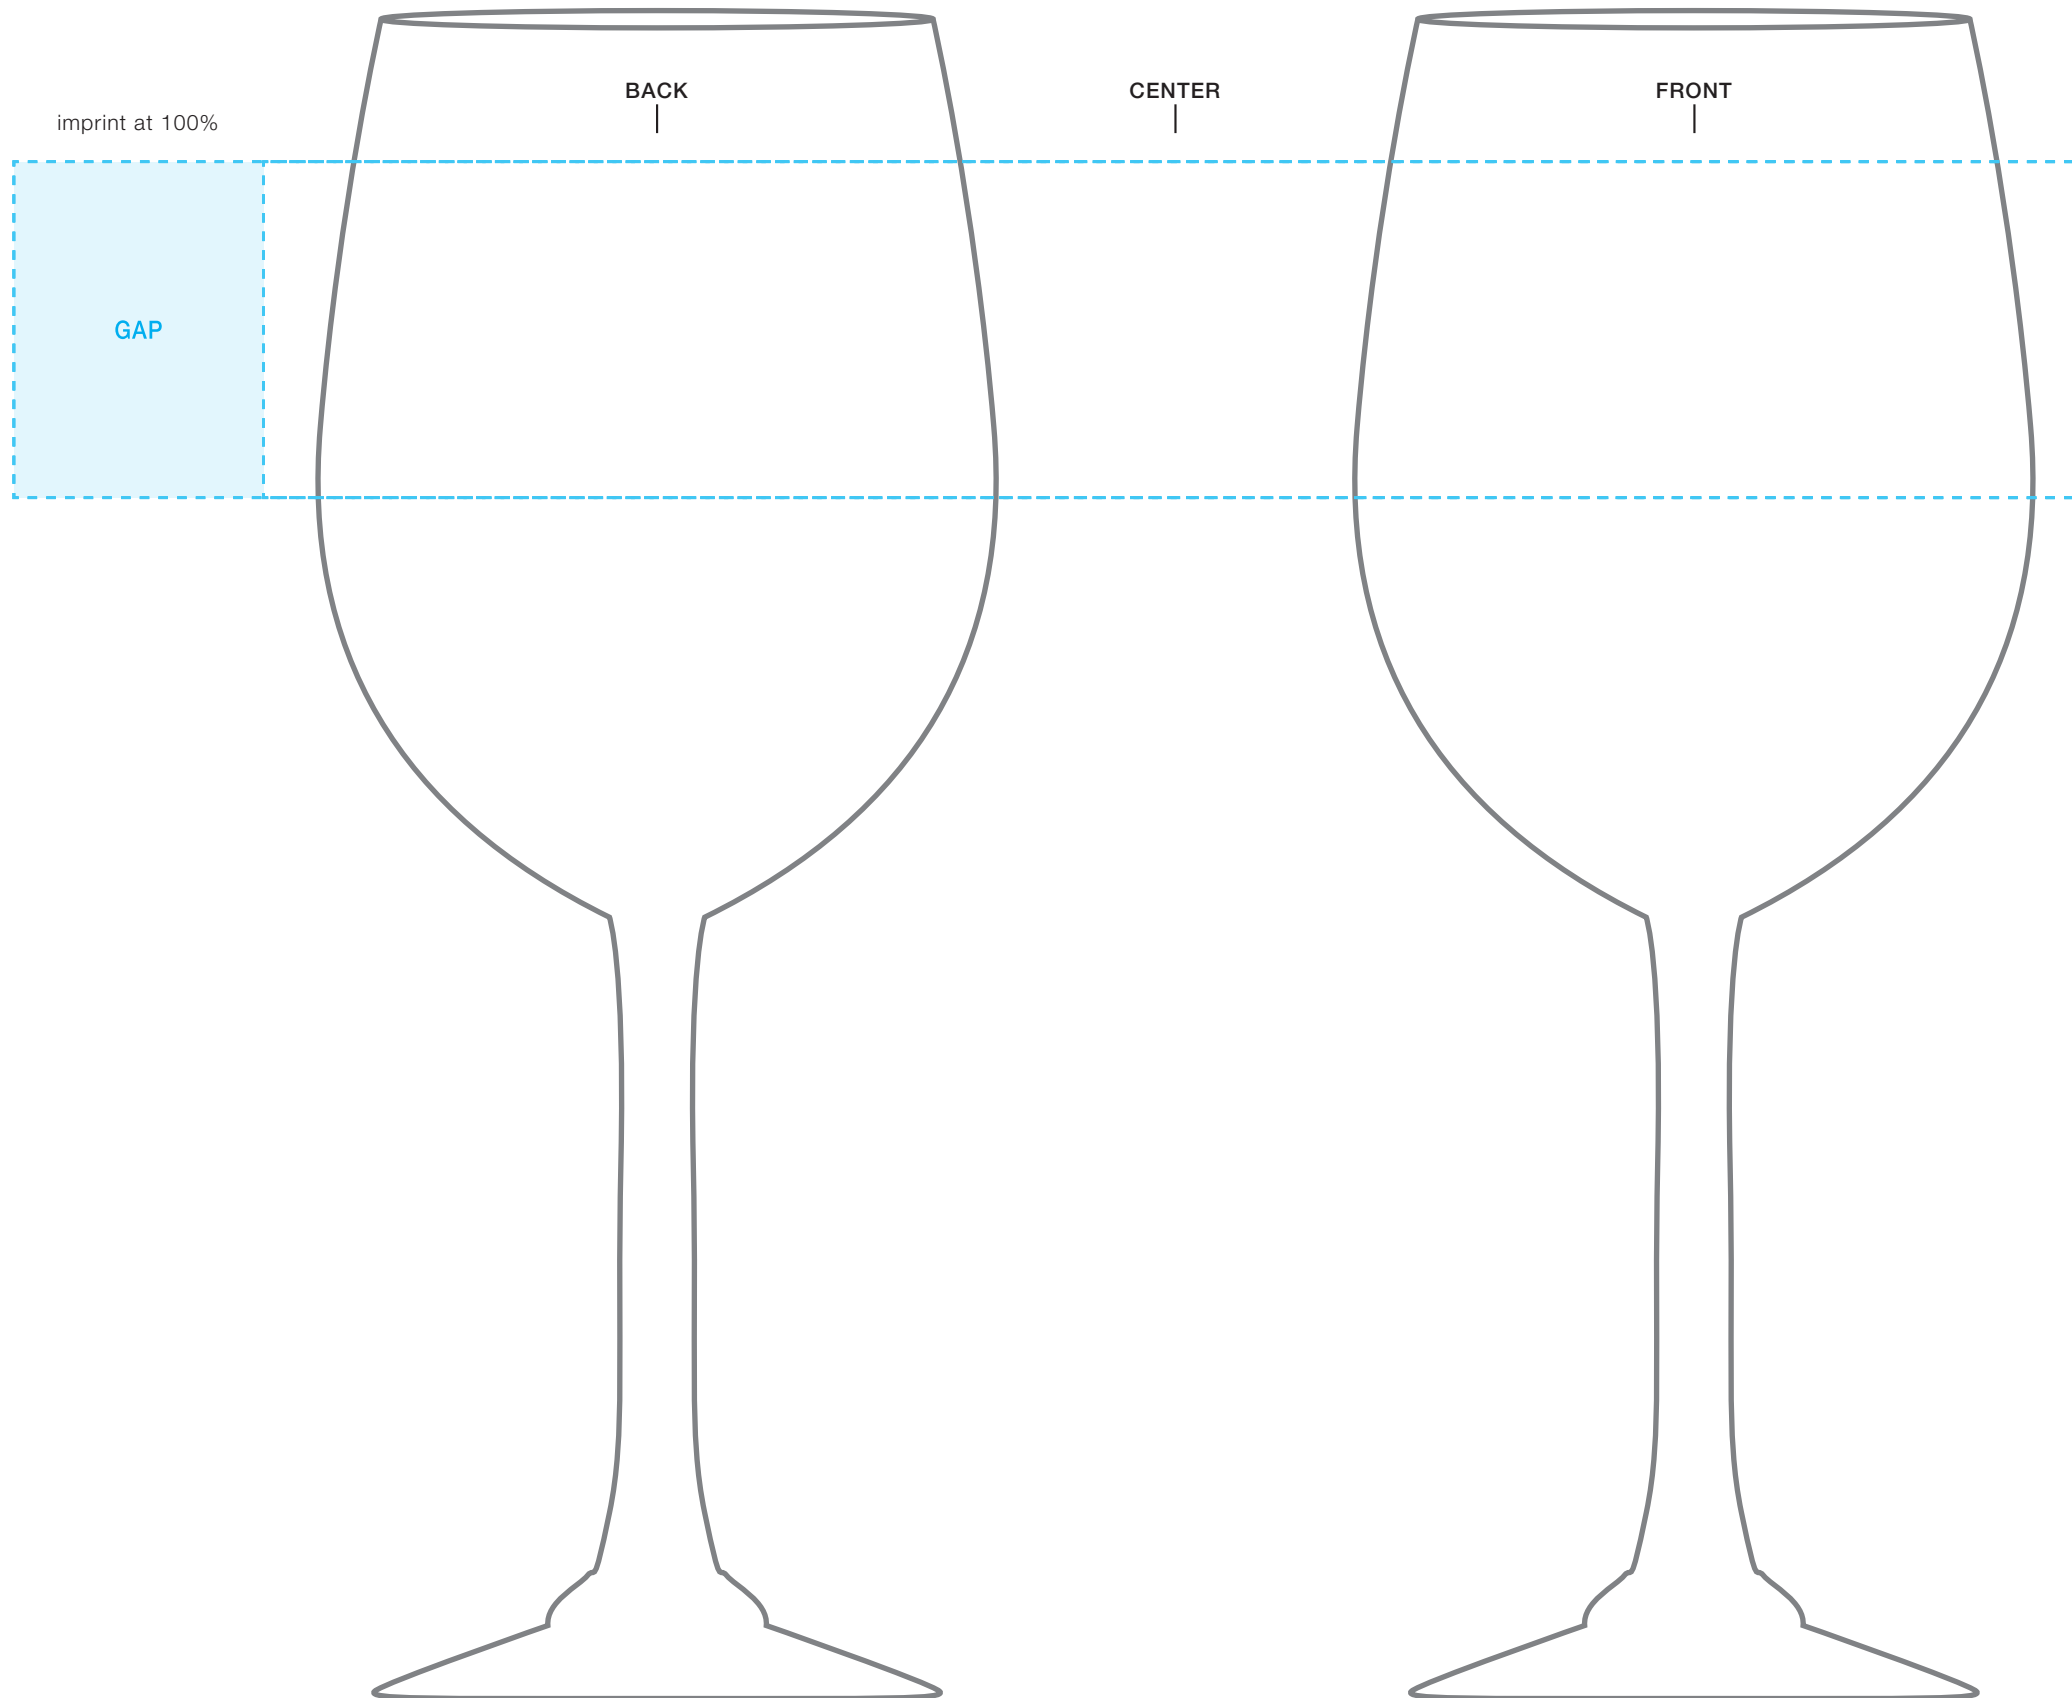

****CIRCLES/SQUARES WILL WARP ON TAPERED ITEM****

16 oz cachet wine glass
AVAILABLE IMPRINT AREA [DASHED BLUE LINE]= 1.75" h x 3" w x 9.5" wrap
[10.8" full wrap when printing more than one imprint color]

NOT A PROOF
FOR CONCEPT PURPOSES ONLY
PLEASE DESIGNATE PMS # TO CORRESPONDING COLOR #.
PLEASE USE PMS COLORS AND OUTLINE ANY FONTS
BEFORE SENDING IN WITH YOUR ORDER