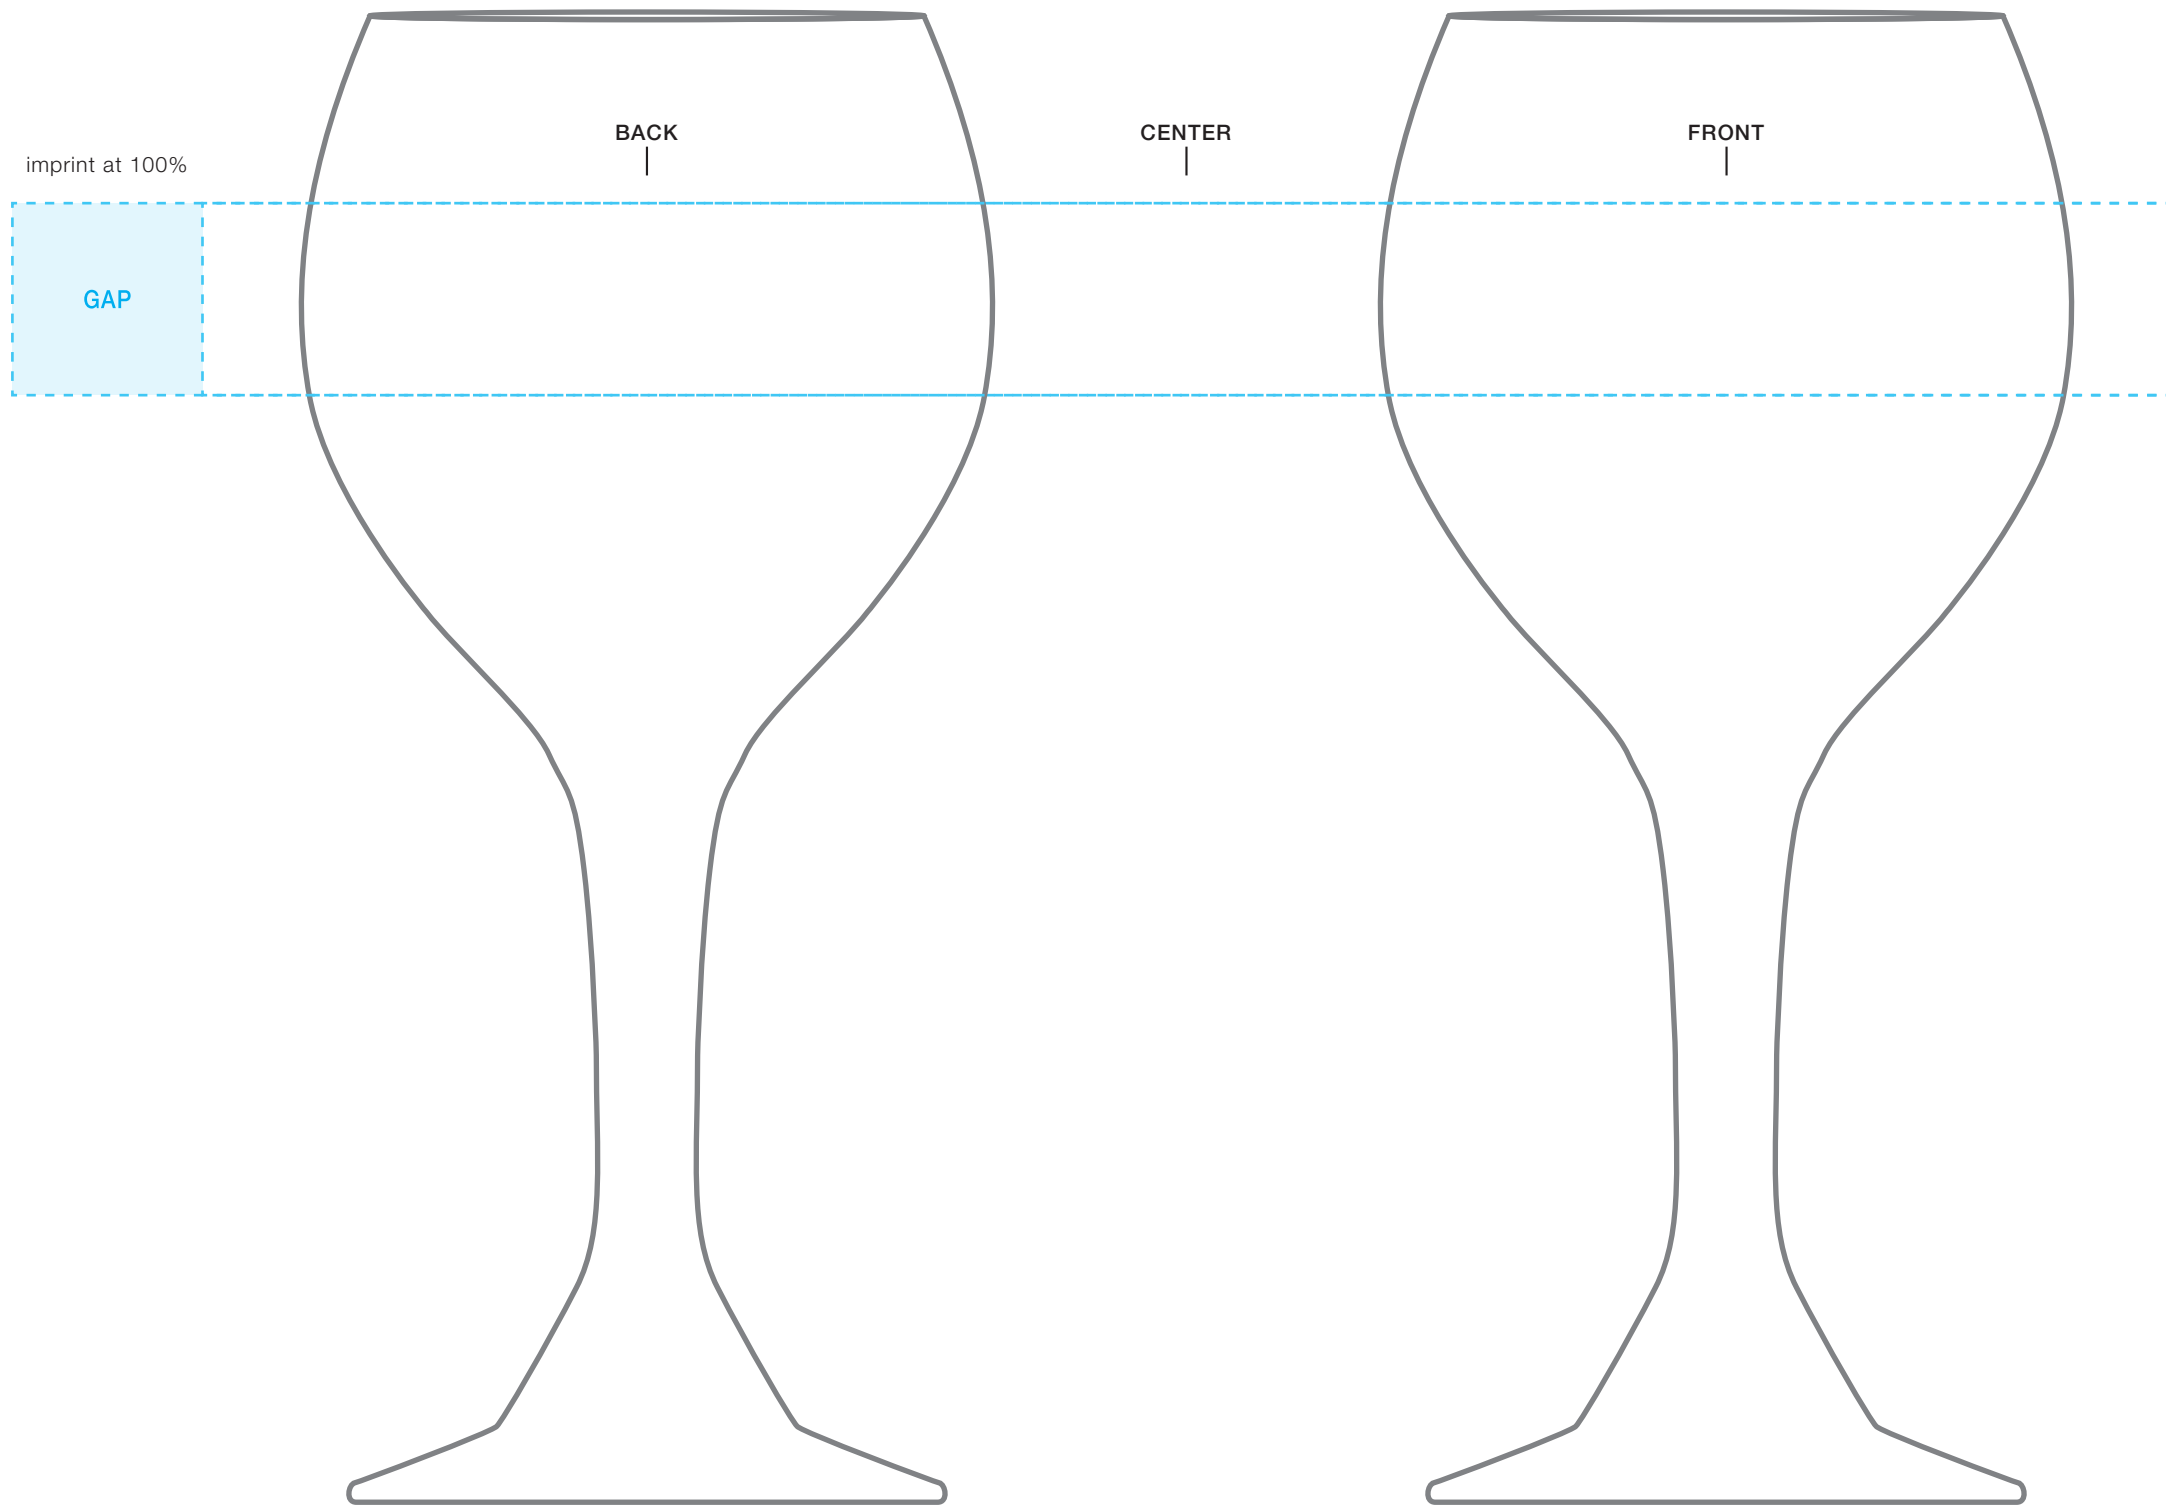

****CIRCLES/SQUARES WILL WARP ON TAPERED ITEM****

13.5 oz perception wine glass

AVAILABLE IMPRINT AREA [DASHED BLUE LINE]= 1" h x 3" w x 10.25" wrap
[11.24" full wrap when printing more than one imprint color]

NOT A PROOF
FOR CONCEPT PURPOSES ONLY

PLEASE DESIGNATE PMS # TO CORRESPONDING COLOR #.
PLEASE USE PMS COLORS AND OUTLINE ANY FONTS
BEFORE SENDING IN WITH YOUR ORDER